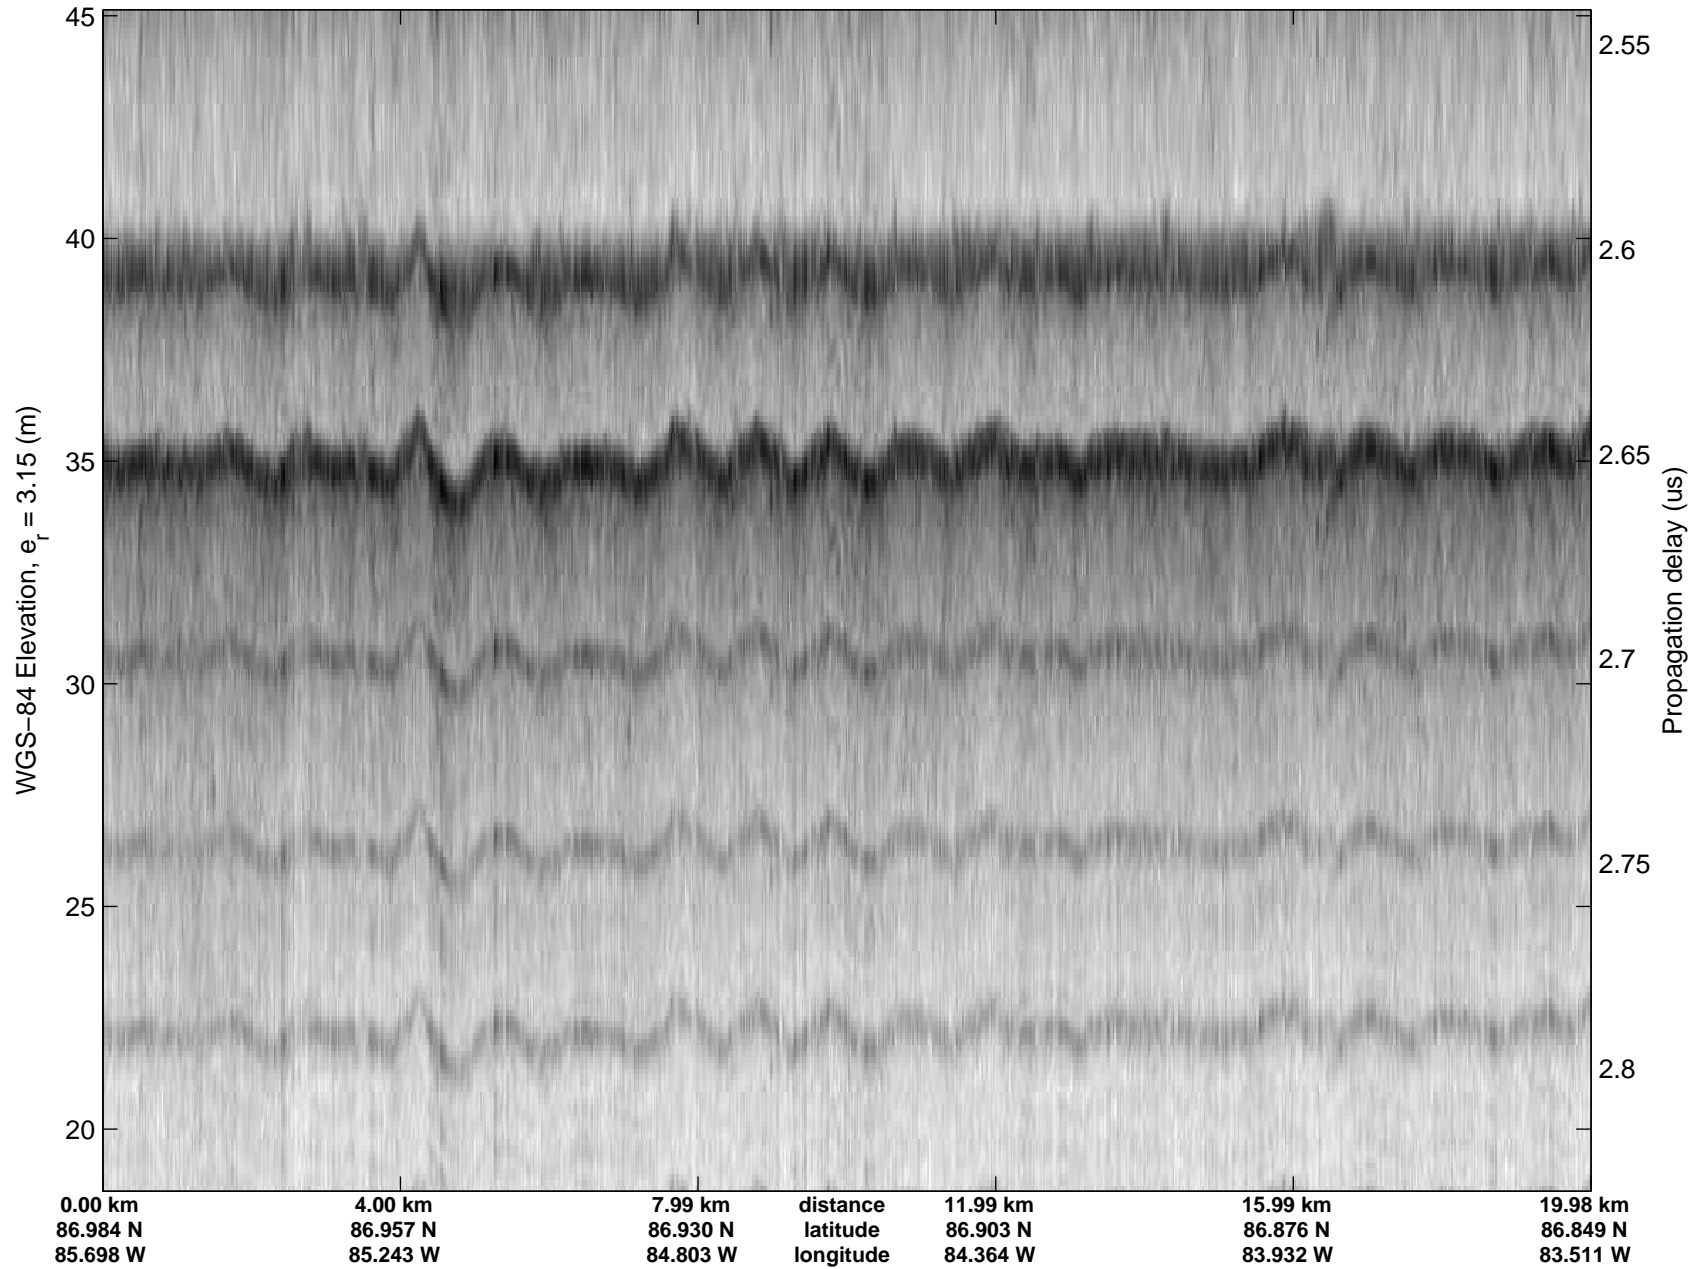

accum 2011_Greenland_P3: "Sea Ice: Cryosat Underflight" 20110317_01_057: 16:01:38.1 to 16:03:52.1 GPS