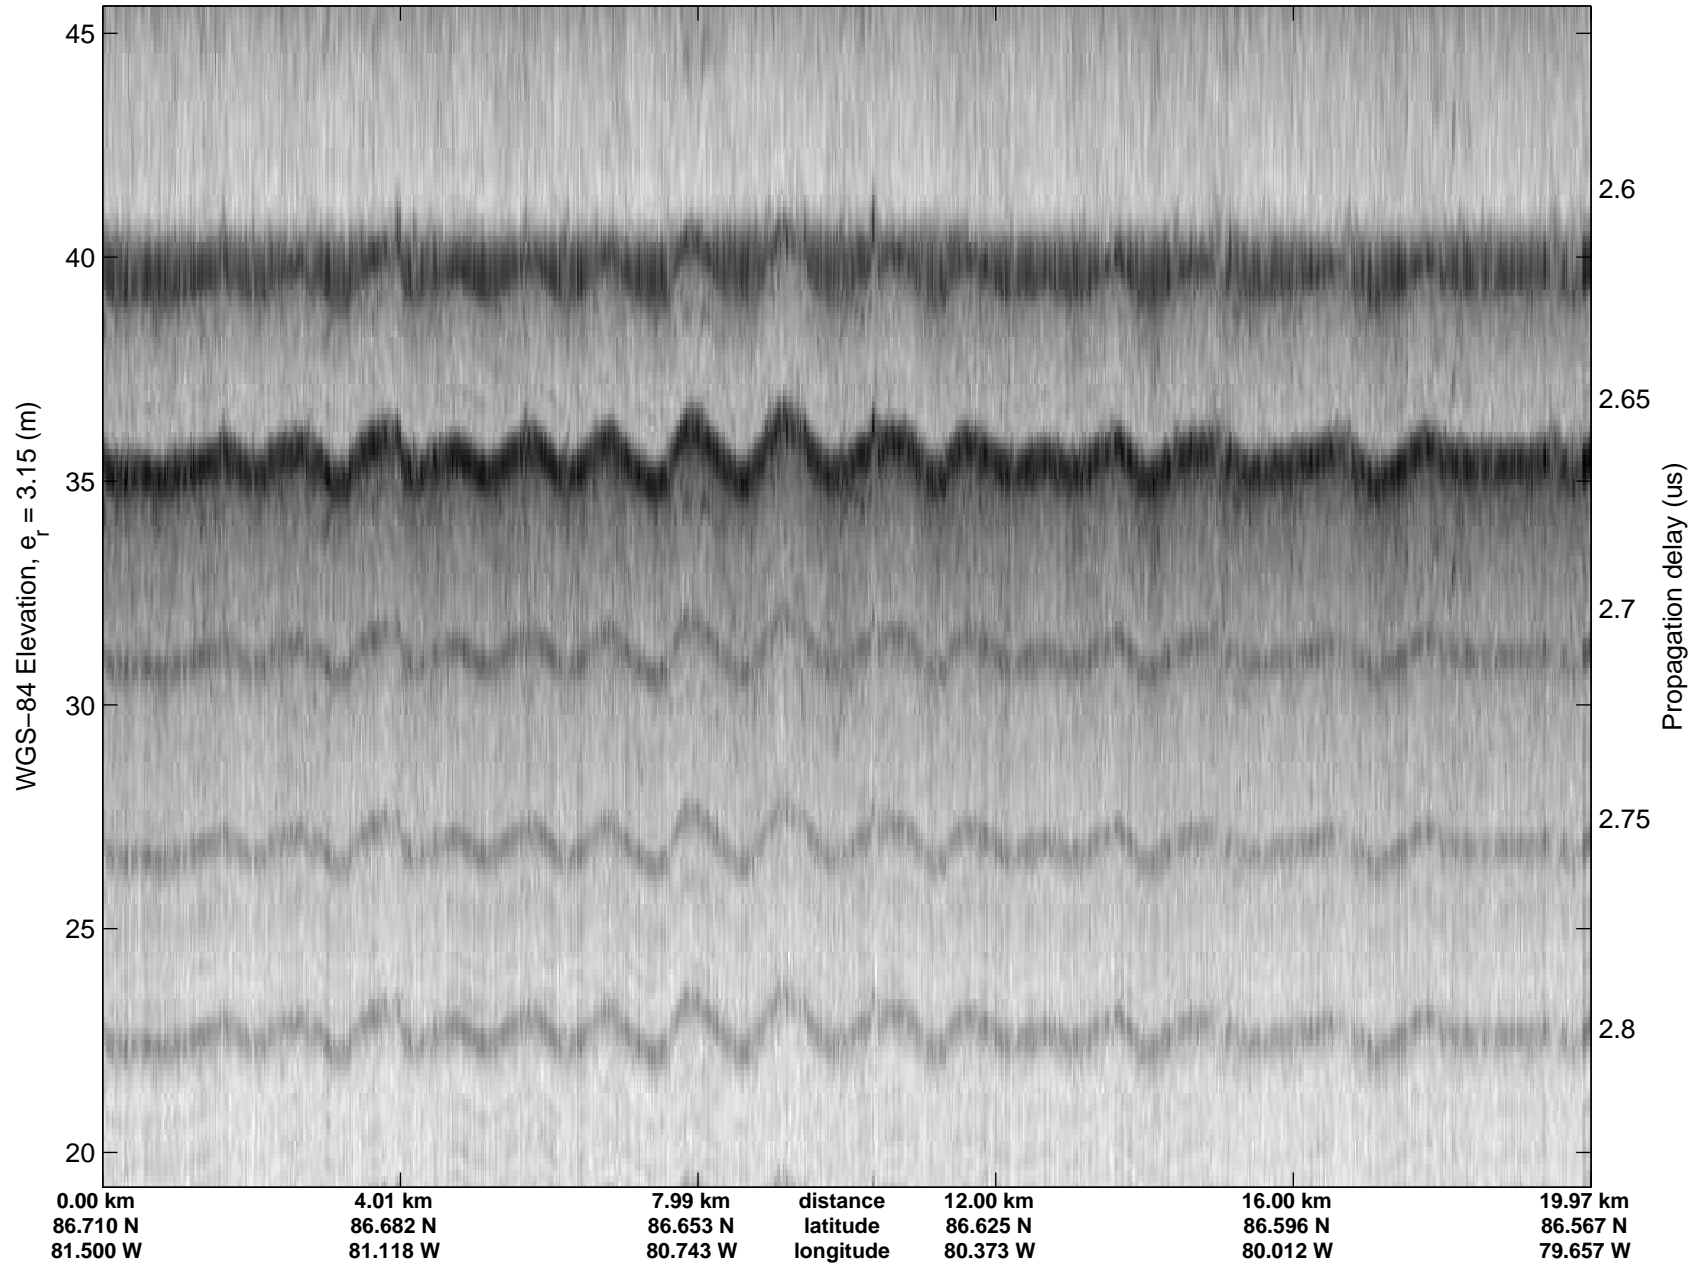

accum 2011_Greenland_P3: "Sea Ice: Cryosat Underflight" 20110317_01_059: 16:06:04.3 to 16:08:16.1 GPS