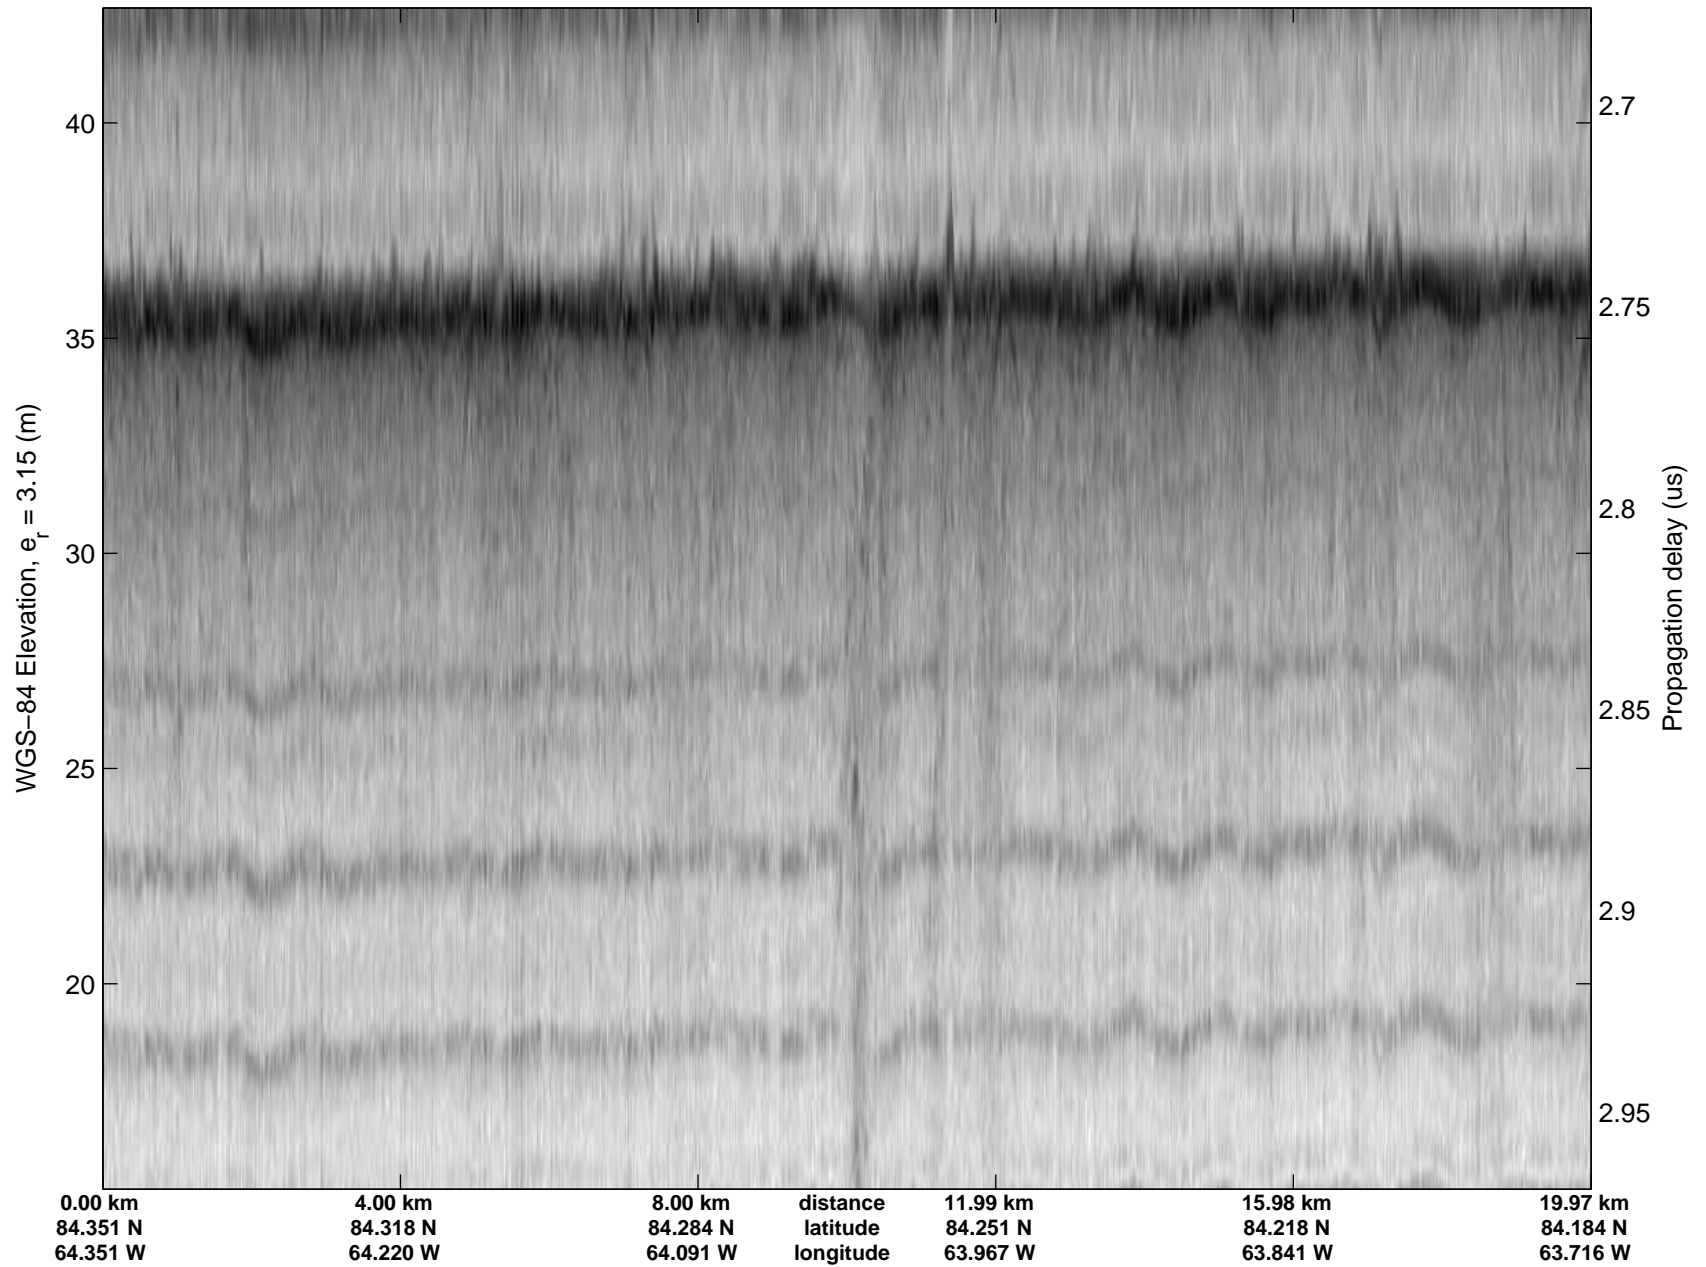

accum 2011_Greenland_P3: "Sea Ice: Cryosat Underflight" 20110317_01_074: 16:40:28.9 to 16:42:47.4 GPS