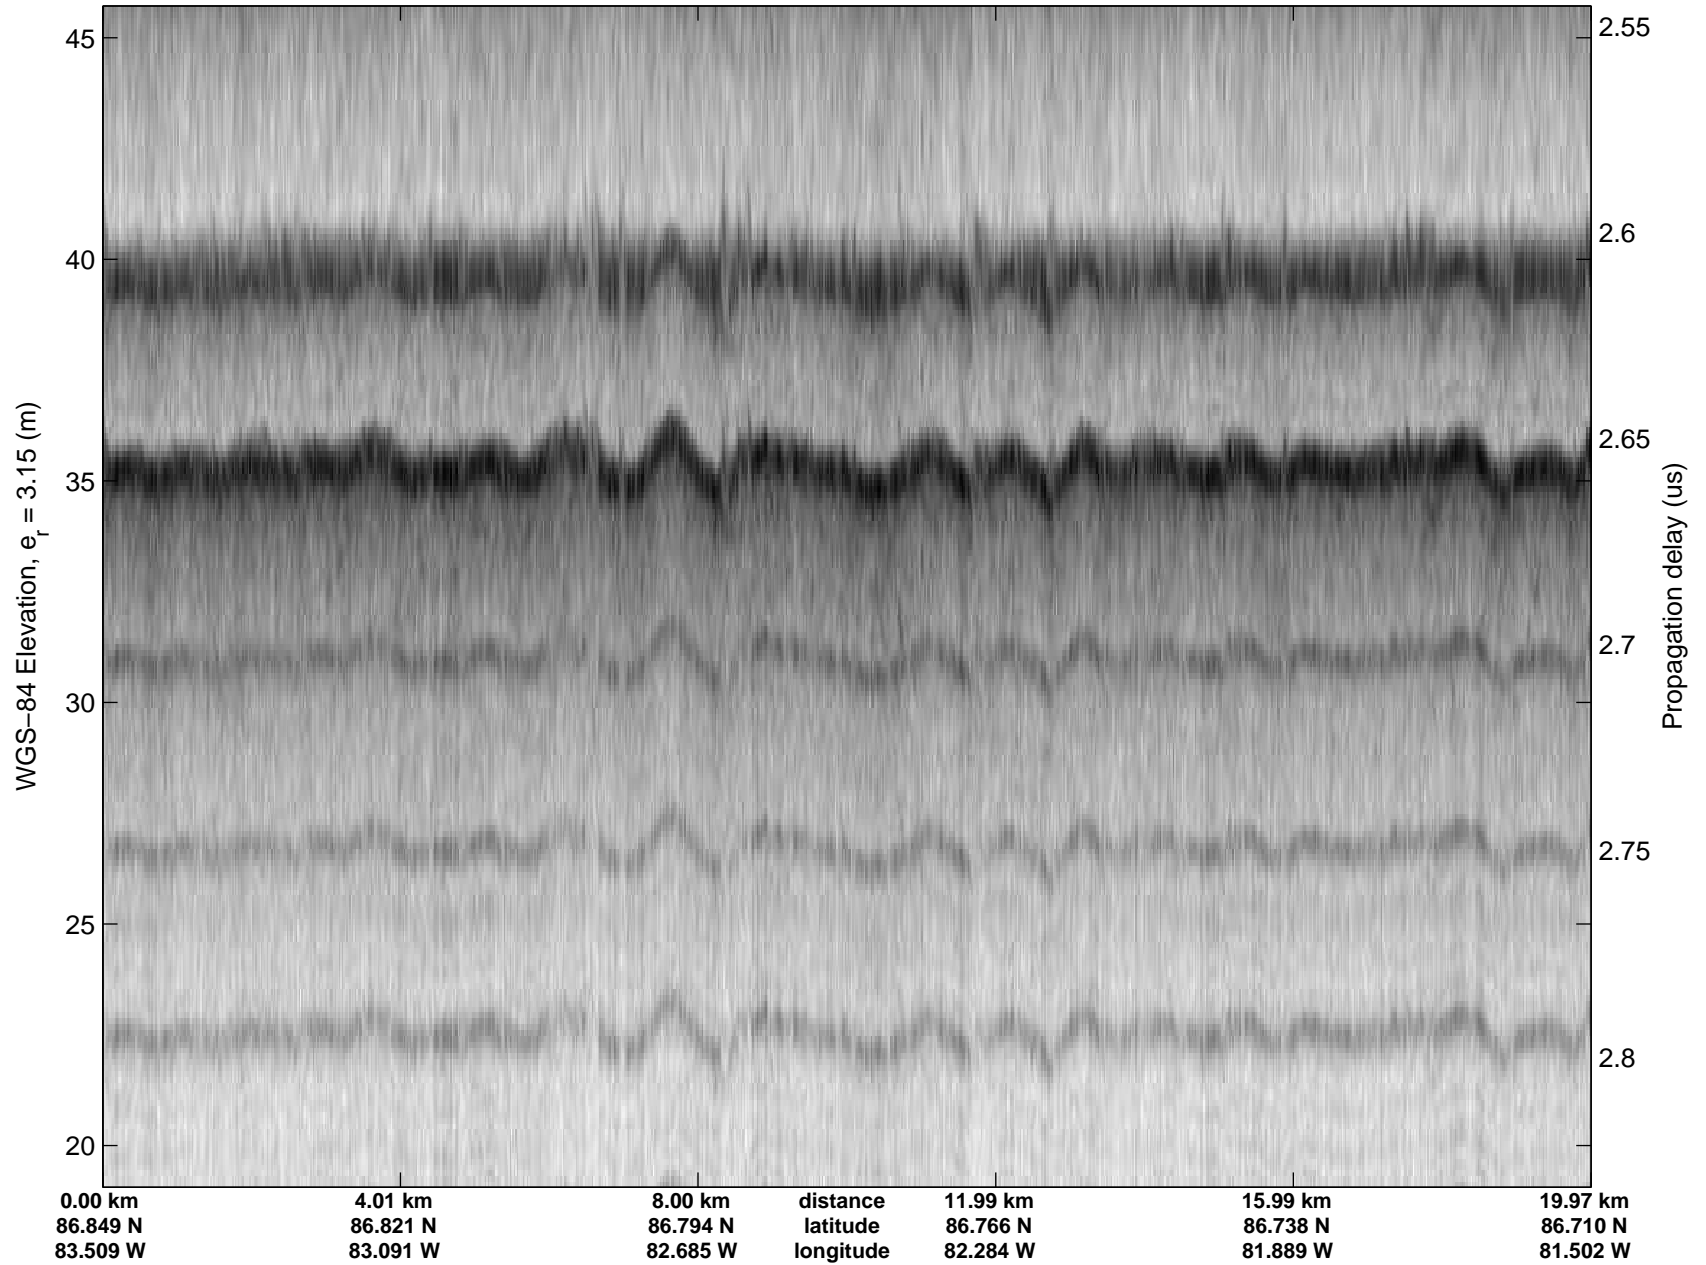

accum 2011_Greenland_P3: "Sea Ice: Cryosat Underflight" 20110317_01_058: 16:03:52.3 to 16:06:04.1 GPS