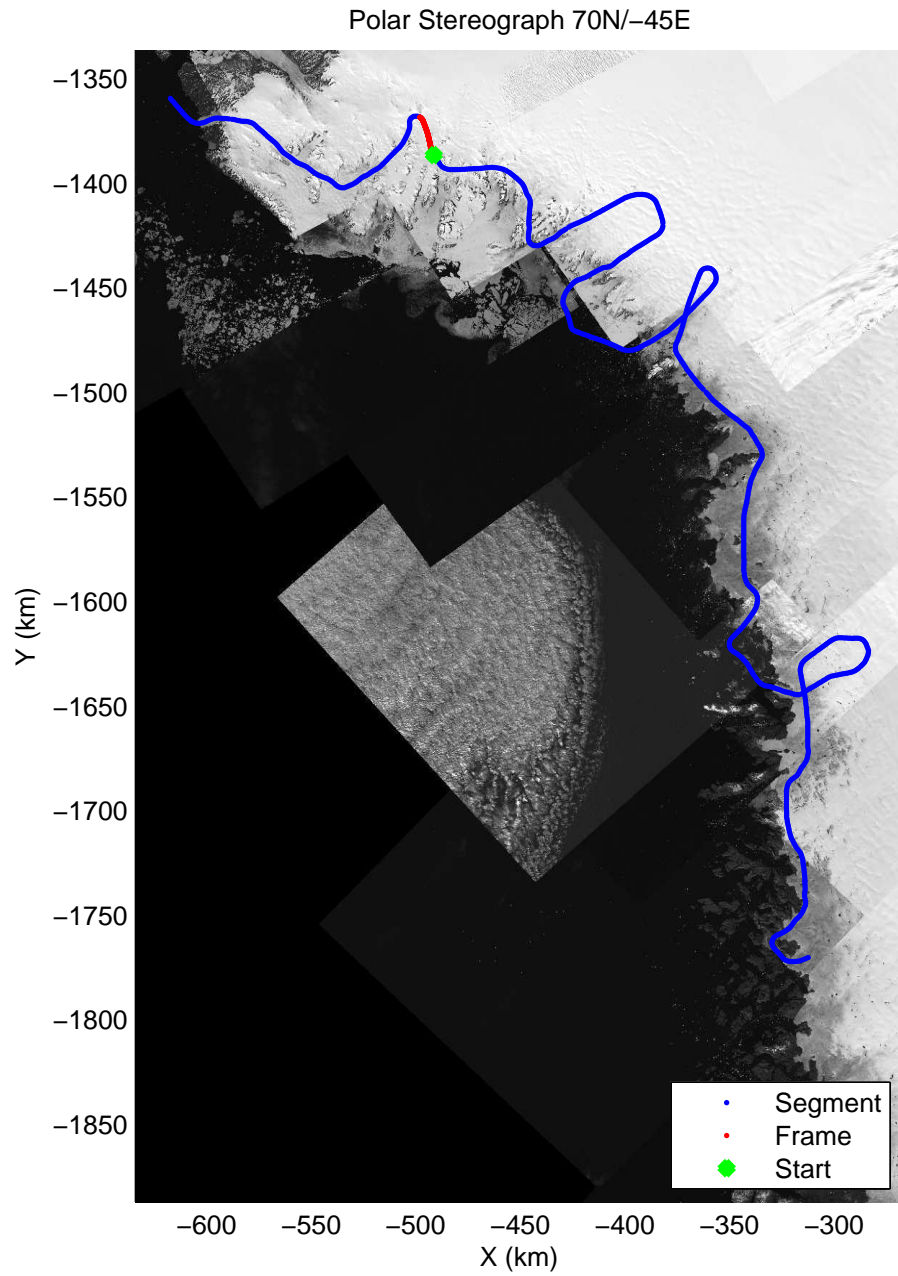

accum 2010_Greenland_P3: "NW Glaciers" 20100519_02_040: 17:08:48.0 to 17:11:33.1 GPS

accum 2010_Greenland_P3: "NW Glaciers" 20100519_02_041: 17:11:33.3 to 17:14:01.6 GPS

accum 2010_Greenland_P3: "NW Glaciers" 20100519_02_042: 17:14:01.8 to 17:16:29.8 GPS