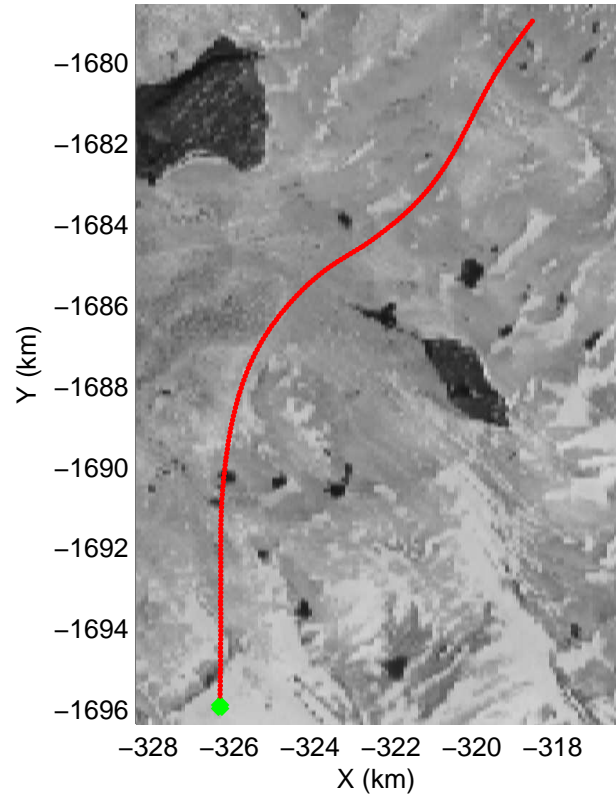

accum 2010_Greenland_P3: "NW Glaciers" 20100519_02_001: 15:23:25.3 to 15:25:57.7 GPS

accum 2010_Greenland_P3: "NW Glaciers" 20100519_02_002: 15:25:57.9 to 15:28:59.6 GPS

accum 2010_Greenland_P3: "NW Glaciers" 20100519_02_003: 15:28:59.8 to 15:31:33.3 GPS

accum 2010_Greenland_P3: "NW Glaciers" 20100519_02_004: 15:31:33.4 to 15:34:04.2 GPS

accum 2010_Greenland_P3: "NW Glaciers" 20100519_02_005: 15:34:04.4 to 15:36:37.2 GPS

accum 2010_Greenland_P3: "NW Glaciers" 20100519_02_006: 15:36:37.4 to 15:39:08.7 GPS