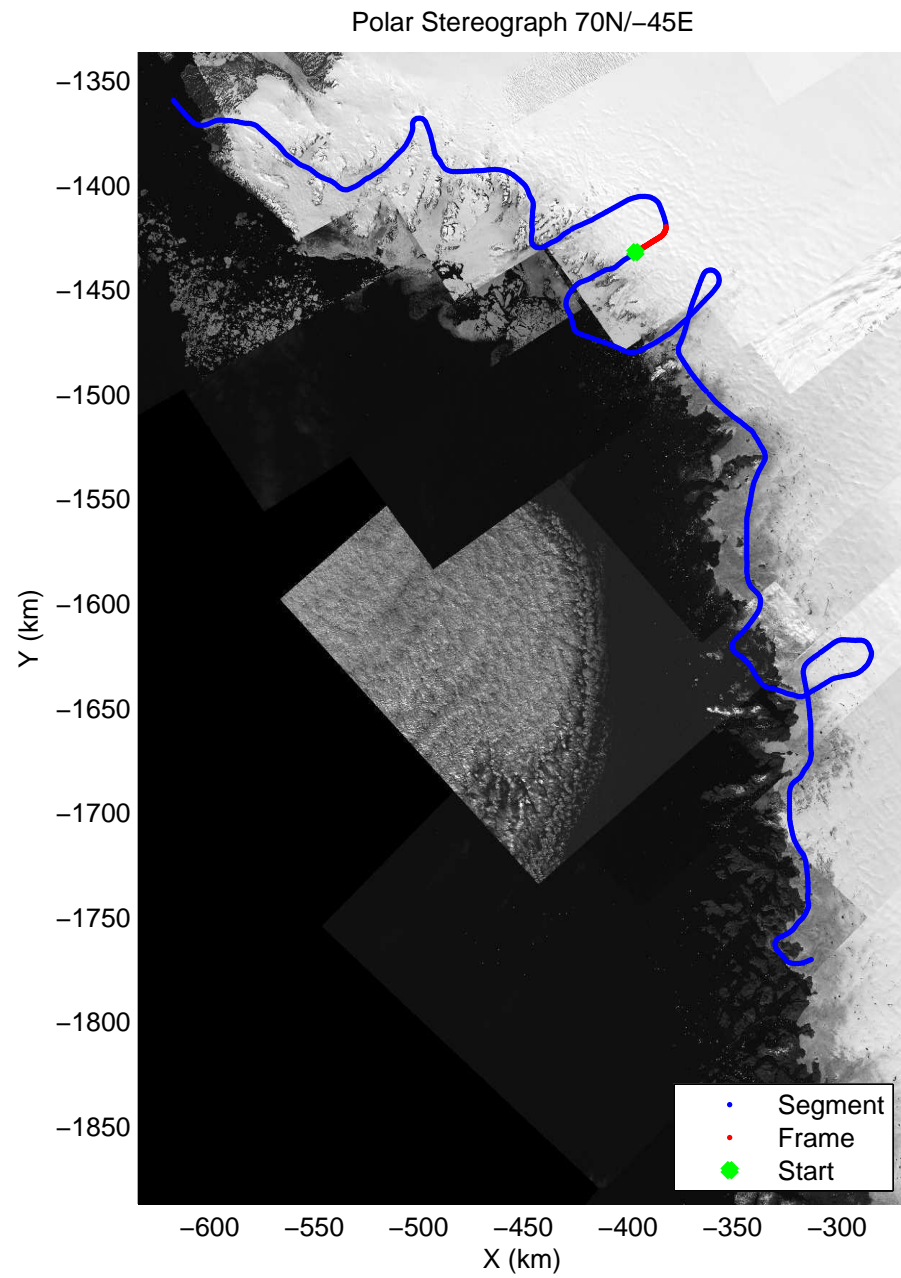

accum 2010_Greenland_P3: "NW Glaciers" 20100519_02_031: 16:42:59.9 to 16:46:16.3 GPS

accum 2010_Greenland_P3: "NW Glaciers" 20100519_02_032: 16:46:16.5 to 16:49:10.4 GPS

accum 2010_Greenland_P3: "NW Glaciers" 20100519_02_033: 16:49:10.5 to 16:51:53.6 GPS