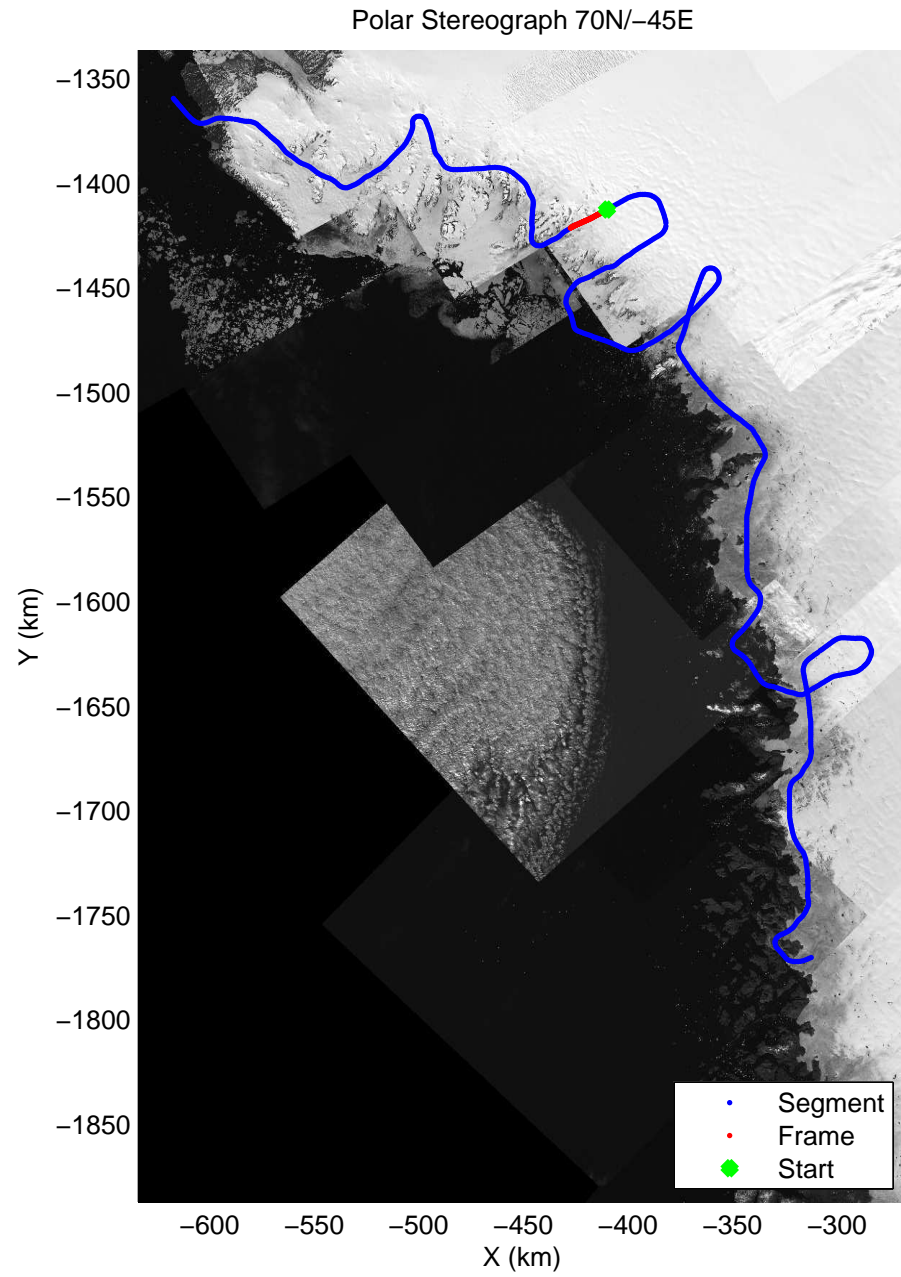

accum 2010_Greenland_P3: "NW Glaciers" 20100519_02_034: 16:51:53.7 to 16:54:30.9 GPS

accum 2010_Greenland_P3: "NW Glaciers" 20100519_02_035: 16:54:31.1 to 16:57:25.9 GPS

accum 2010_Greenland_P3: "NW Glaciers" 20100519_02_036: 16:57:26.1 to 17:00:12.0 GPS