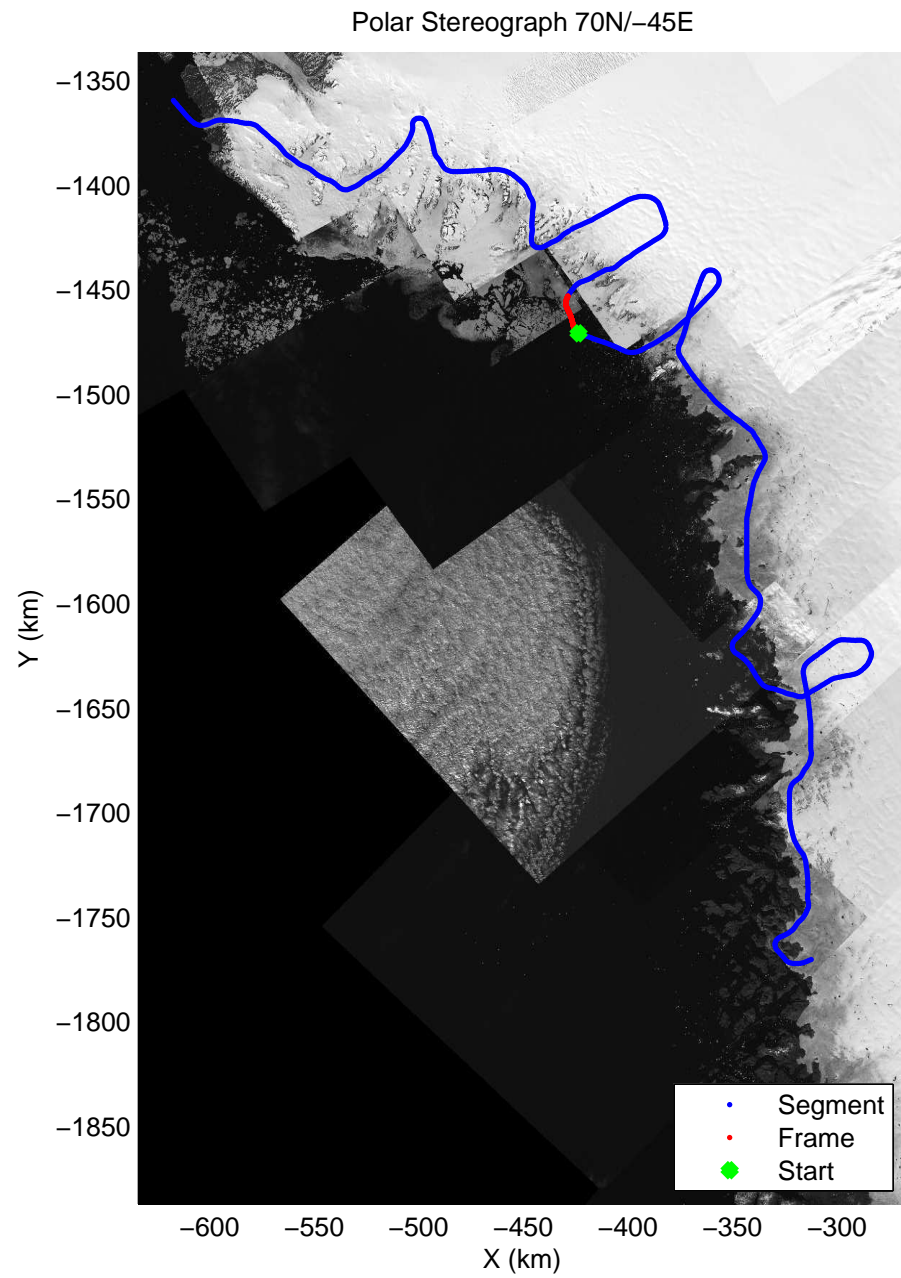

accum 2010_Greenland_P3: "NW Glaciers" 20100519_02_028: 16:35:07.9 to 16:37:40.1 GPS

accum 2010_Greenland_P3: "NW Glaciers" 20100519_02_029: 16:37:40.3 to 16:40:19.0 GPS

accum 2010_Greenland_P3: "NW Glaciers" 20100519_02_030: 16:40:19.2 to 16:42:59.7 GPS