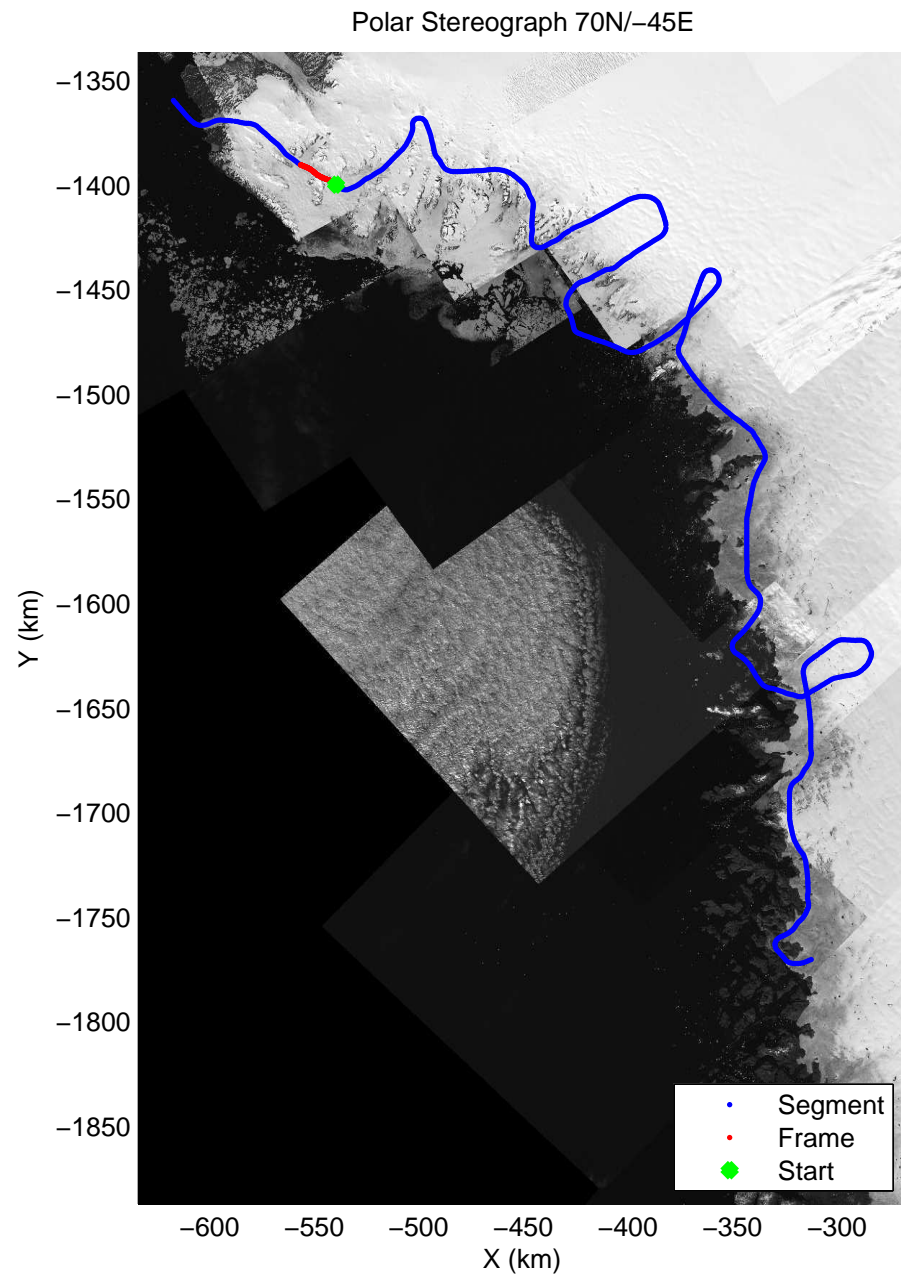

accum 2010_Greenland_P3: "NW Glaciers" 20100519_02_043: 17:16:30.0 to 17:19:11.5 GPS

accum 2010_Greenland_P3: "NW Glaciers" 20100519_02_044: 17:19:11.7 to 17:22:03.3 GPS

accum 2010_Greenland_P3: "NW Glaciers" 20100519_02_045: 17:22:03.5 to 17:24:37.7 GPS

accum 2010_Greenland_P3: "NW Glaciers" 20100519_02_046: 17:24:38.0 to 17:27:31.4 GPS

accum 2010_Greenland_P3: "NW Glaciers" 20100519_02_047: 17:27:31.6 to 17:30:00.6 GPS

accum 2010_Greenland_P3: "NW Glaciers" 20100519_02_048: 17:30:00.8 to 17:32:34.1 GPS