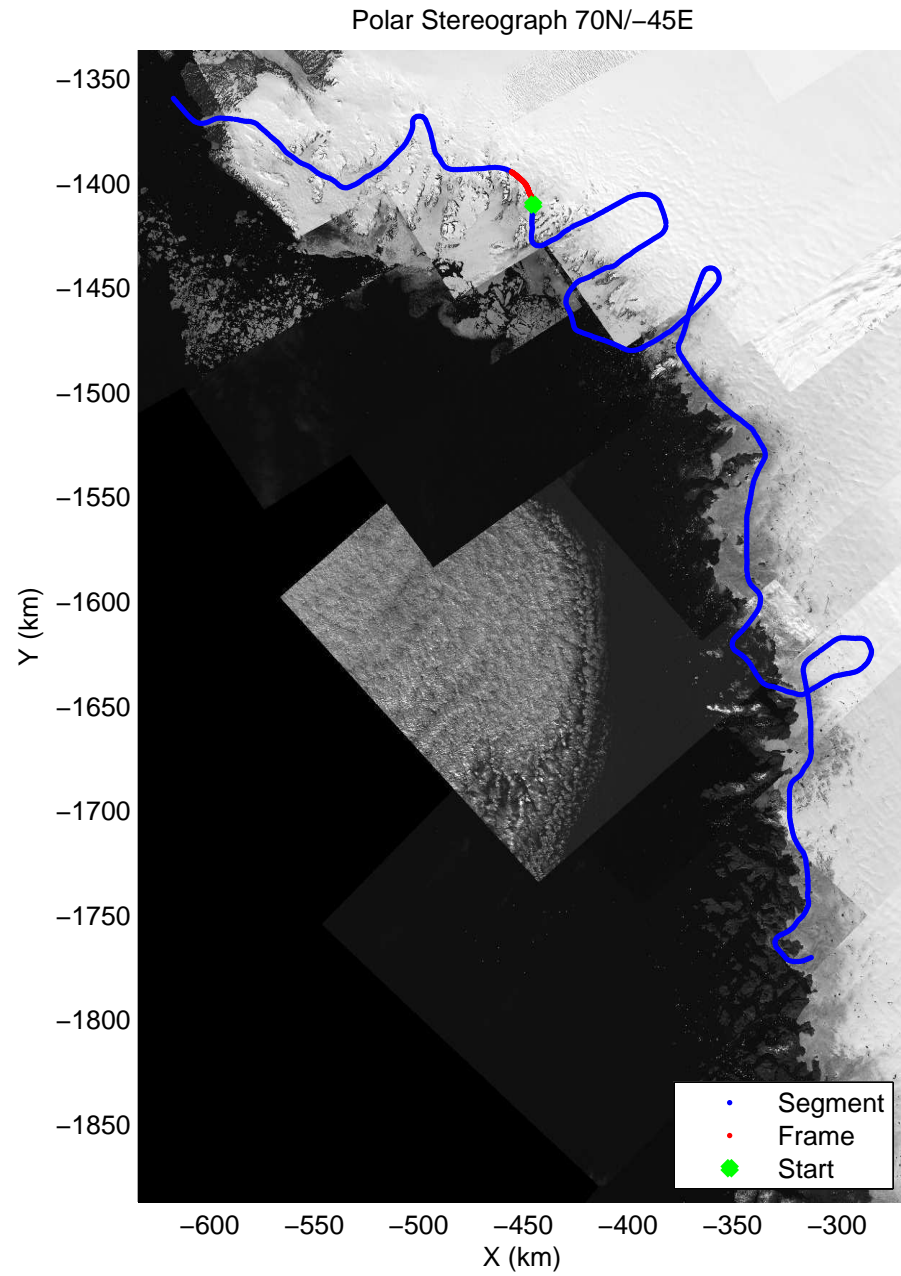

accum 2010_Greenland_P3: "NW Glaciers" 20100519_02_037: 17:00:12.2 to 17:02:40.7 GPS

accum 2010_Greenland_P3: "NW Glaciers" 20100519_02_038: 17:02:40.9 to 17:05:28.1 GPS

accum 2010_Greenland_P3: "NW Glaciers" 20100519_02_039: 17:05:28.3 to 17:08:47.8 GPS