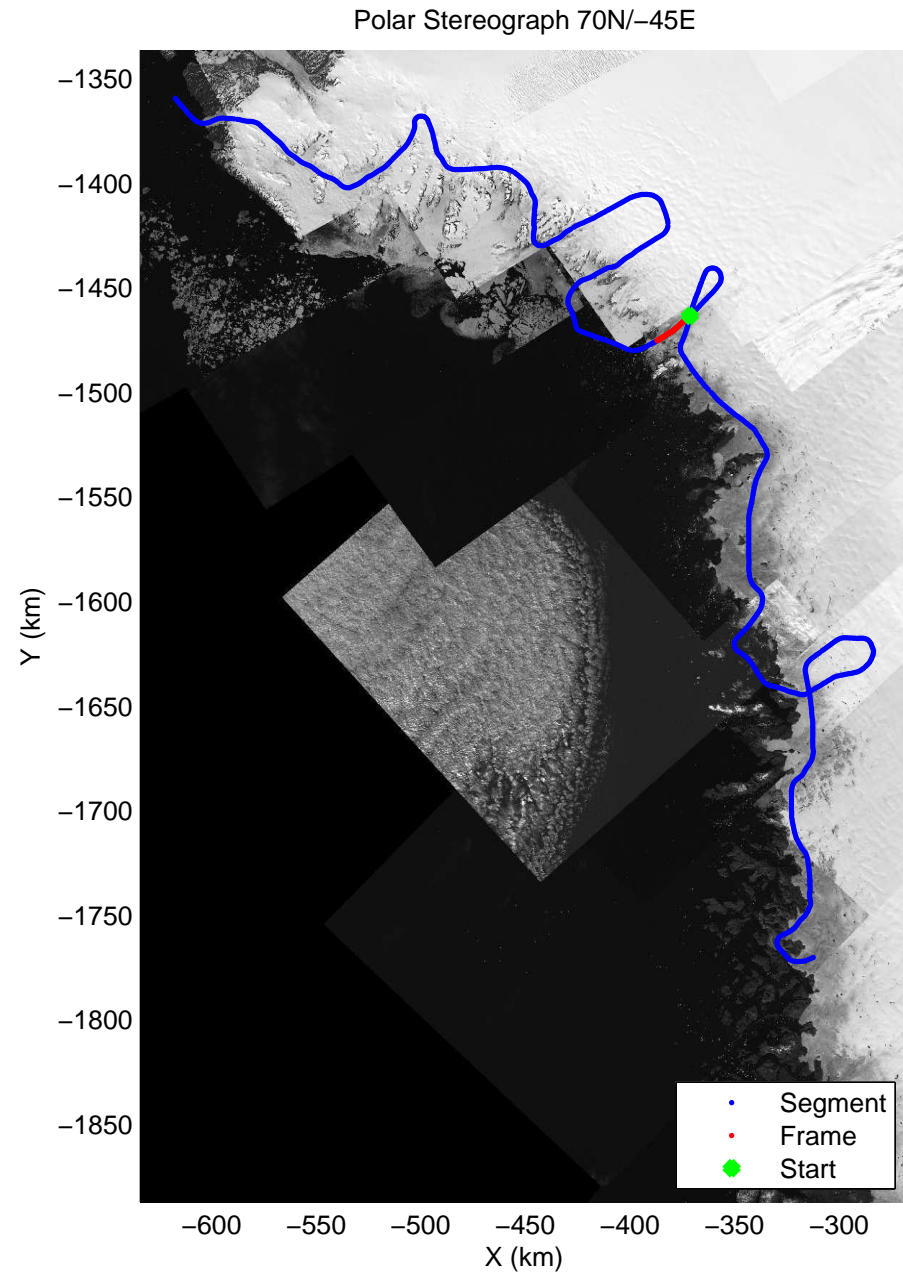

accum 2010_Greenland_P3: "NW Glaciers" 20100519_02_025: 16:27:01.4 to 16:29:40.2 GPS

accum 2010_Greenland_P3: "NW Glaciers" 20100519_02_026: 16:29:40.4 to 16:32:39.1 GPS

accum 2010_Greenland_P3: "NW Glaciers" 20100519_02_027: 16:32:39.3 to 16:35:07.8 GPS