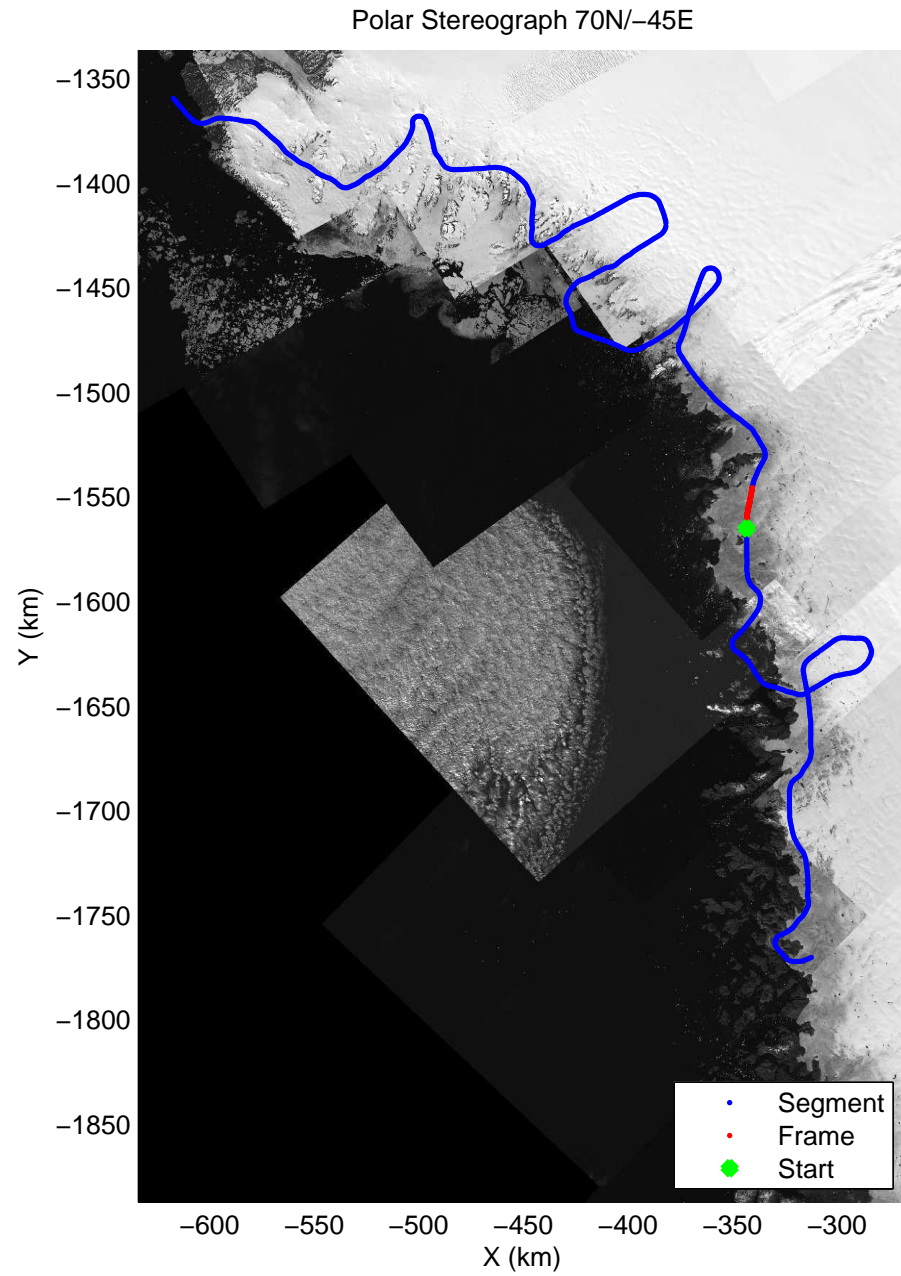

accum 2010_Greenland_P3: "NW Glaciers" 20100519_02_016: 16:03:26.6 to 16:06:32.1 GPS

accum 2010_Greenland_P3: "NW Glaciers" 20100519_02_017: 16:06:32.3 to 16:09:21.5 GPS

accum 2010_Greenland_P3: "NW Glaciers" 20100519_02_018: 16:09:21.8 to 16:11:56.7 GPS