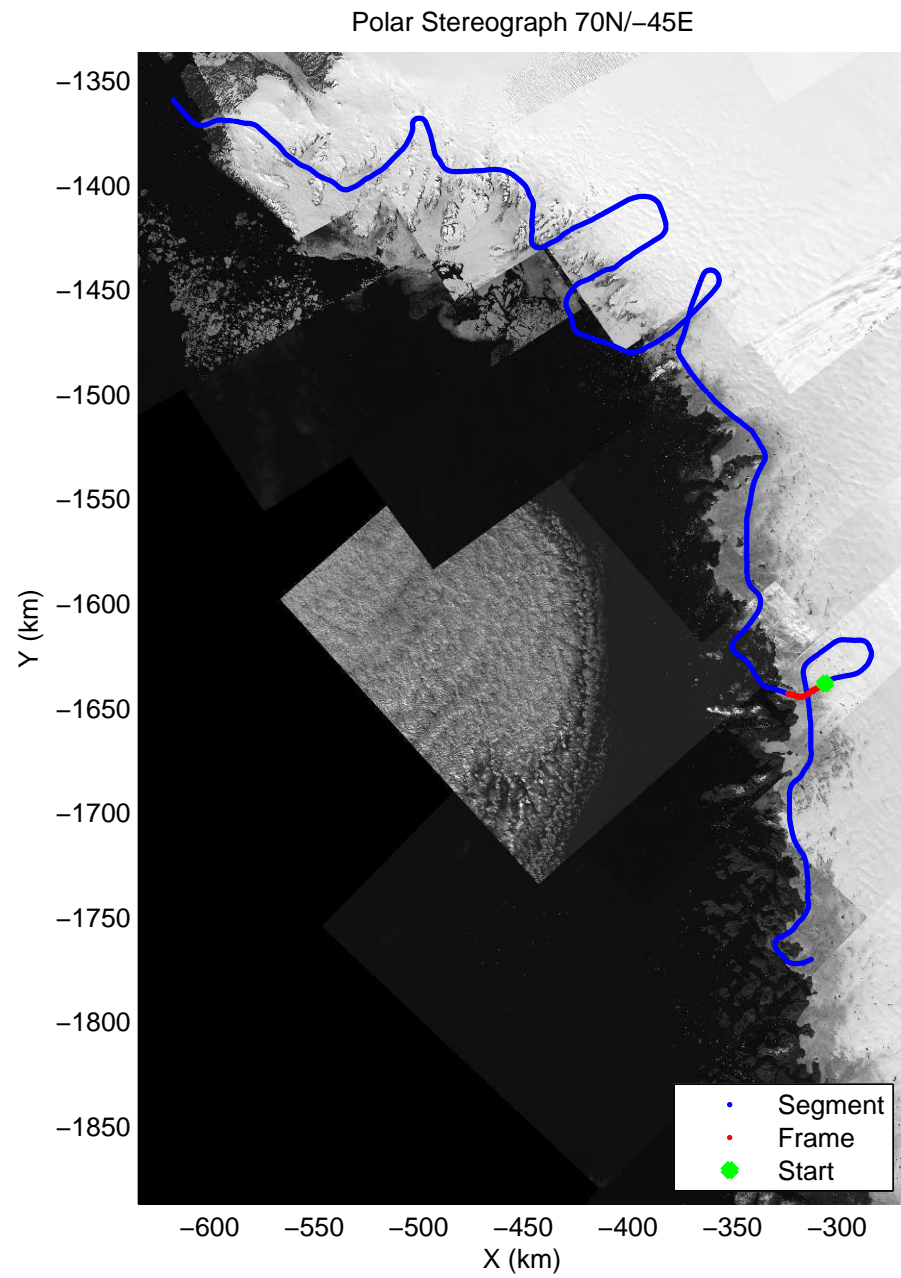

accum 2010_Greenland_P3: "NW Glaciers" 20100519_02_010: 15:46:41.8 to 15:49:25.2 GPS

accum 2010_Greenland_P3: "NW Glaciers" 20100519_02_011: 15:49:25.4 to 15:52:24.2 GPS

accum 2010_Greenland_P3: "NW Glaciers" 20100519_02_012: 15:52:24.4 to 15:55:03.8 GPS