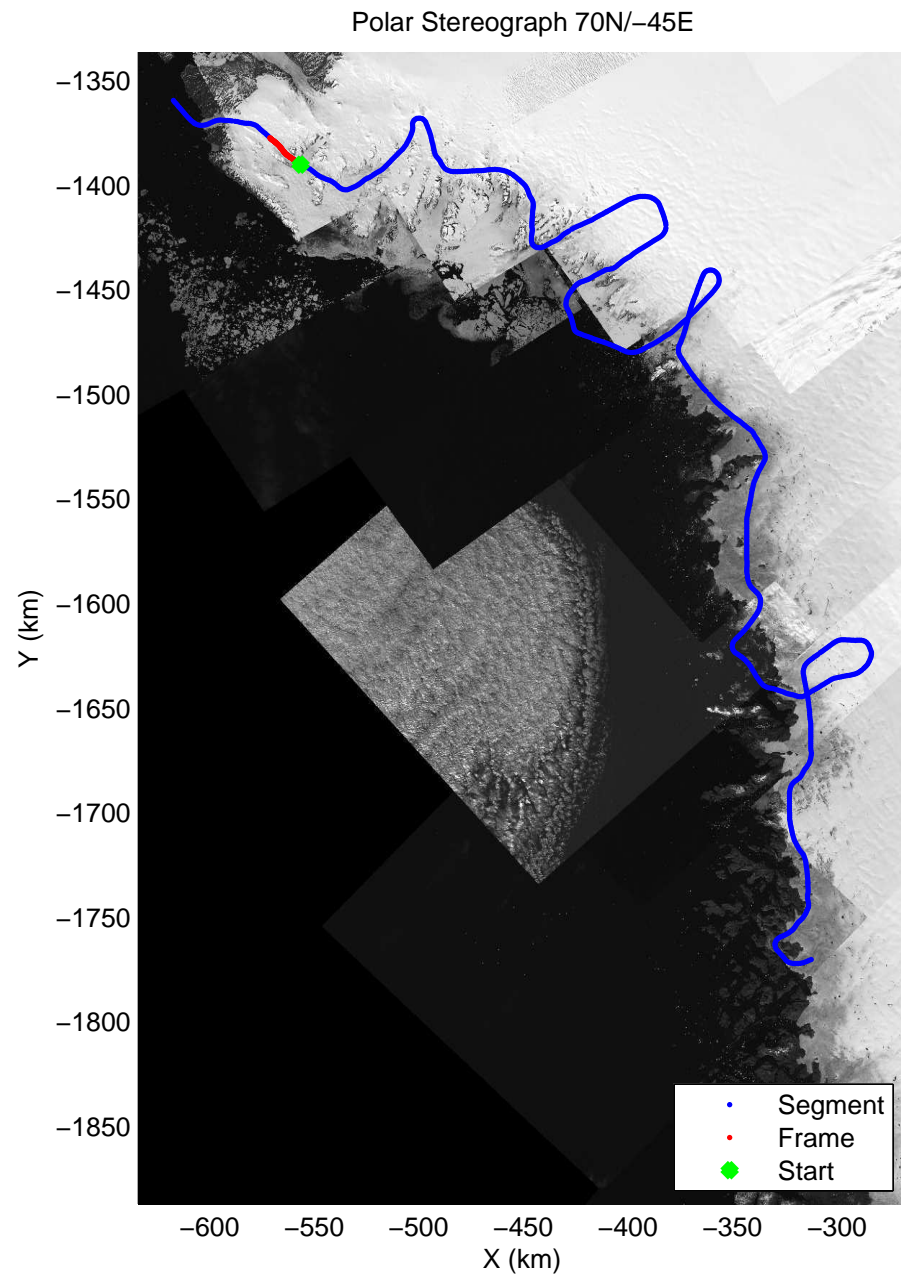

accum 2010_Greenland_P3: "NW Glaciers" 20100519_02_043: 17:16:30.0 to 17:19:11.5 GPS

accum 2010_Greenland_P3: "NW Glaciers" 20100519_02_044: 17:19:11.7 to 17:22:03.3 GPS

accum 2010_Greenland_P3: "NW Glaciers" 20100519_02_045: 17:22:03.5 to 17:24:37.7 GPS

accum 2010_Greenland_P3: "NW Glaciers" 20100519_02_046: 17:24:38.0 to 17:27:31.4 GPS

accum 2010_Greenland_P3: "NW Glaciers" 20100519_02_047: 17:27:31.6 to 17:30:00.6 GPS

accum 2010_Greenland_P3: "NW Glaciers" 20100519_02_048: 17:30:00.8 to 17:32:34.1 GPS