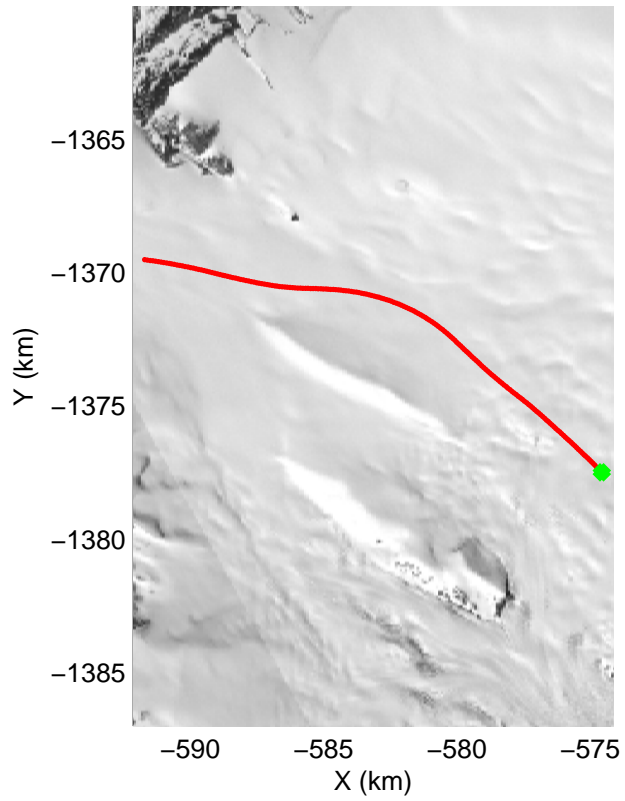

accum 2010_Greenland_P3: "NW Glaciers" 20100519_02_046: 17:24:38.0 to 17:27:31.4 GPS

accum 2010_Greenland_P3: "NW Glaciers" 20100519_02_047: 17:27:31.6 to 17:30:00.6 GPS

accum 2010_Greenland_P3: "NW Glaciers" 20100519_02_048: 17:30:00.8 to 17:32:34.1 GPS