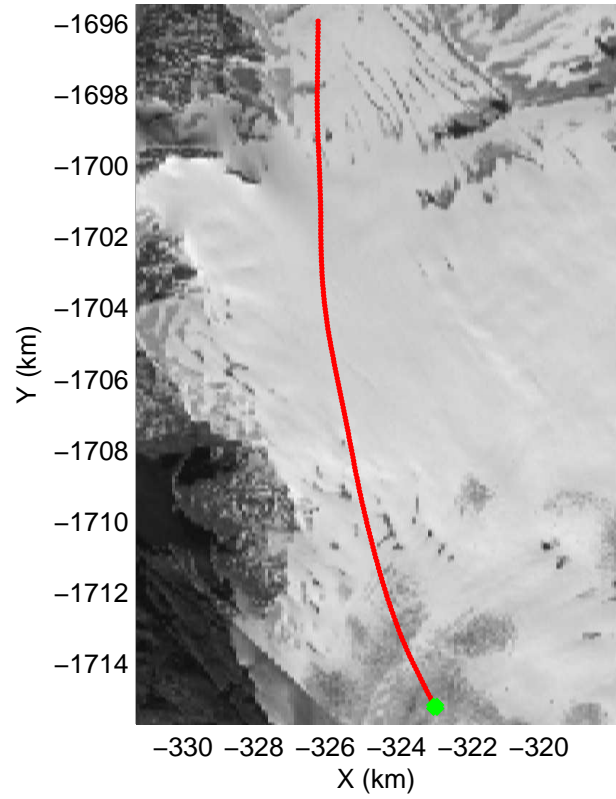

accum 2010_Greenland_P3: "NW Glaciers" 20100519_02_001: 15:23:25.3 to 15:25:57.7 GPS

accum 2010_Greenland_P3: "NW Glaciers" 20100519_02_002: 15:25:57.9 to 15:28:59.6 GPS

accum 2010_Greenland_P3: "NW Glaciers" 20100519_02_003: 15:28:59.8 to 15:31:33.3 GPS

accum 2010_Greenland_P3: "NW Glaciers" 20100519_02_004: 15:31:33.4 to 15:34:04.2 GPS

accum 2010_Greenland_P3: "NW Glaciers" 20100519_02_005: 15:34:04.4 to 15:36:37.2 GPS

accum 2010_Greenland_P3: "NW Glaciers" 20100519_02_006: 15:36:37.4 to 15:39:08.7 GPS