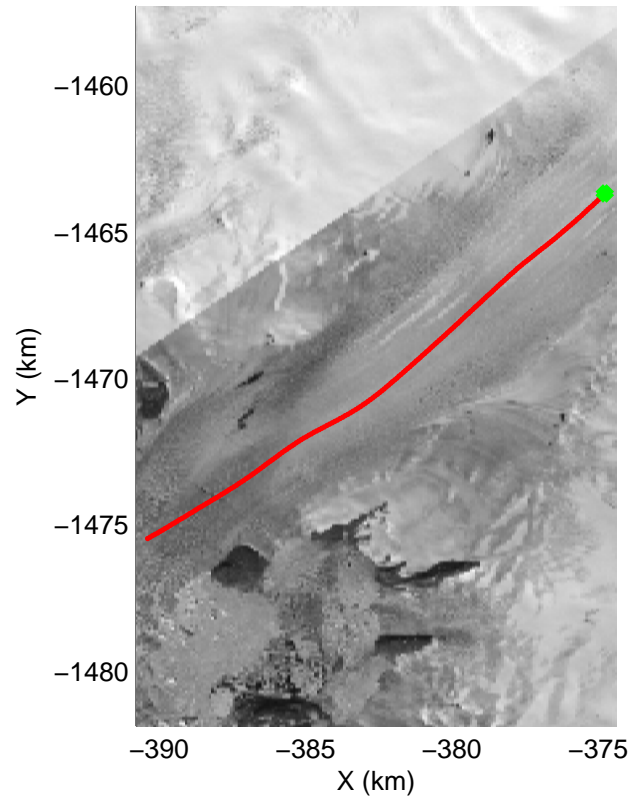

accum 2010_Greenland_P3: "NW Glaciers" 20100519_02_025: 16:27:01.4 to 16:29:40.2 GPS

accum 2010_Greenland_P3: "NW Glaciers" 20100519_02_026: 16:29:40.4 to 16:32:39.1 GPS

accum 2010_Greenland_P3: "NW Glaciers" 20100519_02_027: 16:32:39.3 to 16:35:07.8 GPS