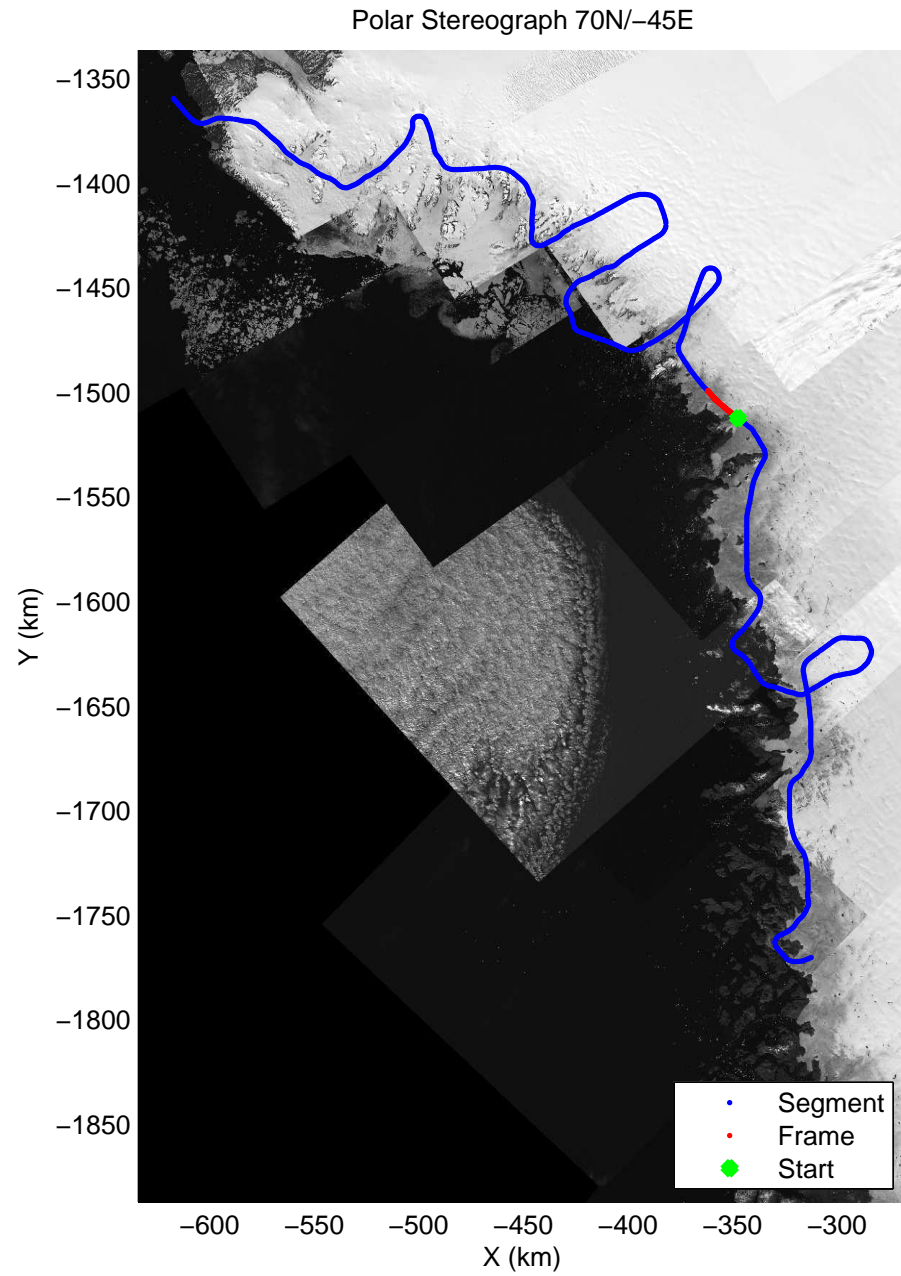

accum 2010_Greenland_P3: "NW Glaciers" 20100519_02_019: 16:11:56.9 to 16:14:26.4 GPS

accum 2010_Greenland_P3: "NW Glaciers" 20100519_02_020: 16:14:26.7 to 16:17:06.4 GPS

accum 2010_Greenland_P3: "NW Glaciers" 20100519_02_021: 16:17:06.6 to 16:19:30.7 GPS