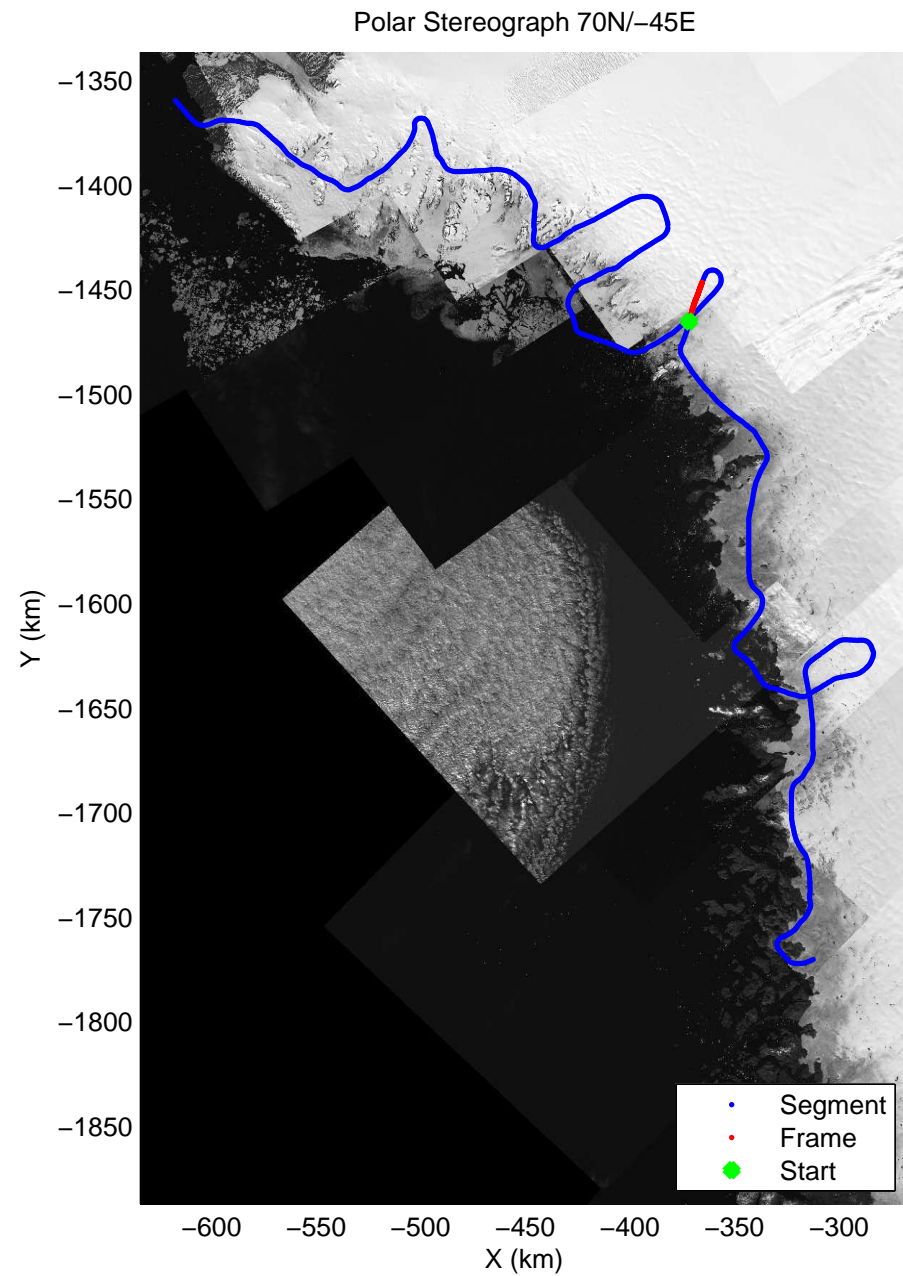

accum 2010_Greenland_P3: "NW Glaciers" 20100519_02_022: 16:19:30.9 to 16:21:59.1 GPS

accum 2010_Greenland_P3: "NW Glaciers" 20100519_02_023: 16:21:59.3 to 16:24:24.4 GPS

accum 2010_Greenland_P3: "NW Glaciers" 20100519_02_024: 16:24:24.7 to 16:27:01.2 GPS