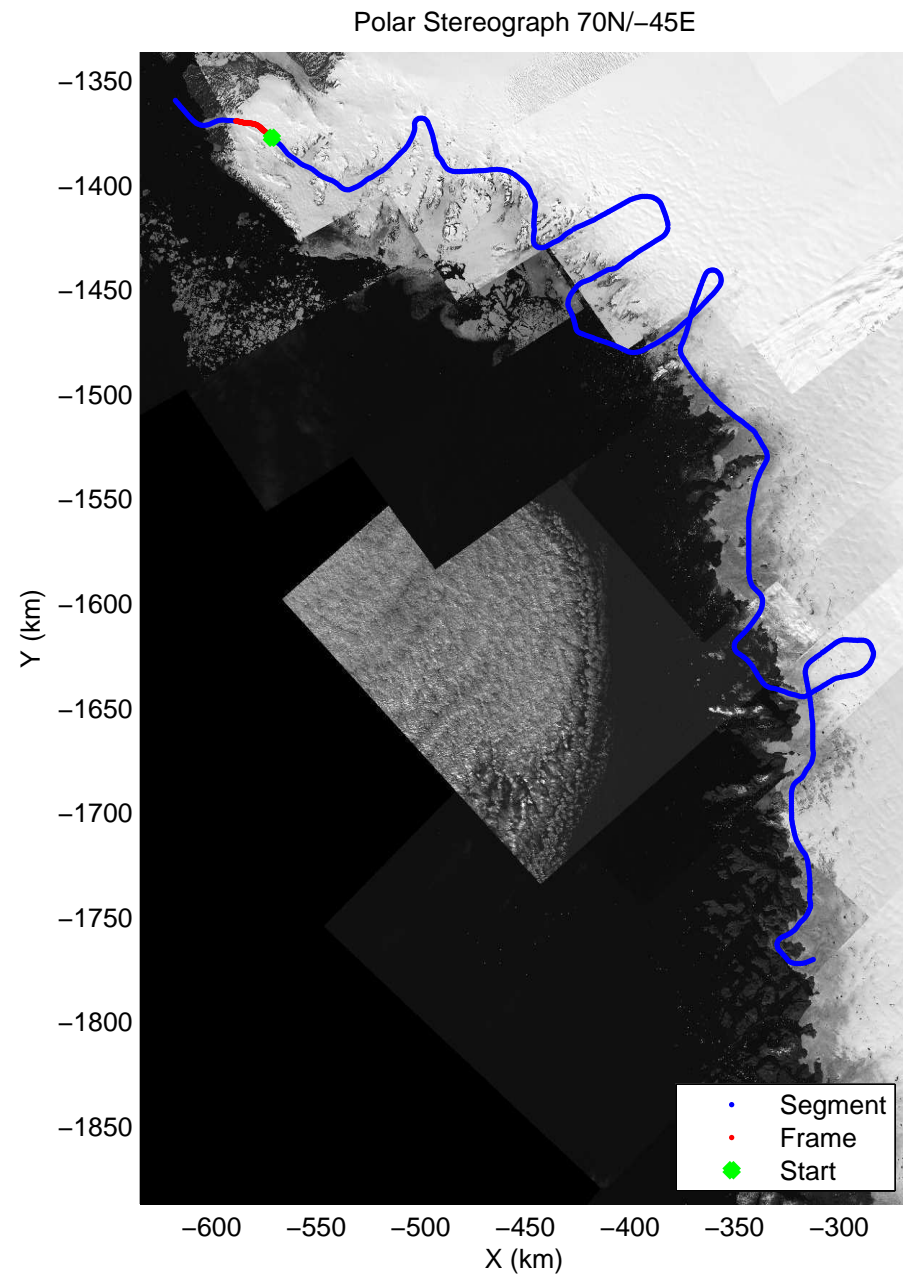

accum 2010_Greenland_P3: "NW Glaciers" 20100519_02_046: 17:24:38.0 to 17:27:31.4 GPS

accum 2010_Greenland_P3: "NW Glaciers" 20100519_02_047: 17:27:31.6 to 17:30:00.6 GPS

accum 2010_Greenland_P3: "NW Glaciers" 20100519_02_048: 17:30:00.8 to 17:32:34.1 GPS