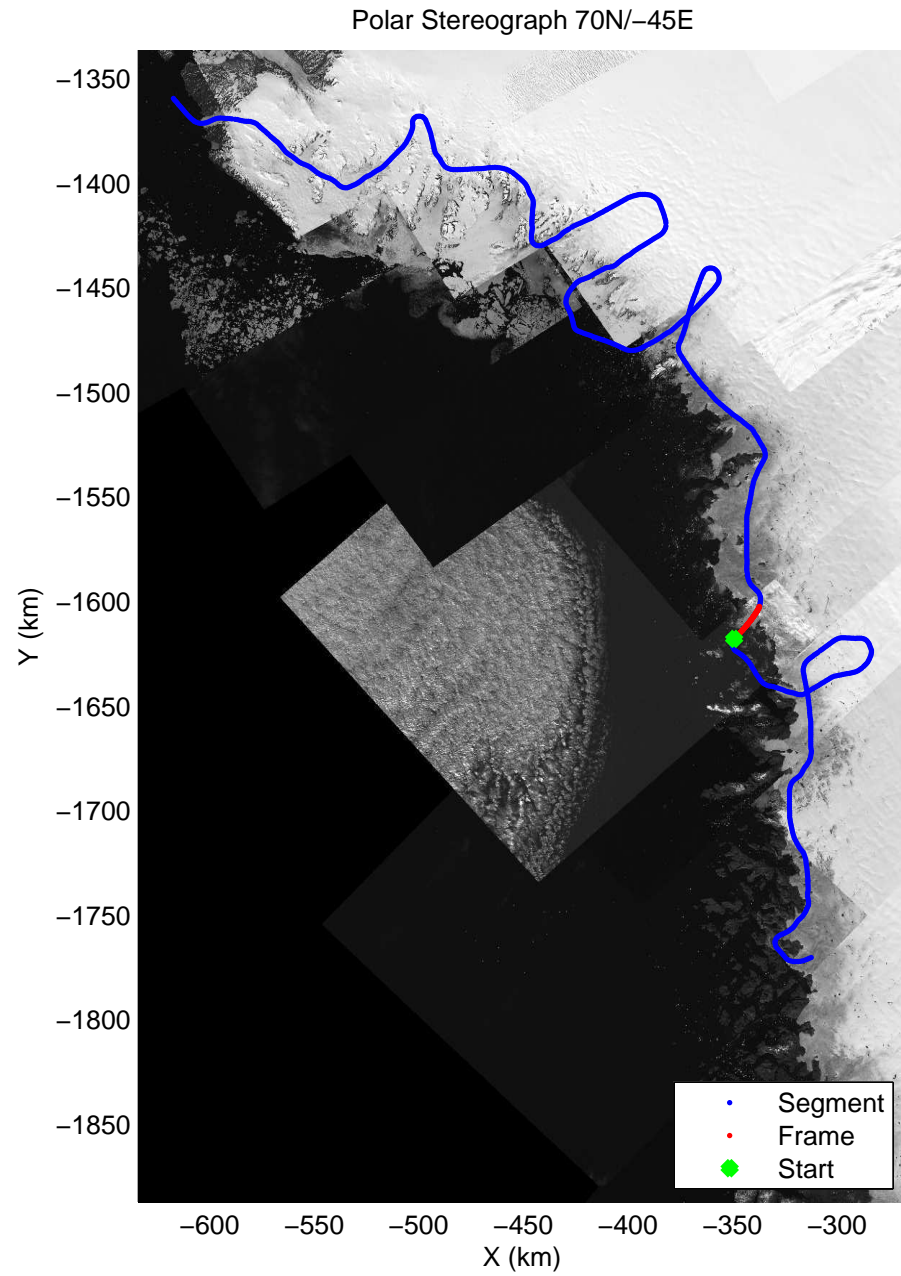

accum 2010_Greenland_P3: "NW Glaciers" 20100519_02_013: 15:55:04.0 to 15:57:35.2 GPS

accum 2010_Greenland_P3: "NW Glaciers" 20100519_02_014: 15:57:35.3 to 16:00:18.3 GPS

accum 2010_Greenland_P3: "NW Glaciers" 20100519_02_015: 16:00:18.4 to 16:03:26.5 GPS