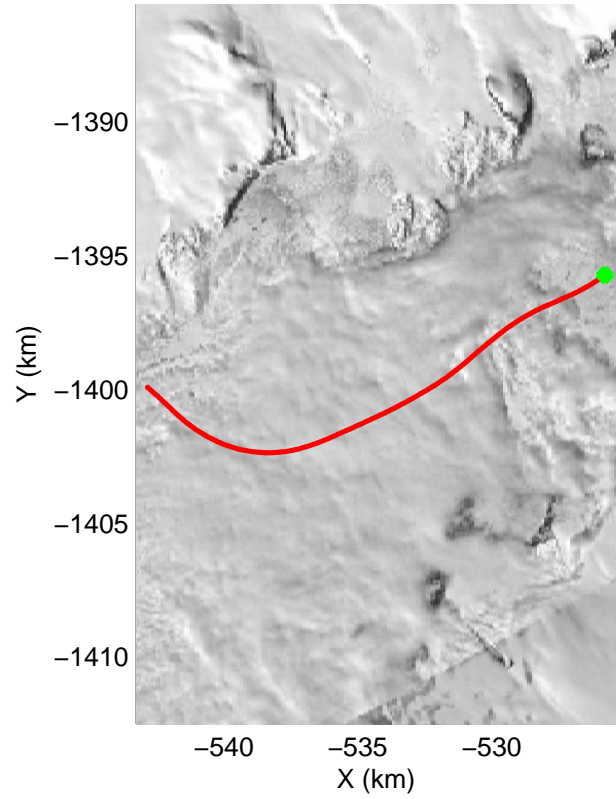

accum 2010_Greenland_P3: "NW Glaciers" 20100519_02_043: 17:16:30.0 to 17:19:11.5 GPS

accum 2010_Greenland_P3: "NW Glaciers" 20100519_02_044: 17:19:11.7 to 17:22:03.3 GPS

accum 2010_Greenland_P3: "NW Glaciers" 20100519_02_045: 17:22:03.5 to 17:24:37.7 GPS