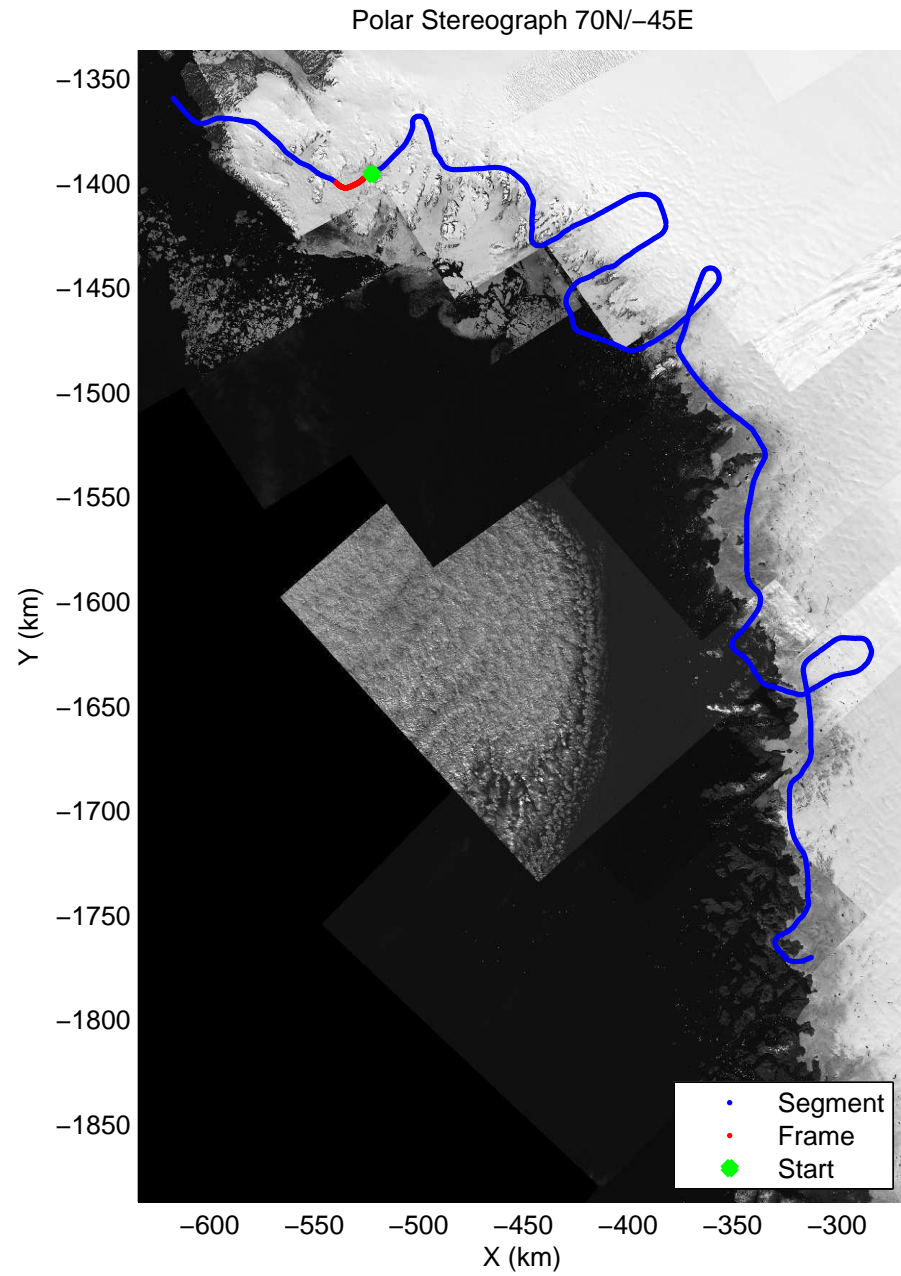

accum 2010_Greenland_P3: "NW Glaciers" 20100519_02_043: 17:16:30.0 to 17:19:11.5 GPS

accum 2010_Greenland_P3: "NW Glaciers" 20100519_02_044: 17:19:11.7 to 17:22:03.3 GPS

accum 2010_Greenland_P3: "NW Glaciers" 20100519_02_045: 17:22:03.5 to 17:24:37.7 GPS