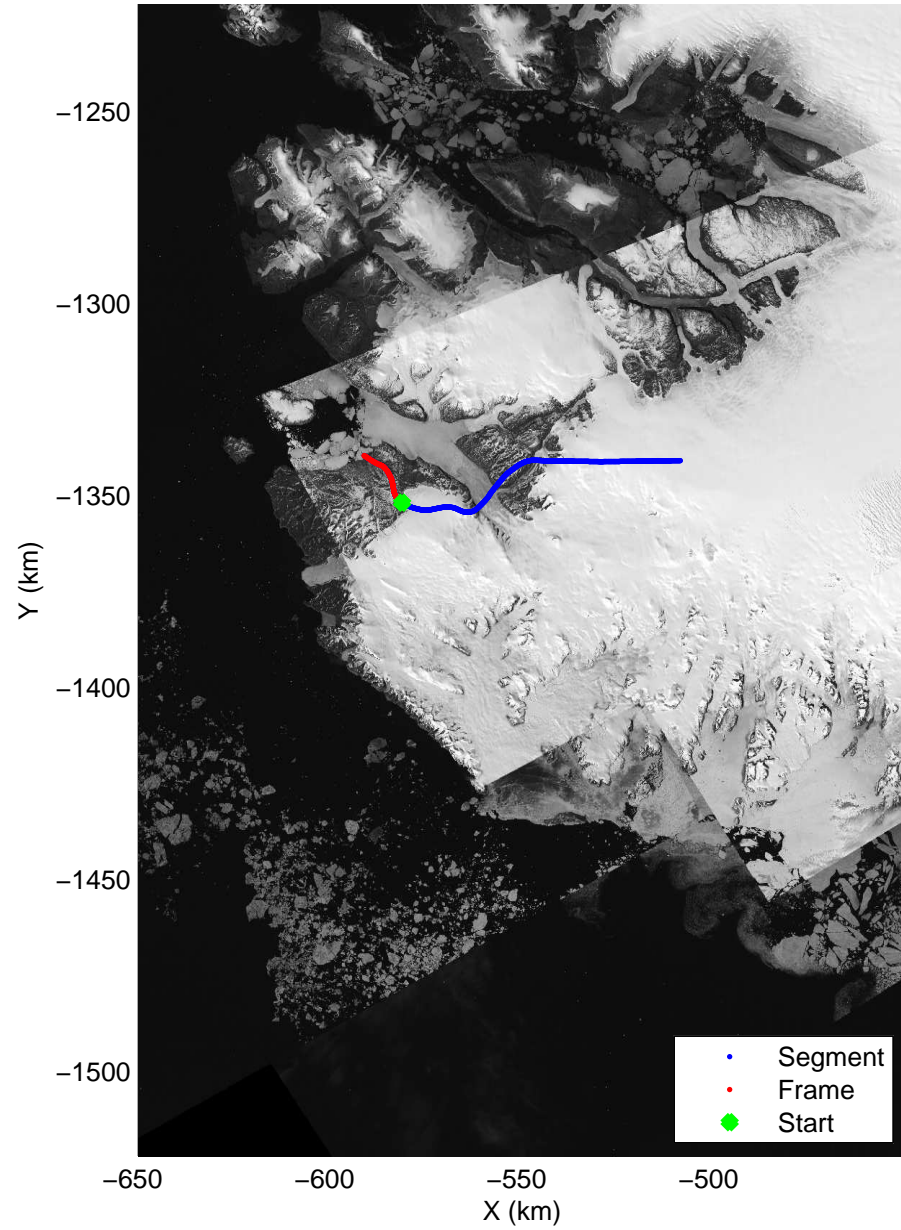

Polar Stereograph 70N/-45E

accum 2010_Greenland_P3: "Jakobshavn 02" 20100517_02_001: 16:12:57.4 to 16:15:26.6 GPS

Polar Stereograph 70N/-45E

accum 2010_Greenland_P3: "Jakobshavn 02" 20100517_02_002: 16:15:26.9 to 16:18:00.9 GPS

accum 2010_Greenland_P3: "Jakobshavn 02" 20100517_02_003: 16:18:01.0 to 16:21:02.5 GPS

accum 2010_Greenland_P3: "Jakobshavn 02" 20100517_02_004: 16:21:02.7 to 16:24:33.9 GPS

Polar Stereograph 70N/-45E

accum 2010_Greenland_P3: "Jakobshavn 02" 20100517_02_005: 16:24:34.1 to 16:28:04.7 GPS