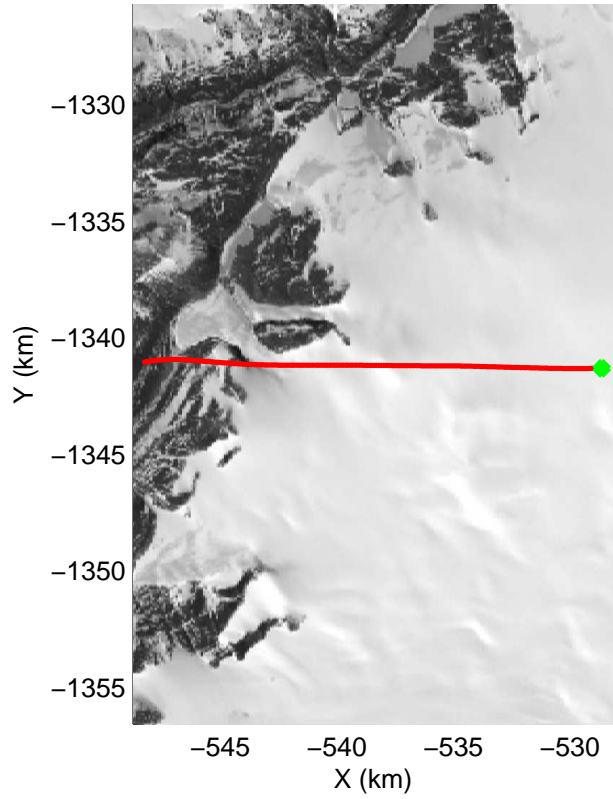

Polar Stereograph 70N/-45E

accum 2010_Greenland_P3: "Jakobshavn 02" 20100517_02_001: 16:12:57.4 to 16:15:26.6 GPS

Polar Stereograph 70N/-45E

accum 2010_Greenland_P3: "Jakobshavn 02" 20100517_02_002: 16:15:26.9 to 16:18:00.9 GPS

accum 2010_Greenland_P3: "Jakobshavn 02" 20100517_02_003: 16:18:01.0 to 16:21:02.5 GPS

accum 2010_Greenland_P3: "Jakobshavn 02" 20100517_02_004: 16:21:02.7 to 16:24:33.9 GPS

Polar Stereograph 70N/-45E

accum 2010_Greenland_P3: "Jakobshavn 02" 20100517_02_005: 16:24:34.1 to 16:28:04.7 GPS