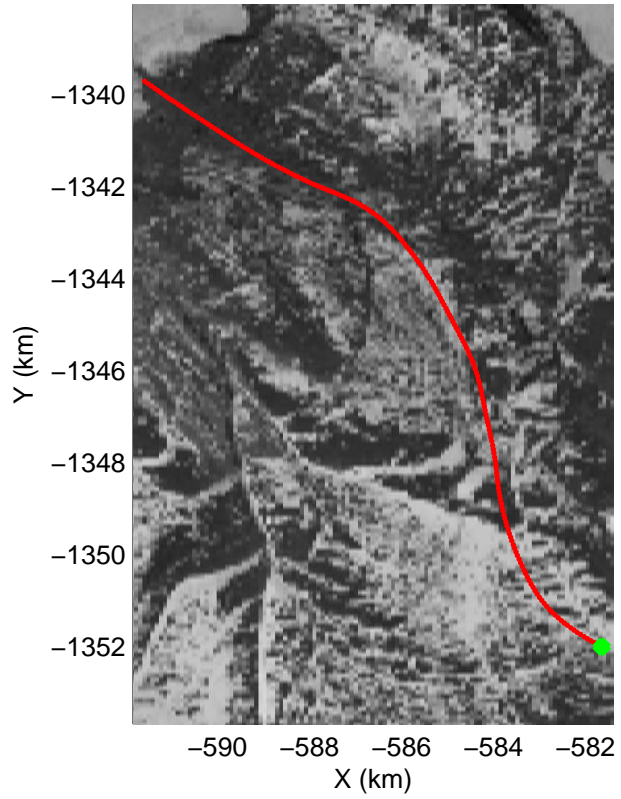

Polar Stereograph 70N/-45E

accum 2010_Greenland_P3: "Jakobshavn 02" 20100517_02_001: 16:12:57.4 to 16:15:26.6 GPS

Polar Stereograph 70N/-45E

accum 2010_Greenland_P3: "Jakobshavn 02" 20100517_02_002: 16:15:26.9 to 16:18:00.9 GPS

accum 2010_Greenland_P3: "Jakobshavn 02" 20100517_02_003: 16:18:01.0 to 16:21:02.5 GPS

accum 2010_Greenland_P3: "Jakobshavn 02" 20100517_02_004: 16:21:02.7 to 16:24:33.9 GPS

Polar Stereograph 70N/-45E

accum 2010_Greenland_P3: "Jakobshavn 02" 20100517_02_005: 16:24:34.1 to 16:28:04.7 GPS