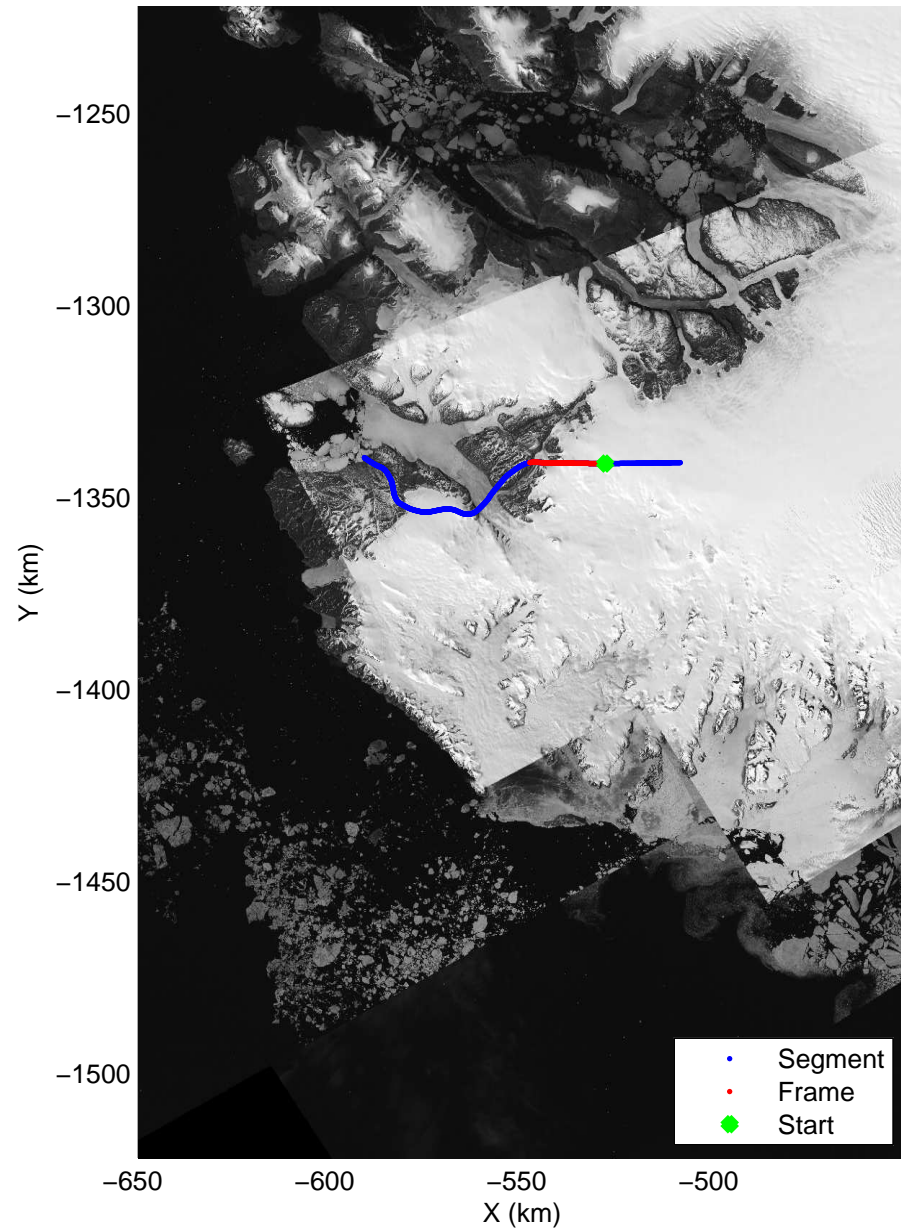

Polar Stereograph 70N/-45E

accum 2010_Greenland_P3: "Jakobshavn 02" 20100517_02_001: 16:12:57.4 to 16:15:26.6 GPS

Polar Stereograph 70N/-45E

accum 2010_Greenland_P3: "Jakobshavn 02" 20100517_02_002: 16:15:26.9 to 16:18:00.9 GPS

accum 2010_Greenland_P3: "Jakobshavn 02" 20100517_02_003: 16:18:01.0 to 16:21:02.5 GPS

accum 2010_Greenland_P3: "Jakobshavn 02" 20100517_02_004: 16:21:02.7 to 16:24:33.9 GPS

Polar Stereograph 70N/-45E

accum 2010_Greenland_P3: "Jakobshavn 02" 20100517_02_005: 16:24:34.1 to 16:28:04.7 GPS