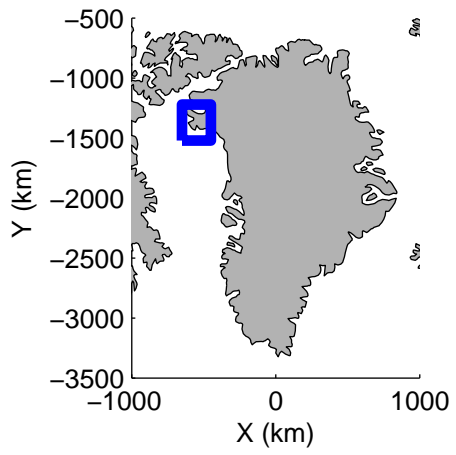

Polar Stereograph 70N/-45E

accum 2010_Greenland_P3: "Jakobshavn 02" 20100517_02_001: 16:12:57.4 to 16:15:26.6 GPS

Polar Stereograph 70N/-45E

accum 2010_Greenland_P3: "Jakobshavn 02" 20100517_02_002: 16:15:26.9 to 16:18:00.9 GPS

accum 2010_Greenland_P3: "Jakobshavn 02" 20100517_02_003: 16:18:01.0 to 16:21:02.5 GPS

accum 2010_Greenland_P3: "Jakobshavn 02" 20100517_02_004: 16:21:02.7 to 16:24:33.9 GPS

Polar Stereograph 70N/-45E

accum 2010_Greenland_P3: "Jakobshavn 02" 20100517_02_005: 16:24:34.1 to 16:28:04.7 GPS