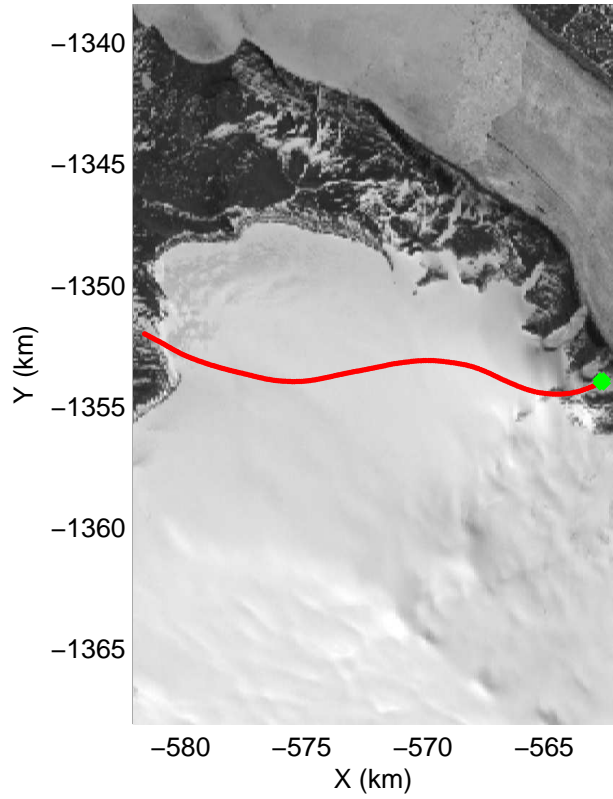

Polar Stereograph 70N/-45E

accum 2010_Greenland_P3: "Jakobshavn 02" 20100517_02_001: 16:12:57.4 to 16:15:26.6 GPS

Polar Stereograph 70N/-45E

accum 2010_Greenland_P3: "Jakobshavn 02" 20100517_02_002: 16:15:26.9 to 16:18:00.9 GPS

accum 2010_Greenland_P3: "Jakobshavn 02" 20100517_02_003: 16:18:01.0 to 16:21:02.5 GPS

accum 2010_Greenland_P3: "Jakobshavn 02" 20100517_02_004: 16:21:02.7 to 16:24:33.9 GPS

Polar Stereograph 70N/-45E

accum 2010_Greenland_P3: "Jakobshavn 02" 20100517_02_005: 16:24:34.1 to 16:28:04.7 GPS