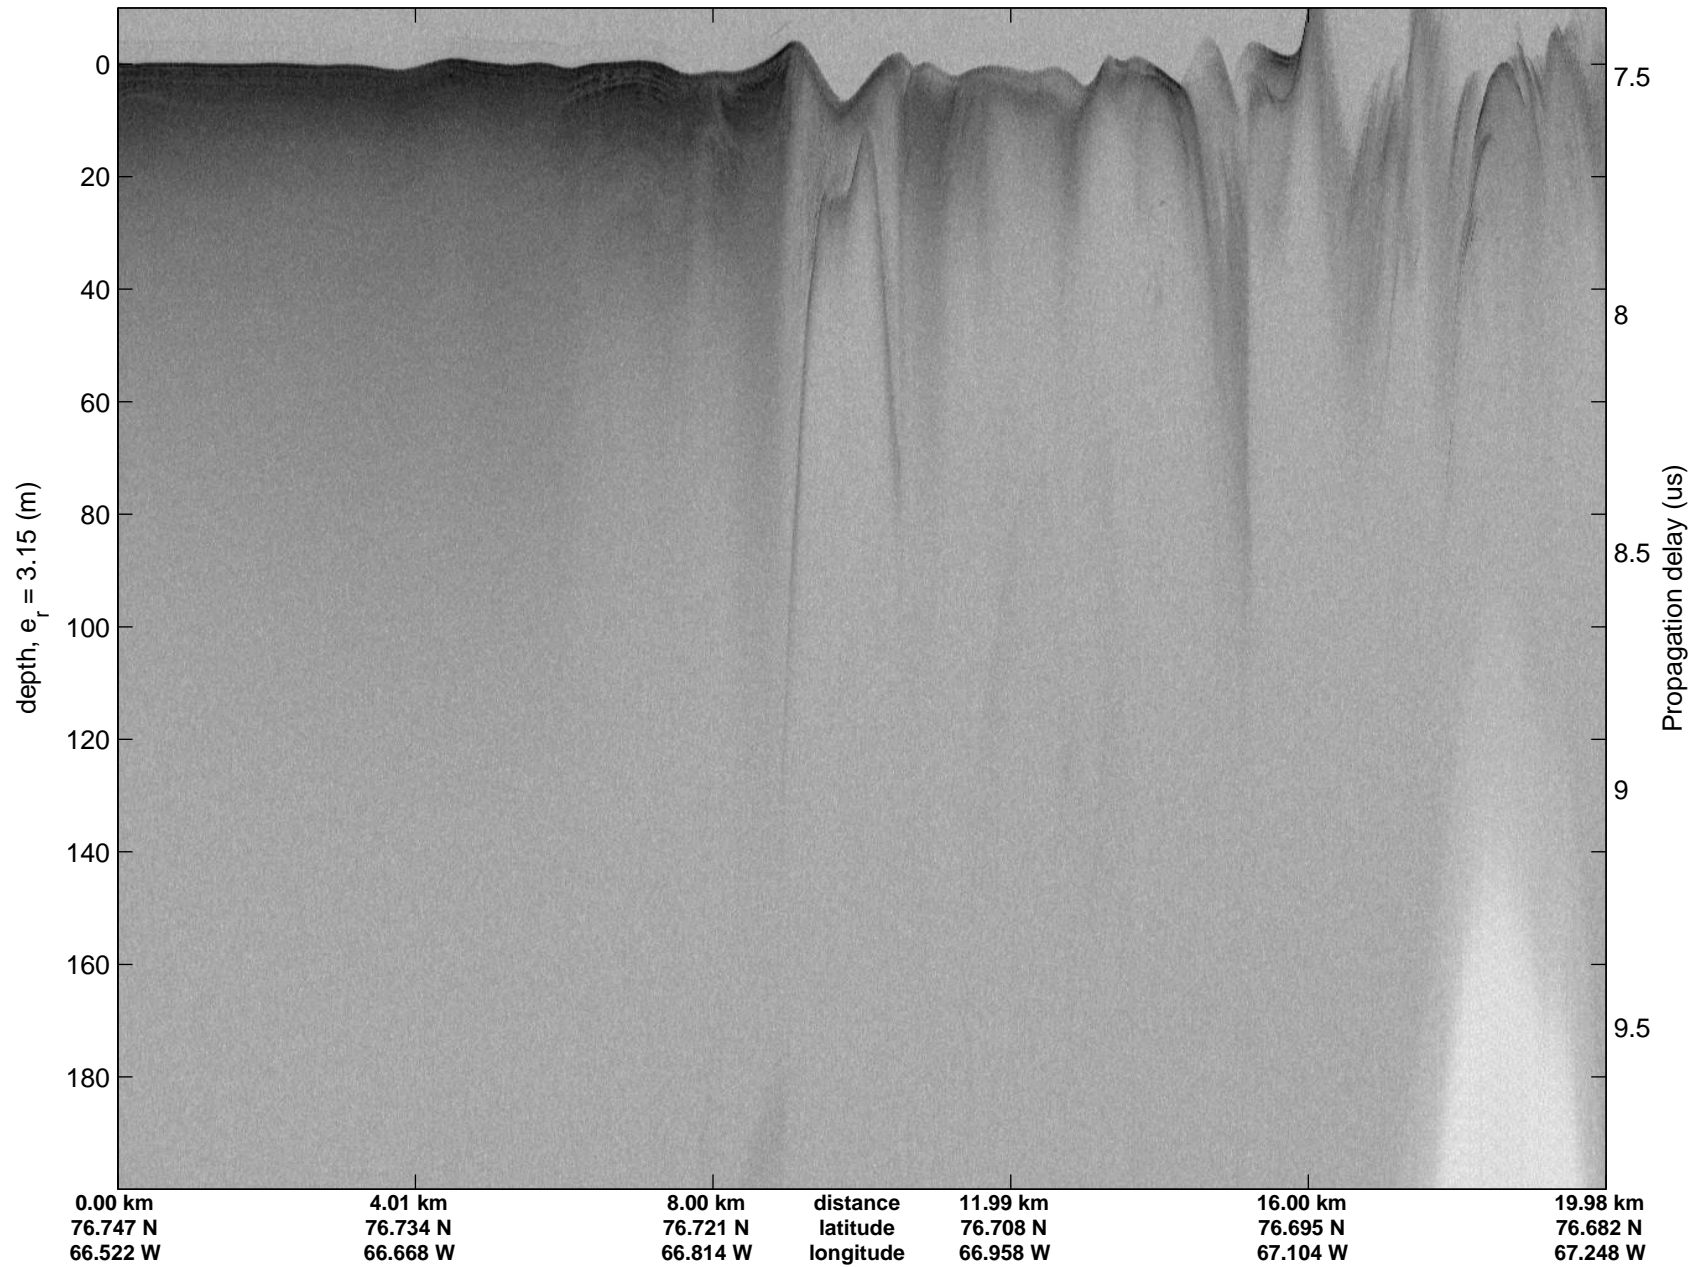

Polar Stereograph 70N/-45E

accum 2010_Greenland_P3: "Jakobshavn 02" 20100517_02_001: 16:12:57.4 to 16:15:26.6 GPS

Polar Stereograph 70N/-45E

accum 2010_Greenland_P3: "Jakobshavn 02" 20100517_02_002: 16:15:26.9 to 16:18:00.9 GPS

accum 2010_Greenland_P3: "Jakobshavn 02" 20100517_02_003: 16:18:01.0 to 16:21:02.5 GPS

accum 2010_Greenland_P3: "Jakobshavn 02" 20100517_02_004: 16:21:02.7 to 16:24:33.9 GPS

Polar Stereograph 70N/-45E

accum 2010_Greenland_P3: "Jakobshavn 02" 20100517_02_005: 16:24:34.1 to 16:28:04.7 GPS