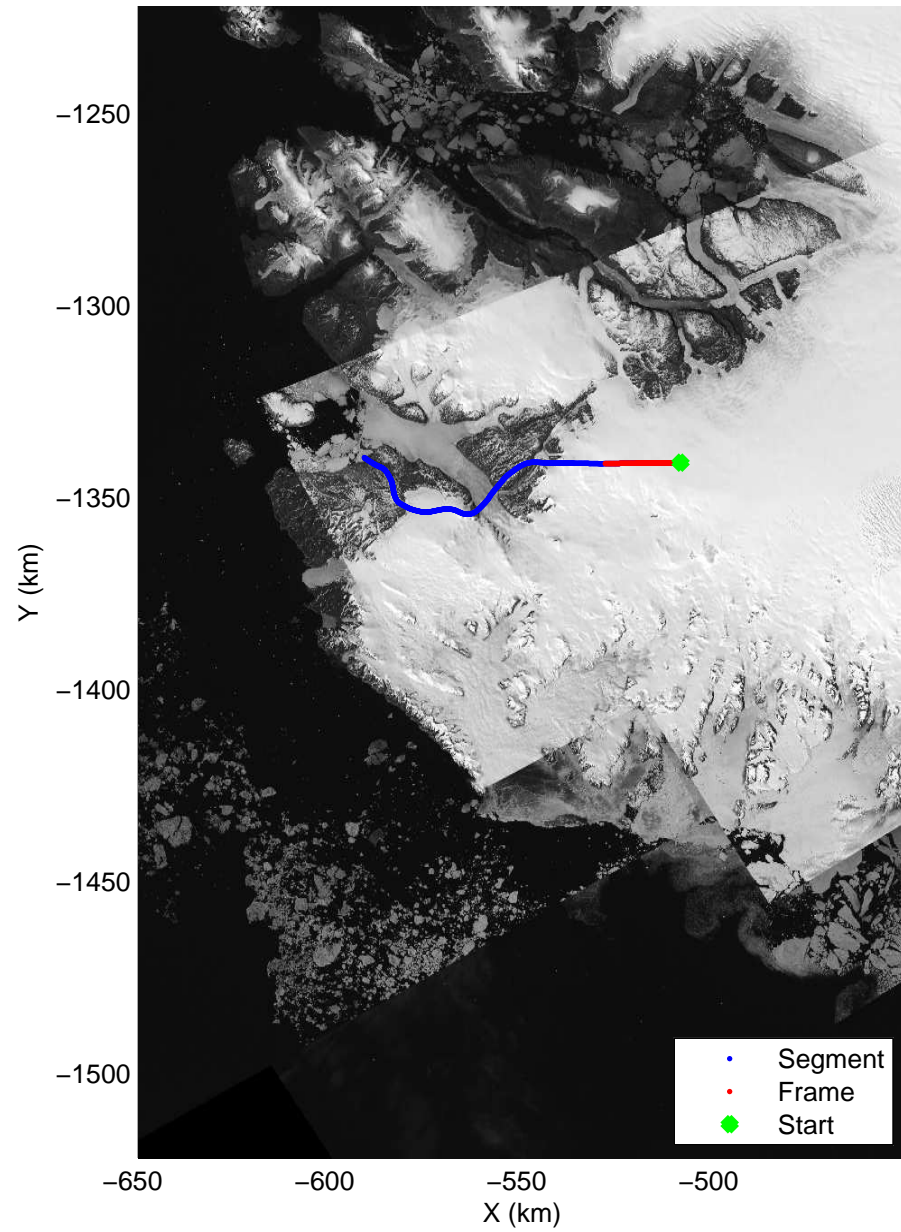

Polar Stereograph 70N/-45E

accum 2010_Greenland_P3: "Jakobshavn 02" 20100517_02_001: 16:12:57.4 to 16:15:26.6 GPS

Polar Stereograph 70N/-45E

accum 2010_Greenland_P3: "Jakobshavn 02" 20100517_02_002: 16:15:26.9 to 16:18:00.9 GPS

accum 2010_Greenland_P3: "Jakobshavn 02" 20100517_02_003: 16:18:01.0 to 16:21:02.5 GPS

accum 2010_Greenland_P3: "Jakobshavn 02" 20100517_02_004: 16:21:02.7 to 16:24:33.9 GPS

Polar Stereograph 70N/-45E

accum 2010_Greenland_P3: "Jakobshavn 02" 20100517_02_005: 16:24:34.1 to 16:28:04.7 GPS