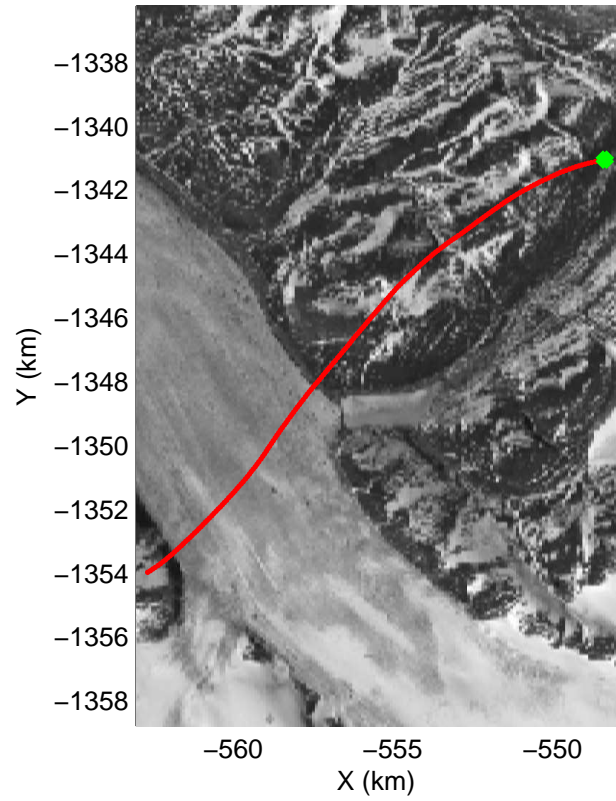

Polar Stereograph 70N/-45E

accum 2010_Greenland_P3: "Jakobshavn 02" 20100517_02_001: 16:12:57.4 to 16:15:26.6 GPS

Polar Stereograph 70N/-45E

accum 2010_Greenland_P3: "Jakobshavn 02" 20100517_02_002: 16:15:26.9 to 16:18:00.9 GPS

accum 2010_Greenland_P3: "Jakobshavn 02" 20100517_02_003: 16:18:01.0 to 16:21:02.5 GPS

accum 2010_Greenland_P3: "Jakobshavn 02" 20100517_02_004: 16:21:02.7 to 16:24:33.9 GPS

Polar Stereograph 70N/-45E

accum 2010_Greenland_P3: "Jakobshavn 02" 20100517_02_005: 16:24:34.1 to 16:28:04.7 GPS