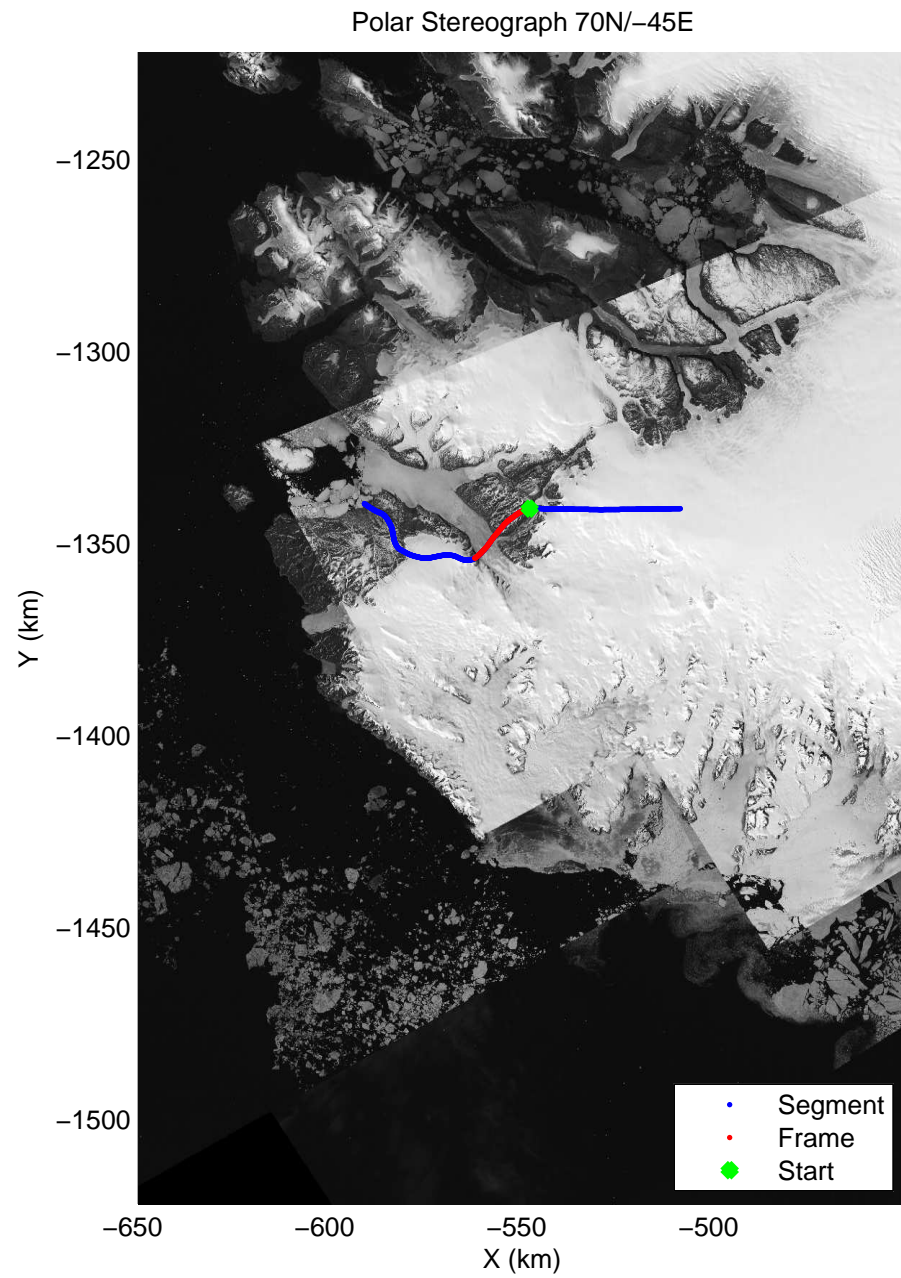

Polar Stereograph 70N/-45E

accum 2010_Greenland_P3: "Jakobshavn 02" 20100517_02_001: 16:12:57.4 to 16:15:26.6 GPS

Polar Stereograph 70N/-45E

accum 2010_Greenland_P3: "Jakobshavn 02" 20100517_02_002: 16:15:26.9 to 16:18:00.9 GPS

accum 2010_Greenland_P3: "Jakobshavn 02" 20100517_02_003: 16:18:01.0 to 16:21:02.5 GPS

accum 2010_Greenland_P3: "Jakobshavn 02" 20100517_02_004: 16:21:02.7 to 16:24:33.9 GPS

Polar Stereograph 70N/-45E

accum 2010_Greenland_P3: "Jakobshavn 02" 20100517_02_005: 16:24:34.1 to 16:28:04.7 GPS