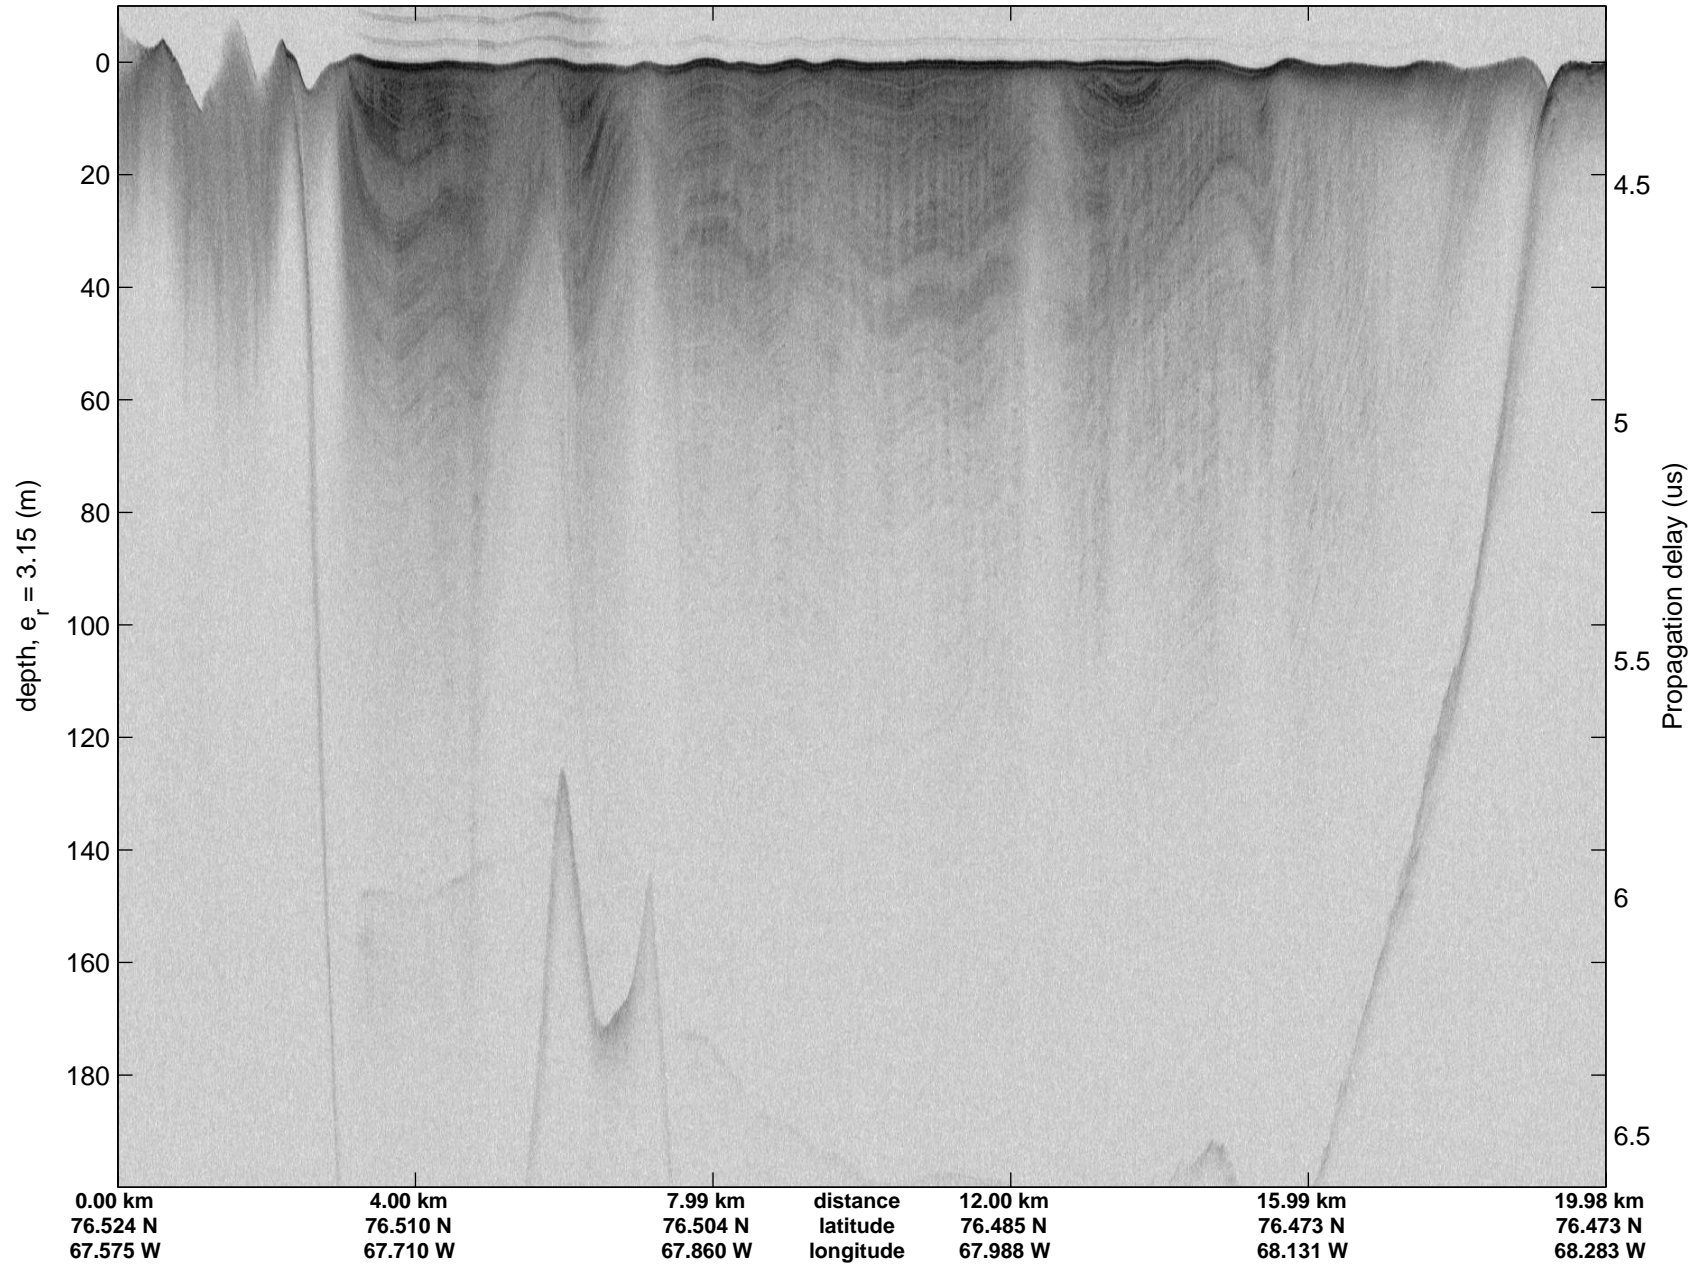

Polar Stereograph 70N/-45E

accum 2010_Greenland_P3: "Jakobshavn 02" 20100517_02_001: 16:12:57.4 to 16:15:26.6 GPS

Polar Stereograph 70N/-45E

accum 2010_Greenland_P3: "Jakobshavn 02" 20100517_02_002: 16:15:26.9 to 16:18:00.9 GPS

accum 2010_Greenland_P3: "Jakobshavn 02" 20100517_02_003: 16:18:01.0 to 16:21:02.5 GPS

accum 2010_Greenland_P3: "Jakobshavn 02" 20100517_02_004: 16:21:02.7 to 16:24:33.9 GPS

Polar Stereograph 70N/-45E

accum 2010_Greenland_P3: "Jakobshavn 02" 20100517_02_005: 16:24:34.1 to 16:28:04.7 GPS