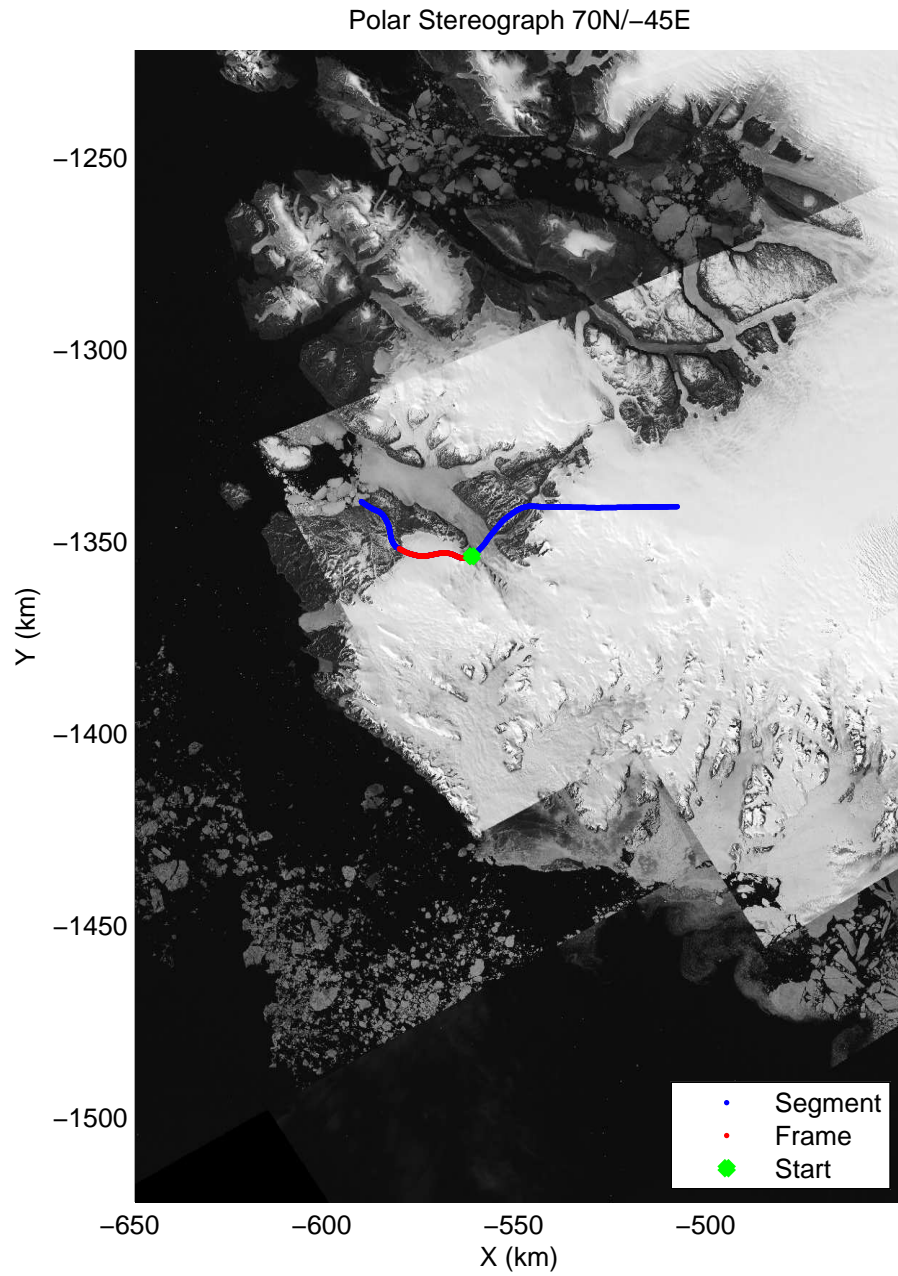

Polar Stereograph 70N/-45E

accum 2010_Greenland_P3: "Jakobshavn 02" 20100517_02_001: 16:12:57.4 to 16:15:26.6 GPS

Polar Stereograph 70N/-45E

accum 2010_Greenland_P3: "Jakobshavn 02" 20100517_02_002: 16:15:26.9 to 16:18:00.9 GPS

accum 2010_Greenland_P3: "Jakobshavn 02" 20100517_02_003: 16:18:01.0 to 16:21:02.5 GPS

accum 2010_Greenland_P3: "Jakobshavn 02" 20100517_02_004: 16:21:02.7 to 16:24:33.9 GPS

Polar Stereograph 70N/-45E

accum 2010_Greenland_P3: "Jakobshavn 02" 20100517_02_005: 16:24:34.1 to 16:28:04.7 GPS