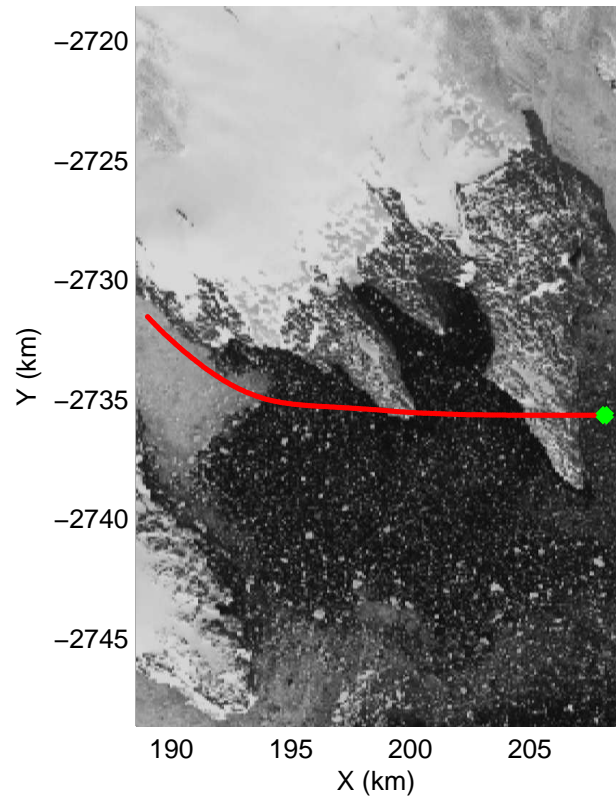

accum 2010\_Greenland\_P3: "SE Glaciers" 20100513\_01\_025: 13:48:53.6 to 13:51:45.2 GPS

accum 2010\_Greenland\_P3: "SE Glaciers" 20100513\_01\_026: 13:51:45.5 to 13:54:39.7 GPS

accum 2010\_Greenland\_P3: "SE Glaciers" 20100513\_01\_027: 13:54:40.0 to 13:57:38.1 GPS