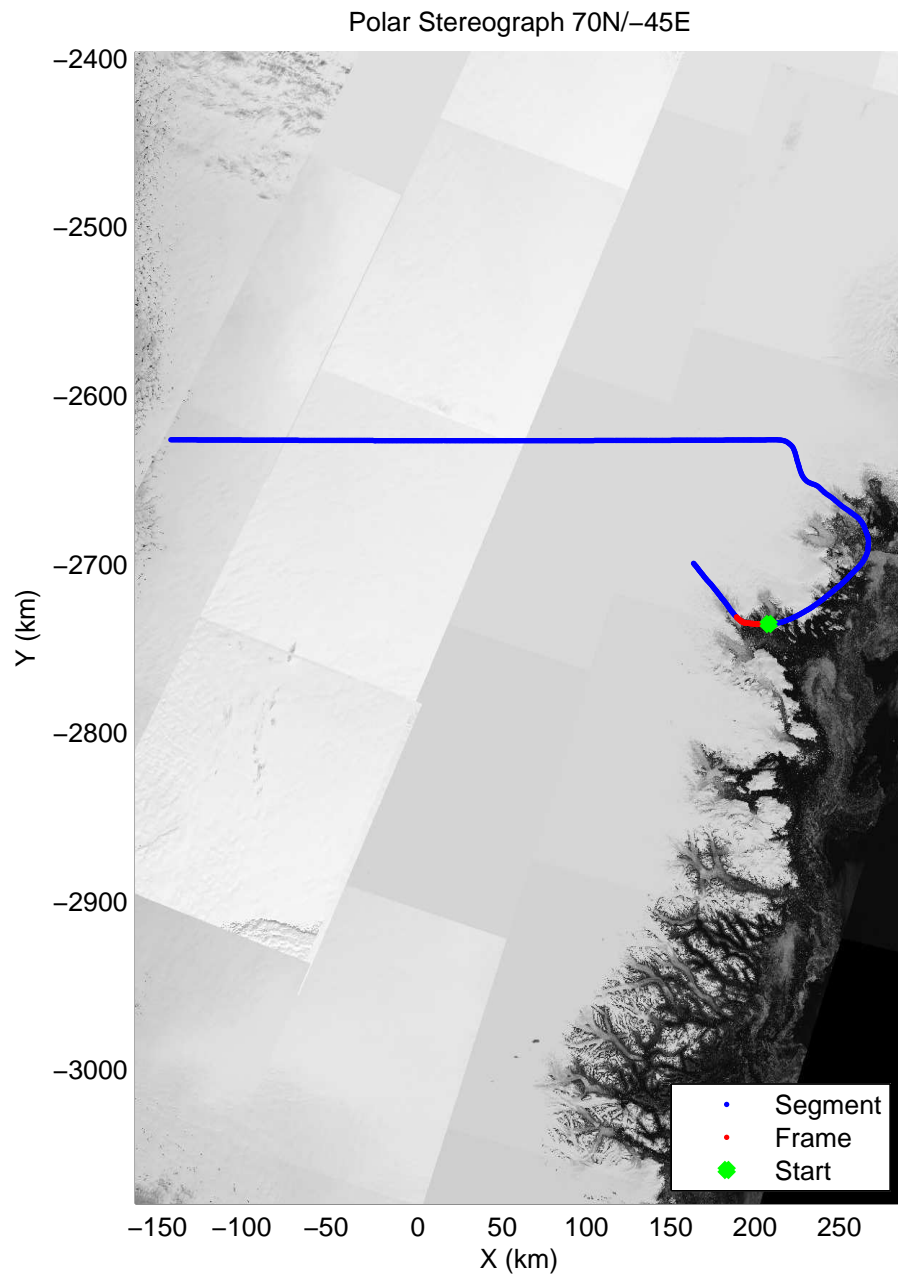

accum 2010\_Greenland\_P3: "SE Glaciers" 20100513\_01\_025: 13:48:53.6 to 13:51:45.2 GPS

accum 2010\_Greenland\_P3: "SE Glaciers" 20100513\_01\_026: 13:51:45.5 to 13:54:39.7 GPS

accum 2010\_Greenland\_P3: "SE Glaciers" 20100513\_01\_027: 13:54:40.0 to 13:57:38.1 GPS