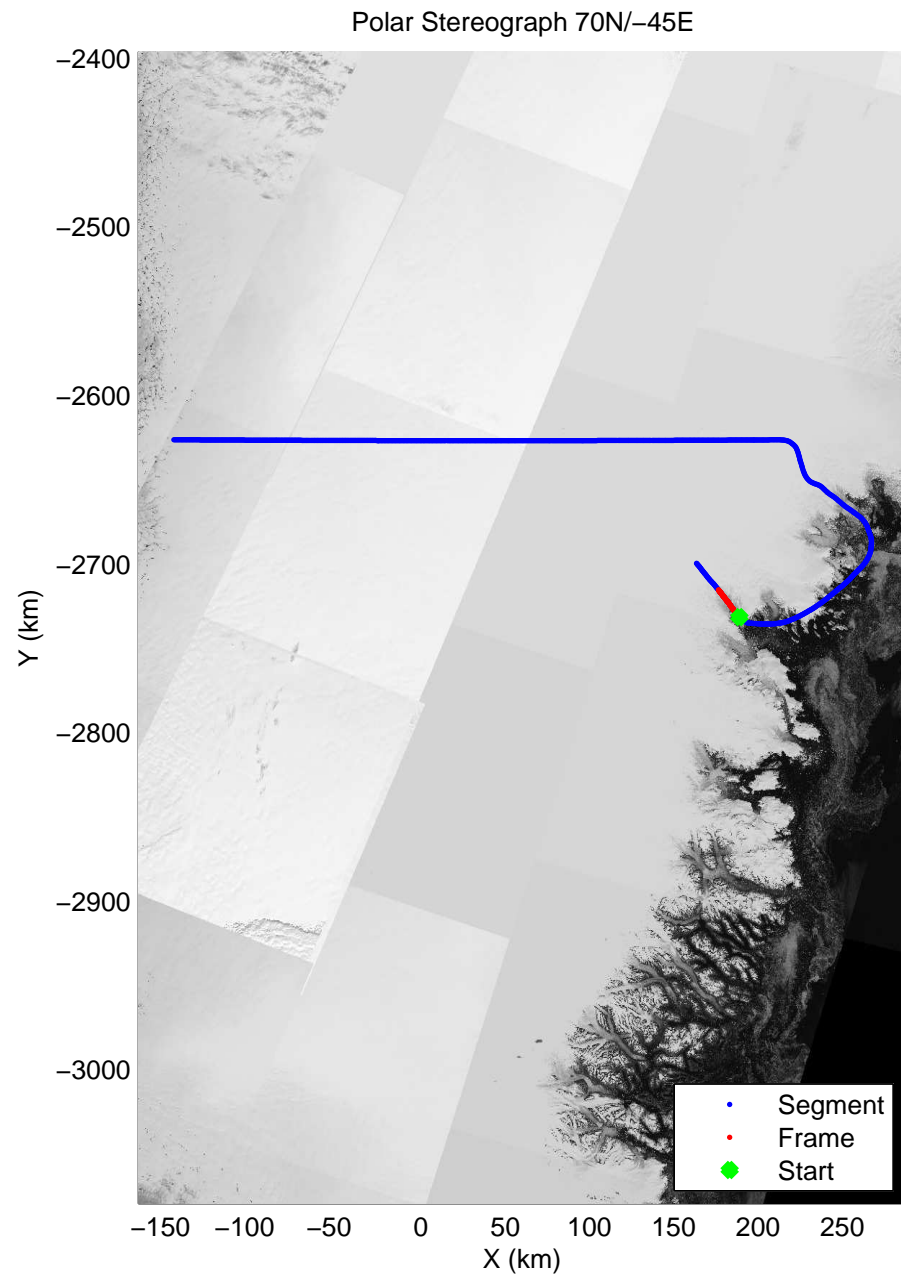

accum 2010\_Greenland\_P3: "SE Glaciers" 20100513\_01\_025: 13:48:53.6 to 13:51:45.2 GPS

accum 2010\_Greenland\_P3: "SE Glaciers" 20100513\_01\_026: 13:51:45.5 to 13:54:39.7 GPS

accum 2010\_Greenland\_P3: "SE Glaciers" 20100513\_01\_027: 13:54:40.0 to 13:57:38.1 GPS