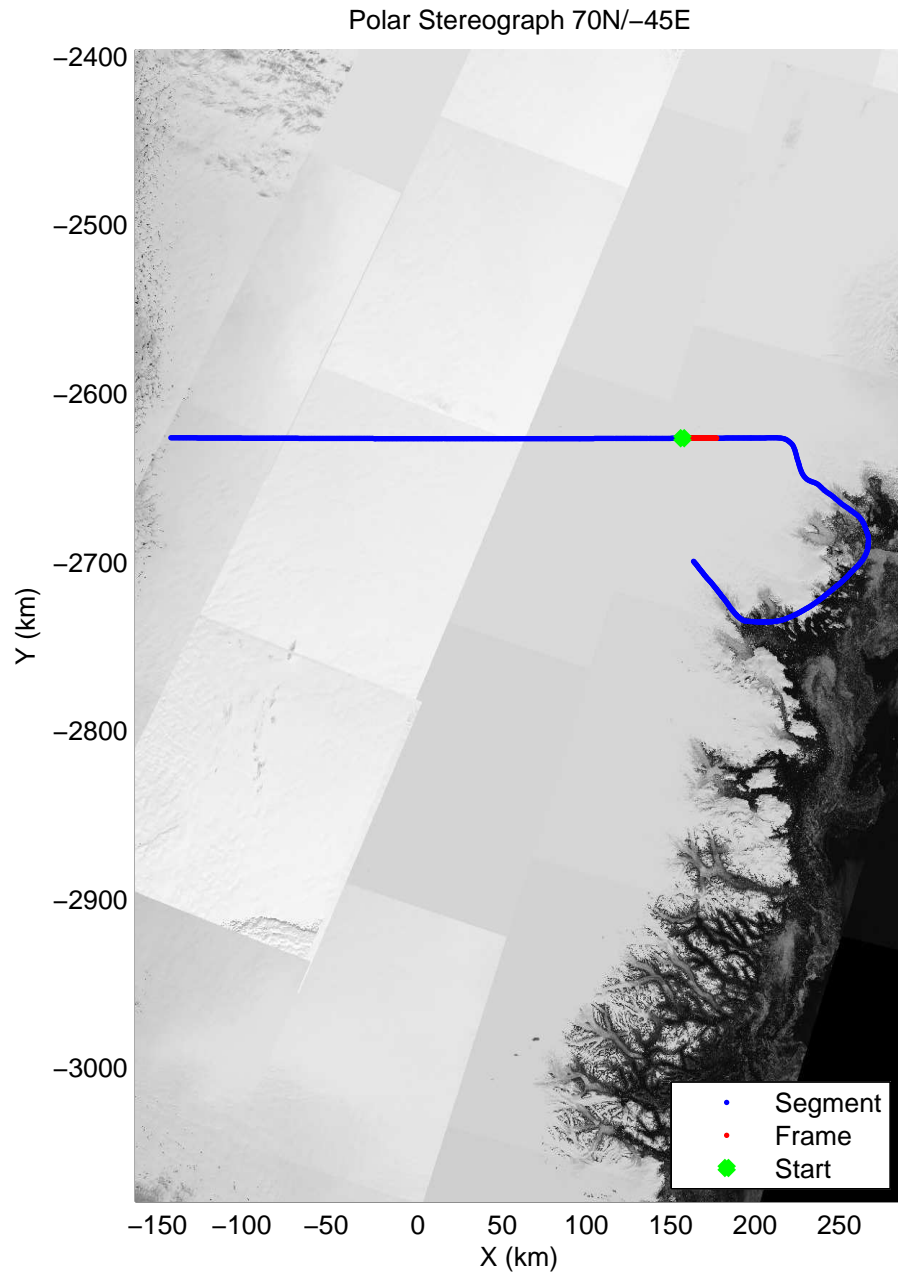

accum 2010\_Greenland\_P3: "SE Glaciers" 20100513\_01\_013: 13:21:04.7 to 13:23:15.9 GPS

accum 2010\_Greenland\_P3: "SE Glaciers" 20100513\_01\_014: 13:23:16.1 to 13:25:31.0 GPS

accum 2010\_Greenland\_P3: "SE Glaciers" 20100513\_01\_015: 13:25:31.2 to 13:27:47.4 GPS