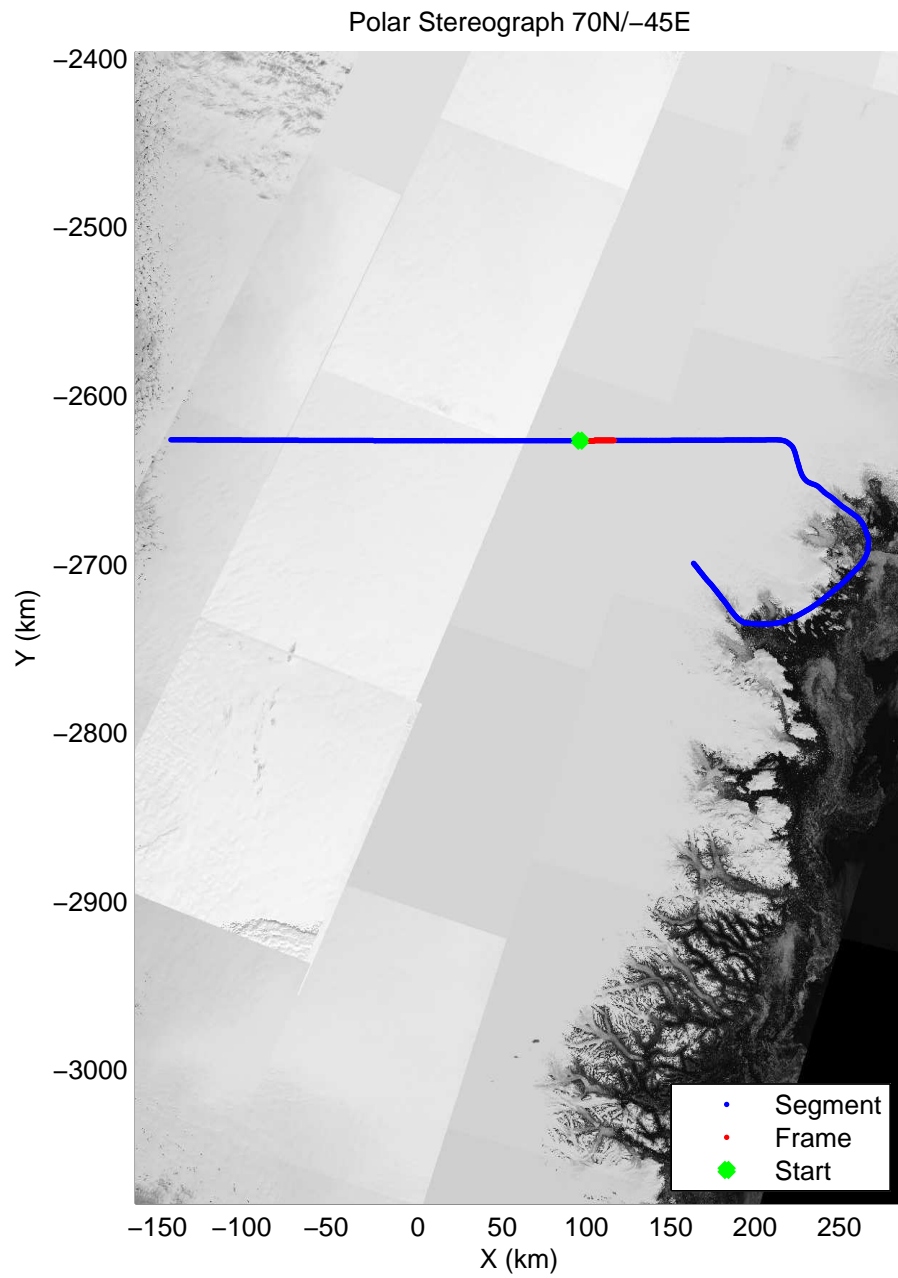

accum 2010\_Greenland\_P3: "SE Glaciers" 20100513\_01\_010: 13:14:24.4 to 13:16:40.4 GPS

accum 2010\_Greenland\_P3: "SE Glaciers" 20100513\_01\_011: 13:16:40.6 to 13:18:53.1 GPS

accum 2010\_Greenland\_P3: "SE Glaciers" 20100513\_01\_012: 13:18:53.3 to 13:21:04.5 GPS