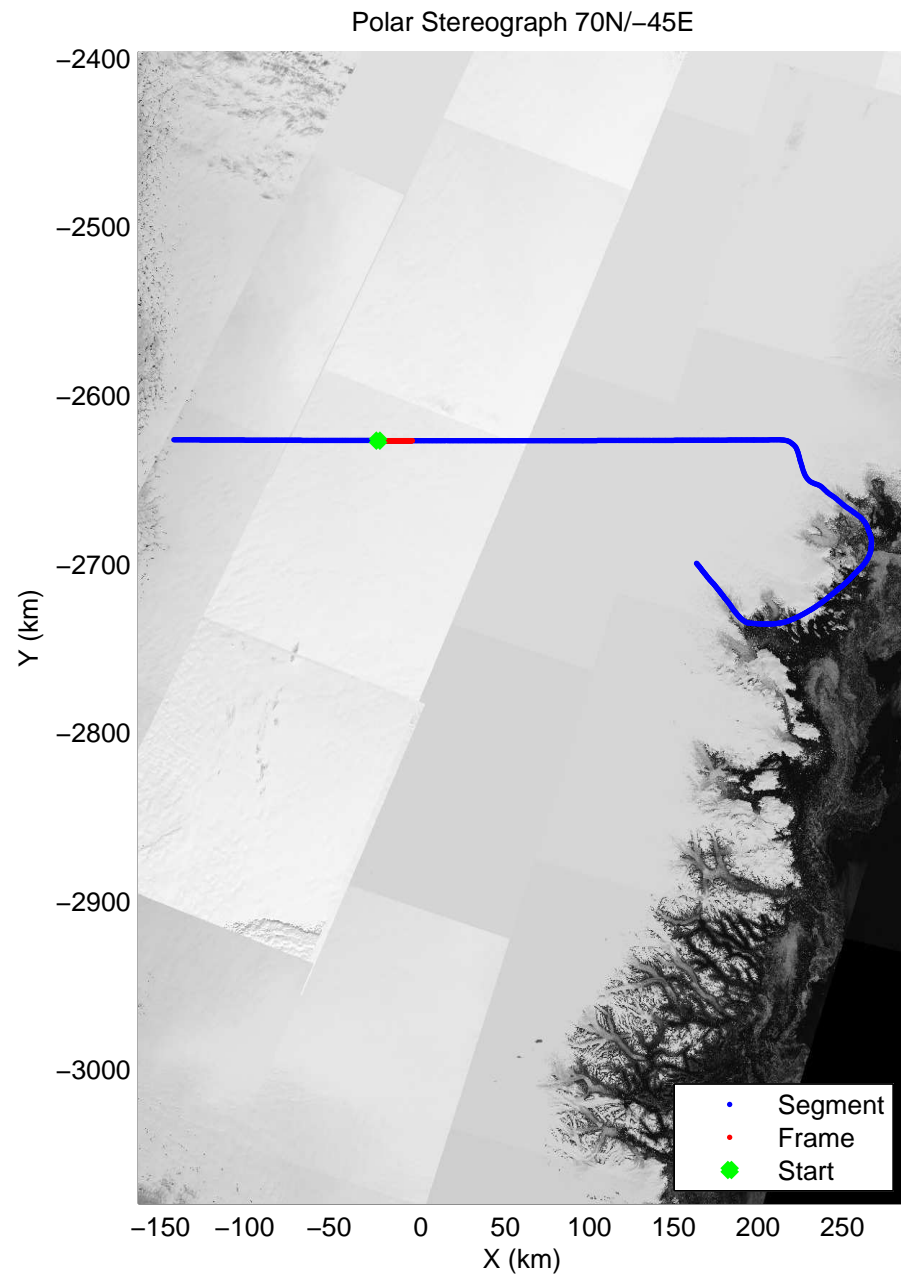

accum 2010\_Greenland\_P3: "SE Glaciers" 20100513\_01\_004: 13:00:21.8 to 13:02:42.4 GPS

accum 2010\_Greenland\_P3: "SE Glaciers" 20100513\_01\_005: 13:02:42.5 to 13:05:05.0 GPS

accum 2010\_Greenland\_P3: "SE Glaciers" 20100513\_01\_006: 13:05:05.1 to 13:07:28.4 GPS