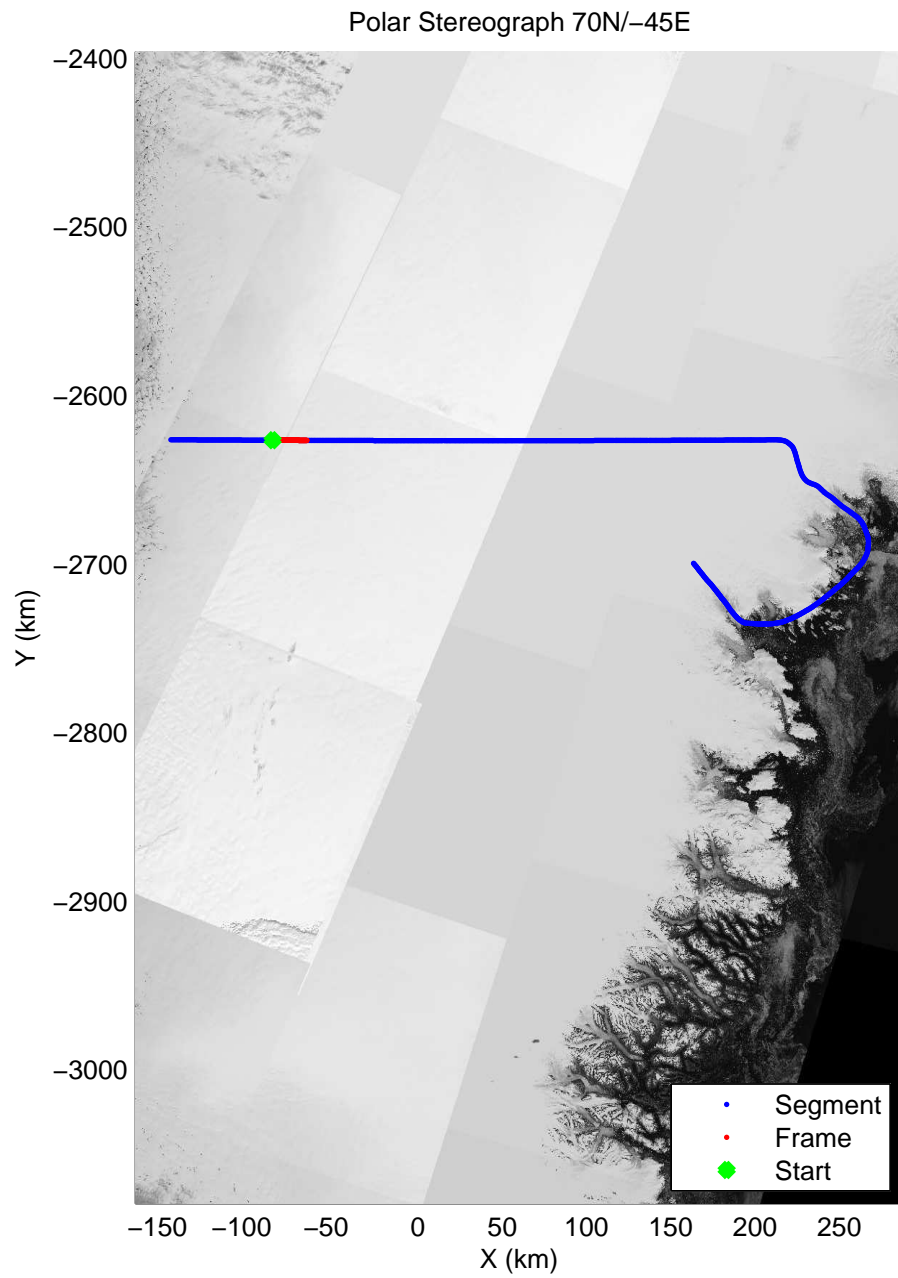

accum 2010\_Greenland\_P3: "SE Glaciers" 20100513\_01\_001: 12:53:11.7 to 12:55:31.2 GPS

accum 2010\_Greenland\_P3: "SE Glaciers" 20100513\_01\_002: 12:55:31.4 to 12:57:57.8 GPS

accum 2010\_Greenland\_P3: "SE Glaciers" 20100513\_01\_003: 12:57:58.0 to 13:00:21.6 GPS