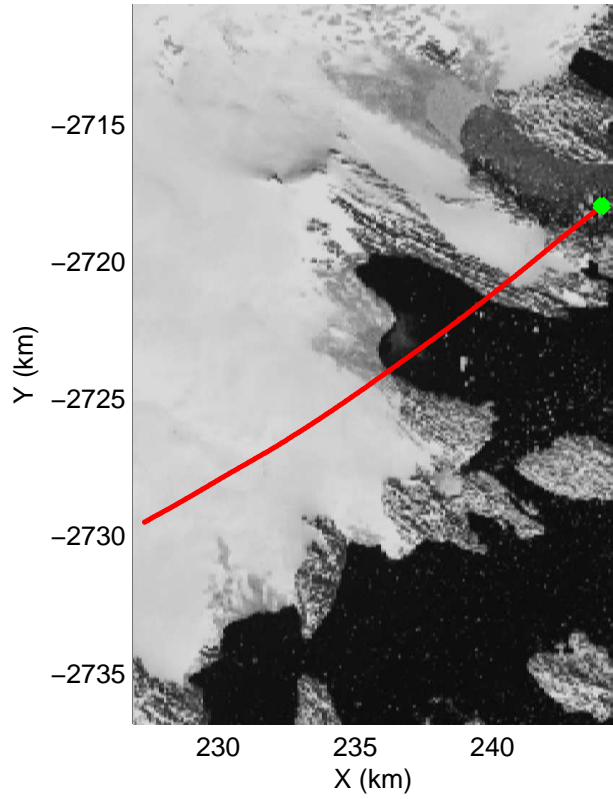

accum 2010\_Greenland\_P3: "SE Glaciers" 20100513\_01\_022: 13:40:43.5 to 13:43:04.1 GPS

accum 2010\_Greenland\_P3: "SE Glaciers" 20100513\_01\_023: 13:43:04.3 to 13:45:55.4 GPS

accum 2010\_Greenland\_P3: "SE Glaciers" 20100513\_01\_024: 13:45:55.6 to 13:48:53.4 GPS