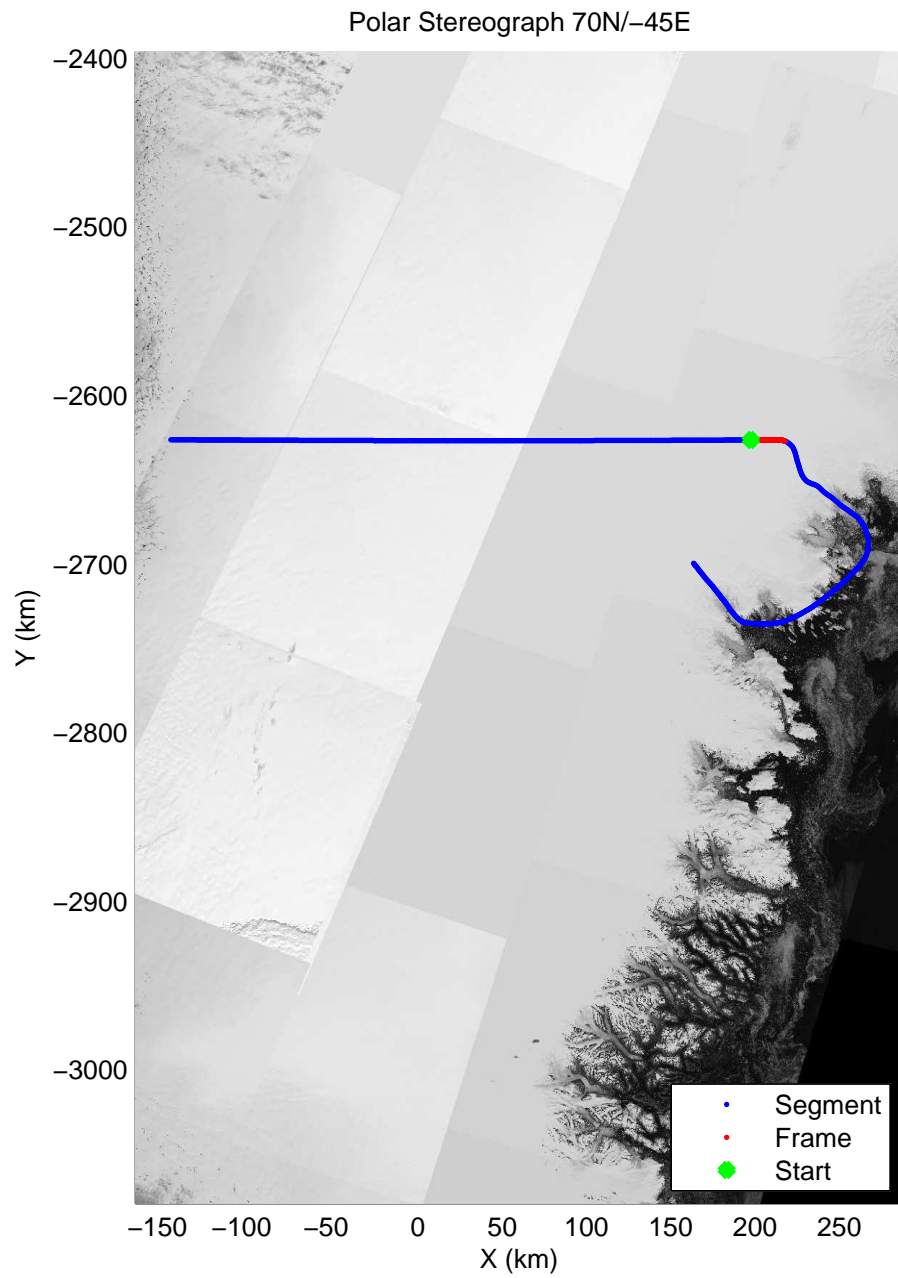

accum 2010\_Greenland\_P3: "SE Glaciers" 20100513\_01\_016: 13:27:47.6 to 13:30:04.8 GPS

accum 2010\_Greenland\_P3: "SE Glaciers" 20100513\_01\_017: 13:30:05.0 to 13:32:22.1 GPS

accum 2010\_Greenland\_P3: "SE Glaciers" 20100513\_01\_018: 13:32:22.3 to 13:34:39.7 GPS