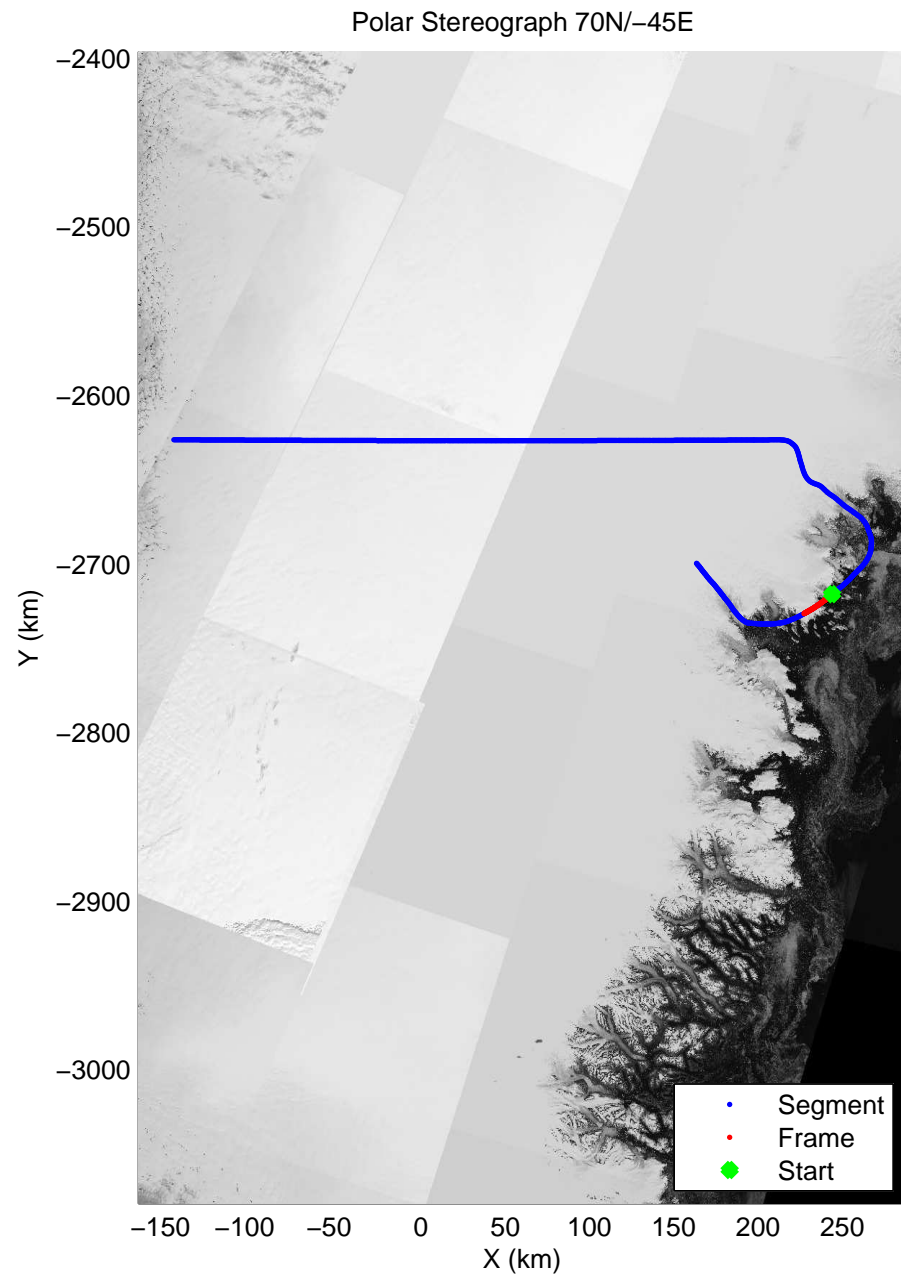

accum 2010\_Greenland\_P3: "SE Glaciers" 20100513\_01\_022: 13:40:43.5 to 13:43:04.1 GPS

accum 2010\_Greenland\_P3: "SE Glaciers" 20100513\_01\_023: 13:43:04.3 to 13:45:55.4 GPS

accum 2010\_Greenland\_P3: "SE Glaciers" 20100513\_01\_024: 13:45:55.6 to 13:48:53.4 GPS