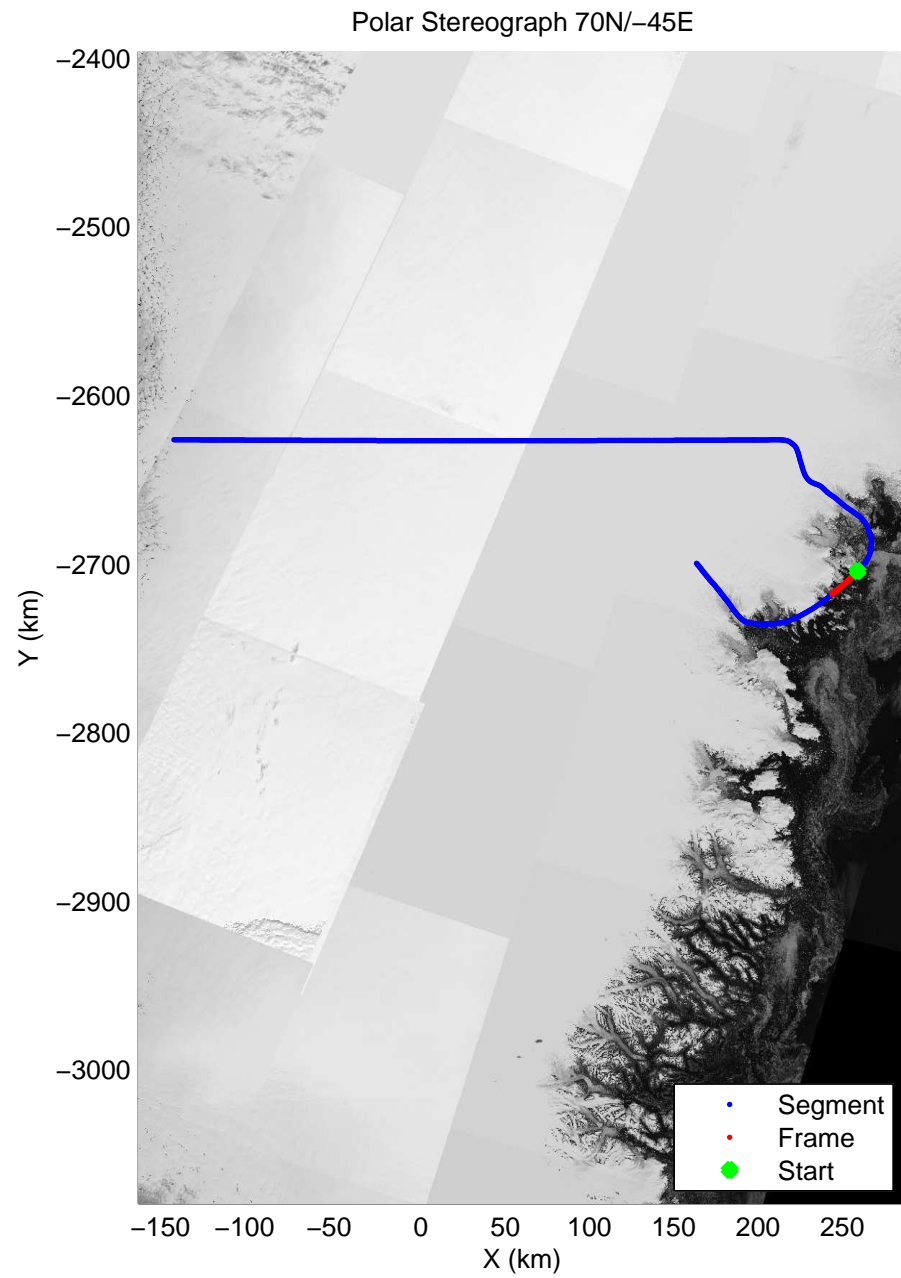

accum 2010\_Greenland\_P3: "SE Glaciers" 20100513\_01\_022: 13:40:43.5 to 13:43:04.1 GPS

accum 2010\_Greenland\_P3: "SE Glaciers" 20100513\_01\_023: 13:43:04.3 to 13:45:55.4 GPS

accum 2010\_Greenland\_P3: "SE Glaciers" 20100513\_01\_024: 13:45:55.6 to 13:48:53.4 GPS