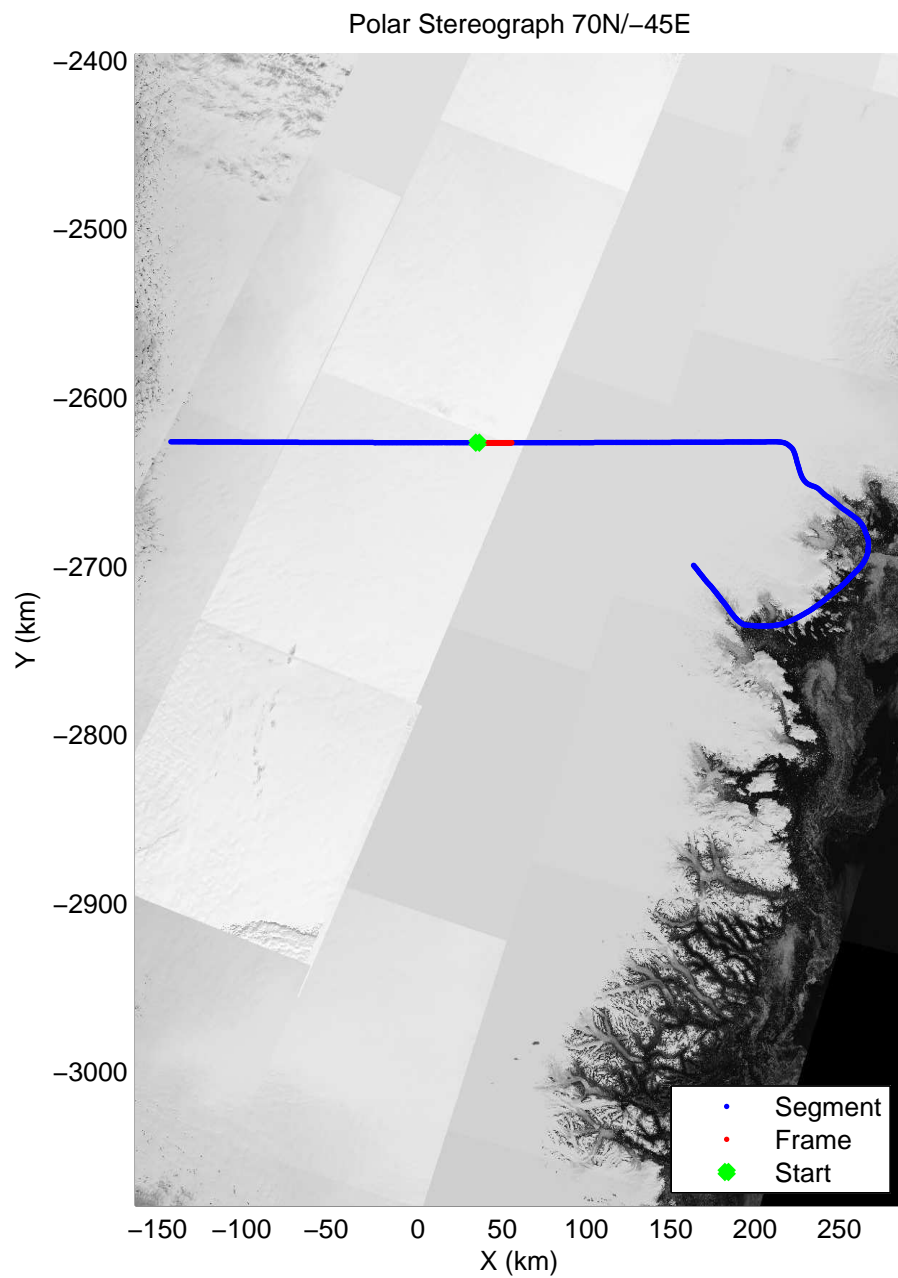

accum 2010\_Greenland\_P3: "SE Glaciers" 20100513\_01\_007: 13:07:28.6 to 13:09:47.8 GPS

accum 2010\_Greenland\_P3: "SE Glaciers" 20100513\_01\_008: 13:09:48.0 to 13:12:06.6 GPS

accum 2010\_Greenland\_P3: "SE Glaciers" 20100513\_01\_009: 13:12:06.8 to 13:14:24.1 GPS