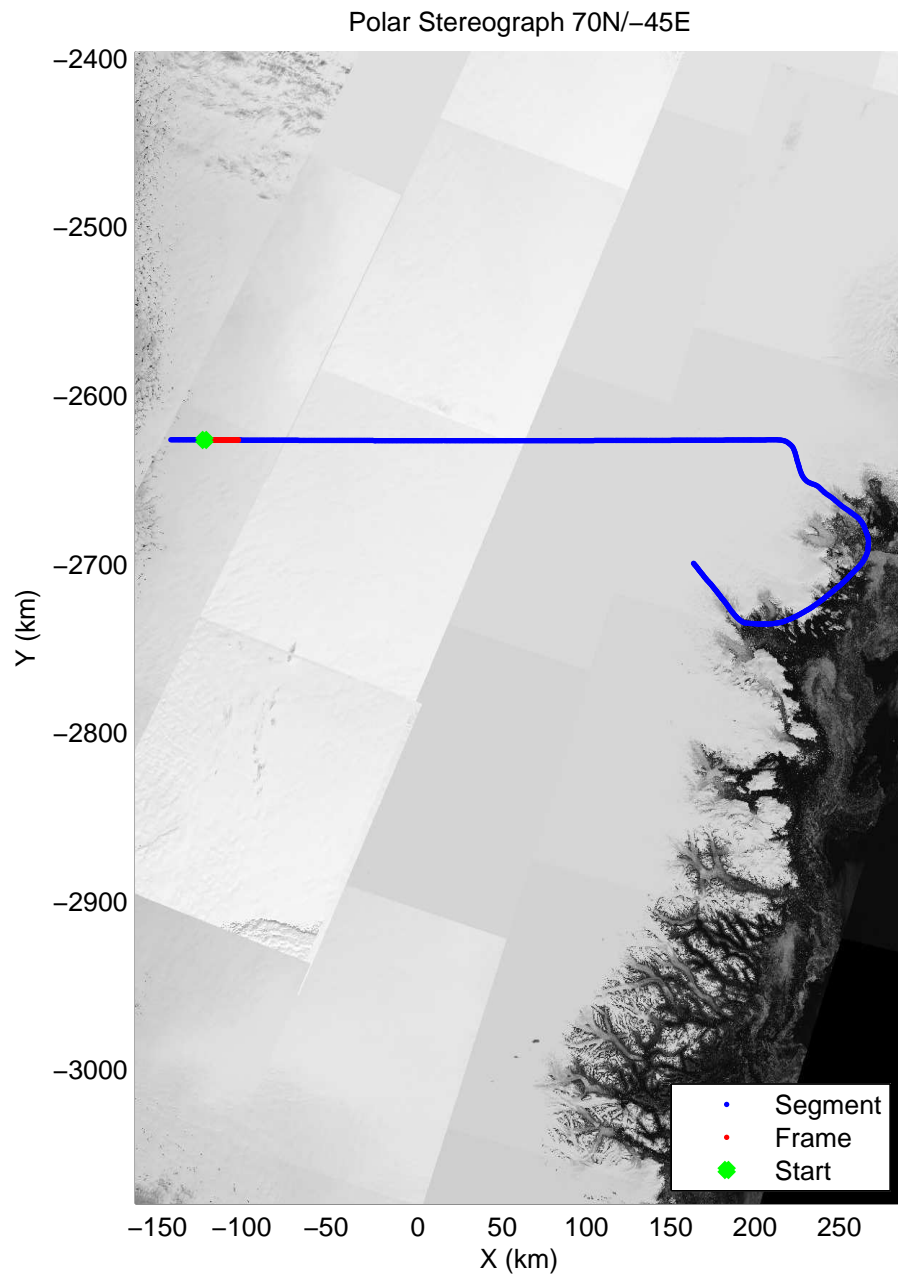

accum 2010\_Greenland\_P3: "SE Glaciers" 20100513\_01\_001: 12:53:11.7 to 12:55:31.2 GPS

accum 2010\_Greenland\_P3: "SE Glaciers" 20100513\_01\_002: 12:55:31.4 to 12:57:57.8 GPS

accum 2010\_Greenland\_P3: "SE Glaciers" 20100513\_01\_003: 12:57:58.0 to 13:00:21.6 GPS