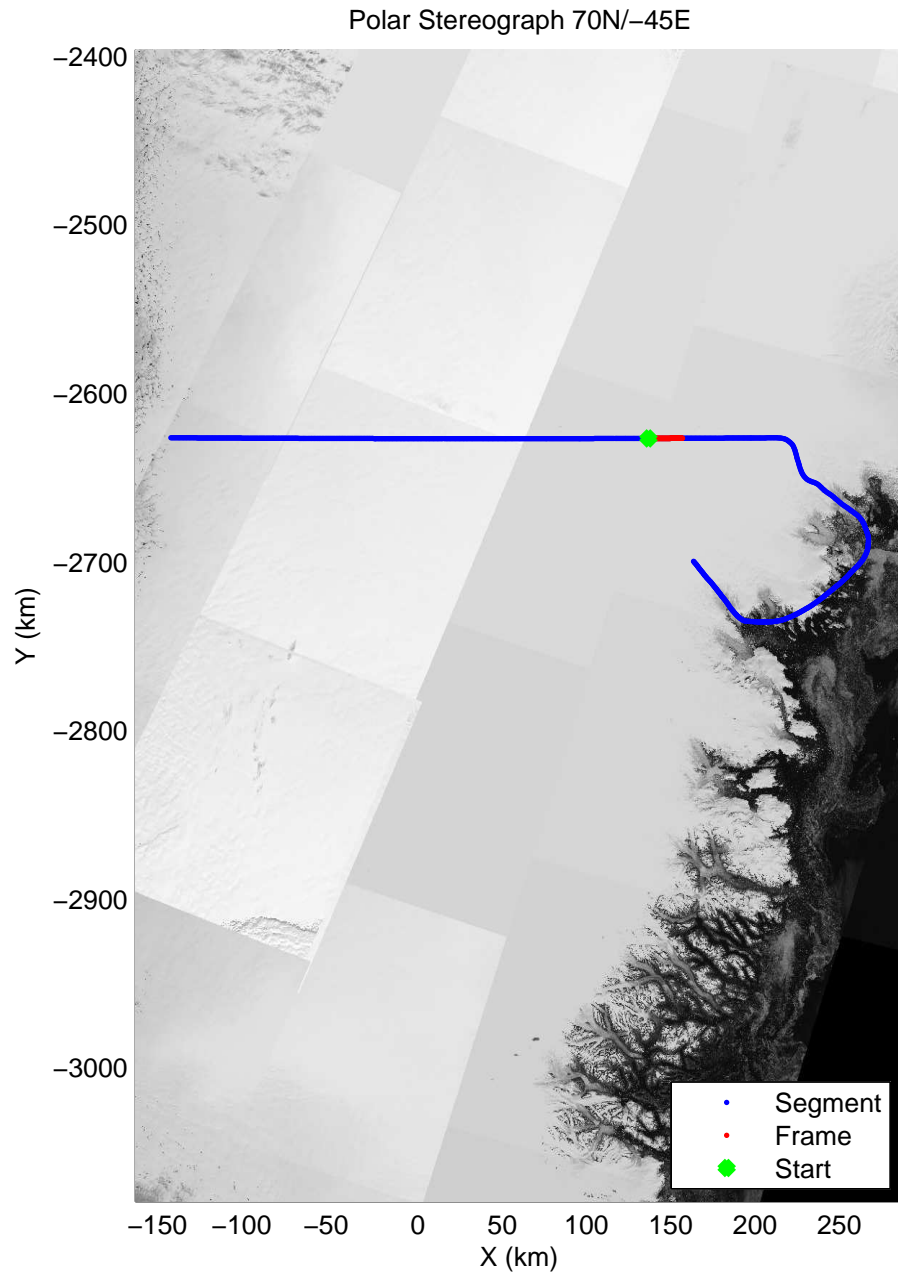

accum 2010\_Greenland\_P3: "SE Glaciers" 20100513\_01\_013: 13:21:04.7 to 13:23:15.9 GPS

accum 2010\_Greenland\_P3: "SE Glaciers" 20100513\_01\_014: 13:23:16.1 to 13:25:31.0 GPS

accum 2010\_Greenland\_P3: "SE Glaciers" 20100513\_01\_015: 13:25:31.2 to 13:27:47.4 GPS