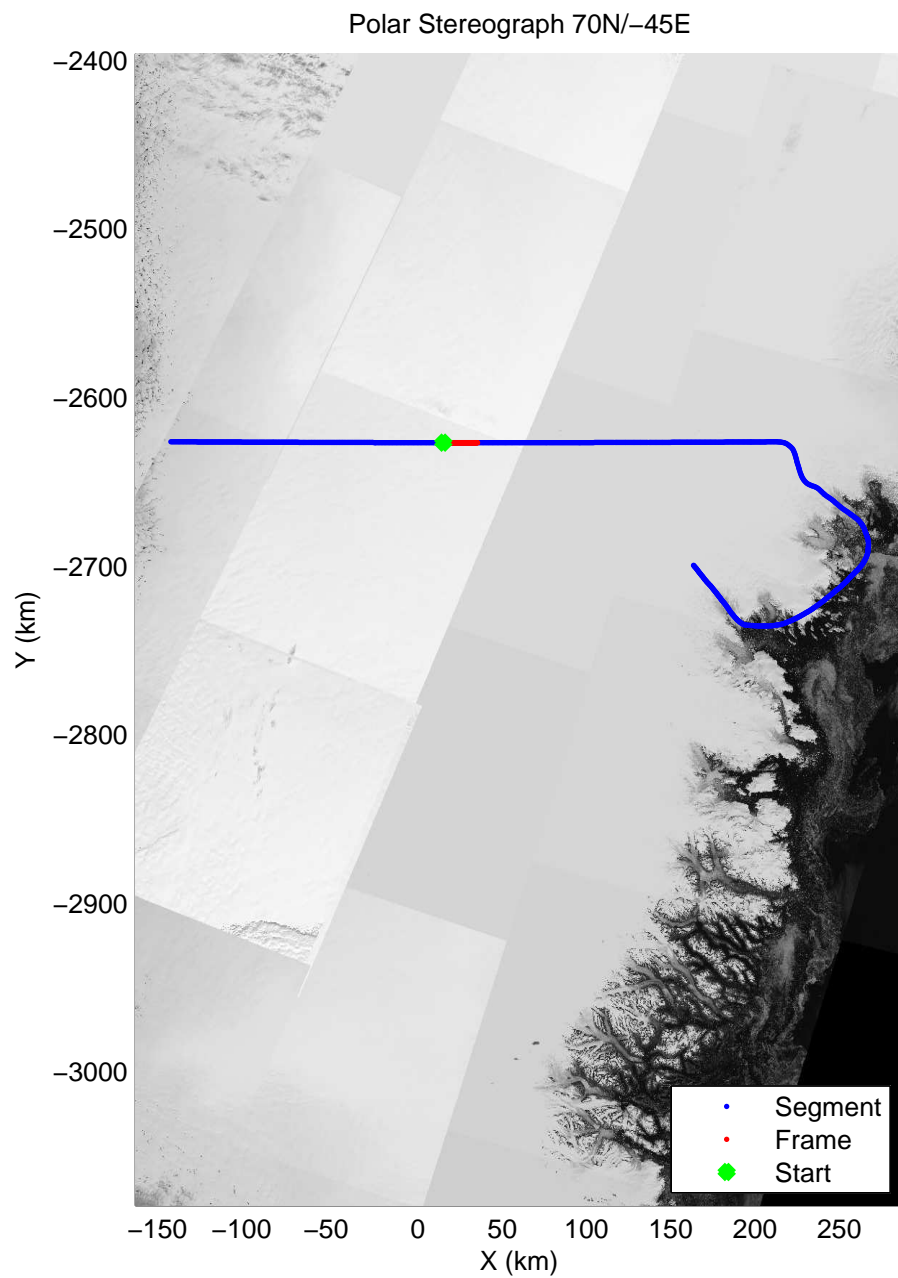

accum 2010\_Greenland\_P3: "SE Glaciers" 20100513\_01\_007: 13:07:28.6 to 13:09:47.8 GPS

accum 2010\_Greenland\_P3: "SE Glaciers" 20100513\_01\_008: 13:09:48.0 to 13:12:06.6 GPS

accum 2010\_Greenland\_P3: "SE Glaciers" 20100513\_01\_009: 13:12:06.8 to 13:14:24.1 GPS