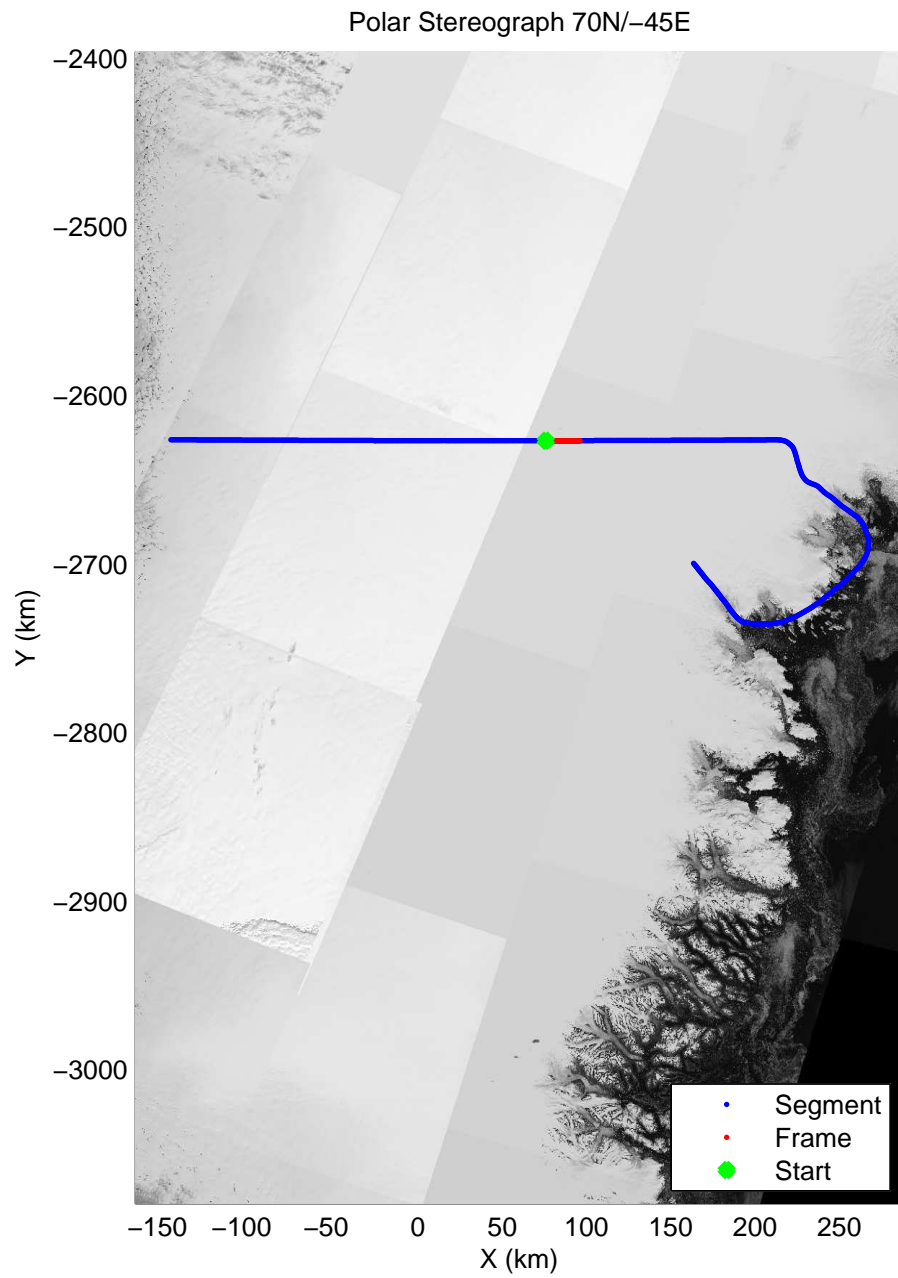

accum 2010\_Greenland\_P3: "SE Glaciers" 20100513\_01\_010: 13:14:24.4 to 13:16:40.4 GPS

accum 2010\_Greenland\_P3: "SE Glaciers" 20100513\_01\_011: 13:16:40.6 to 13:18:53.1 GPS

accum 2010\_Greenland\_P3: "SE Glaciers" 20100513\_01\_012: 13:18:53.3 to 13:21:04.5 GPS