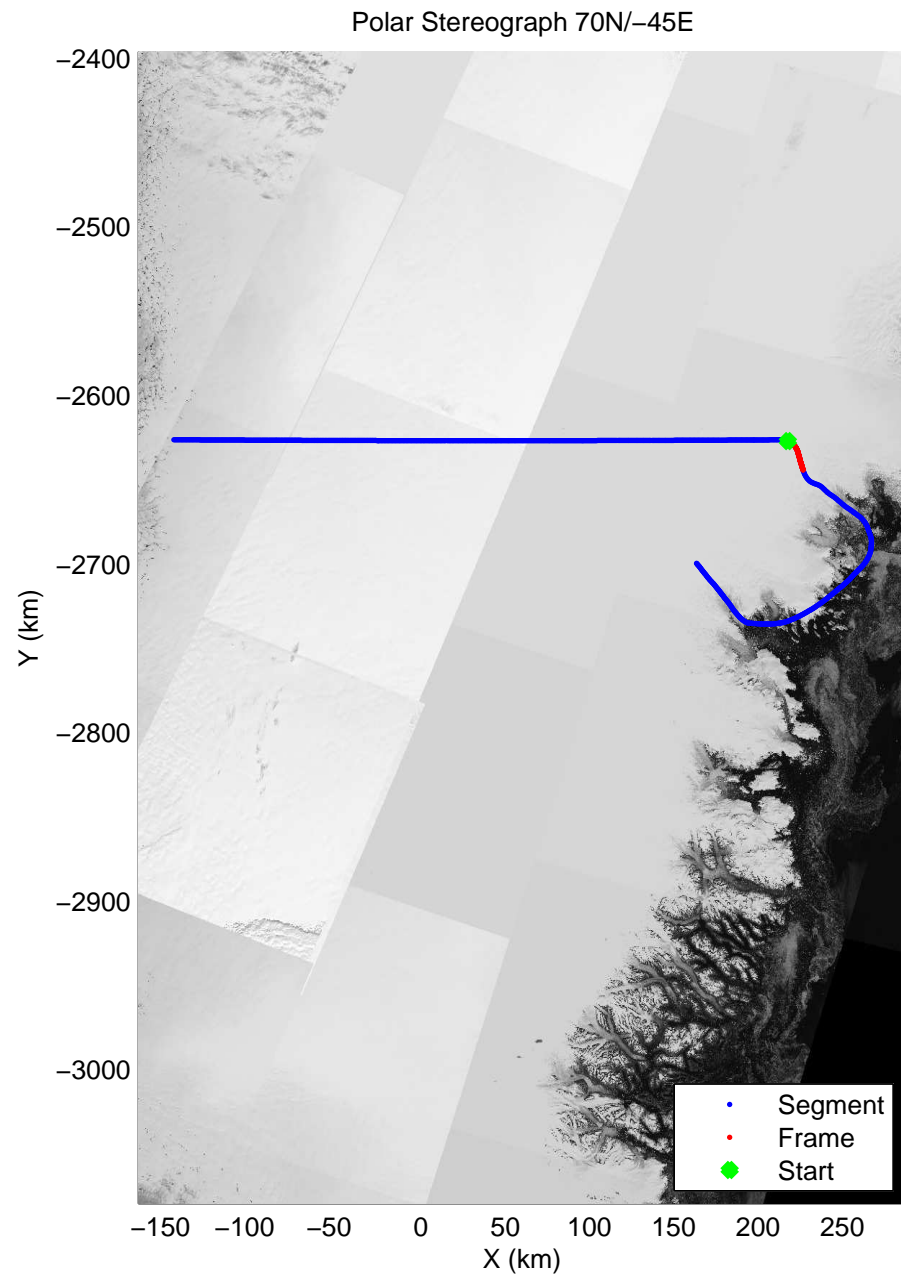

accum 2010\_Greenland\_P3: "SE Glaciers" 20100513\_01\_016: 13:27:47.6 to 13:30:04.8 GPS

accum 2010\_Greenland\_P3: "SE Glaciers" 20100513\_01\_017: 13:30:05.0 to 13:32:22.1 GPS

accum 2010\_Greenland\_P3: "SE Glaciers" 20100513\_01\_018: 13:32:22.3 to 13:34:39.7 GPS