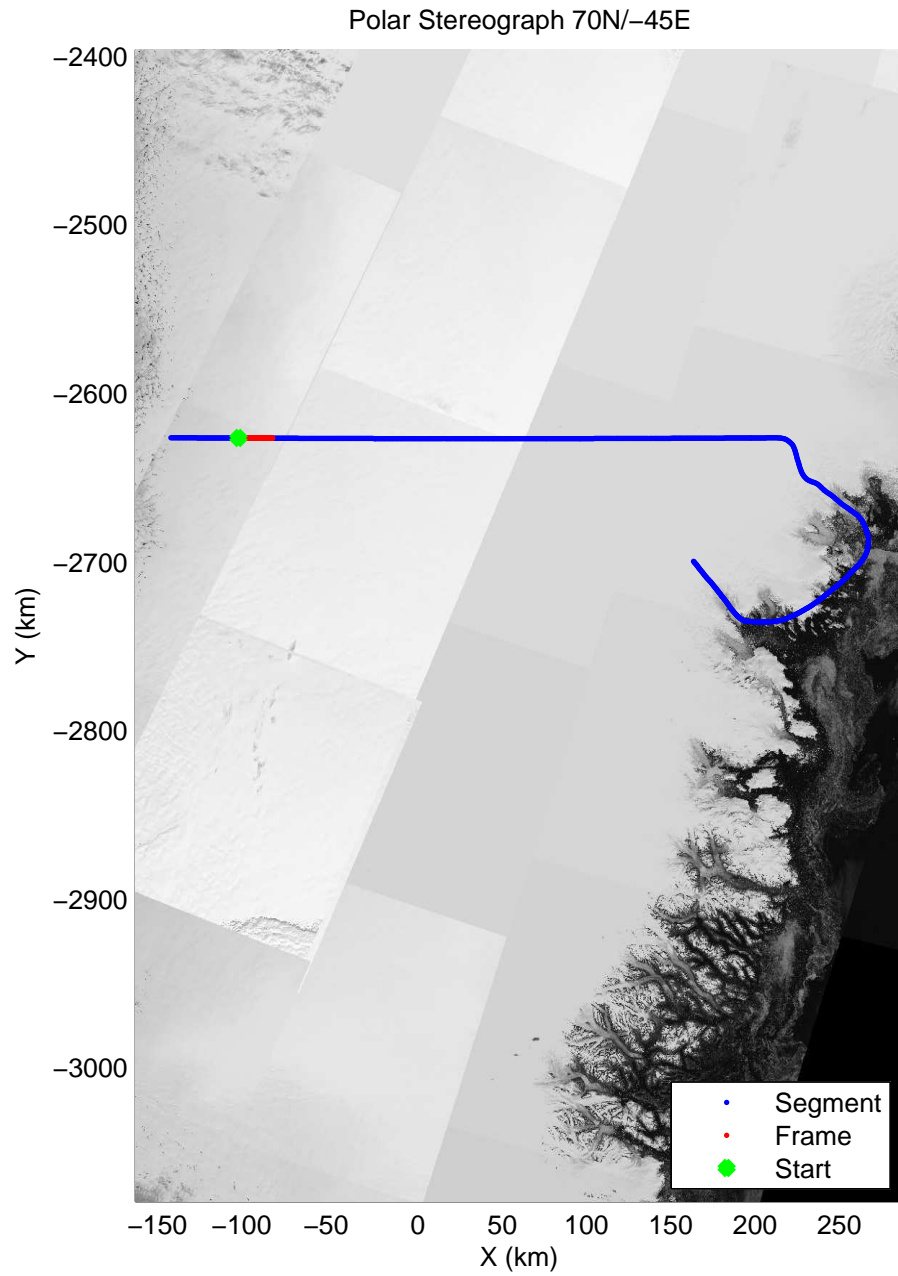

accum 2010\_Greenland\_P3: "SE Glaciers" 20100513\_01\_001: 12:53:11.7 to 12:55:31.2 GPS

accum 2010\_Greenland\_P3: "SE Glaciers" 20100513\_01\_002: 12:55:31.4 to 12:57:57.8 GPS

accum 2010\_Greenland\_P3: "SE Glaciers" 20100513\_01\_003: 12:57:58.0 to 13:00:21.6 GPS