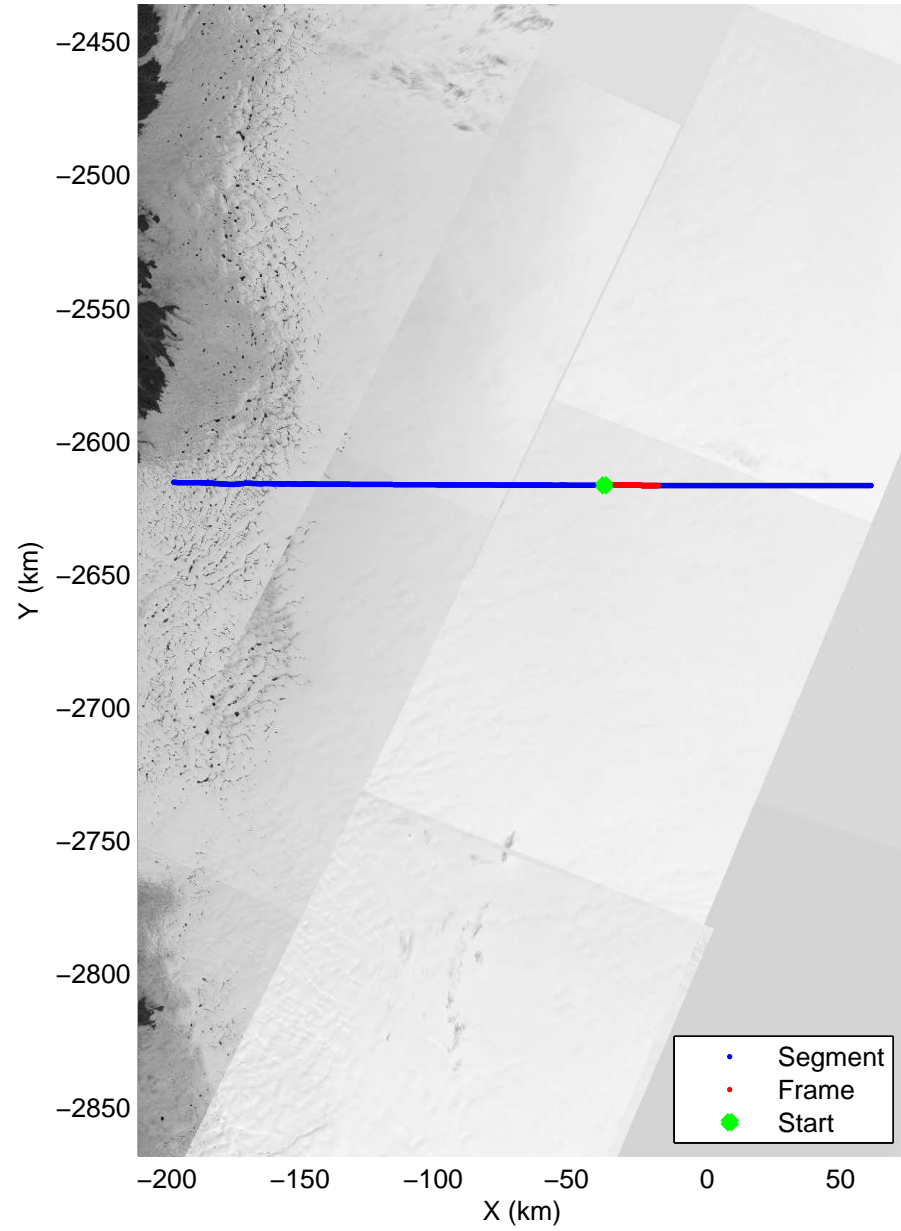

Polar Stereograph 70N/-45E

accum 2010\_Greenland\_P3: "SE Coastal" 20100512\_01\_005: 12:14:54.6 to 12:17:06.0 GPS

Polar Stereograph 70N/-45E

accum 2010\_Greenland\_P3: "SE Coastal" 20100512\_01\_006: 12:17:06.2 to 12:19:16.3 GPS

Polar Stereograph 70N/-45E

accum 2010\_Greenland\_P3: "SE Coastal" 20100512\_01\_007: 12:19:16.4 to 12:21:34.9 GPS

Polar Stereograph 70N/-45E

accum 2010\_Greenland\_P3: "SE Coastal" 20100512\_01\_008: 12:21:35.1 to 12:24:01.9 GPS

Polar Stereograph 70N/-45E

accum 2010\_Greenland\_P3: "SE Coastal" 20100512\_01\_009: 12:24:02.2 to 12:26:20.3 GPS

Polar Stereograph 70N/-45E

accum 2010\_Greenland\_P3: "SE Coastal" 20100512\_01\_010: 12:26:20.5 to 12:28:35.2 GPS

Polar Stereograph 70N/-45E

accum 2010\_Greenland\_P3: "SE Coastal" 20100512\_01\_013: 12:33:02.7 to 12:35:09.2 GPS