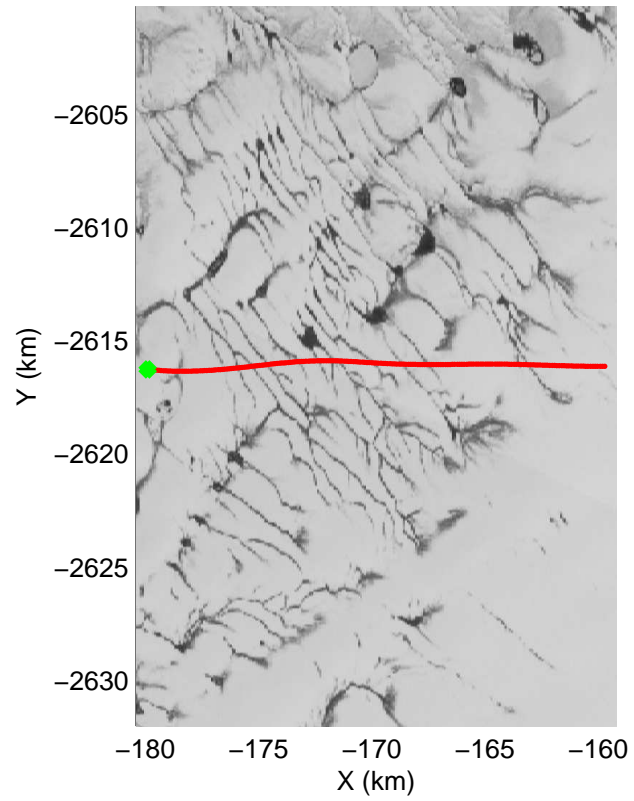

Polar Stereograph 70N/-45E

accum 2010\_Greenland\_P3: "SE Coastal" 20100512\_01\_001: 12:06:00.2 to 12:08:14.3 GPS

accum 2010\_Greenland\_P3: "SE Coastal" 20100512\_01\_002: 12:08:14.5 to 12:10:28.1 GPS

Polar Stereograph 70N/-45E

accum 2010\_Greenland\_P3: "SE Coastal" 20100512\_01\_005: 12:14:54.6 to 12:17:06.0 GPS

Polar Stereograph 70N/-45E

accum 2010\_Greenland\_P3: "SE Coastal" 20100512\_01\_006: 12:17:06.2 to 12:19:16.3 GPS

accum 2010\_Greenland\_P3: "SE Coastal" 20100512\_01\_011: 12:28:35.4 to 12:30:49.4 GPS

Polar Stereograph 70N/-45E

accum 2010\_Greenland\_P3: "SE Coastal" 20100512\_01\_012: 12:30:49.5 to 12:33:02.5 GPS

Polar Stereograph 70N/-45E

accum 2010\_Greenland\_P3: "SE Coastal" 20100512\_01\_013: 12:33:02.7 to 12:35:09.2 GPS