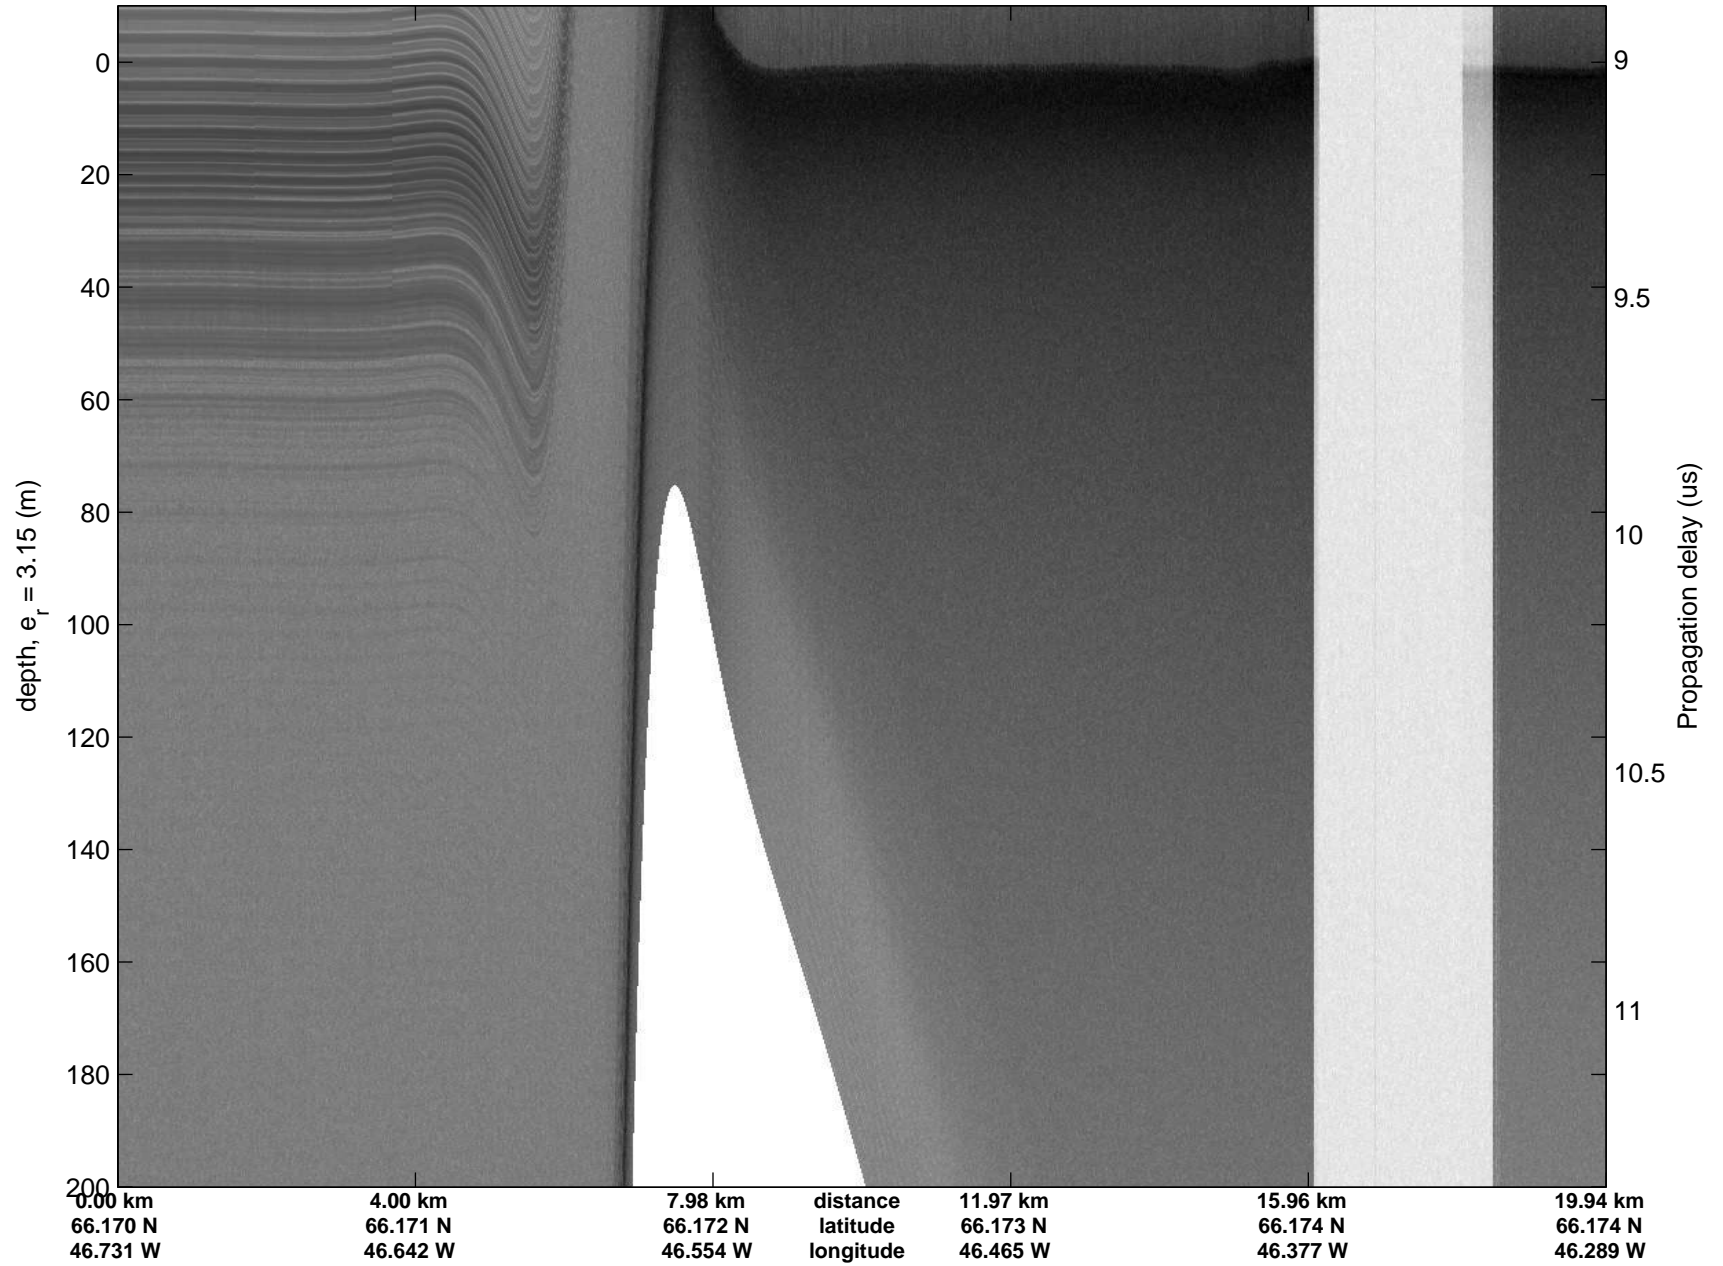

Polar Stereograph 70N/-45E

accum 2010\_Greenland\_P3: "SE Coastal" 20100512\_01\_005: 12:14:54.6 to 12:17:06.0 GPS

Polar Stereograph 70N/-45E

accum 2010\_Greenland\_P3: "SE Coastal" 20100512\_01\_006: 12:17:06.2 to 12:19:16.3 GPS

Polar Stereograph 70N/-45E

accum 2010\_Greenland\_P3: "SE Coastal" 20100512\_01\_007: 12:19:16.4 to 12:21:34.9 GPS

Polar Stereograph 70N/-45E

accum 2010\_Greenland\_P3: "SE Coastal" 20100512\_01\_008: 12:21:35.1 to 12:24:01.9 GPS

Polar Stereograph 70N/-45E

accum 2010\_Greenland\_P3: "SE Coastal" 20100512\_01\_009: 12:24:02.2 to 12:26:20.3 GPS

Polar Stereograph 70N/-45E

accum 2010\_Greenland\_P3: "SE Coastal" 20100512\_01\_010: 12:26:20.5 to 12:28:35.2 GPS

Polar Stereograph 70N/-45E

accum 2010\_Greenland\_P3: "SE Coastal" 20100512\_01\_013: 12:33:02.7 to 12:35:09.2 GPS