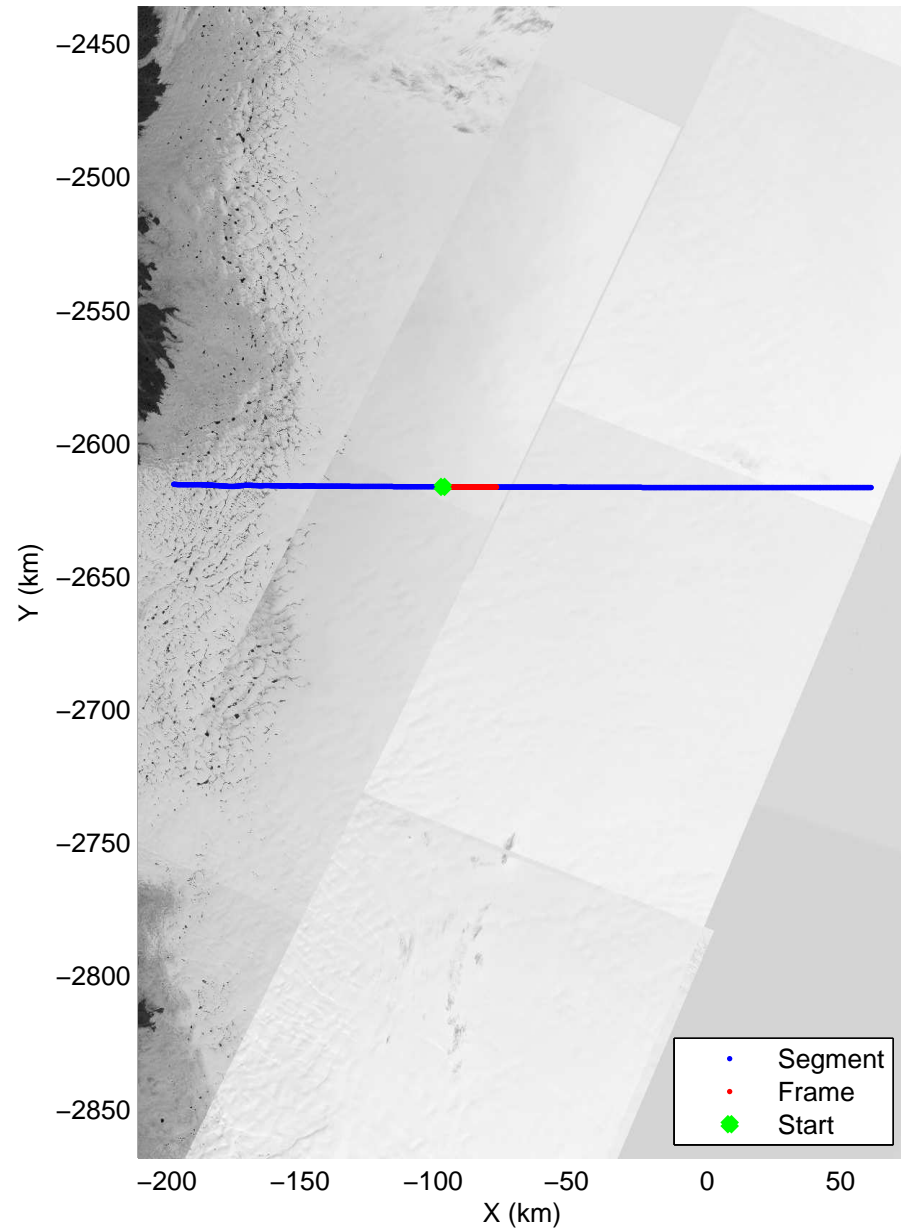

Polar Stereograph 70N/-45E

accum 2010\_Greenland\_P3: "SE Coastal" 20100512\_01\_005: 12:14:54.6 to 12:17:06.0 GPS

Polar Stereograph 70N/-45E

accum 2010\_Greenland\_P3: "SE Coastal" 20100512\_01\_006: 12:17:06.2 to 12:19:16.3 GPS

Polar Stereograph 70N/-45E

accum 2010\_Greenland\_P3: "SE Coastal" 20100512\_01\_007: 12:19:16.4 to 12:21:34.9 GPS

Polar Stereograph 70N/-45E

accum 2010\_Greenland\_P3: "SE Coastal" 20100512\_01\_008: 12:21:35.1 to 12:24:01.9 GPS

Polar Stereograph 70N/-45E

accum 2010\_Greenland\_P3: "SE Coastal" 20100512\_01\_009: 12:24:02.2 to 12:26:20.3 GPS

Polar Stereograph 70N/-45E

accum 2010\_Greenland\_P3: "SE Coastal" 20100512\_01\_010: 12:26:20.5 to 12:28:35.2 GPS

Polar Stereograph 70N/-45E

accum 2010\_Greenland\_P3: "SE Coastal" 20100512\_01\_013: 12:33:02.7 to 12:35:09.2 GPS