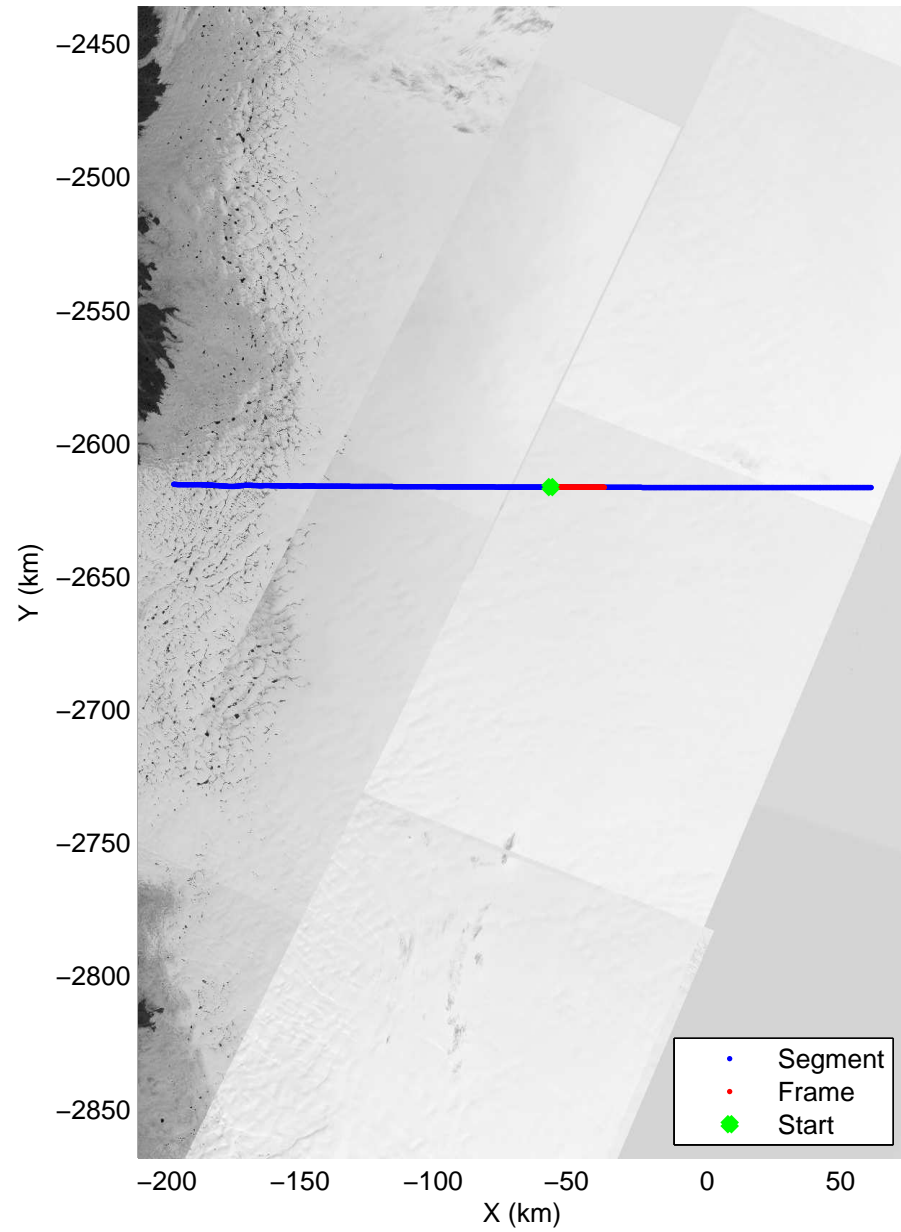

Polar Stereograph 70N/-45E

accum 2010\_Greenland\_P3: "SE Coastal" 20100512\_01\_005: 12:14:54.6 to 12:17:06.0 GPS

Polar Stereograph 70N/-45E

accum 2010\_Greenland\_P3: "SE Coastal" 20100512\_01\_006: 12:17:06.2 to 12:19:16.3 GPS

Polar Stereograph 70N/-45E

accum 2010\_Greenland\_P3: "SE Coastal" 20100512\_01\_007: 12:19:16.4 to 12:21:34.9 GPS

Polar Stereograph 70N/-45E

accum 2010\_Greenland\_P3: "SE Coastal" 20100512\_01\_008: 12:21:35.1 to 12:24:01.9 GPS

Polar Stereograph 70N/-45E

accum 2010\_Greenland\_P3: "SE Coastal" 20100512\_01\_009: 12:24:02.2 to 12:26:20.3 GPS

Polar Stereograph 70N/-45E

accum 2010\_Greenland\_P3: "SE Coastal" 20100512\_01\_010: 12:26:20.5 to 12:28:35.2 GPS

Polar Stereograph 70N/-45E

accum 2010\_Greenland\_P3: "SE Coastal" 20100512\_01\_013: 12:33:02.7 to 12:35:09.2 GPS