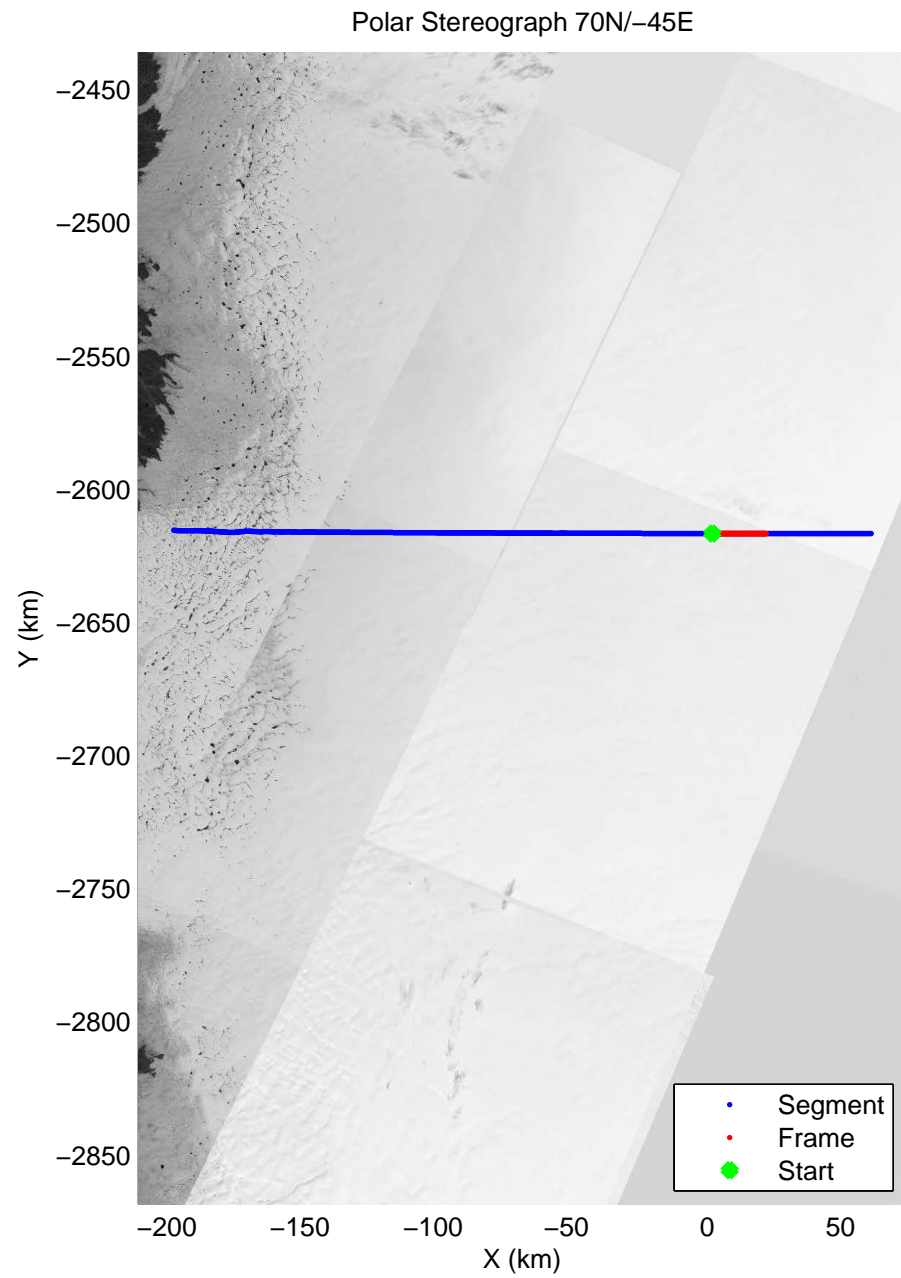

Polar Stereograph 70N/-45E

accum 2010\_Greenland\_P3: "SE Coastal" 20100512\_01\_007: 12:19:16.4 to 12:21:34.9 GPS

Polar Stereograph 70N/-45E

accum 2010\_Greenland\_P3: "SE Coastal" 20100512\_01\_008: 12:21:35.1 to 12:24:01.9 GPS

Polar Stereograph 70N/-45E

accum 2010\_Greenland\_P3: "SE Coastal" 20100512\_01\_009: 12:24:02.2 to 12:26:20.3 GPS

Polar Stereograph 70N/-45E

accum 2010\_Greenland\_P3: "SE Coastal" 20100512\_01\_010: 12:26:20.5 to 12:28:35.2 GPS

accum 2010\_Greenland\_P3: "SE Coastal" 20100512\_01\_011: 12:28:35.4 to 12:30:49.4 GPS

Polar Stereograph 70N/-45E

accum 2010\_Greenland\_P3: "SE Coastal" 20100512\_01\_012: 12:30:49.5 to 12:33:02.5 GPS

Polar Stereograph 70N/-45E

accum 2010\_Greenland\_P3: "SE Coastal" 20100512\_01\_013: 12:33:02.7 to 12:35:09.2 GPS