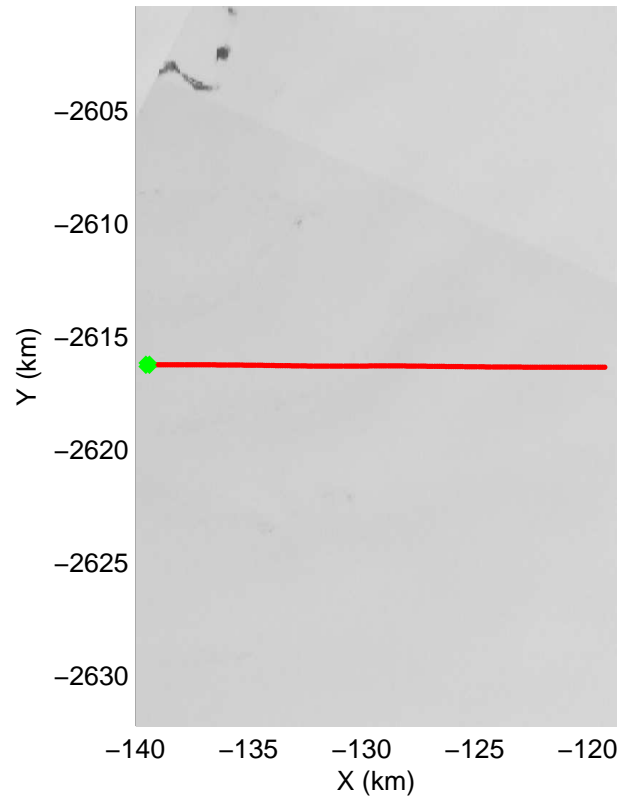

Polar Stereograph 70N/-45E

accum 2010\_Greenland\_P3: "SE Coastal" 20100512\_01\_001: 12:06:00.2 to 12:08:14.3 GPS

accum 2010\_Greenland\_P3: "SE Coastal" 20100512\_01\_002: 12:08:14.5 to 12:10:28.1 GPS

Polar Stereograph 70N/-45E

accum 2010\_Greenland\_P3: "SE Coastal" 20100512\_01\_003: 12:10:28.2 to 12:12:42.8 GPS

accum 2010\_Greenland\_P3: "SE Coastal" 20100512\_01\_004: 12:12:43.0 to 12:14:54.3 GPS

Polar Stereograph 70N/-45E

accum 2010\_Greenland\_P3: "SE Coastal" 20100512\_01\_005: 12:14:54.6 to 12:17:06.0 GPS

Polar Stereograph 70N/-45E

accum 2010\_Greenland\_P3: "SE Coastal" 20100512\_01\_006: 12:17:06.2 to 12:19:16.3 GPS

Polar Stereograph 70N/-45E

accum 2010\_Greenland\_P3: "SE Coastal" 20100512\_01\_013: 12:33:02.7 to 12:35:09.2 GPS