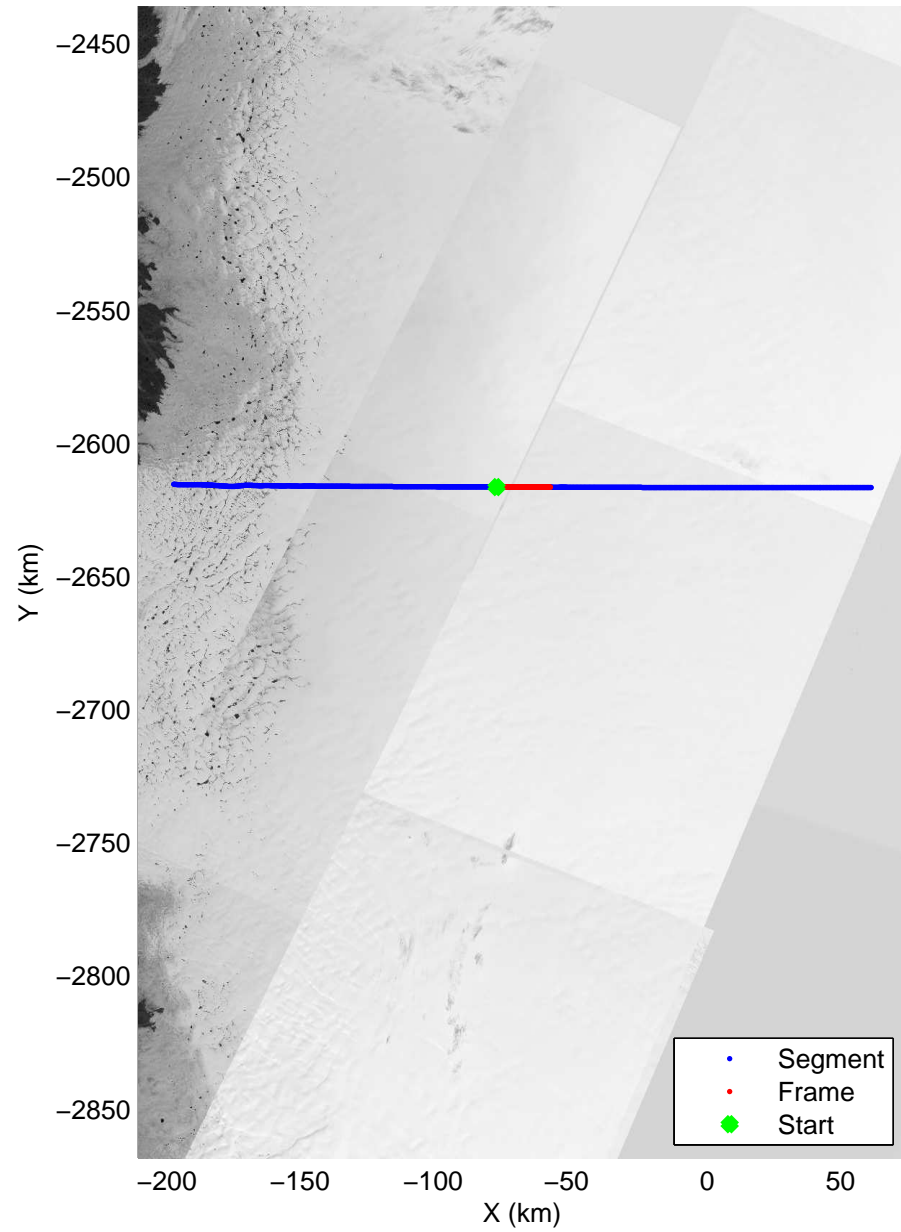

Polar Stereograph 70N/-45E

accum 2010\_Greenland\_P3: "SE Coastal" 20100512\_01\_005: 12:14:54.6 to 12:17:06.0 GPS

Polar Stereograph 70N/-45E

accum 2010\_Greenland\_P3: "SE Coastal" 20100512\_01\_006: 12:17:06.2 to 12:19:16.3 GPS

Polar Stereograph 70N/-45E

accum 2010\_Greenland\_P3: "SE Coastal" 20100512\_01\_007: 12:19:16.4 to 12:21:34.9 GPS

Polar Stereograph 70N/-45E

accum 2010\_Greenland\_P3: "SE Coastal" 20100512\_01\_008: 12:21:35.1 to 12:24:01.9 GPS

Polar Stereograph 70N/-45E

accum 2010\_Greenland\_P3: "SE Coastal" 20100512\_01\_009: 12:24:02.2 to 12:26:20.3 GPS

Polar Stereograph 70N/-45E

accum 2010\_Greenland\_P3: "SE Coastal" 20100512\_01\_010: 12:26:20.5 to 12:28:35.2 GPS

Polar Stereograph 70N/-45E

accum 2010\_Greenland\_P3: "SE Coastal" 20100512\_01\_013: 12:33:02.7 to 12:35:09.2 GPS