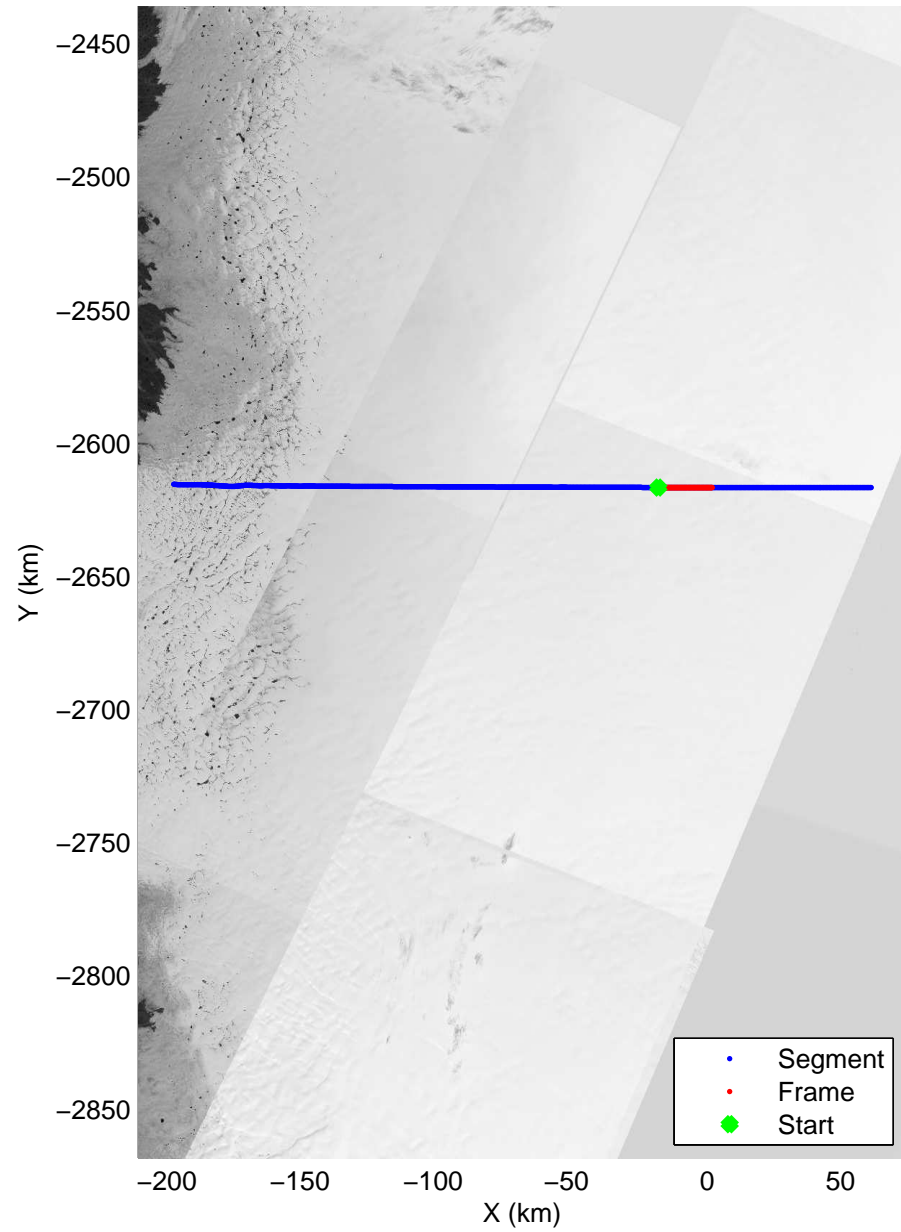

Polar Stereograph 70N/-45E

accum 2010\_Greenland\_P3: "SE Coastal" 20100512\_01\_007: 12:19:16.4 to 12:21:34.9 GPS

Polar Stereograph 70N/-45E

accum 2010\_Greenland\_P3: "SE Coastal" 20100512\_01\_008: 12:21:35.1 to 12:24:01.9 GPS

Polar Stereograph 70N/-45E

accum 2010\_Greenland\_P3: "SE Coastal" 20100512\_01\_009: 12:24:02.2 to 12:26:20.3 GPS

Polar Stereograph 70N/-45E

accum 2010\_Greenland\_P3: "SE Coastal" 20100512\_01\_010: 12:26:20.5 to 12:28:35.2 GPS

accum 2010\_Greenland\_P3: "SE Coastal" 20100512\_01\_011: 12:28:35.4 to 12:30:49.4 GPS

Polar Stereograph 70N/-45E

accum 2010\_Greenland\_P3: "SE Coastal" 20100512\_01\_012: 12:30:49.5 to 12:33:02.5 GPS

Polar Stereograph 70N/-45E

accum 2010\_Greenland\_P3: "SE Coastal" 20100512\_01\_013: 12:33:02.7 to 12:35:09.2 GPS