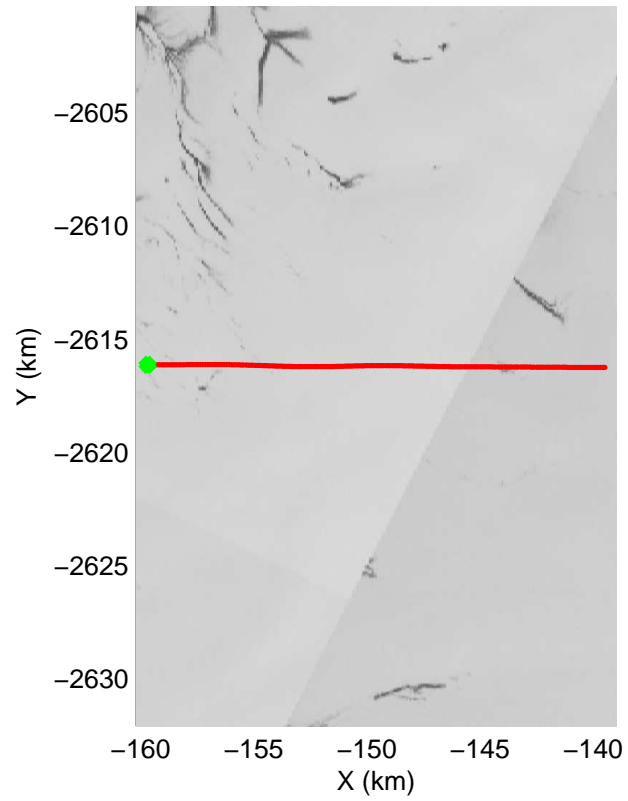

Polar Stereograph 70N/-45E

accum 2010\_Greenland\_P3: "SE Coastal" 20100512\_01\_001: 12:06:00.2 to 12:08:14.3 GPS

accum 2010\_Greenland\_P3: "SE Coastal" 20100512\_01\_002: 12:08:14.5 to 12:10:28.1 GPS

Polar Stereograph 70N/-45E

accum 2010\_Greenland\_P3: "SE Coastal" 20100512\_01\_005: 12:14:54.6 to 12:17:06.0 GPS

Polar Stereograph 70N/-45E

accum 2010\_Greenland\_P3: "SE Coastal" 20100512\_01\_006: 12:17:06.2 to 12:19:16.3 GPS

accum 2010\_Greenland\_P3: "SE Coastal" 20100512\_01\_011: 12:28:35.4 to 12:30:49.4 GPS

Polar Stereograph 70N/-45E

accum 2010\_Greenland\_P3: "SE Coastal" 20100512\_01\_012: 12:30:49.5 to 12:33:02.5 GPS

Polar Stereograph 70N/-45E

accum 2010\_Greenland\_P3: "SE Coastal" 20100512\_01\_013: 12:33:02.7 to 12:35:09.2 GPS