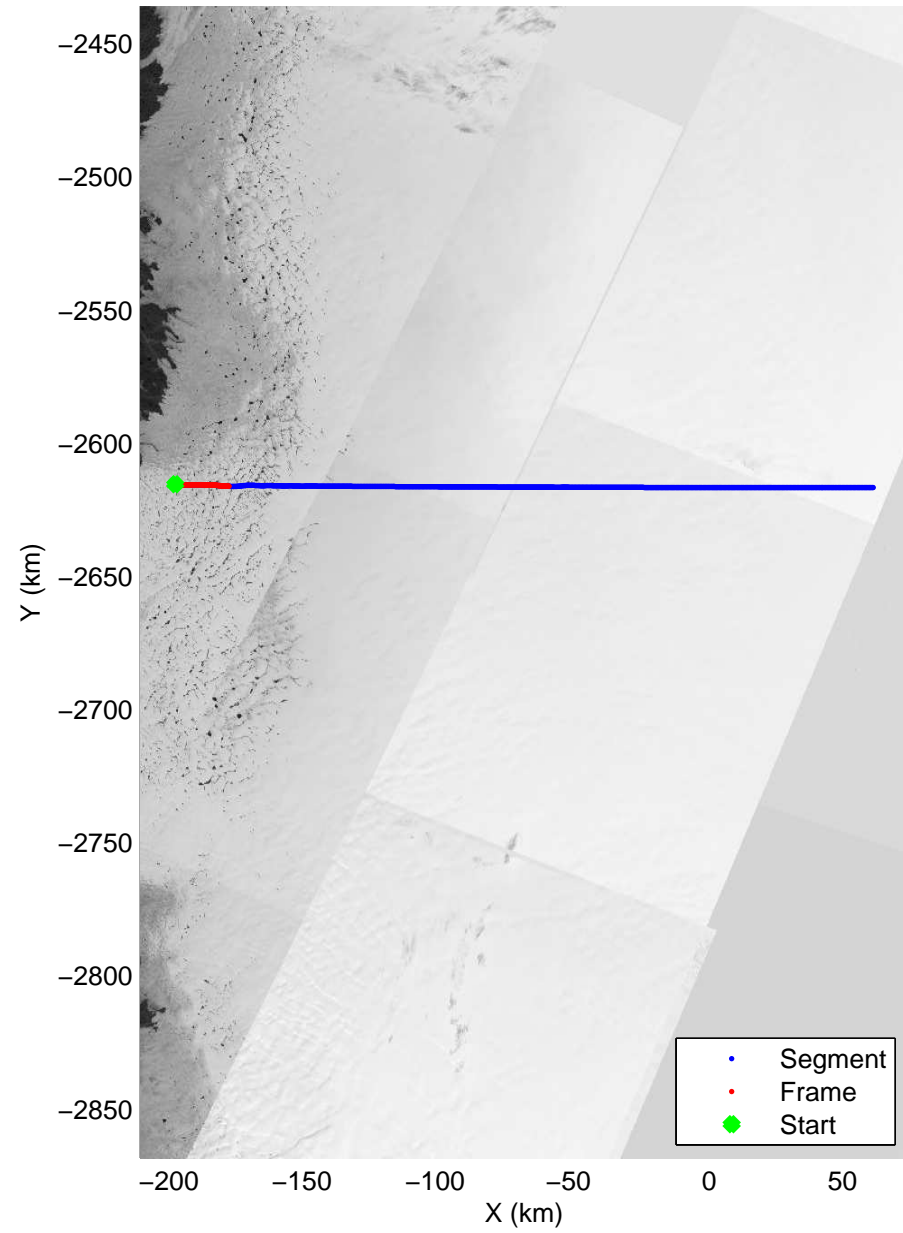

Polar Stereograph 70N/-45E

accum 2010\_Greenland\_P3: "SE Coastal" 20100512\_01\_001: 12:06:00.2 to 12:08:14.3 GPS

accum 2010\_Greenland\_P3: "SE Coastal" 20100512\_01\_002: 12:08:14.5 to 12:10:28.1 GPS

Polar Stereograph 70N/-45E

accum 2010\_Greenland\_P3: "SE Coastal" 20100512\_01\_005: 12:14:54.6 to 12:17:06.0 GPS

Polar Stereograph 70N/-45E

accum 2010\_Greenland\_P3: "SE Coastal" 20100512\_01\_006: 12:17:06.2 to 12:19:16.3 GPS

Polar Stereograph 70N/-45E

accum 2010\_Greenland\_P3: "SE Coastal" 20100512\_01\_007: 12:19:16.4 to 12:21:34.9 GPS

Polar Stereograph 70N/-45E

accum 2010\_Greenland\_P3: "SE Coastal" 20100512\_01\_008: 12:21:35.1 to 12:24:01.9 GPS

Polar Stereograph 70N/-45E

accum 2010\_Greenland\_P3: "SE Coastal" 20100512\_01\_013: 12:33:02.7 to 12:35:09.2 GPS