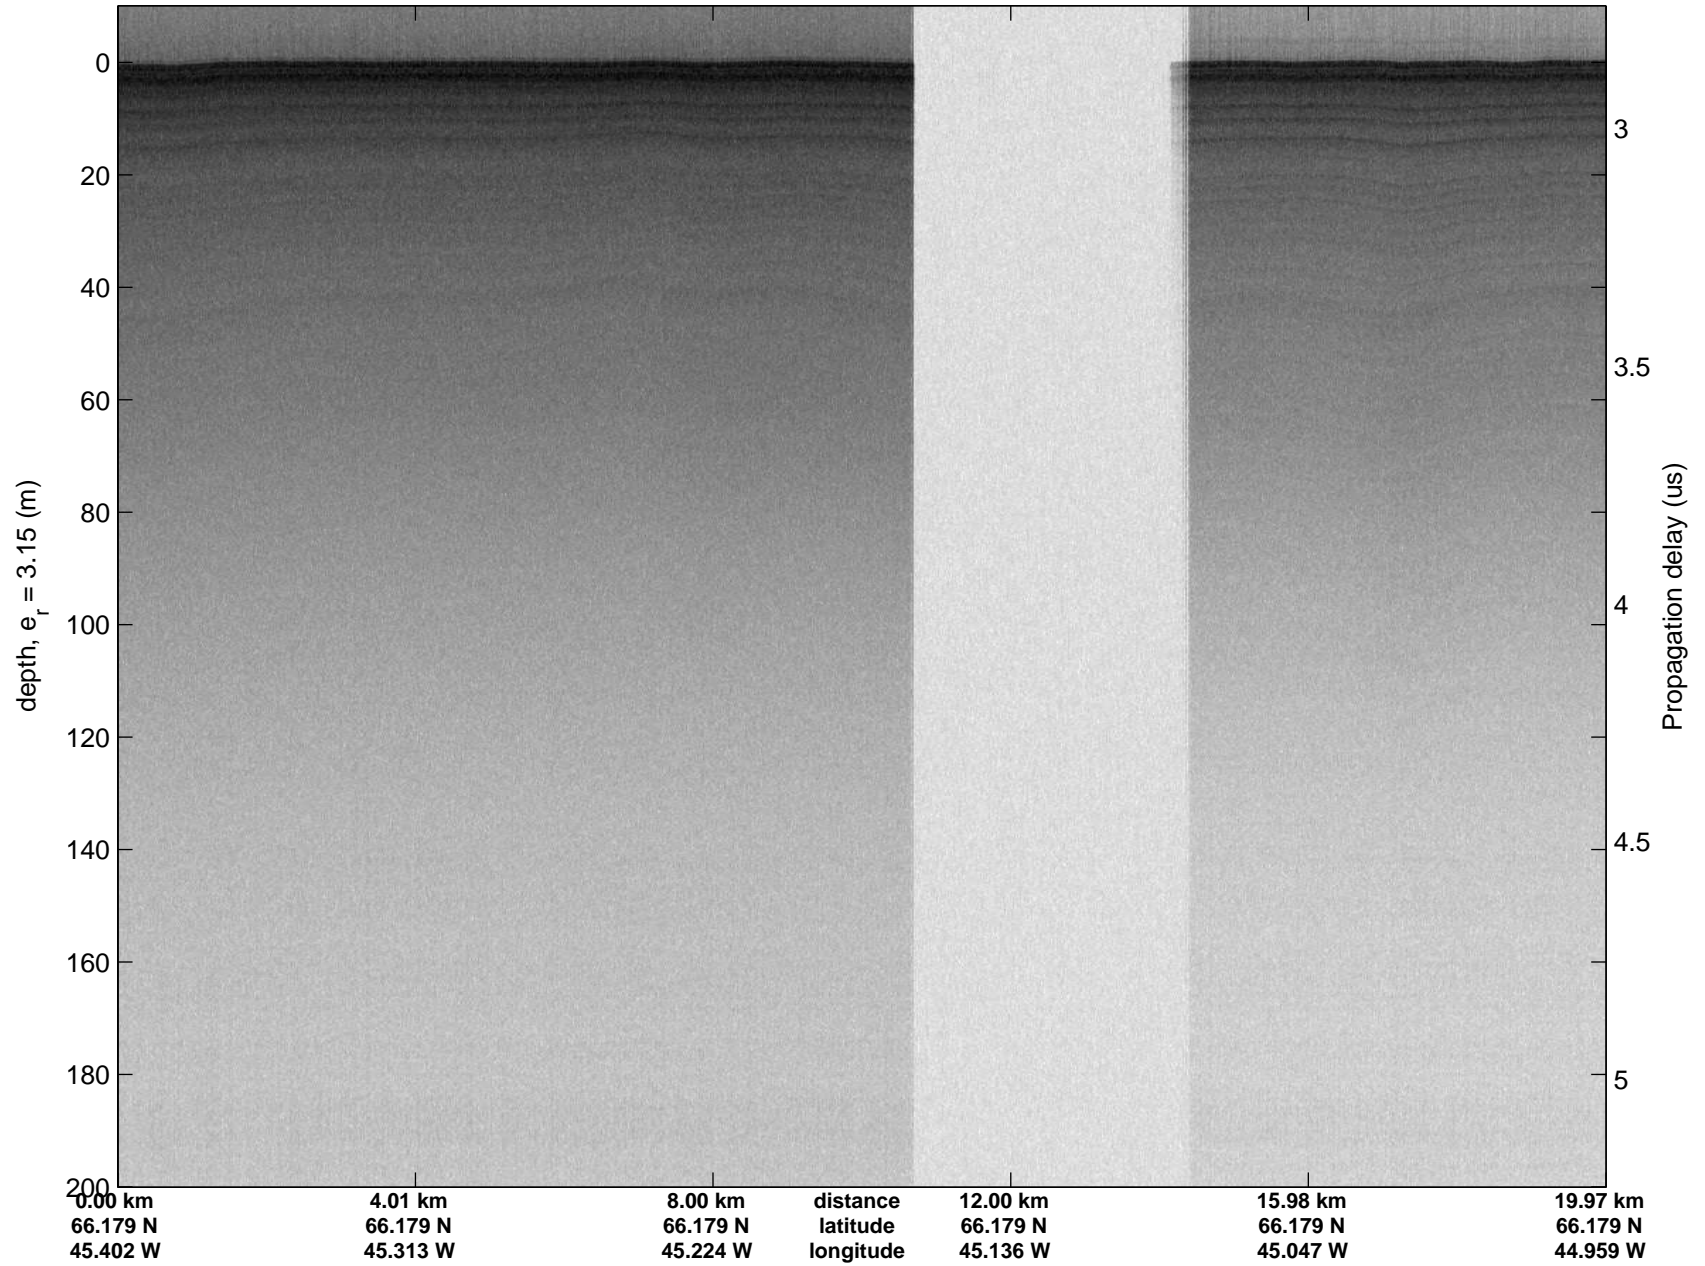

Polar Stereograph 70N/-45E

accum 2010\_Greenland\_P3: "SE Coastal" 20100512\_01\_007: 12:19:16.4 to 12:21:34.9 GPS

Polar Stereograph 70N/-45E

accum 2010\_Greenland\_P3: "SE Coastal" 20100512\_01\_008: 12:21:35.1 to 12:24:01.9 GPS

Polar Stereograph 70N/-45E

accum 2010\_Greenland\_P3: "SE Coastal" 20100512\_01\_009: 12:24:02.2 to 12:26:20.3 GPS

Polar Stereograph 70N/-45E

accum 2010\_Greenland\_P3: "SE Coastal" 20100512\_01\_010: 12:26:20.5 to 12:28:35.2 GPS

accum 2010\_Greenland\_P3: "SE Coastal" 20100512\_01\_011: 12:28:35.4 to 12:30:49.4 GPS

Polar Stereograph 70N/-45E

accum 2010\_Greenland\_P3: "SE Coastal" 20100512\_01\_012: 12:30:49.5 to 12:33:02.5 GPS

Polar Stereograph 70N/-45E

accum 2010\_Greenland\_P3: "SE Coastal" 20100512\_01\_013: 12:33:02.7 to 12:35:09.2 GPS