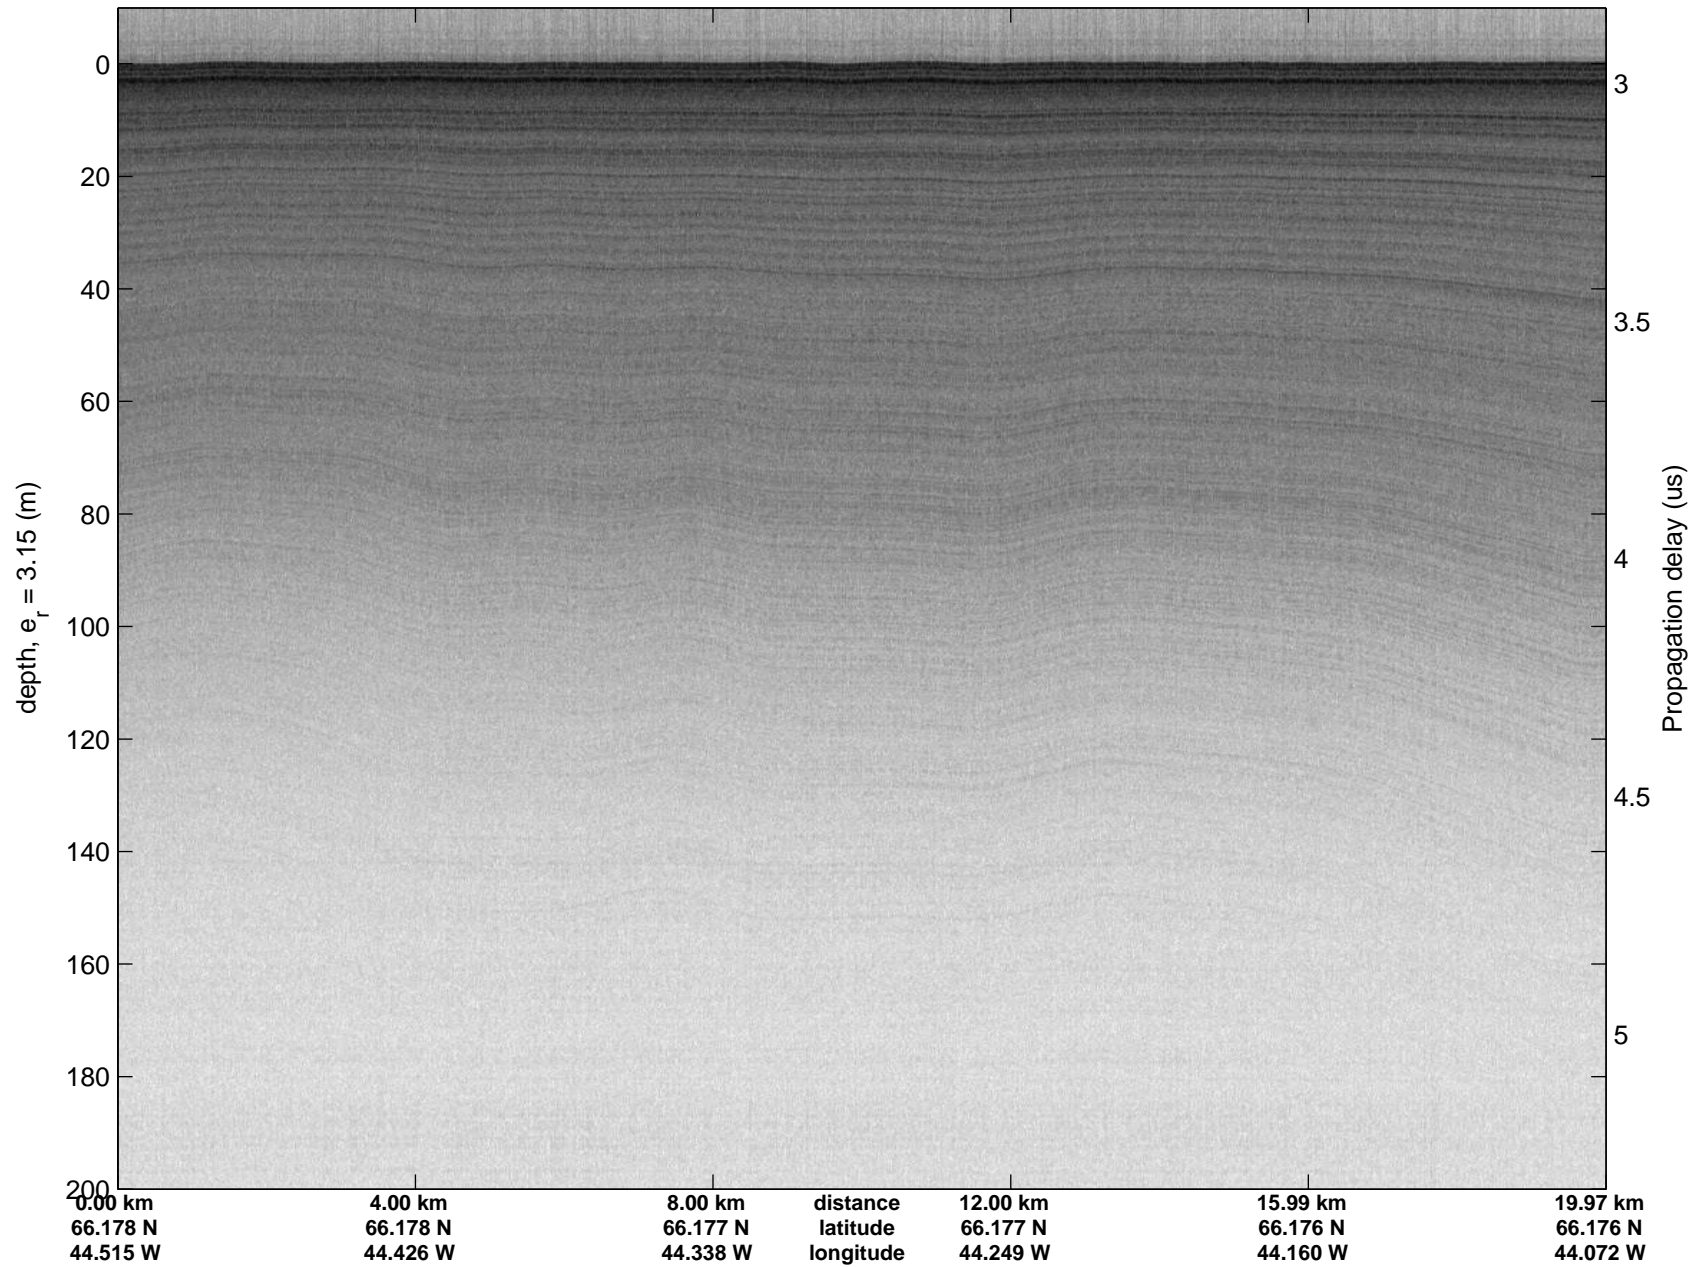

Polar Stereograph 70N/-45E

accum 2010\_Greenland\_P3: "SE Coastal" 20100512\_01\_007: 12:19:16.4 to 12:21:34.9 GPS

Polar Stereograph 70N/-45E

accum 2010\_Greenland\_P3: "SE Coastal" 20100512\_01\_008: 12:21:35.1 to 12:24:01.9 GPS

Polar Stereograph 70N/-45E

accum 2010\_Greenland\_P3: "SE Coastal" 20100512\_01\_009: 12:24:02.2 to 12:26:20.3 GPS

Polar Stereograph 70N/-45E

accum 2010\_Greenland\_P3: "SE Coastal" 20100512\_01\_010: 12:26:20.5 to 12:28:35.2 GPS

accum 2010\_Greenland\_P3: "SE Coastal" 20100512\_01\_011: 12:28:35.4 to 12:30:49.4 GPS

Polar Stereograph 70N/-45E

accum 2010\_Greenland\_P3: "SE Coastal" 20100512\_01\_012: 12:30:49.5 to 12:33:02.5 GPS

Polar Stereograph 70N/-45E

accum 2010\_Greenland\_P3: "SE Coastal" 20100512\_01\_013: 12:33:02.7 to 12:35:09.2 GPS