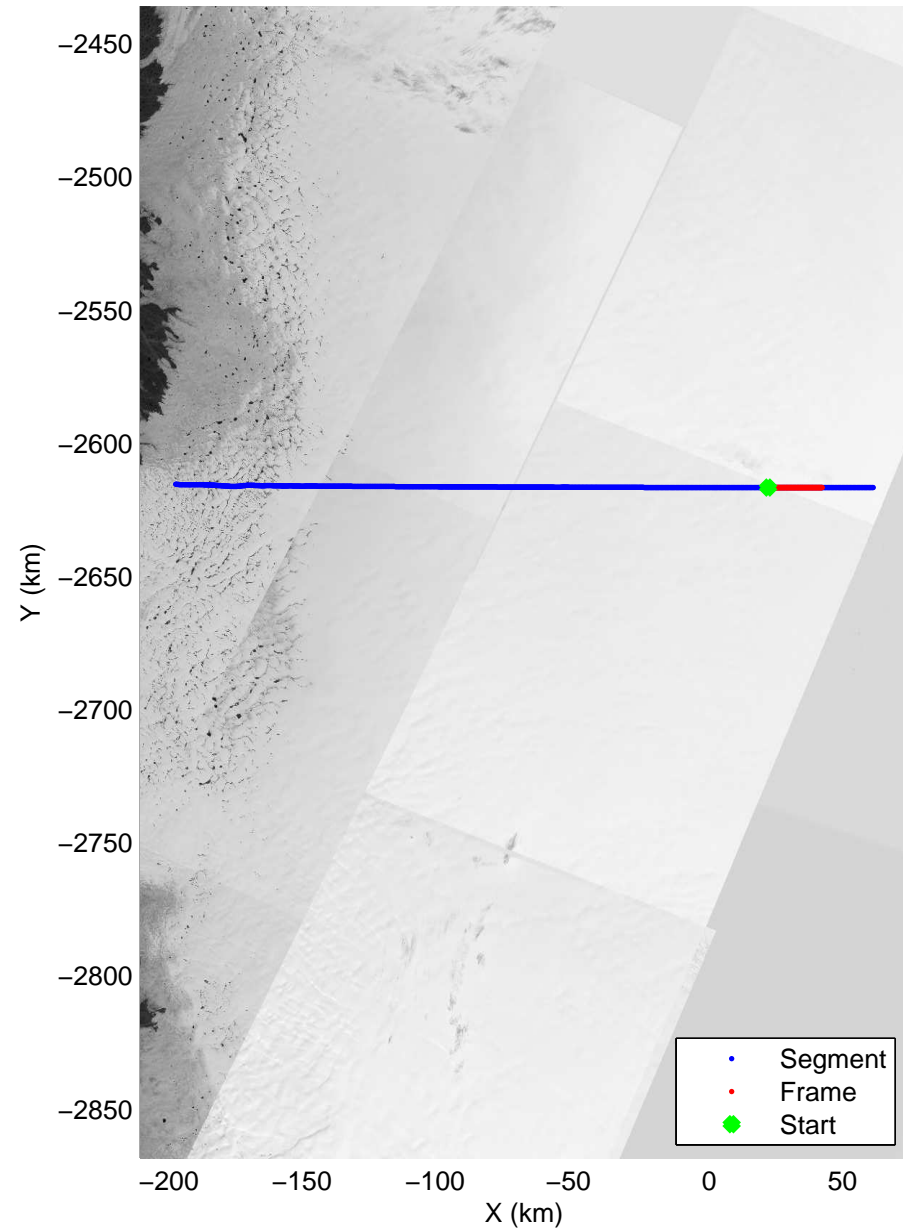

Polar Stereograph 70N/-45E

accum 2010\_Greenland\_P3: "SE Coastal" 20100512\_01\_007: 12:19:16.4 to 12:21:34.9 GPS

Polar Stereograph 70N/-45E

accum 2010\_Greenland\_P3: "SE Coastal" 20100512\_01\_008: 12:21:35.1 to 12:24:01.9 GPS

Polar Stereograph 70N/-45E

accum 2010\_Greenland\_P3: "SE Coastal" 20100512\_01\_009: 12:24:02.2 to 12:26:20.3 GPS

Polar Stereograph 70N/-45E

accum 2010\_Greenland\_P3: "SE Coastal" 20100512\_01\_010: 12:26:20.5 to 12:28:35.2 GPS

accum 2010\_Greenland\_P3: "SE Coastal" 20100512\_01\_011: 12:28:35.4 to 12:30:49.4 GPS

Polar Stereograph 70N/-45E

accum 2010\_Greenland\_P3: "SE Coastal" 20100512\_01\_012: 12:30:49.5 to 12:33:02.5 GPS

Polar Stereograph 70N/-45E

accum 2010\_Greenland\_P3: "SE Coastal" 20100512\_01\_013: 12:33:02.7 to 12:35:09.2 GPS