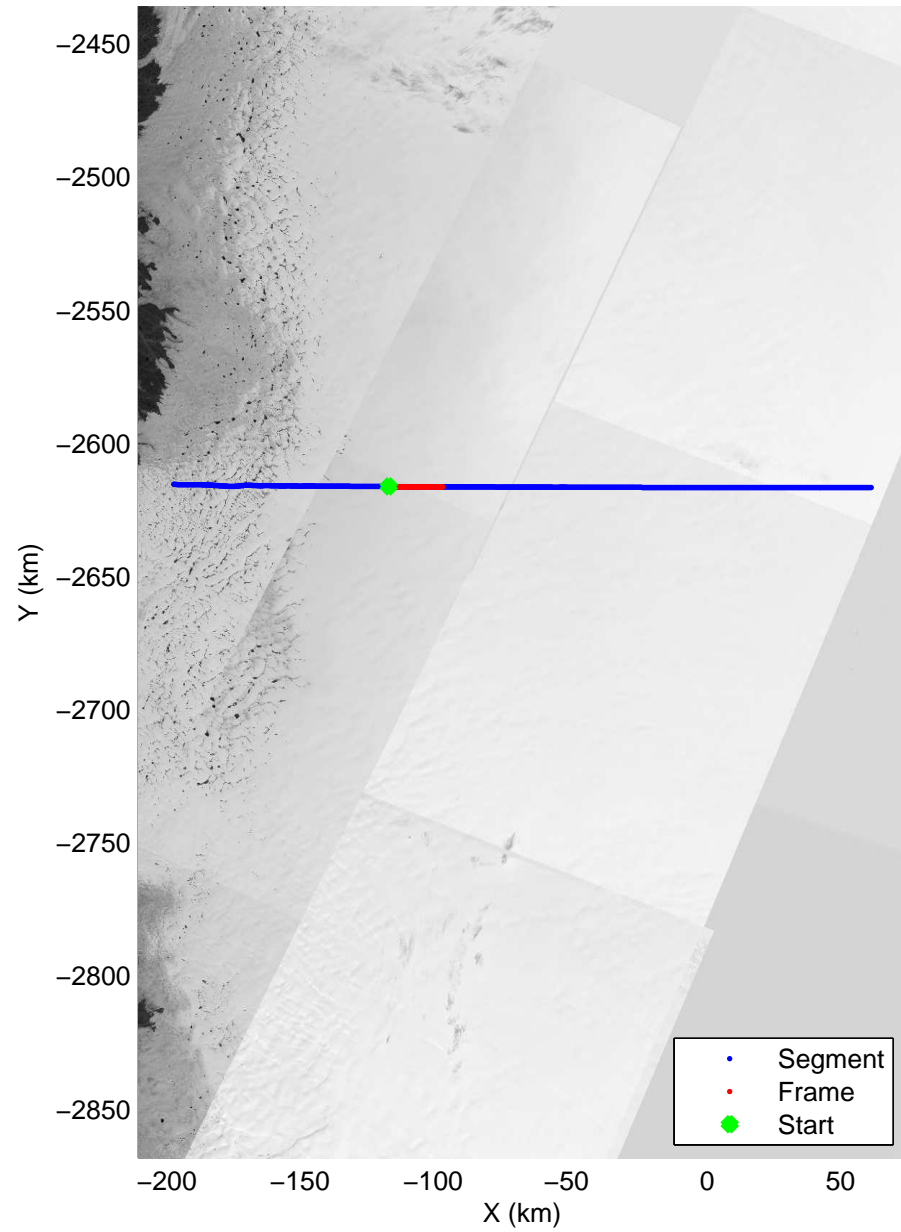

Polar Stereograph 70N/-45E

accum 2010\_Greenland\_P3: "SE Coastal" 20100512\_01\_003: 12:10:28.2 to 12:12:42.8 GPS

accum 2010\_Greenland\_P3: "SE Coastal" 20100512\_01\_004: 12:12:43.0 to 12:14:54.3 GPS

Polar Stereograph 70N/-45E

accum 2010\_Greenland\_P3: "SE Coastal" 20100512\_01\_005: 12:14:54.6 to 12:17:06.0 GPS

Polar Stereograph 70N/-45E

accum 2010\_Greenland\_P3: "SE Coastal" 20100512\_01\_006: 12:17:06.2 to 12:19:16.3 GPS

Polar Stereograph 70N/-45E

accum 2010\_Greenland\_P3: "SE Coastal" 20100512\_01\_007: 12:19:16.4 to 12:21:34.9 GPS

Polar Stereograph 70N/-45E

accum 2010\_Greenland\_P3: "SE Coastal" 20100512\_01\_008: 12:21:35.1 to 12:24:01.9 GPS

Polar Stereograph 70N/-45E

accum 2010\_Greenland\_P3: "SE Coastal" 20100512\_01\_013: 12:33:02.7 to 12:35:09.2 GPS