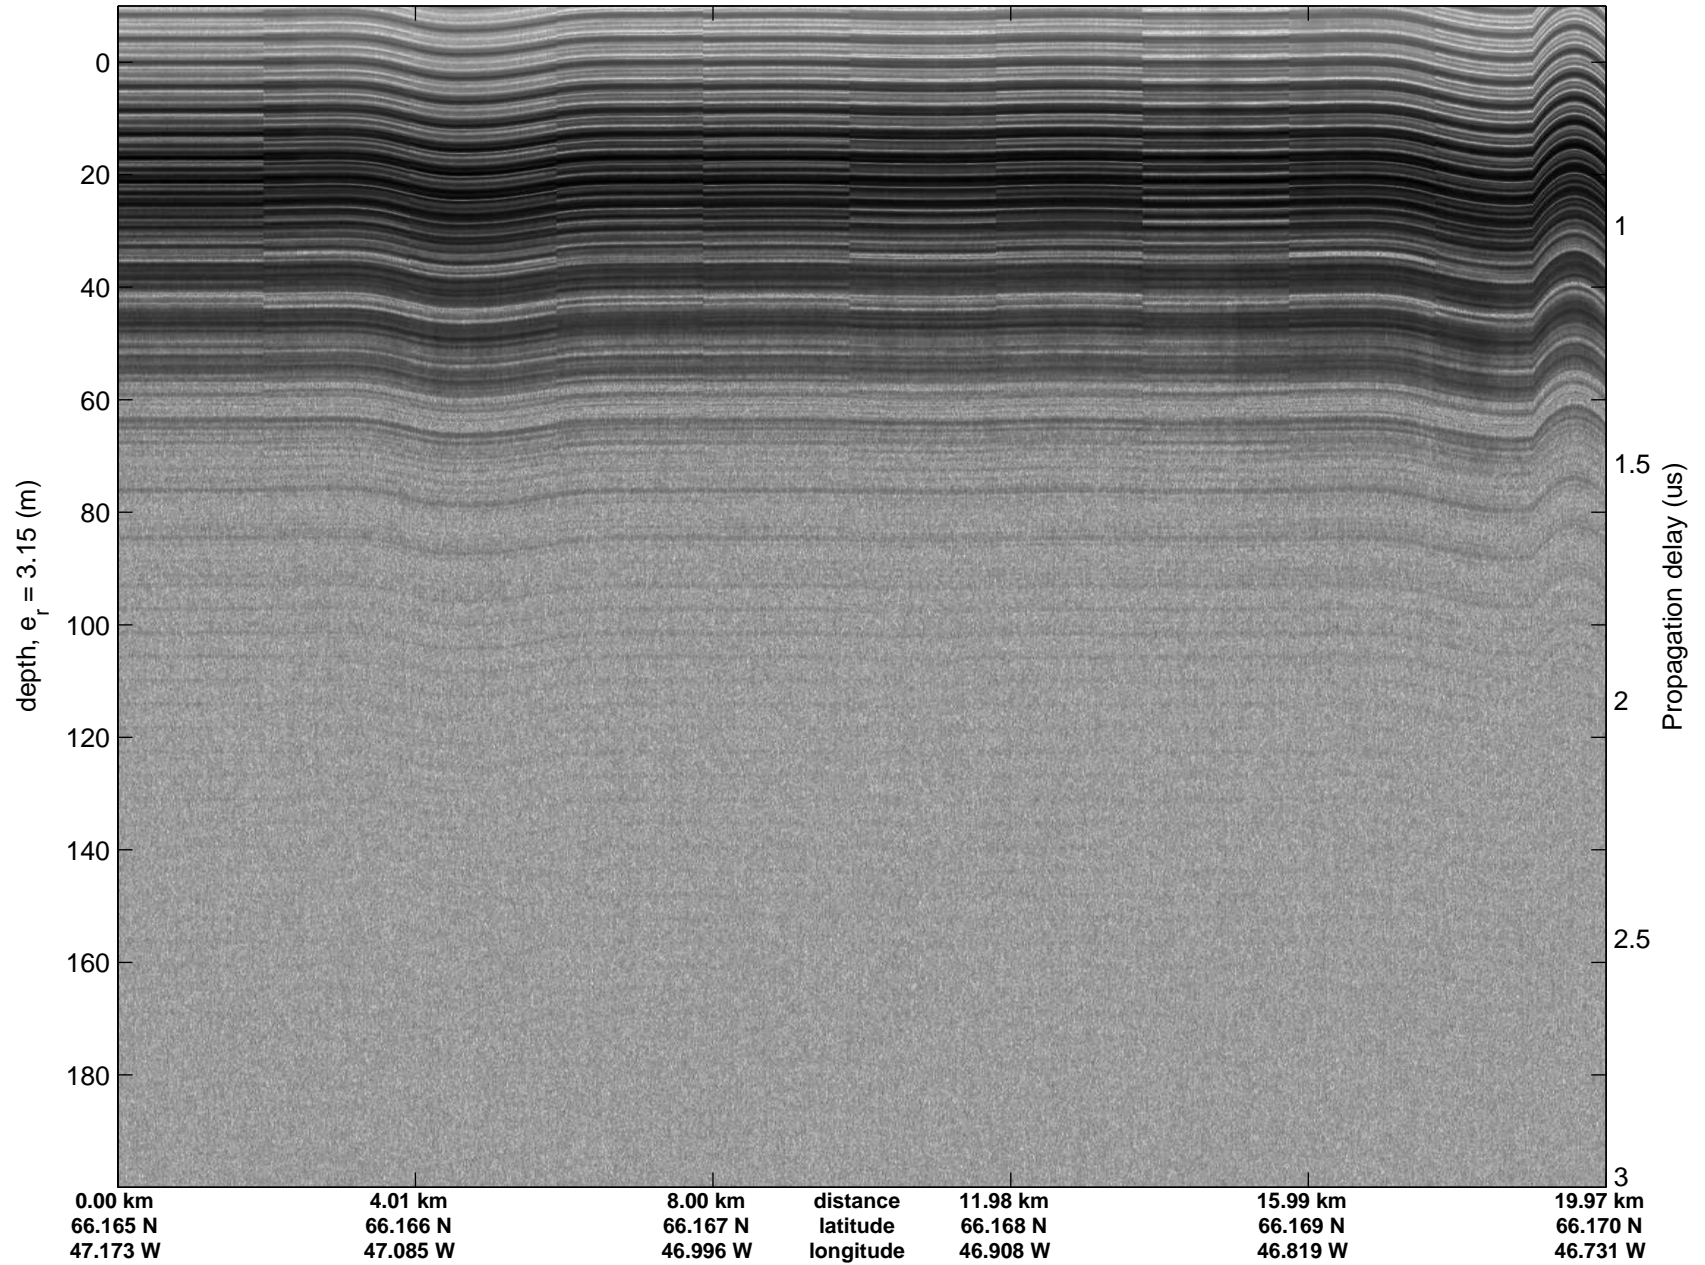

Polar Stereograph 70N/-45E

accum 2010\_Greenland\_P3: "SE Coastal" 20100512\_01\_005: 12:14:54.6 to 12:17:06.0 GPS

Polar Stereograph 70N/-45E

accum 2010\_Greenland\_P3: "SE Coastal" 20100512\_01\_006: 12:17:06.2 to 12:19:16.3 GPS

Polar Stereograph 70N/-45E

accum 2010\_Greenland\_P3: "SE Coastal" 20100512\_01\_007: 12:19:16.4 to 12:21:34.9 GPS

Polar Stereograph 70N/-45E

accum 2010\_Greenland\_P3: "SE Coastal" 20100512\_01\_008: 12:21:35.1 to 12:24:01.9 GPS

Polar Stereograph 70N/-45E

accum 2010\_Greenland\_P3: "SE Coastal" 20100512\_01\_009: 12:24:02.2 to 12:26:20.3 GPS

Polar Stereograph 70N/-45E

accum 2010\_Greenland\_P3: "SE Coastal" 20100512\_01\_010: 12:26:20.5 to 12:28:35.2 GPS

accum 2010\_Greenland\_P3: "SE Coastal" 20100512\_01\_011: 12:28:35.4 to 12:30:49.4 GPS

Polar Stereograph 70N/-45E

accum 2010\_Greenland\_P3: "SE Coastal" 20100512\_01\_012: 12:30:49.5 to 12:33:02.5 GPS