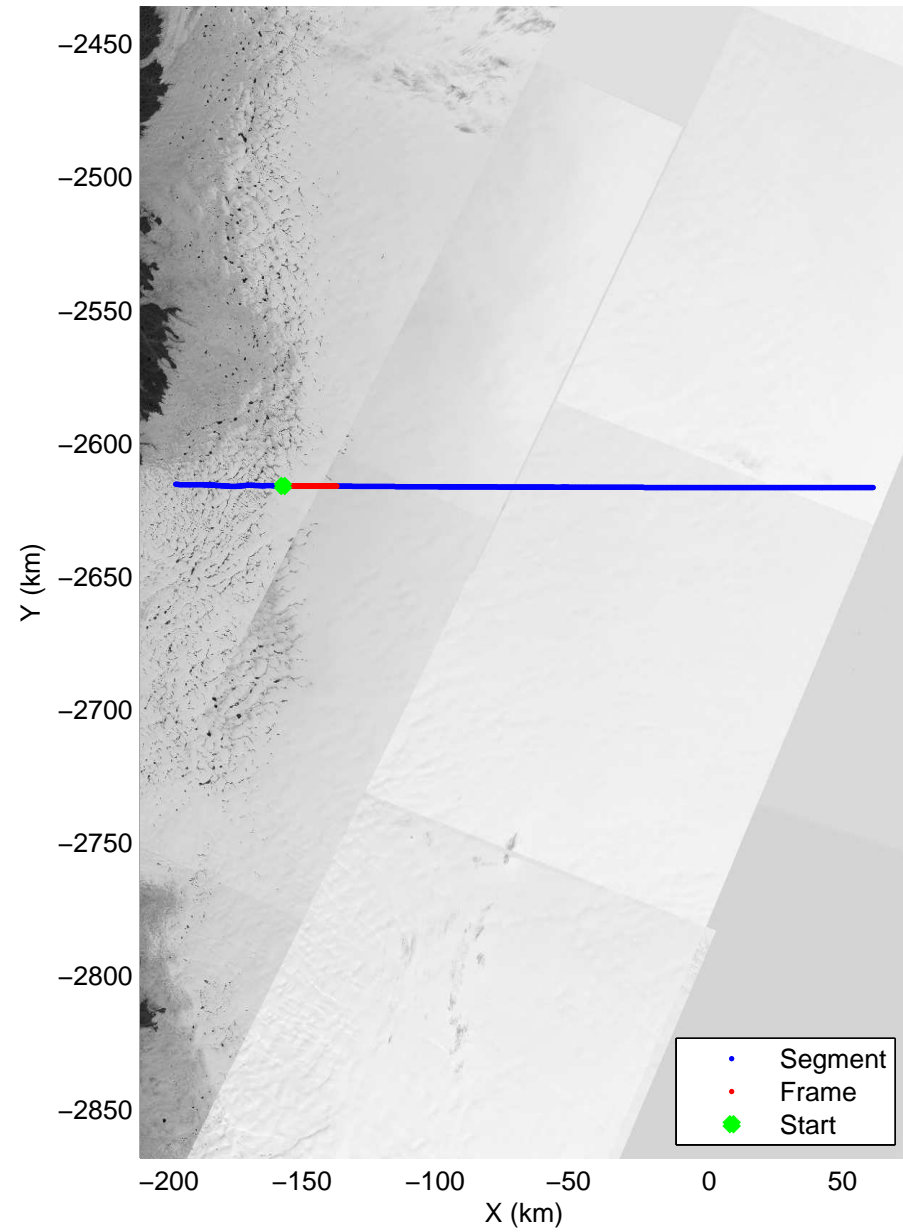

Polar Stereograph 70N/-45E

accum 2010\_Greenland\_P3: "SE Coastal" 20100512\_01\_003: 12:10:28.2 to 12:12:42.8 GPS

accum 2010\_Greenland\_P3: "SE Coastal" 20100512\_01\_004: 12:12:43.0 to 12:14:54.3 GPS

Polar Stereograph 70N/-45E

accum 2010\_Greenland\_P3: "SE Coastal" 20100512\_01\_005: 12:14:54.6 to 12:17:06.0 GPS

Polar Stereograph 70N/-45E

accum 2010\_Greenland\_P3: "SE Coastal" 20100512\_01\_006: 12:17:06.2 to 12:19:16.3 GPS

Polar Stereograph 70N/-45E

accum 2010\_Greenland\_P3: "SE Coastal" 20100512\_01\_007: 12:19:16.4 to 12:21:34.9 GPS

Polar Stereograph 70N/-45E

accum 2010\_Greenland\_P3: "SE Coastal" 20100512\_01\_008: 12:21:35.1 to 12:24:01.9 GPS

Polar Stereograph 70N/-45E

accum 2010\_Greenland\_P3: "SE Coastal" 20100512\_01\_013: 12:33:02.7 to 12:35:09.2 GPS