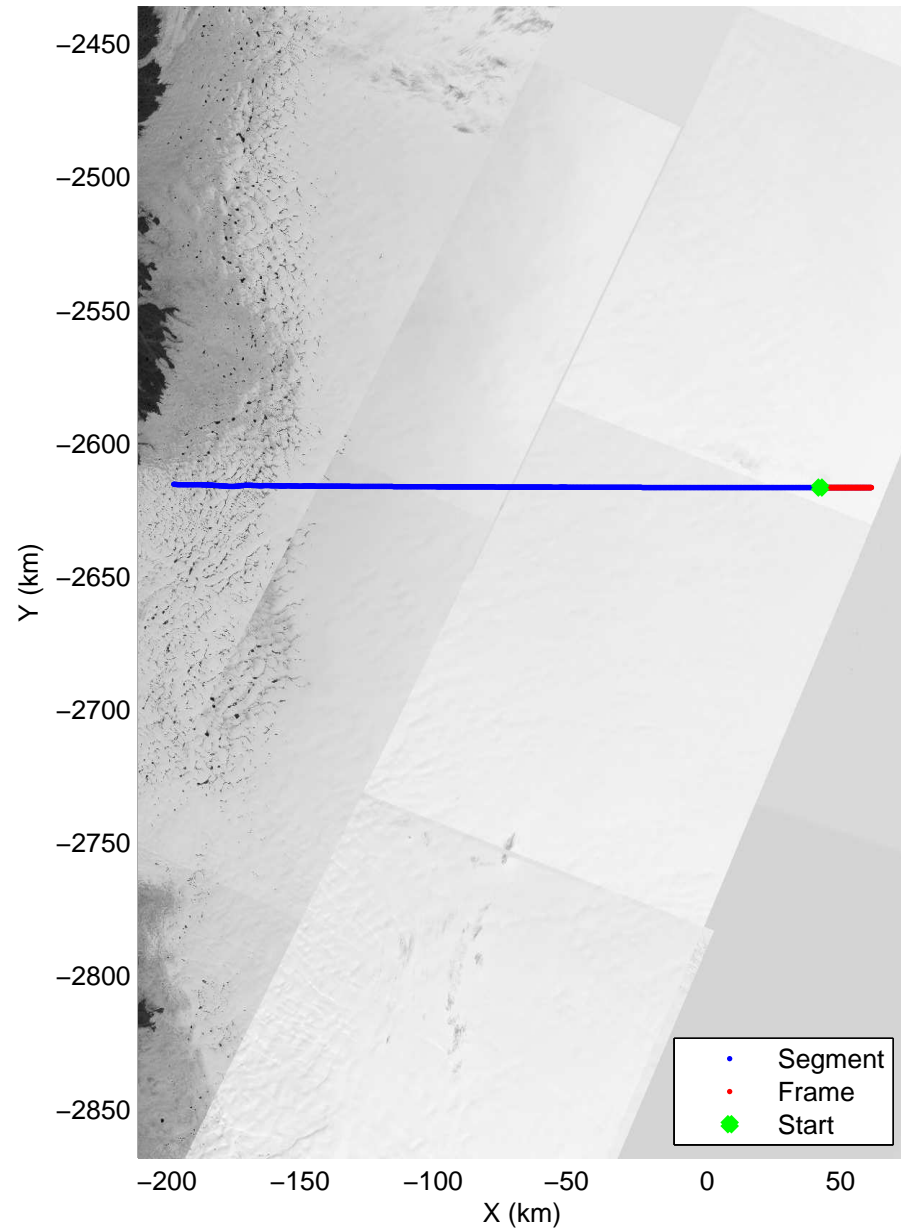

Polar Stereograph 70N/-45E

accum 2010\_Greenland\_P3: "SE Coastal" 20100512\_01\_007: 12:19:16.4 to 12:21:34.9 GPS

Polar Stereograph 70N/-45E

accum 2010\_Greenland\_P3: "SE Coastal" 20100512\_01\_008: 12:21:35.1 to 12:24:01.9 GPS

Polar Stereograph 70N/-45E

accum 2010\_Greenland\_P3: "SE Coastal" 20100512\_01\_009: 12:24:02.2 to 12:26:20.3 GPS

Polar Stereograph 70N/-45E

accum 2010\_Greenland\_P3: "SE Coastal" 20100512\_01\_010: 12:26:20.5 to 12:28:35.2 GPS

accum 2010\_Greenland\_P3: "SE Coastal" 20100512\_01\_011: 12:28:35.4 to 12:30:49.4 GPS

Polar Stereograph 70N/-45E

accum 2010\_Greenland\_P3: "SE Coastal" 20100512\_01\_012: 12:30:49.5 to 12:33:02.5 GPS

Polar Stereograph 70N/-45E

accum 2010\_Greenland\_P3: "SE Coastal" 20100512\_01\_013: 12:33:02.7 to 12:35:09.2 GPS