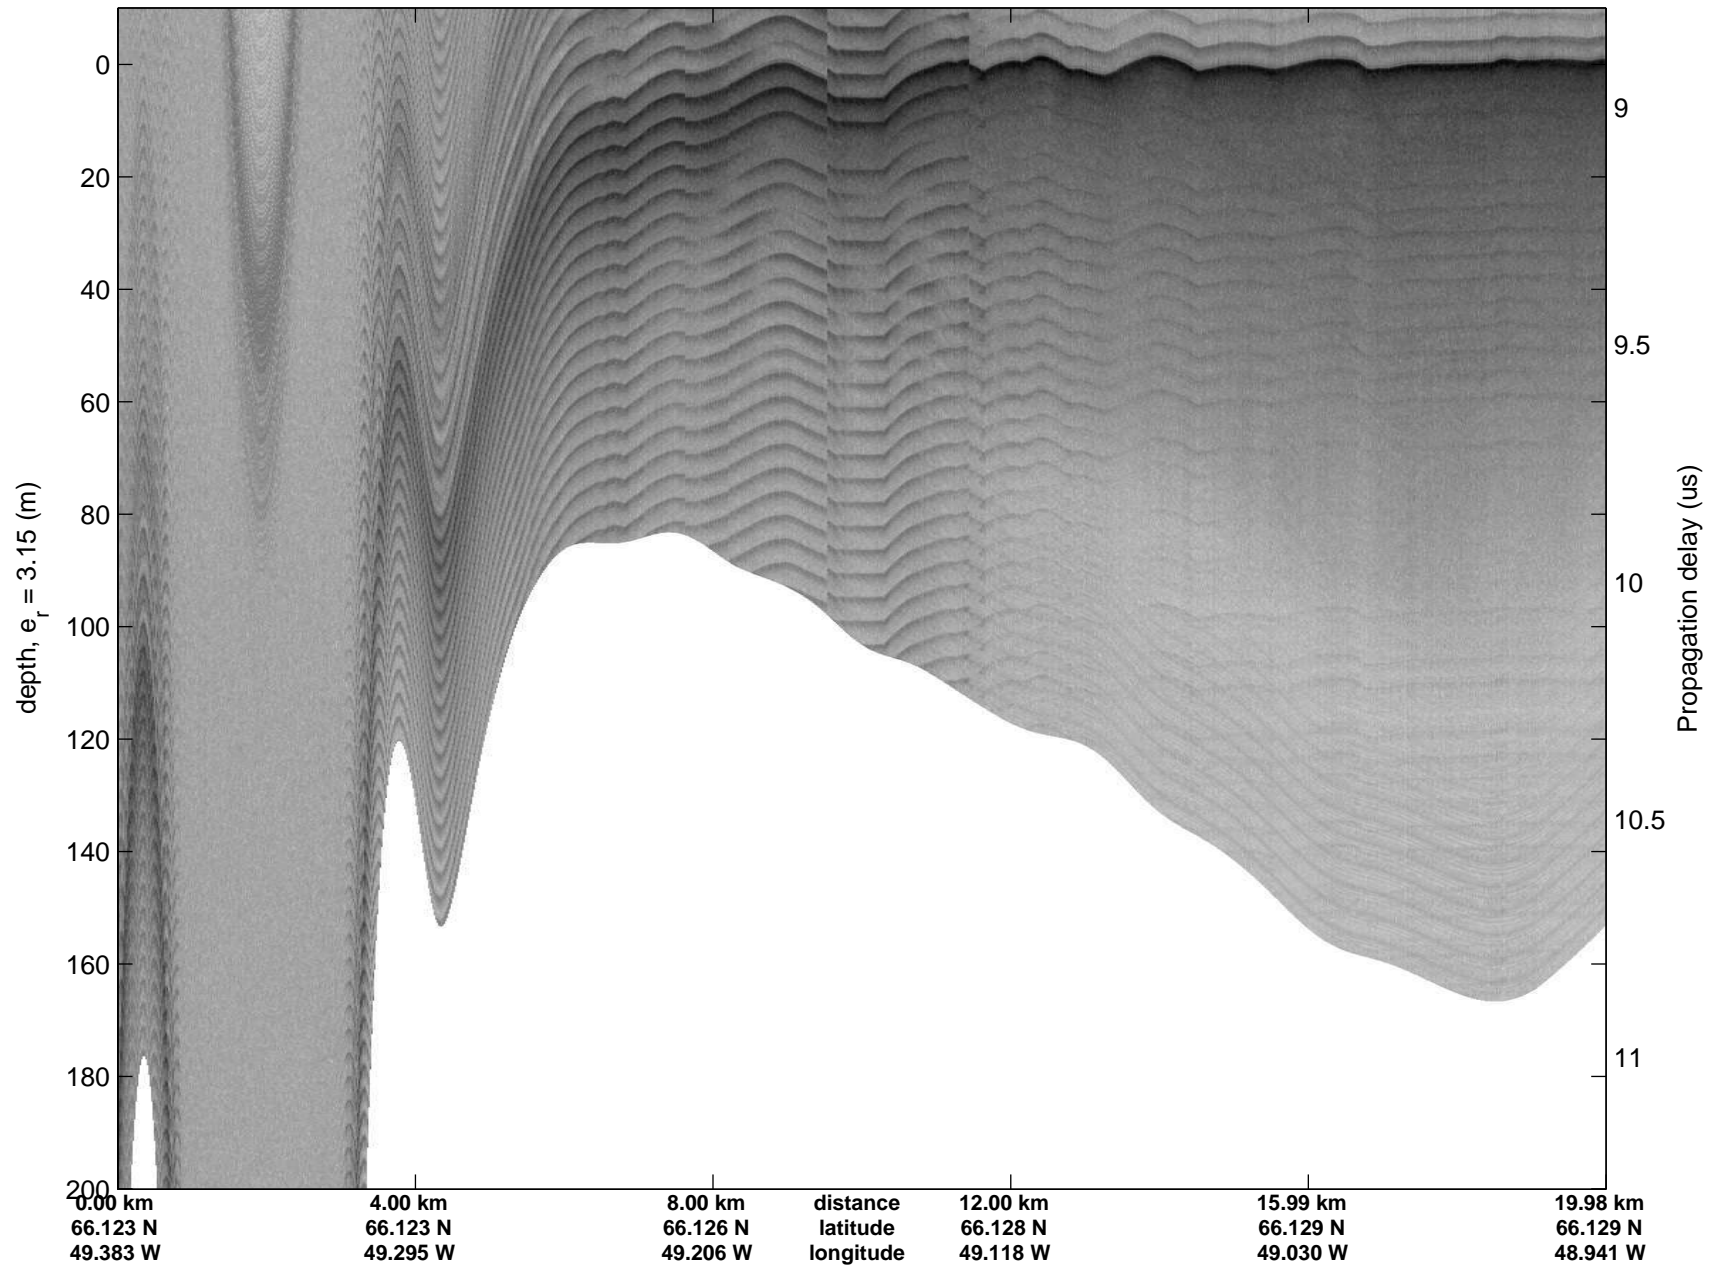

Polar Stereograph 70N/-45E

accum 2010\_Greenland\_P3: "SE Coastal" 20100512\_01\_001: 12:06:00.2 to 12:08:14.3 GPS

accum 2010\_Greenland\_P3: "SE Coastal" 20100512\_01\_002: 12:08:14.5 to 12:10:28.1 GPS

Polar Stereograph 70N/-45E

accum 2010\_Greenland\_P3: "SE Coastal" 20100512\_01\_003: 12:10:28.2 to 12:12:42.8 GPS

accum 2010\_Greenland\_P3: "SE Coastal" 20100512\_01\_004: 12:12:43.0 to 12:14:54.3 GPS

Polar Stereograph 70N/-45E

accum 2010\_Greenland\_P3: "SE Coastal" 20100512\_01\_005: 12:14:54.6 to 12:17:06.0 GPS

Polar Stereograph 70N/-45E

accum 2010\_Greenland\_P3: "SE Coastal" 20100512\_01\_006: 12:17:06.2 to 12:19:16.3 GPS

Polar Stereograph 70N/-45E

accum 2010\_Greenland\_P3: "SE Coastal" 20100512\_01\_013: 12:33:02.7 to 12:35:09.2 GPS