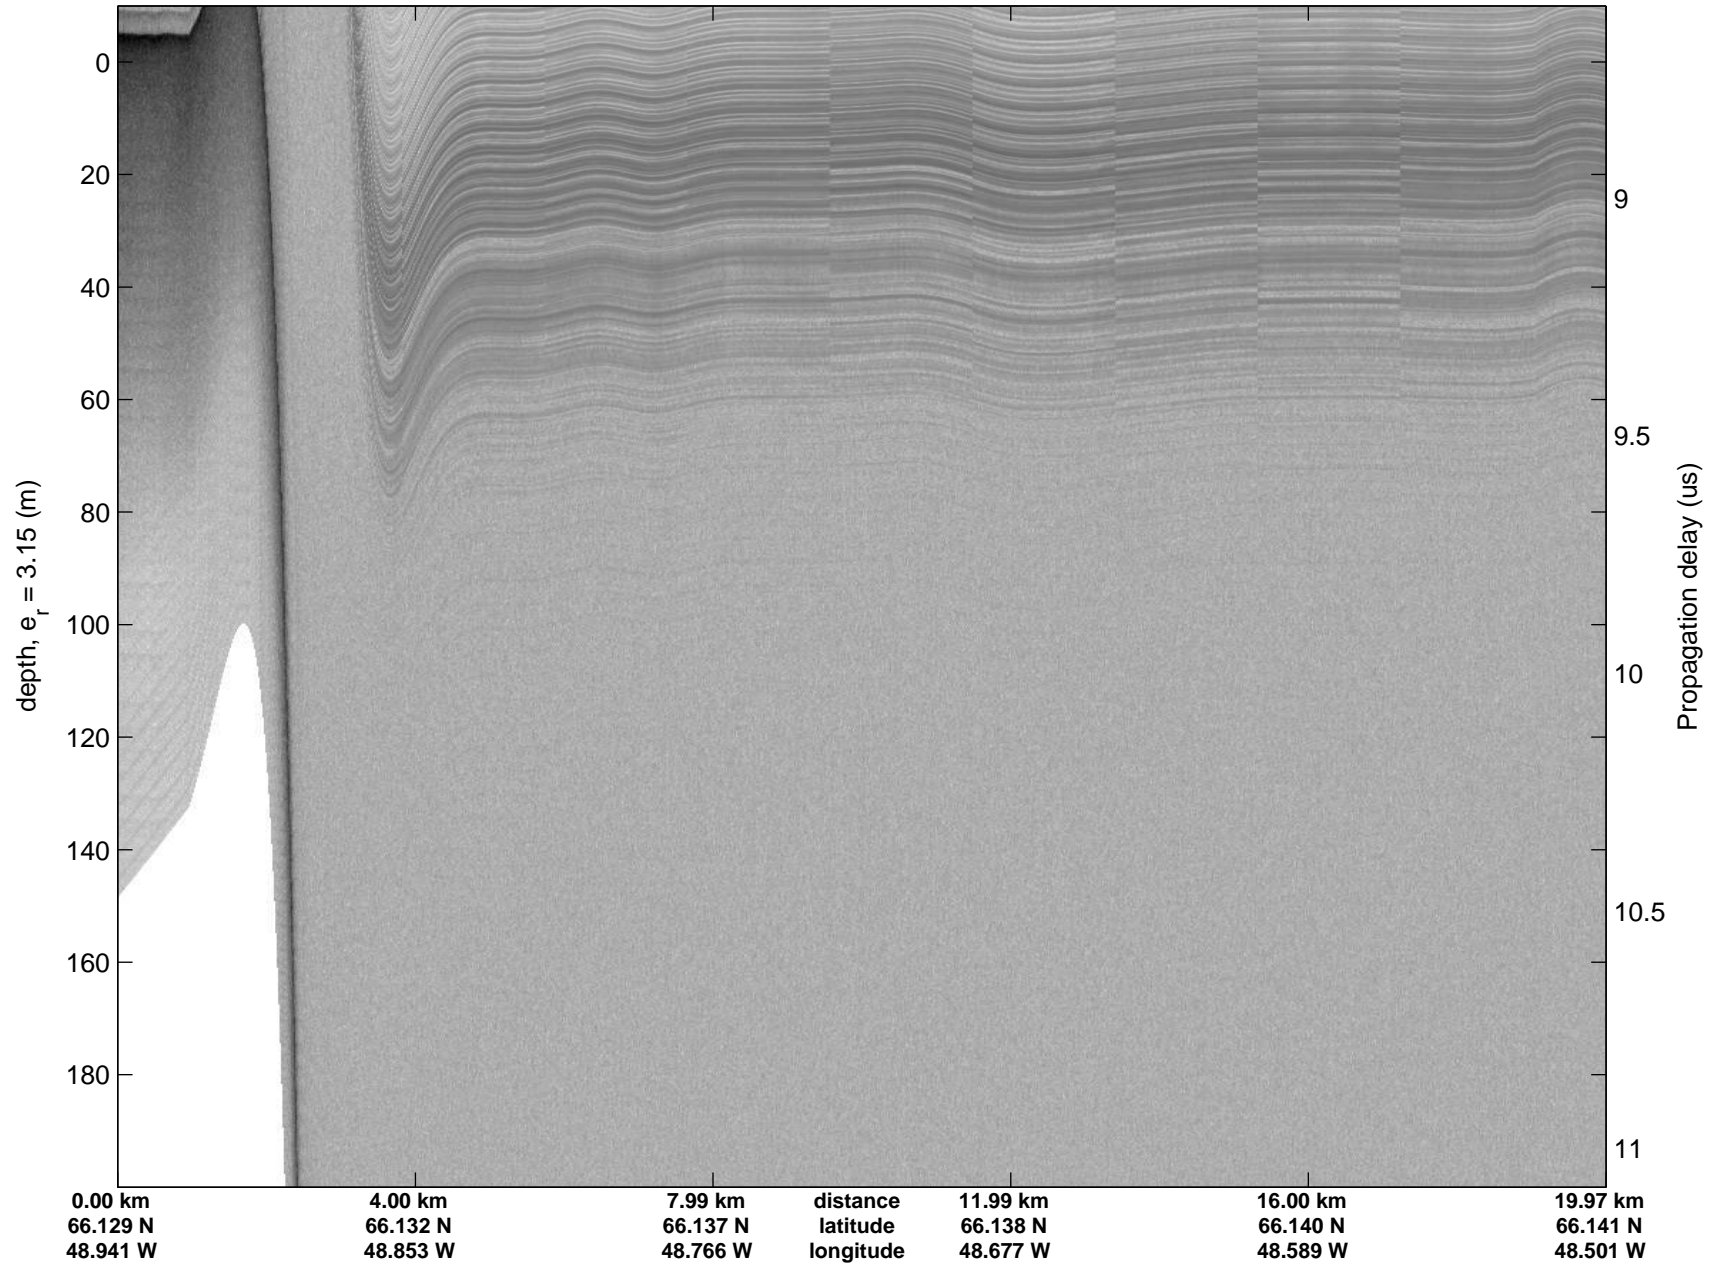

Polar Stereograph 70N/-45E

accum 2010\_Greenland\_P3: "SE Coastal" 20100512\_01\_001: 12:06:00.2 to 12:08:14.3 GPS

accum 2010\_Greenland\_P3: "SE Coastal" 20100512\_01\_002: 12:08:14.5 to 12:10:28.1 GPS

Polar Stereograph 70N/-45E

accum 2010\_Greenland\_P3: "SE Coastal" 20100512\_01\_003: 12:10:28.2 to 12:12:42.8 GPS

accum 2010\_Greenland\_P3: "SE Coastal" 20100512\_01\_004: 12:12:43.0 to 12:14:54.3 GPS

Polar Stereograph 70N/-45E

accum 2010\_Greenland\_P3: "SE Coastal" 20100512\_01\_005: 12:14:54.6 to 12:17:06.0 GPS

Polar Stereograph 70N/-45E

accum 2010\_Greenland\_P3: "SE Coastal" 20100512\_01\_006: 12:17:06.2 to 12:19:16.3 GPS

Polar Stereograph 70N/-45E

accum 2010\_Greenland\_P3: "SE Coastal" 20100512\_01\_007: 12:19:16.4 to 12:21:34.9 GPS

Polar Stereograph 70N/-45E

accum 2010\_Greenland\_P3: "SE Coastal" 20100512\_01\_008: 12:21:35.1 to 12:24:01.9 GPS