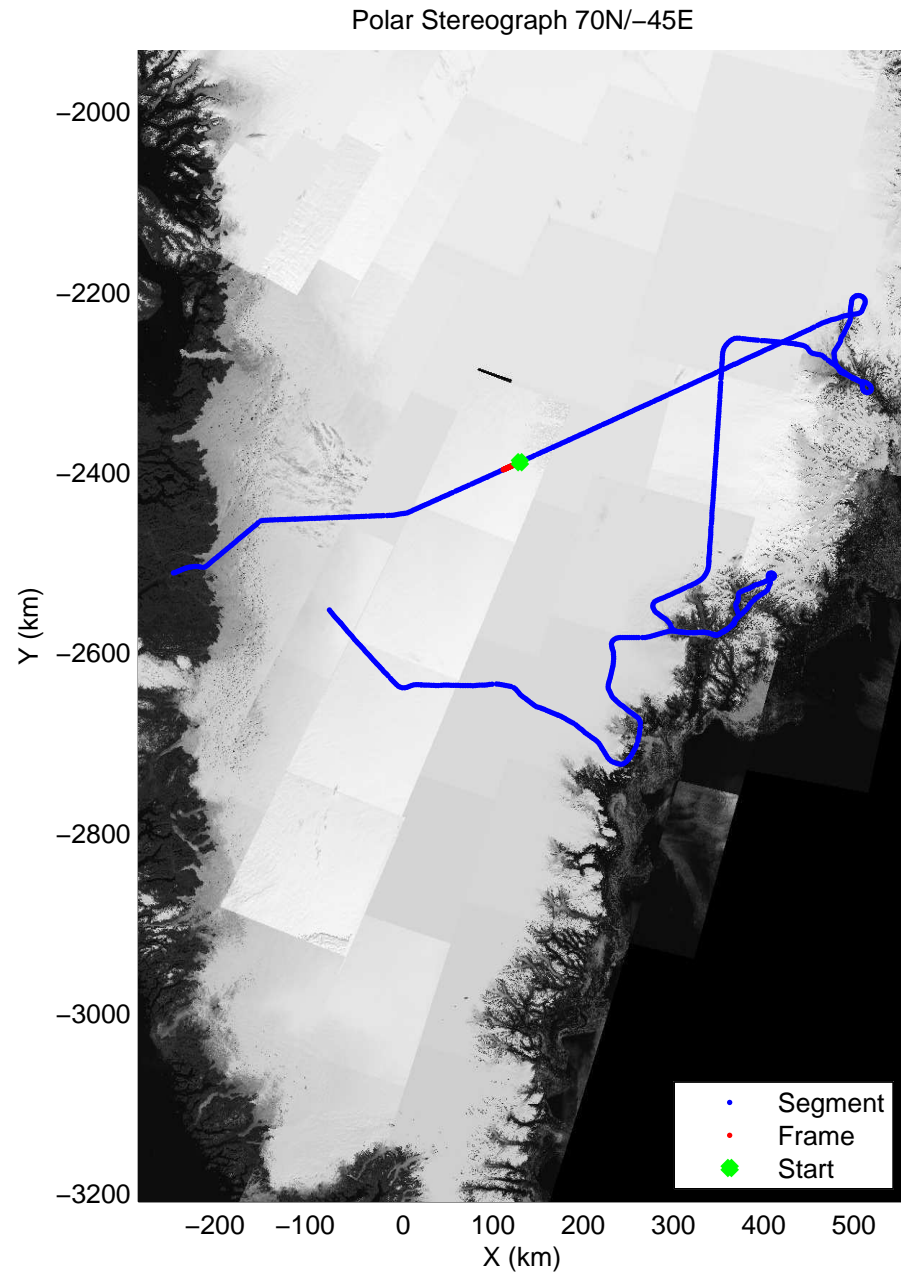

accum 2010_Greenland_P3: "Helheim Kanger" 20100508_01_100: 14:57:42.1 to 15:00:00.1 GPS

accum 2010_Greenland_P3: "Helheim Kanger" 20100508_01_101: 15:00:00.3 to 15:02:16.3 GPS

accum 2010_Greenland_P3: "Helheim Kanger" 20100508_01_102: 15:02:16.4 to 15:04:34.2 GPS