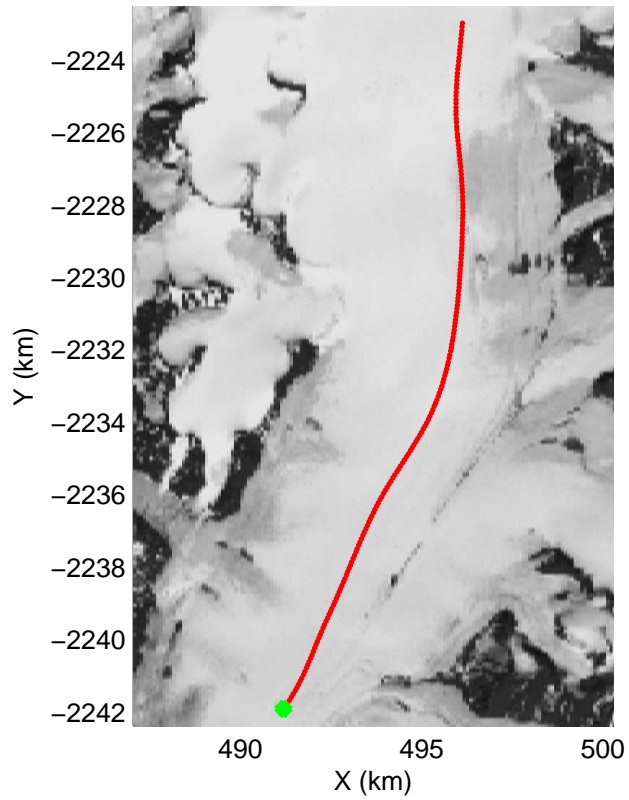

accum 2010_Greenland_P3: "Helheim Kanger" 20100508_01_076: 13:59:59.2 to 14:03:04.1 GPS

accum 2010_Greenland_P3: "Helheim Kanger" 20100508_01_077: 14:03:04.3 to 14:05:56.9 GPS

accum 2010_Greenland_P3: "Helheim Kanger" 20100508_01_078: 14:05:57.0 to 14:08:44.3 GPS