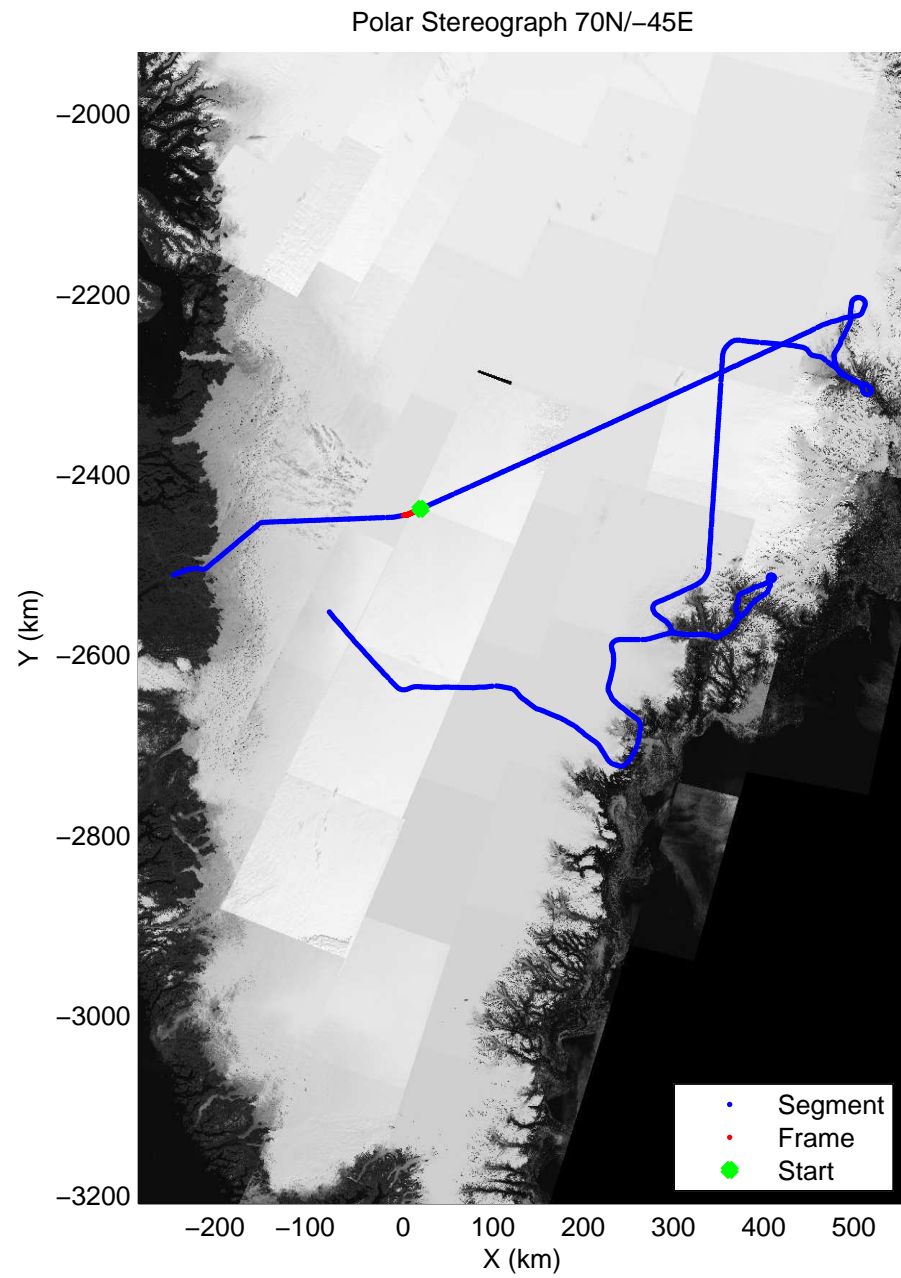

accum 2010_Greenland_P3: "Helheim Kanger" 20100508_01_106: 15:11:27.3 to 15:13:44.6 GPS

accum 2010_Greenland_P3: "Helheim Kanger" 20100508_01_107: 15:13:44.8 to 15:16:03.5 GPS

accum 2010_Greenland_P3: "Helheim Kanger" 20100508_01_108: 15:16:03.6 to 15:18:23.8 GPS