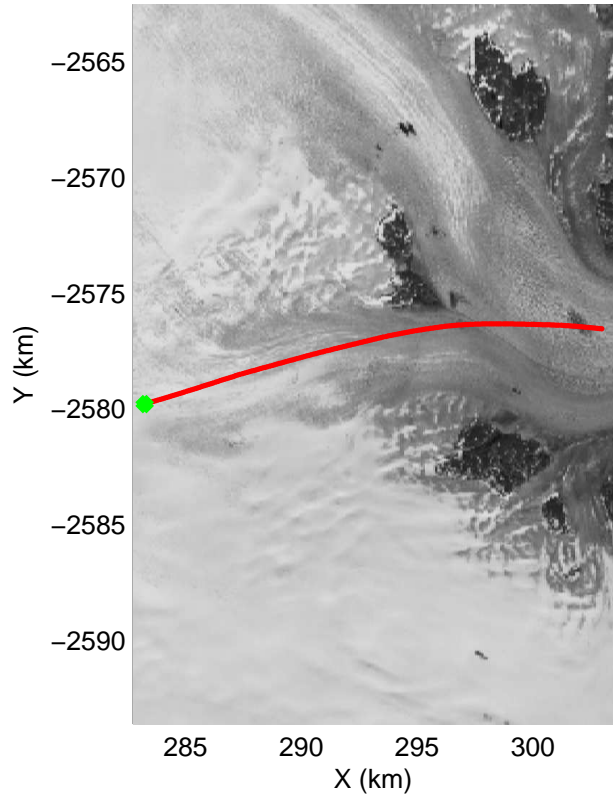

accum 2010_Greenland_P3: "Helheim Kanger" 20100508_01_028: 12:02:29.4 to 12:05:09.3 GPS

accum 2010_Greenland_P3: "Helheim Kanger" 20100508_01_029: 12:05:09.4 to 12:07:33.6 GPS

accum 2010_Greenland_P3: "Helheim Kanger" 20100508_01_030: 12:07:33.8 to 12:09:50.0 GPS