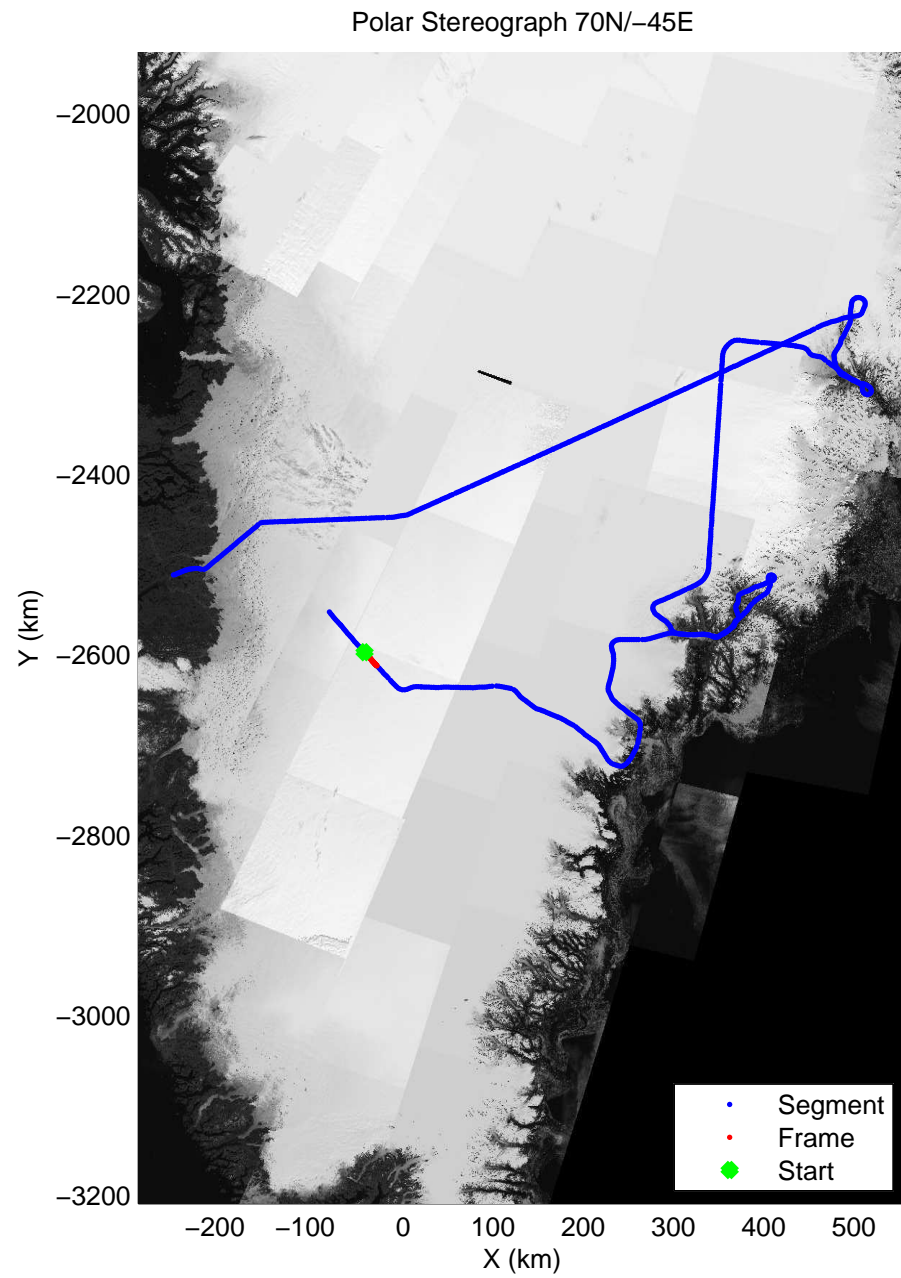

accum 2010_Greenland_P3: "Helheim Kanger" 20100508_01_001: 10:57:27.9 to 11:00:01.0 GPS

accum 2010_Greenland_P3: "Helheim Kanger" 20100508_01_002: 11:00:01.2 to 11:02:33.9 GPS

accum 2010_Greenland_P3: "Helheim Kanger" 20100508_01_003: 11:02:34.1 to 11:05:05.4 GPS