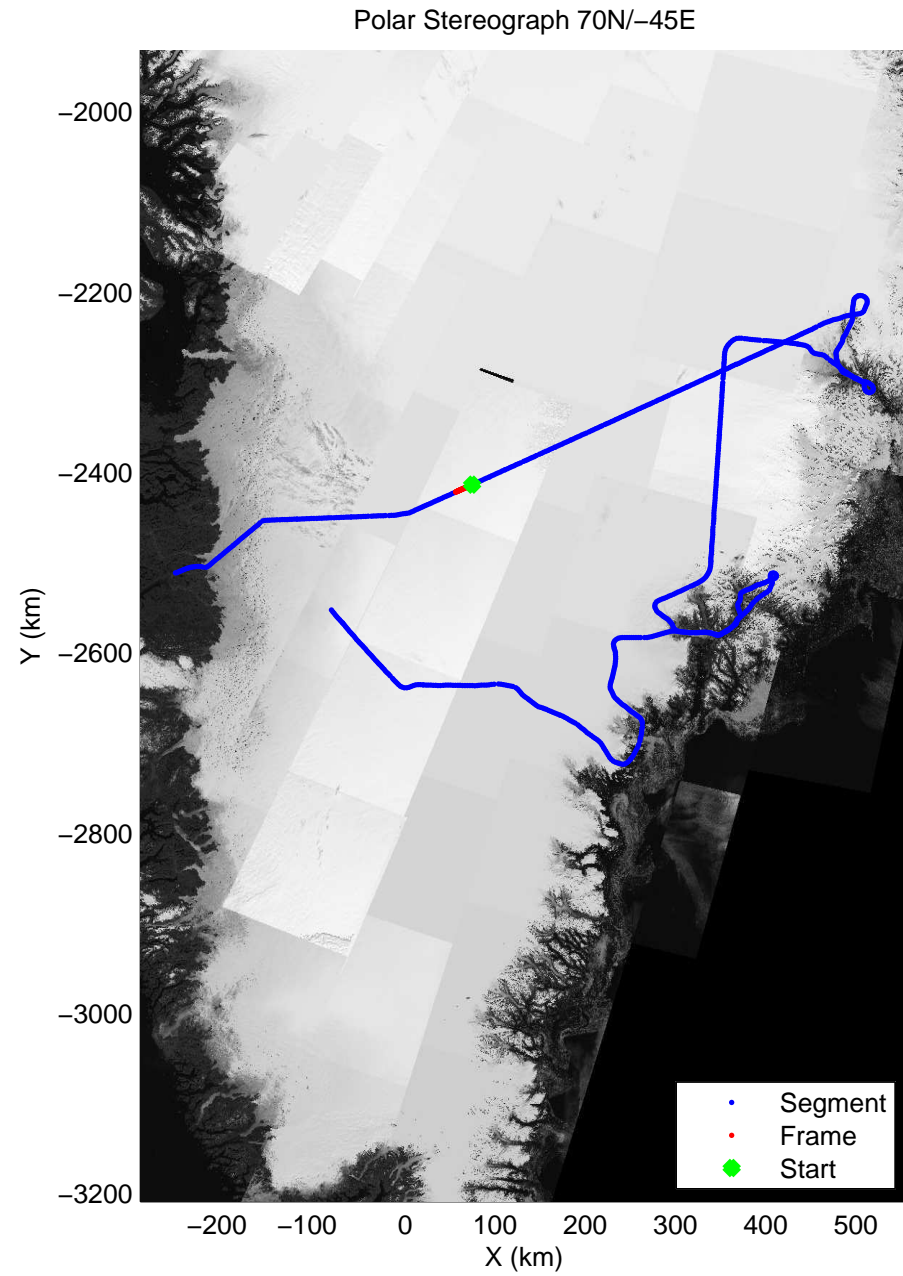

accum 2010_Greenland_P3: "Helheim Kanger" 20100508_01_103: 15:04:34.4 to 15:06:51.7 GPS

accum 2010_Greenland_P3: "Helheim Kanger" 20100508_01_104: 15:06:51.9 to 15:09:09.2 GPS

accum 2010_Greenland_P3: "Helheim Kanger" 20100508_01_105: 15:09:09.4 to 15:11:27.1 GPS