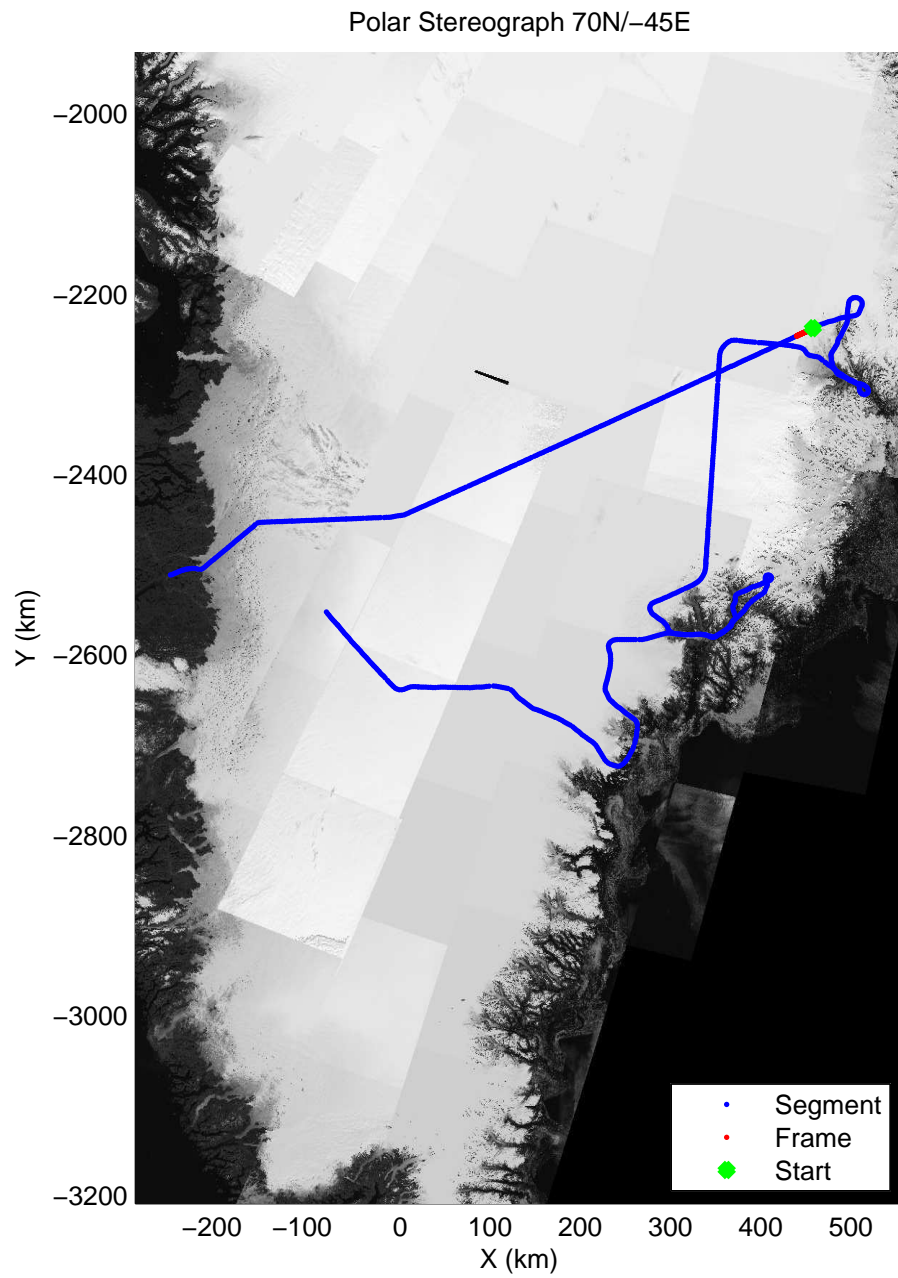

accum 2010_Greenland_P3: "Helheim Kanger" 20100508_01_082: 14:16:39.5 to 14:19:05.3 GPS

accum 2010_Greenland_P3: "Helheim Kanger" 20100508_01_083: 14:19:05.5 to 14:21:20.2 GPS

accum 2010_Greenland_P3: "Helheim Kanger" 20100508_01_084: 14:21:20.4 to 14:23:32.4 GPS