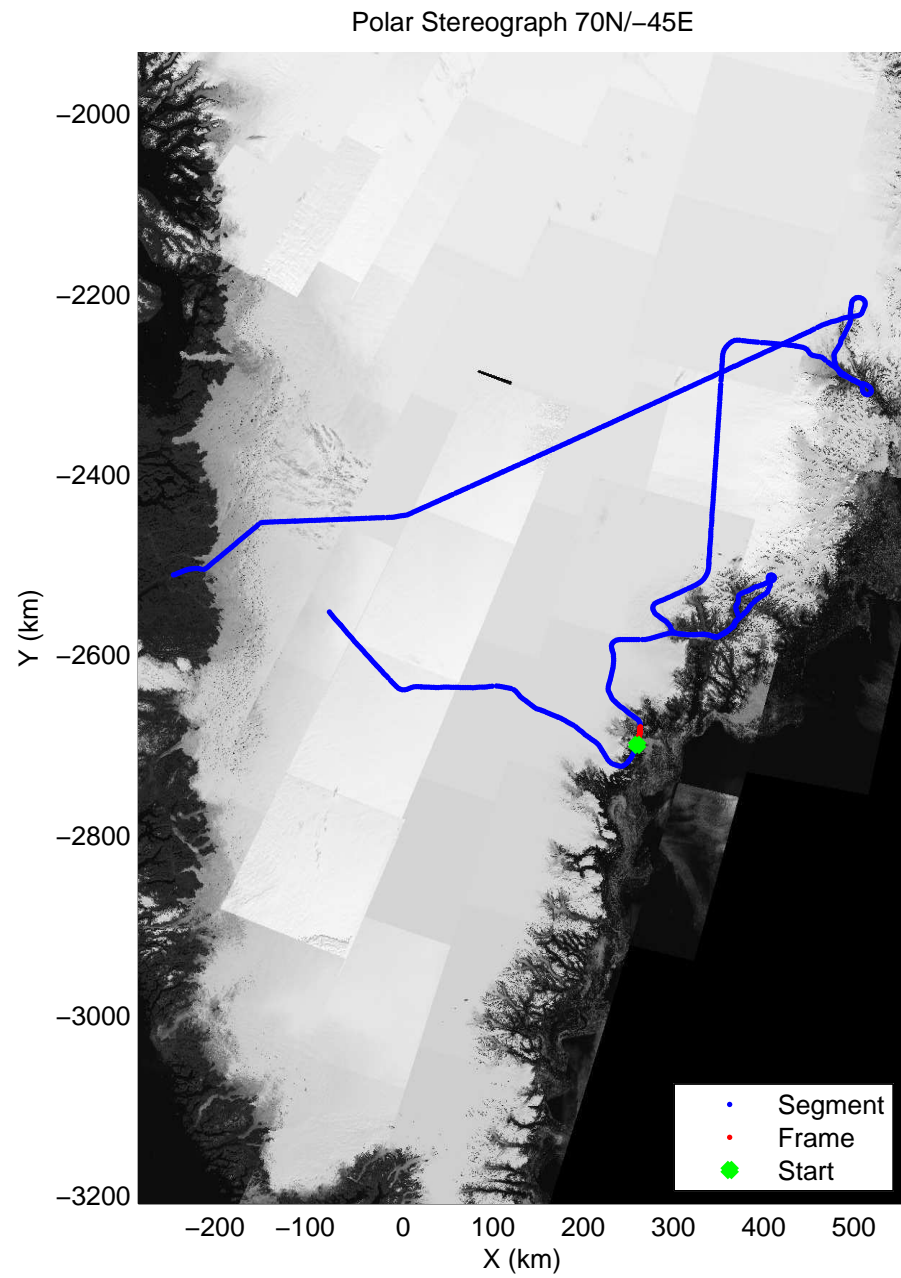

accum 2010_Greenland_P3: "Helheim Kanger" 20100508_01_019: 11:39:42.2 to 11:41:50.6 GPS

accum 2010_Greenland_P3: "Helheim Kanger" 20100508_01_020: 11:41:50.8 to 11:44:09.5 GPS

accum 2010_Greenland_P3: "Helheim Kanger" 20100508_01_021: 11:44:09.7 to 11:46:25.6 GPS