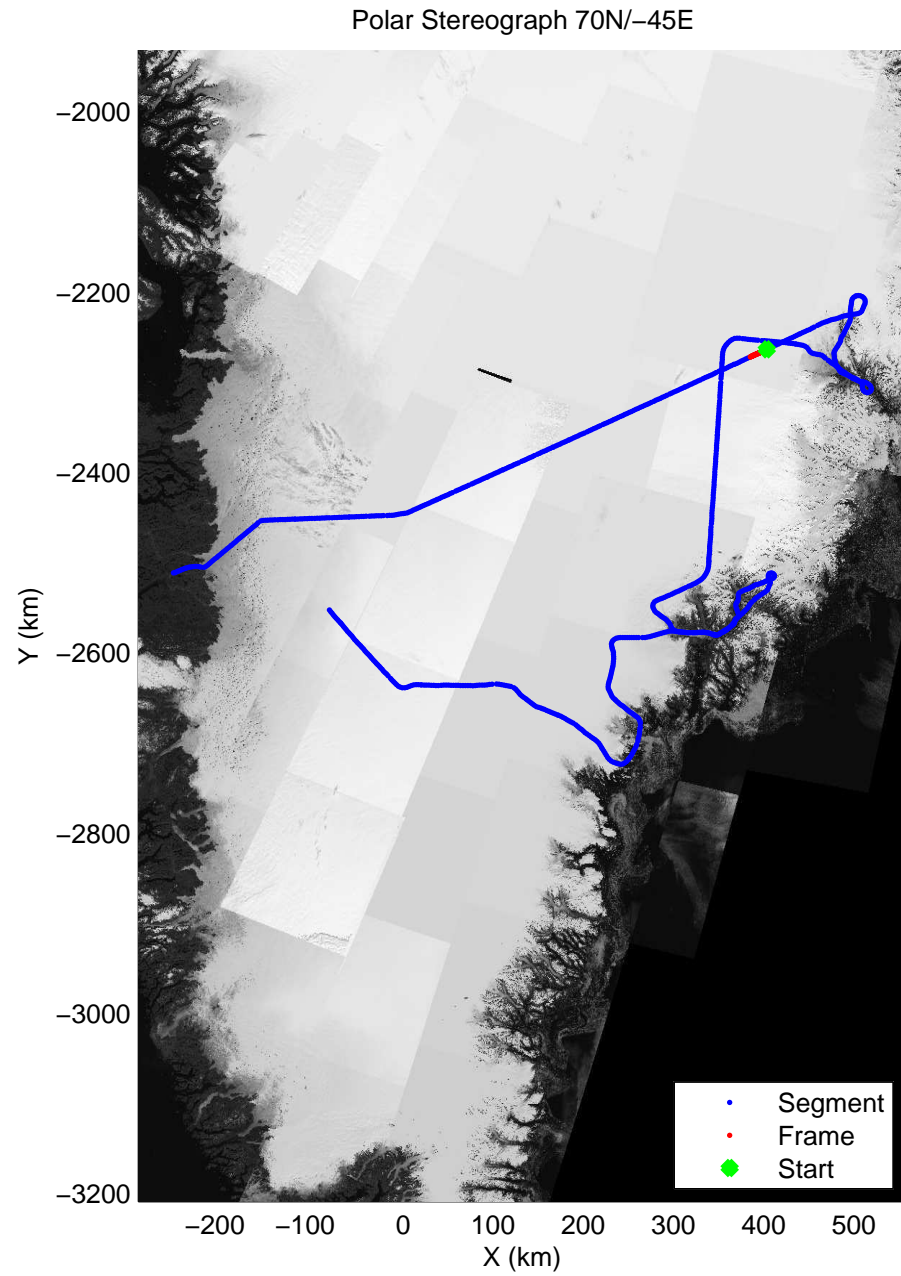

accum 2010_Greenland_P3: "Helheim Kanger" 20100508_01_085: 14:23:32.6 to 14:25:40.2 GPS

accum 2010_Greenland_P3: "Helheim Kanger" 20100508_01_086: 14:25:40.4 to 14:27:53.3 GPS

accum 2010_Greenland_P3: "Helheim Kanger" 20100508_01_087: 14:27:53.5 to 14:30:14.7 GPS