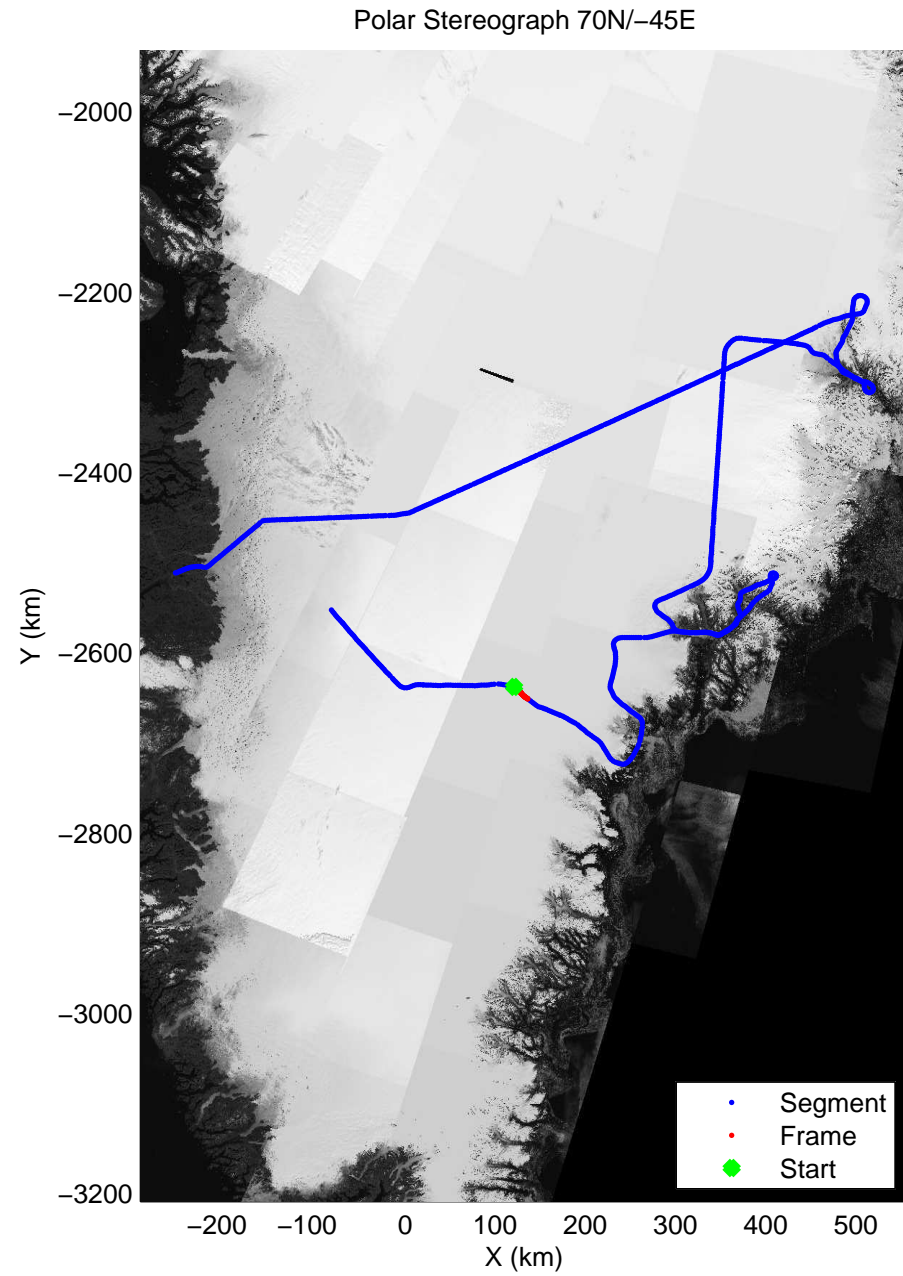

accum 2010_Greenland_P3: "Helheim Kanger" 20100508_01_010: 11:19:19.9 to 11:21:33.2 GPS

accum 2010_Greenland_P3: "Helheim Kanger" 20100508_01_011: 11:21:33.4 to 11:23:42.1 GPS

accum 2010_Greenland_P3: "Helheim Kanger" 20100508_01_012: 11:23:42.3 to 11:25:55.4 GPS