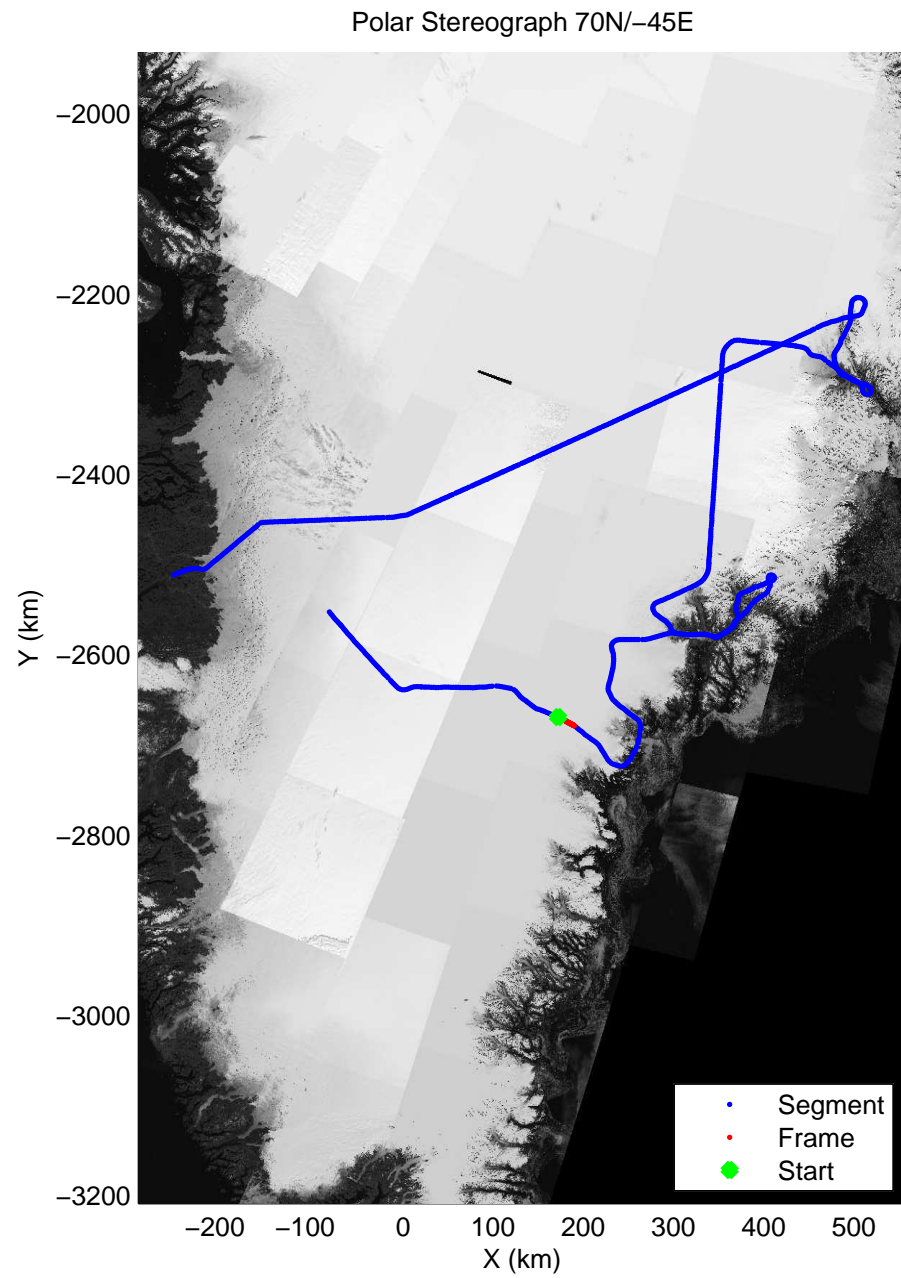

accum 2010_Greenland_P3: "Helheim Kanger" 20100508_01_013: 11:25:55.5 to 11:28:16.5 GPS

accum 2010_Greenland_P3: "Helheim Kanger" 20100508_01_014: 11:28:16.6 to 11:30:36.2 GPS

accum 2010_Greenland_P3: "Helheim Kanger" 20100508_01_015: 11:30:36.4 to 11:32:55.0 GPS