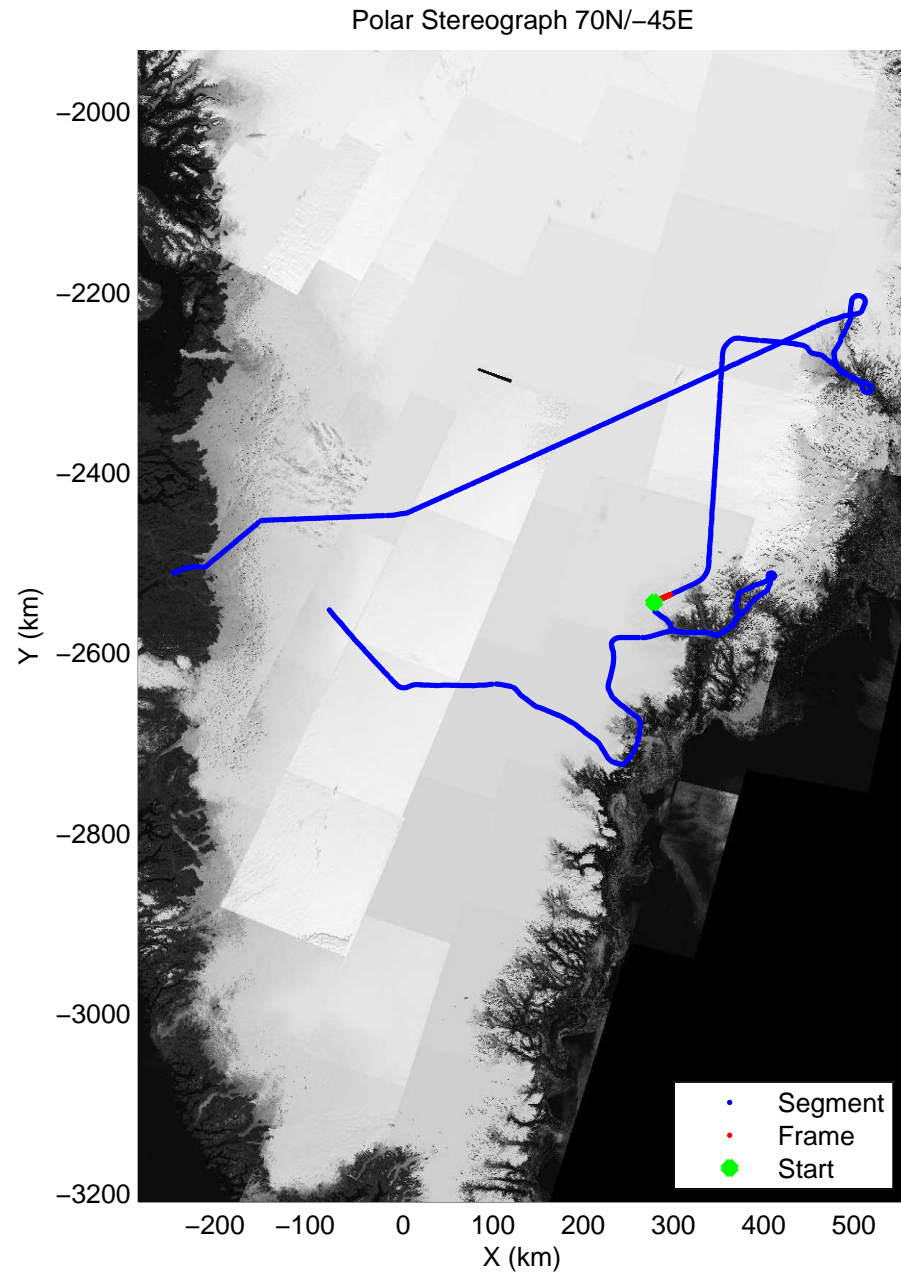

accum 2010_Greenland_P3: "Helheim Kanger" 20100508_01_046: 12:49:00.3 to 12:51:37.6 GPS

accum 2010_Greenland_P3: "Helheim Kanger" 20100508_01_047: 12:51:37.8 to 12:54:25.5 GPS

accum 2010_Greenland_P3: "Helheim Kanger" 20100508_01_048: 12:54:25.7 to 12:57:08.0 GPS