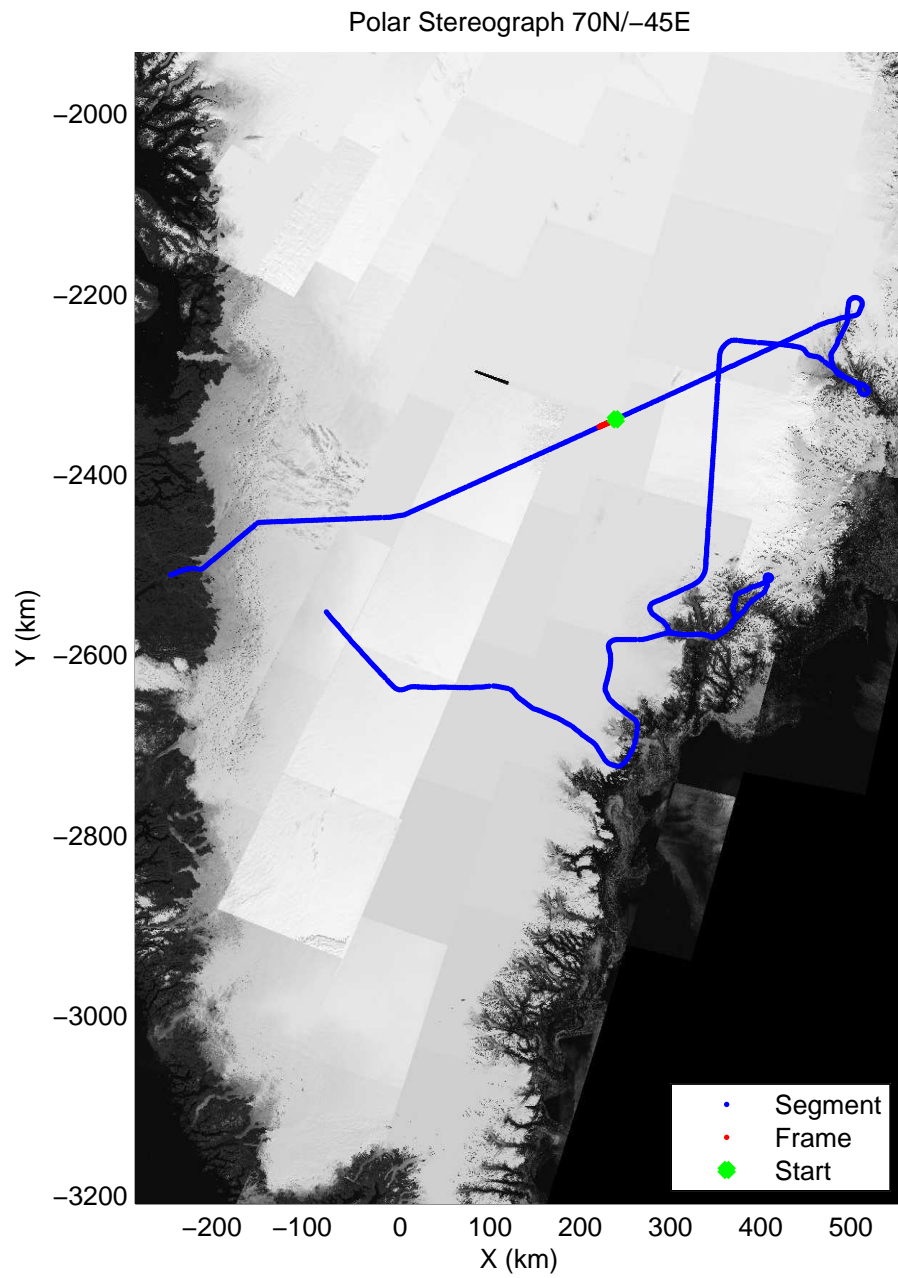

accum 2010_Greenland_P3: "Helheim Kanger" 20100508_01_094: 14:44:09.0 to 14:46:24.5 GPS

accum 2010_Greenland_P3: "Helheim Kanger" 20100508_01_095: 14:46:24.8 to 14:48:39.1 GPS

accum 2010_Greenland_P3: "Helheim Kanger" 20100508_01_096: 14:48:39.2 to 14:50:52.6 GPS