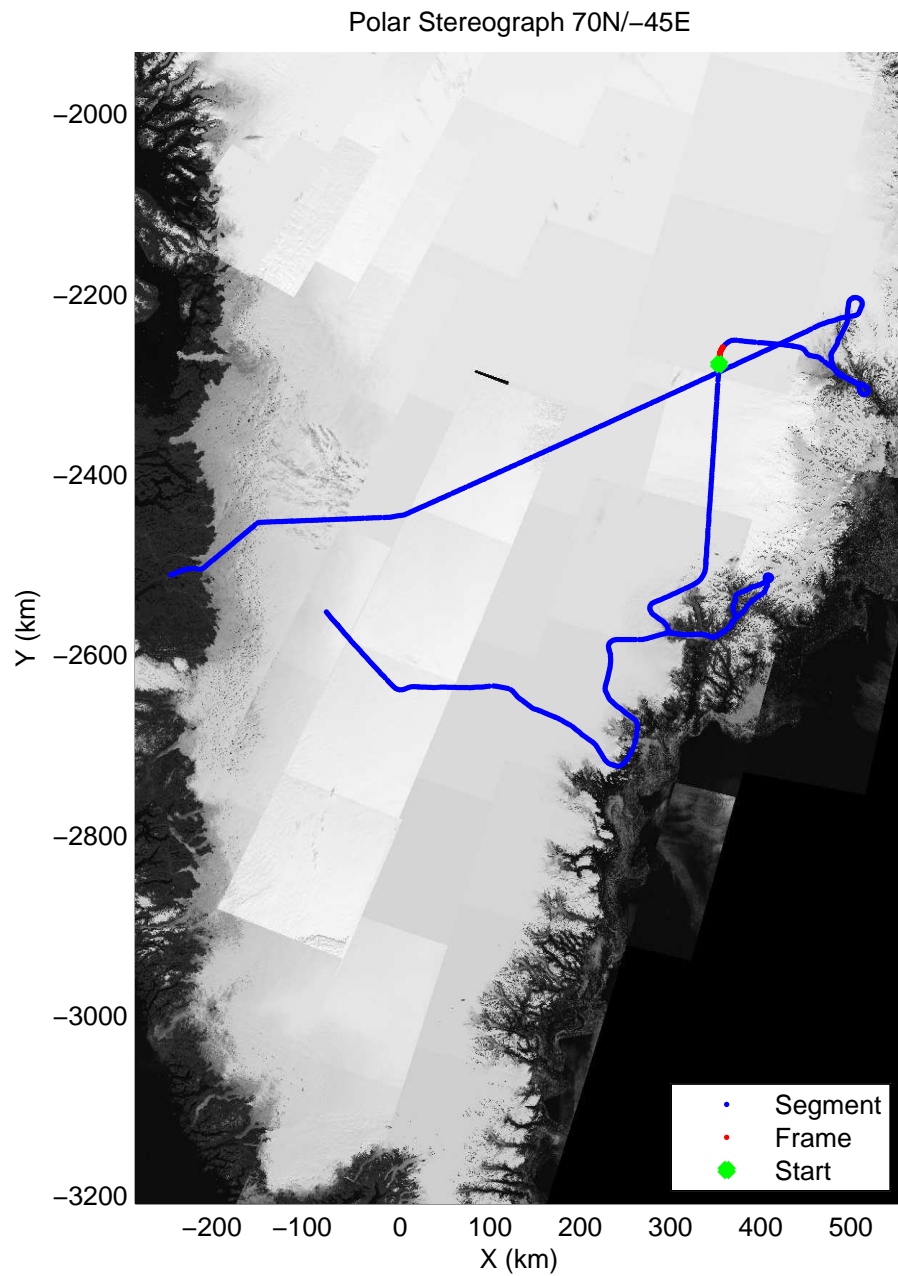

accum 2010_Greenland_P3: "Helheim Kanger" 20100508_01_061: 13:24:02.0 to 13:26:07.3 GPS

accum 2010_Greenland_P3: "Helheim Kanger" 20100508_01_062: 13:26:07.4 to 13:28:17.6 GPS

accum 2010_Greenland_P3: "Helheim Kanger" 20100508_01_063: 13:28:17.9 to 13:30:29.6 GPS