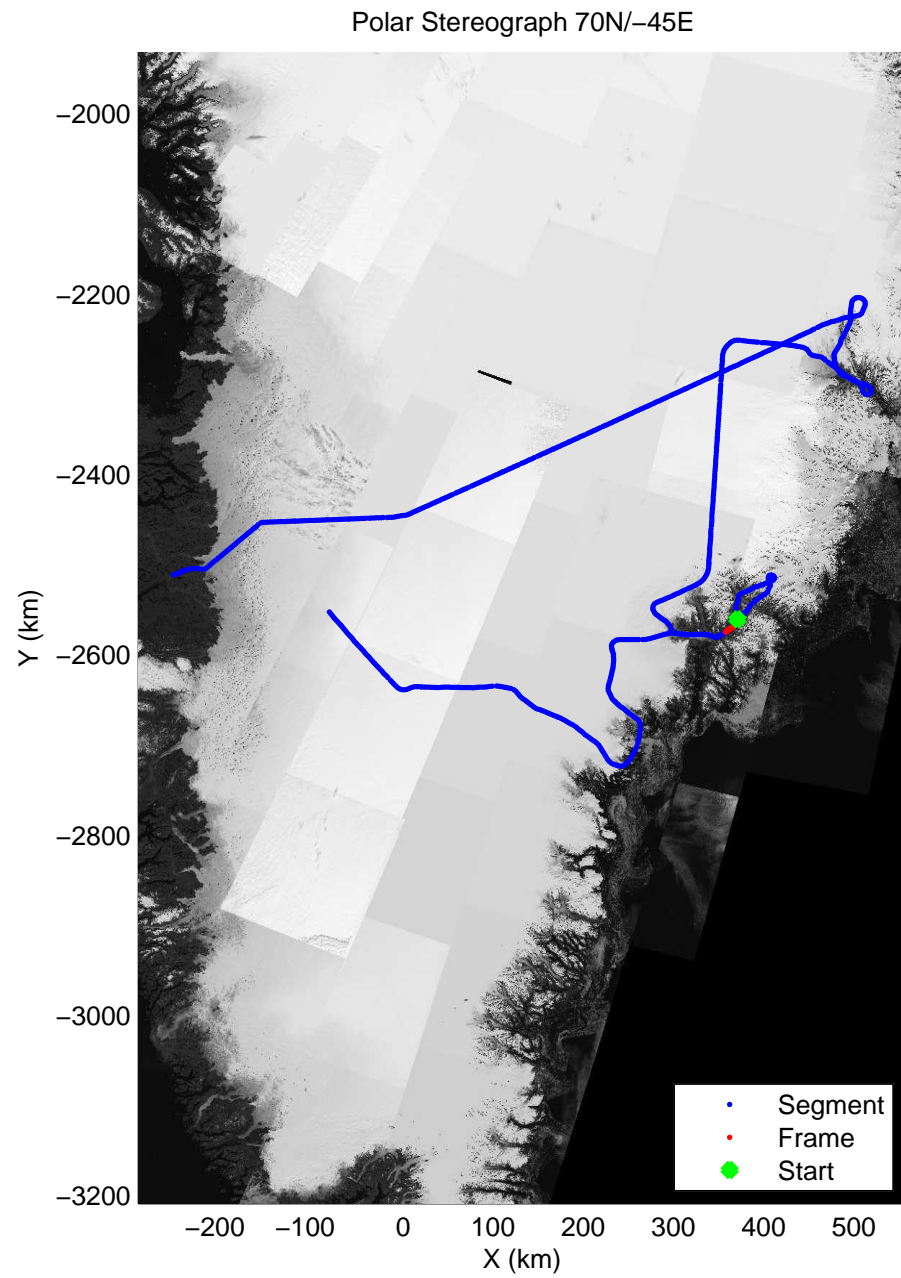

accum 2010_Greenland_P3: "Helheim Kanger" 20100508_01_040: 12:32:28.6 to 12:35:07.8 GPS

accum 2010_Greenland_P3: "Helheim Kanger" 20100508_01_041: 12:35:08.0 to 12:37:45.5 GPS

accum 2010_Greenland_P3: "Helheim Kanger" 20100508_01_042: 12:37:45.7 to 12:40:31.9 GPS