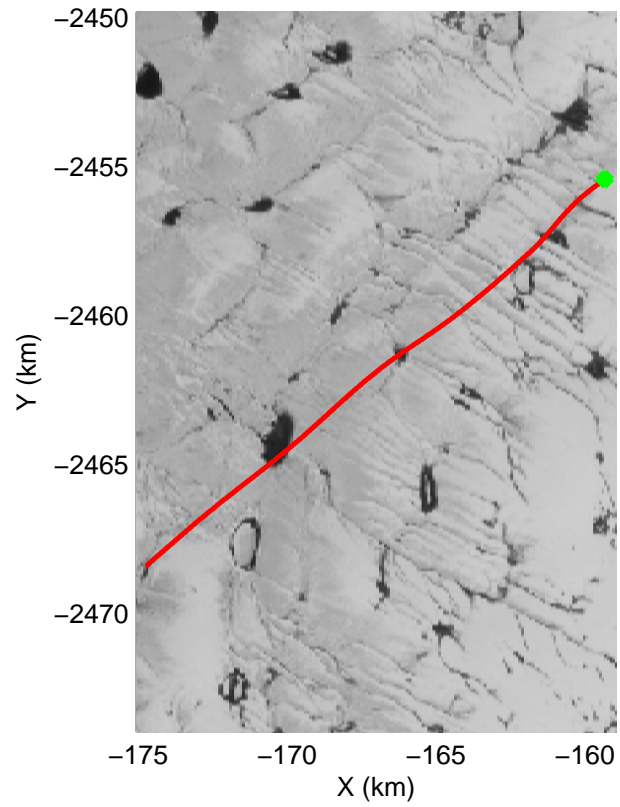

accum 2010_Greenland_P3: "Helheim Kanger" 20100508_01_115: 15:32:09.0 to 15:34:25.4 GPS

accum 2010_Greenland_P3: "Helheim Kanger" 20100508_01_116: 15:34:25.7 to 15:36:40.3 GPS

accum 2010_Greenland_P3: "Helheim Kanger" 20100508_01_117: 15:36:40.6 to 15:38:56.8 GPS