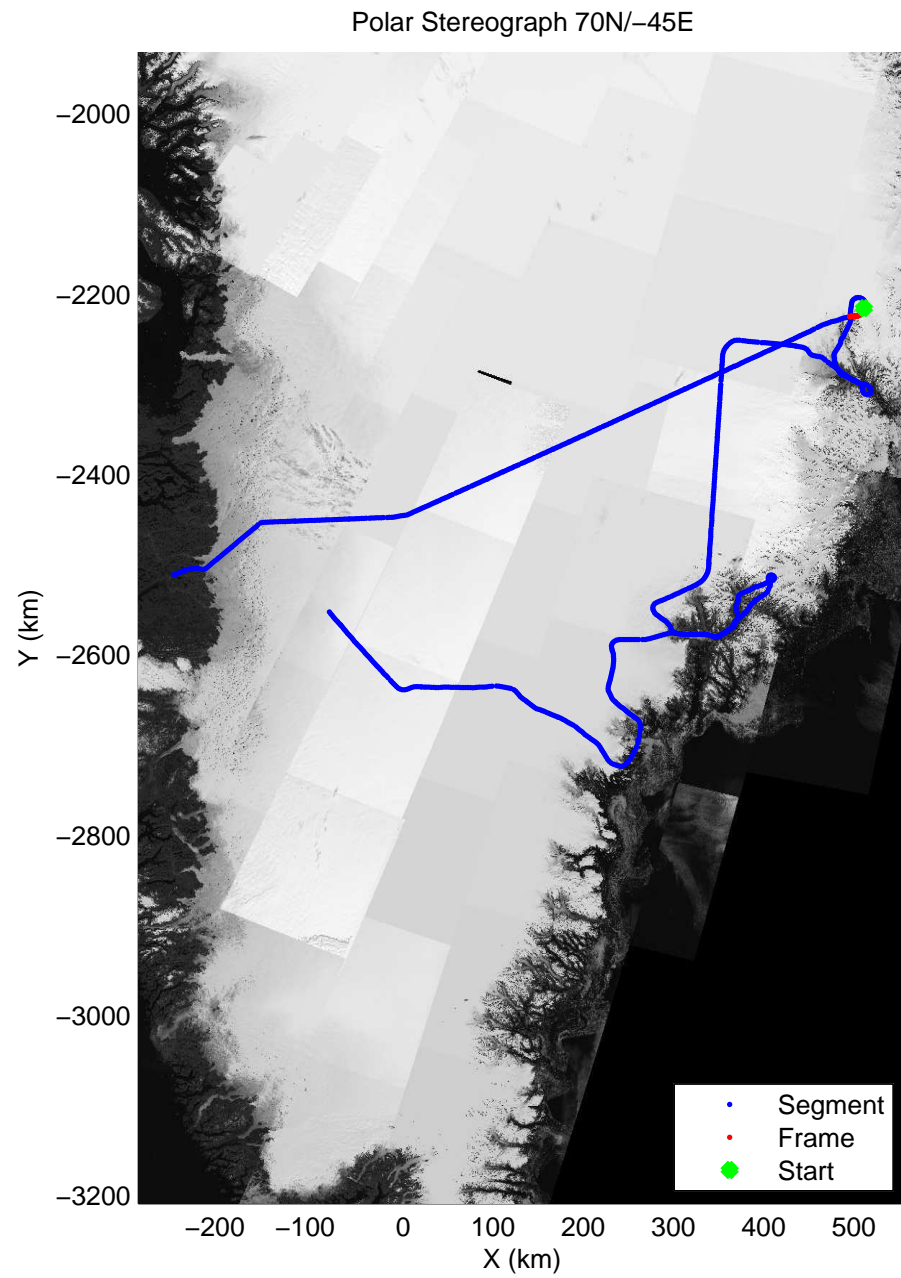

accum 2010_Greenland_P3: "Helheim Kanger" 20100508_01_079: 14:08:44.5 to 14:11:28.3 GPS

accum 2010_Greenland_P3: "Helheim Kanger" 20100508_01_080: 14:11:28.5 to 14:14:03.4 GPS

accum 2010_Greenland_P3: "Helheim Kanger" 20100508_01_081: 14:14:03.5 to 14:16:39.3 GPS