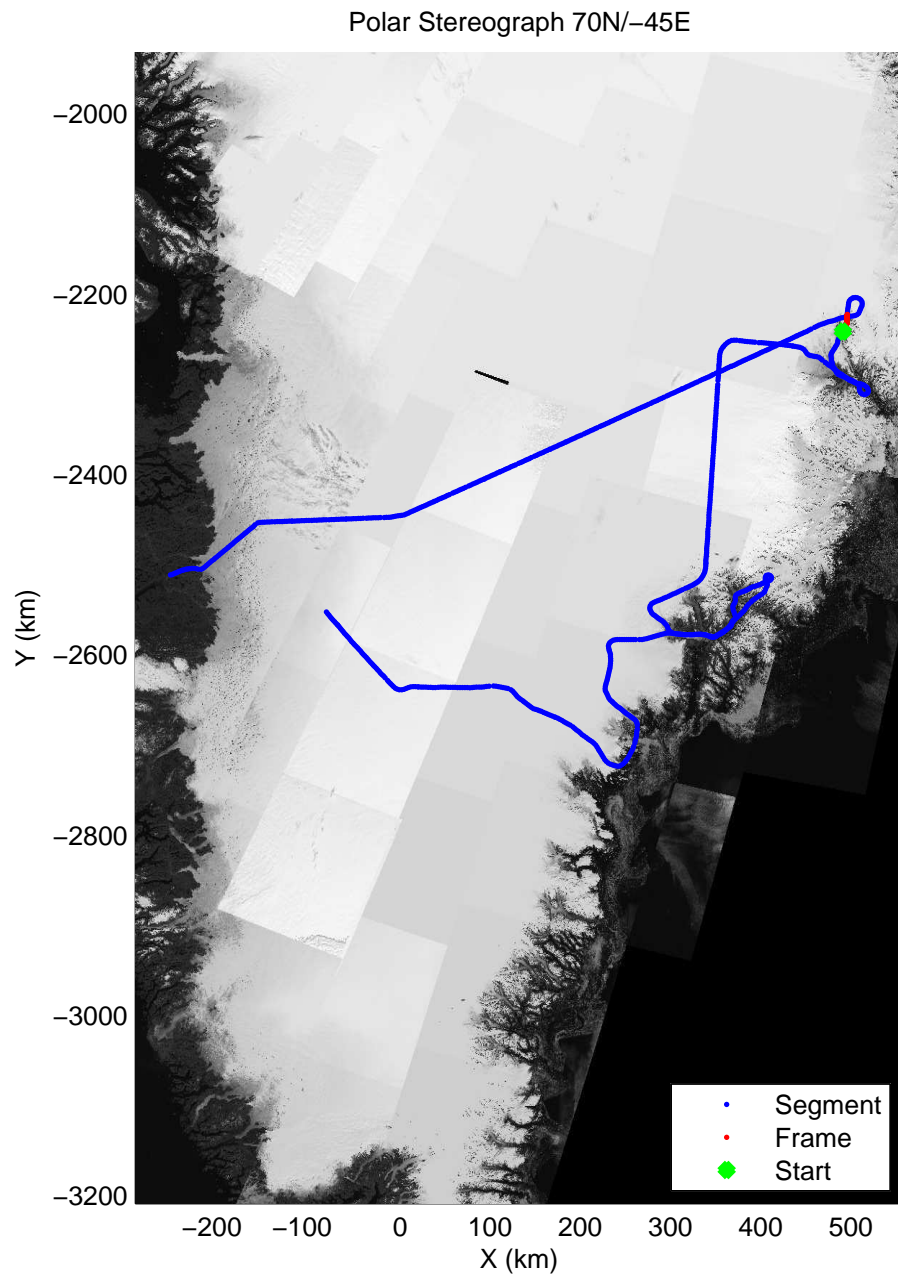

accum 2010_Greenland_P3: "Helheim Kanger" 20100508_01_076: 13:59:59.2 to 14:03:04.1 GPS

accum 2010_Greenland_P3: "Helheim Kanger" 20100508_01_077: 14:03:04.3 to 14:05:56.9 GPS

accum 2010_Greenland_P3: "Helheim Kanger" 20100508_01_078: 14:05:57.0 to 14:08:44.3 GPS