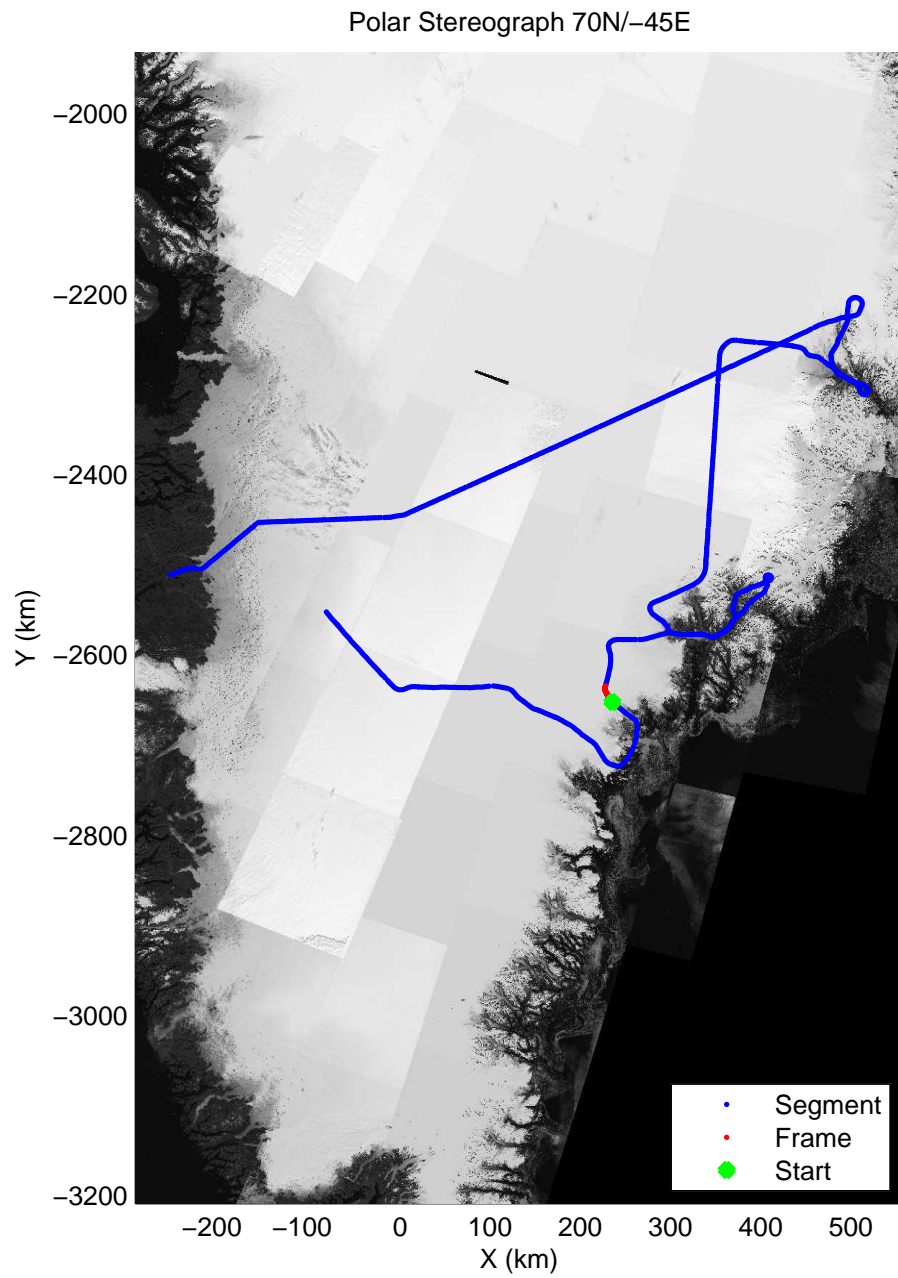

accum 2010_Greenland_P3: "Helheim Kanger" 20100508_01_022: 11:46:25.9 to 11:48:44.5 GPS

accum 2010_Greenland_P3: "Helheim Kanger" 20100508_01_023: 11:48:44.7 to 11:51:42.9 GPS

accum 2010_Greenland_P3: "Helheim Kanger" 20100508_01_024: 11:51:43.0 to 11:54:38.2 GPS