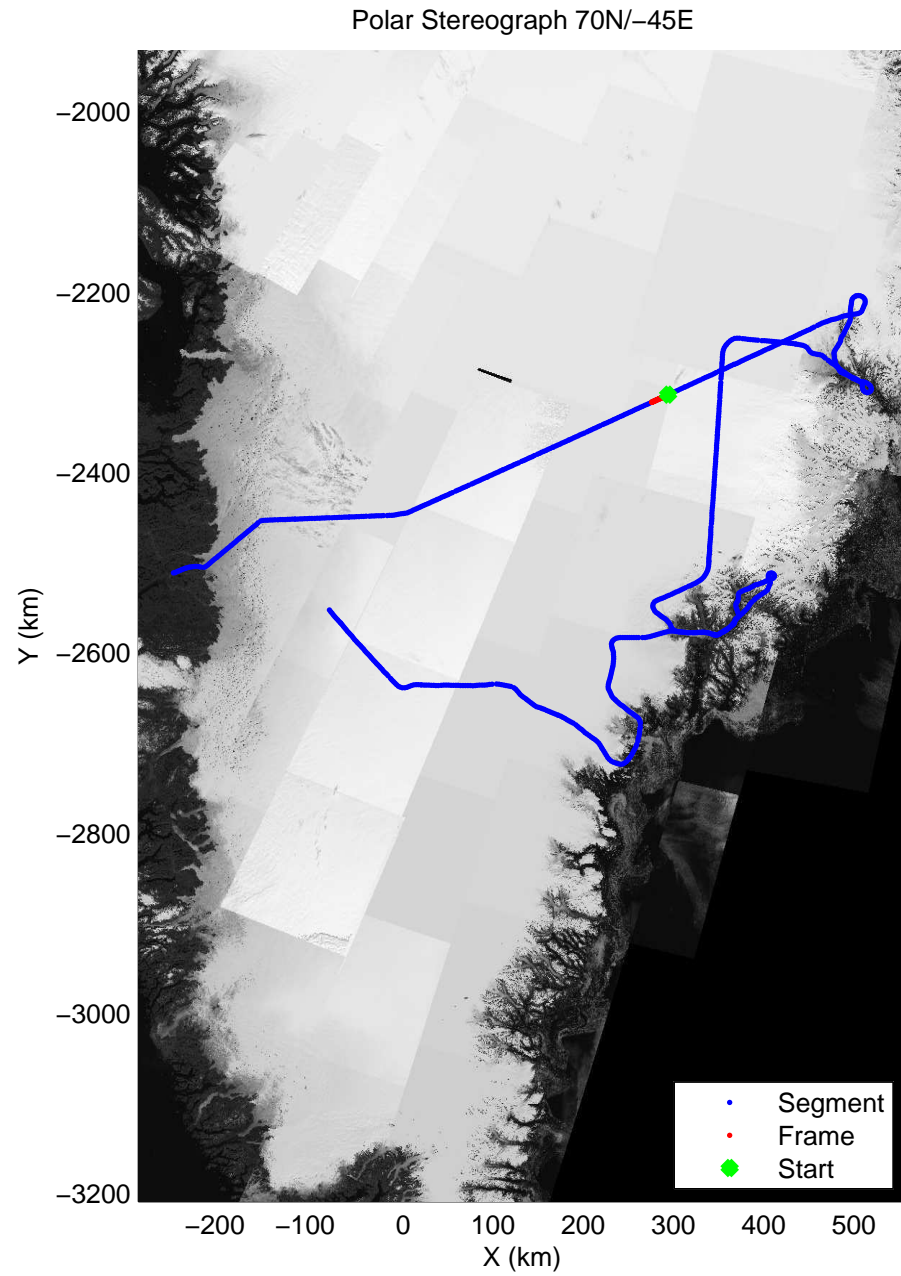

accum 2010_Greenland_P3: "Helheim Kanger" 20100508_01_091: 14:37:20.2 to 14:39:35.9 GPS

accum 2010_Greenland_P3: "Helheim Kanger" 20100508_01_092: 14:39:36.1 to 14:41:51.8 GPS

accum 2010_Greenland_P3: "Helheim Kanger" 20100508_01_093: 14:41:52.0 to 14:44:08.8 GPS