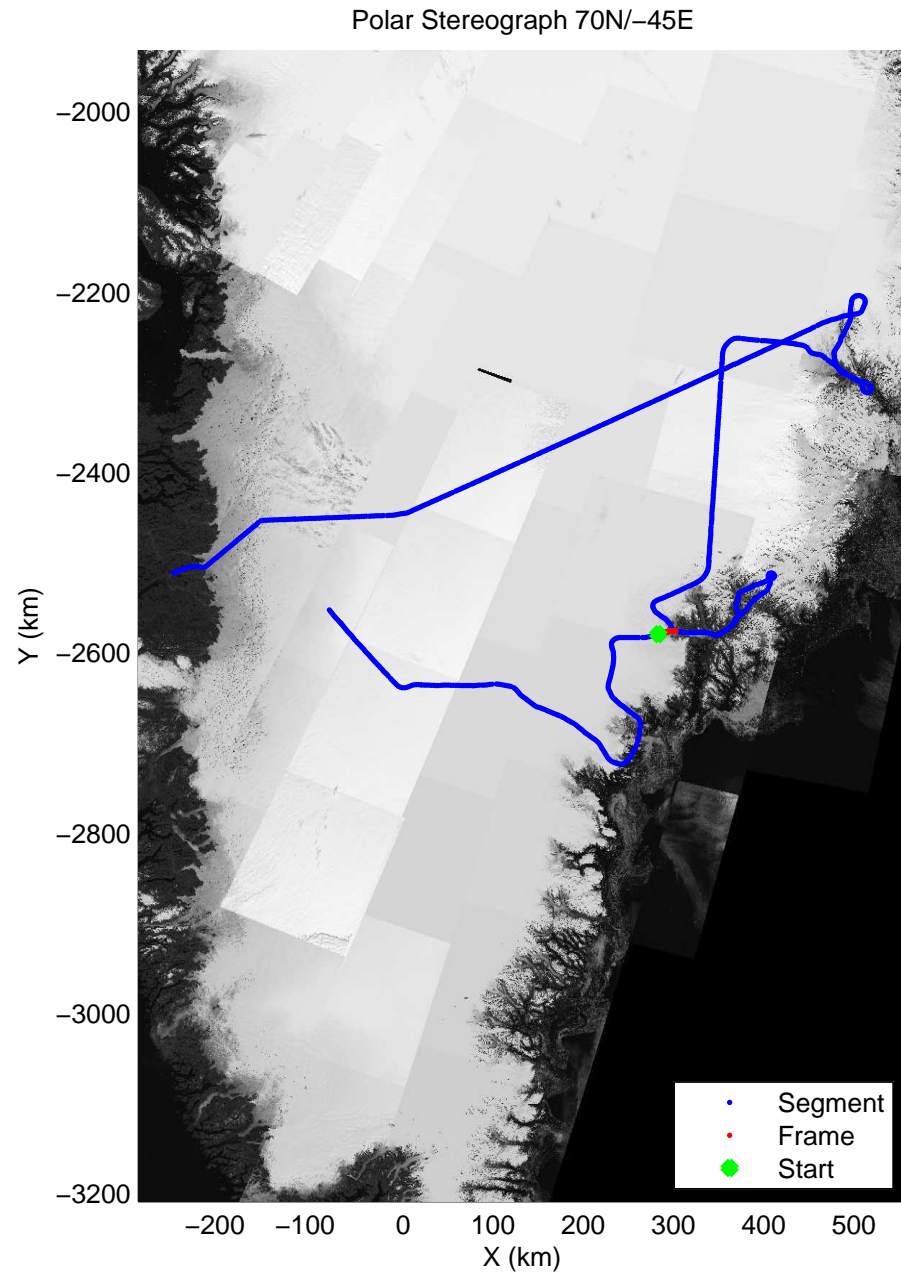

accum 2010_Greenland_P3: "Helheim Kanger" 20100508_01_028: 12:02:29.4 to 12:05:09.3 GPS

accum 2010_Greenland_P3: "Helheim Kanger" 20100508_01_029: 12:05:09.4 to 12:07:33.6 GPS

accum 2010_Greenland_P3: "Helheim Kanger" 20100508_01_030: 12:07:33.8 to 12:09:50.0 GPS