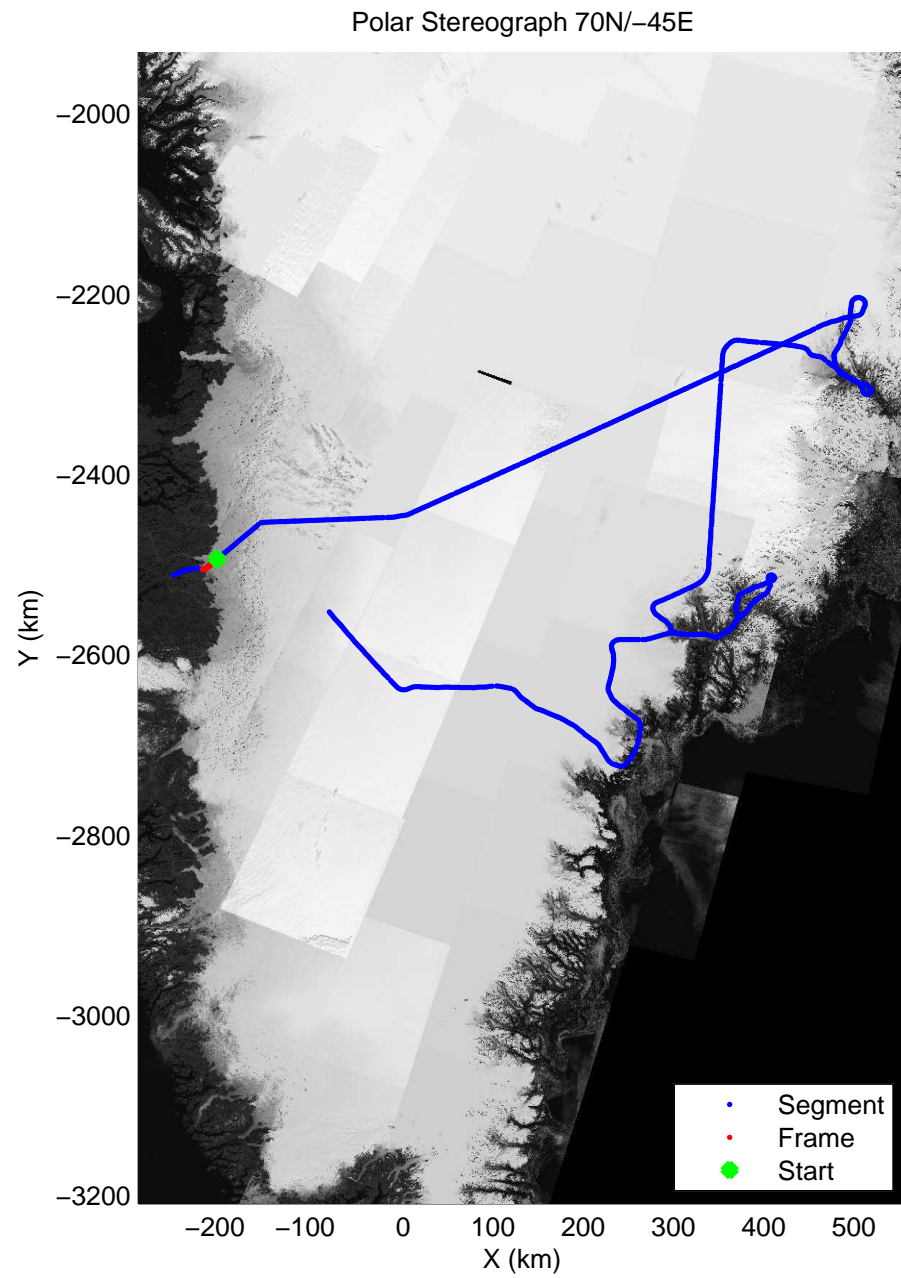

accum 2010_Greenland_P3: "Helheim Kanger" 20100508_01_118: 15:38:56.9 to 15:41:16.8 GPS

accum 2010_Greenland_P3: "Helheim Kanger" 20100508_01_119: 15:41:17.1 to 15:43:37.0 GPS

accum 2010_Greenland_P3: "Helheim Kanger" 20100508_01_120: 15:43:37.1 to 15:45:54.9 GPS