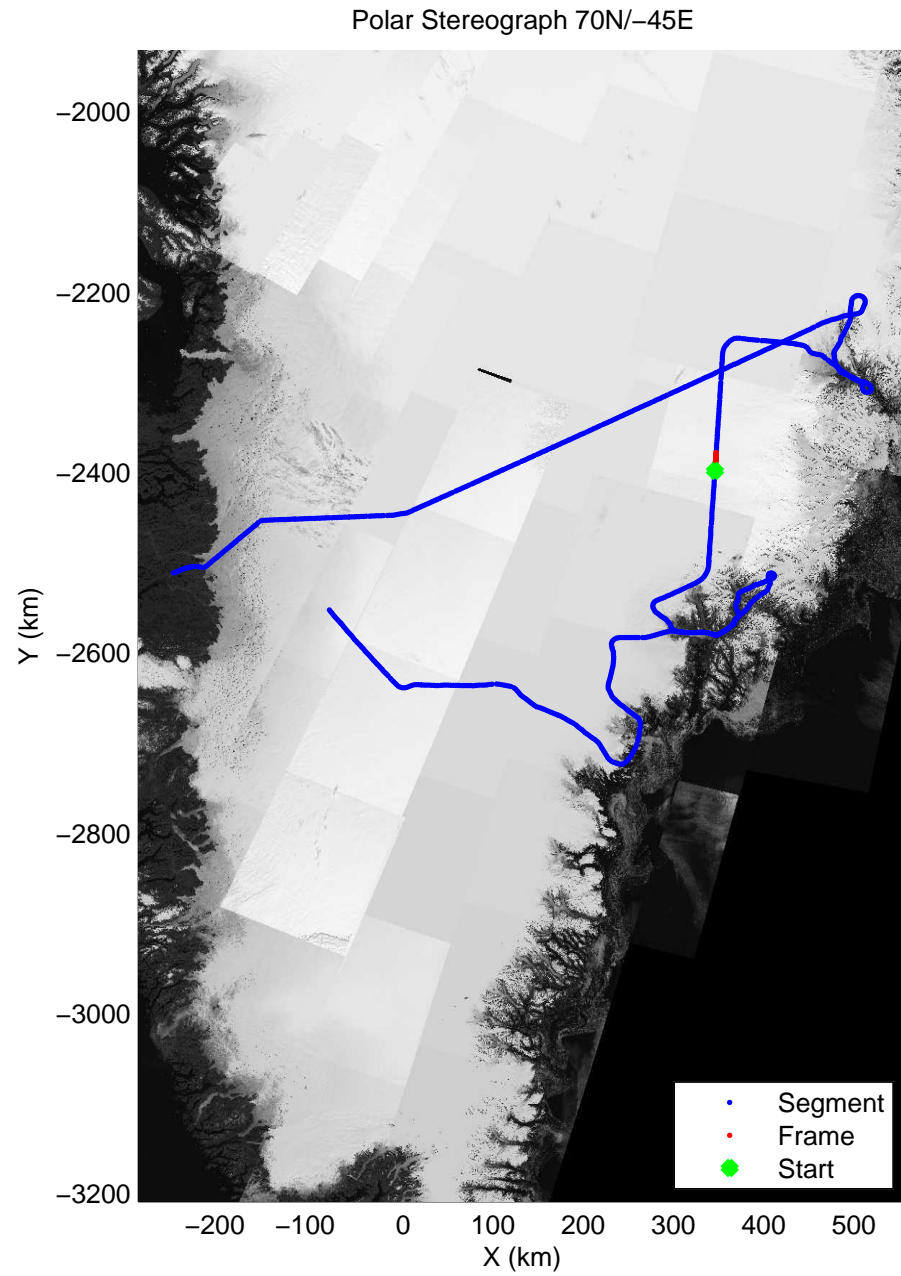

accum 2010_Greenland_P3: "Helheim Kanger" 20100508_01_055: 13:11:29.2 to 13:13:31.1 GPS

accum 2010_Greenland_P3: "Helheim Kanger" 20100508_01_056: 13:13:31.4 to 13:15:34.3 GPS

accum 2010_Greenland_P3: "Helheim Kanger" 20100508_01_057: 13:15:34.5 to 13:17:40.2 GPS