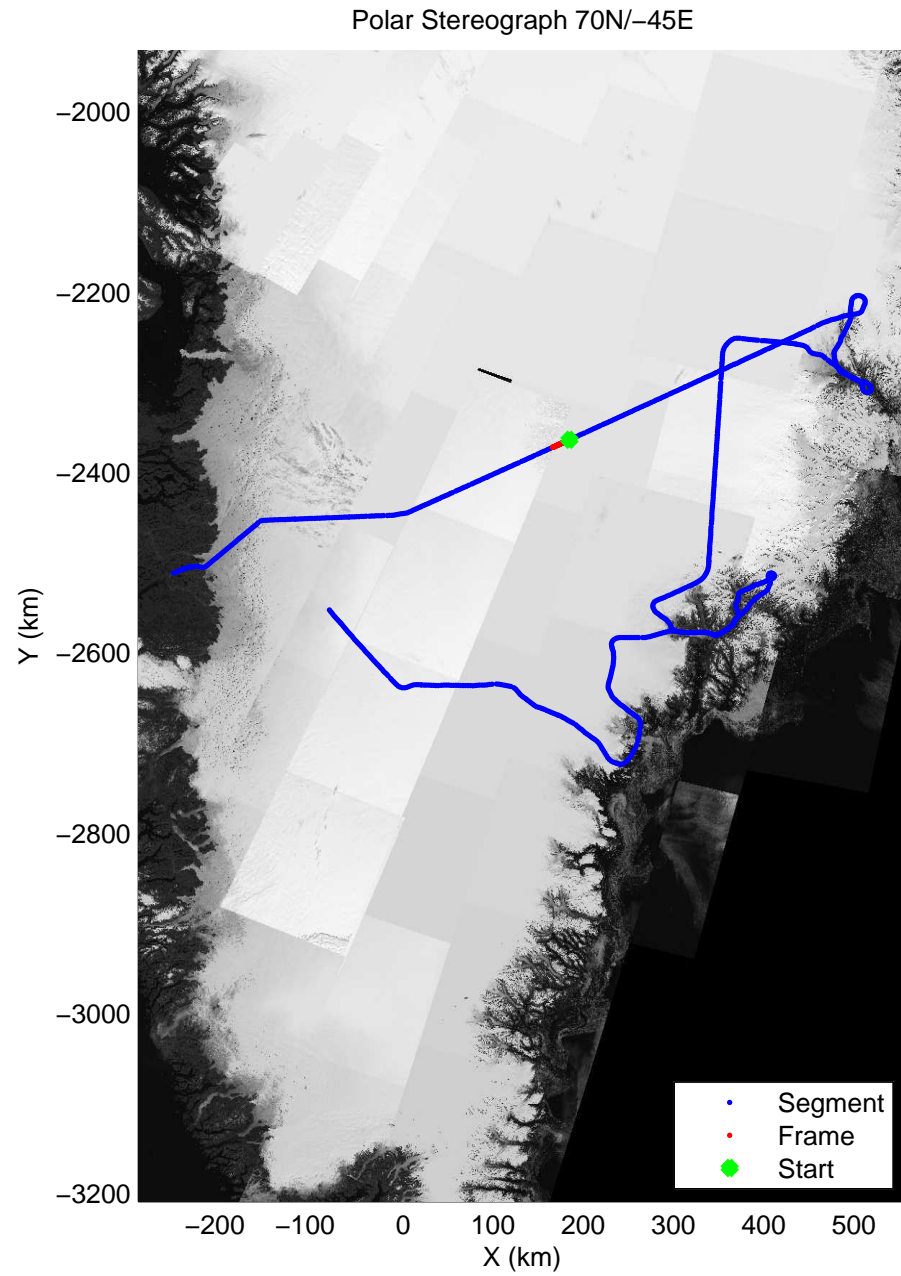

accum 2010_Greenland_P3: "Helheim Kanger" 20100508_01_097: 14:50:52.8 to 14:53:08.3 GPS

accum 2010_Greenland_P3: "Helheim Kanger" 20100508_01_098: 14:53:08.5 to 14:55:24.2 GPS

accum 2010_Greenland_P3: "Helheim Kanger" 20100508_01_099: 14:55:24.5 to 14:57:41.9 GPS