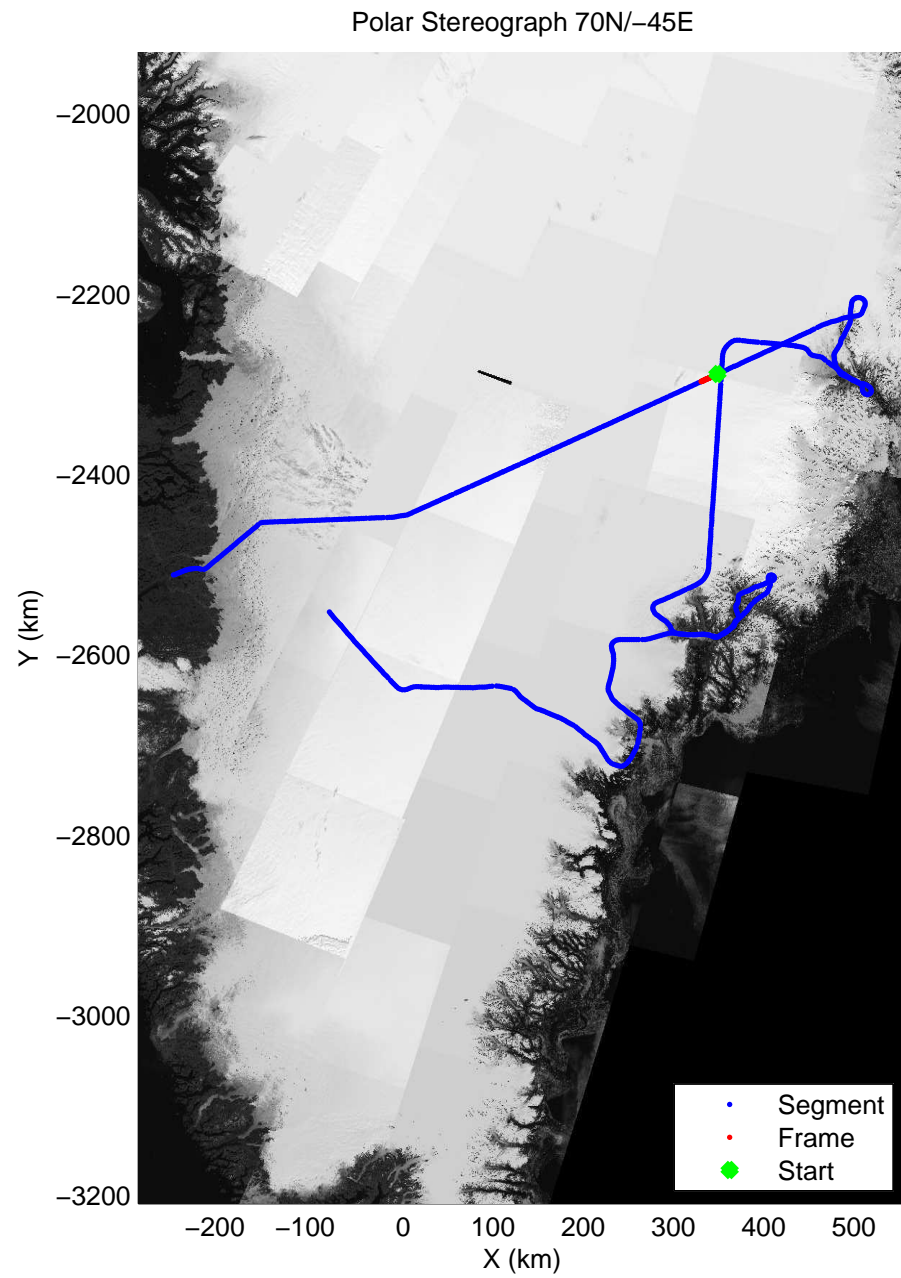

accum 2010_Greenland_P3: "Helheim Kanger" 20100508_01_088: 14:30:14.8 to 14:32:44.5 GPS

accum 2010_Greenland_P3: "Helheim Kanger" 20100508_01_089: 14:32:44.6 to 14:35:03.8 GPS

accum 2010_Greenland_P3: "Helheim Kanger" 20100508_01_090: 14:35:04.0 to 14:37:20.1 GPS