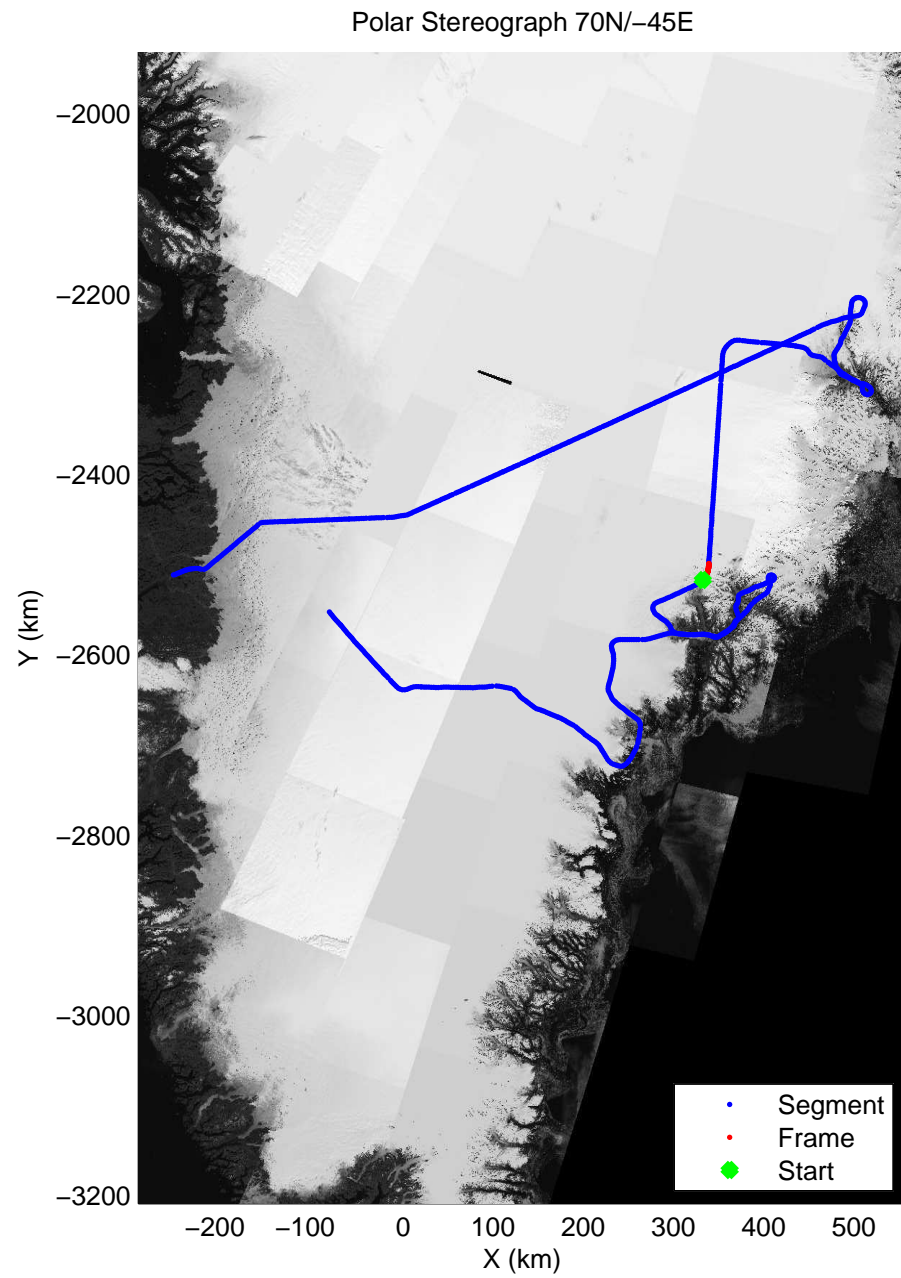

accum 2010_Greenland_P3: "Helheim Kanger" 20100508_01_049: 12:57:08.2 to 12:59:30.0 GPS

accum 2010_Greenland_P3: "Helheim Kanger" 20100508_01_050: 12:59:30.2 to 13:01:39.1 GPS

accum 2010_Greenland_P3: "Helheim Kanger" 20100508_01_051: 13:01:39.2 to 13:04:03.7 GPS