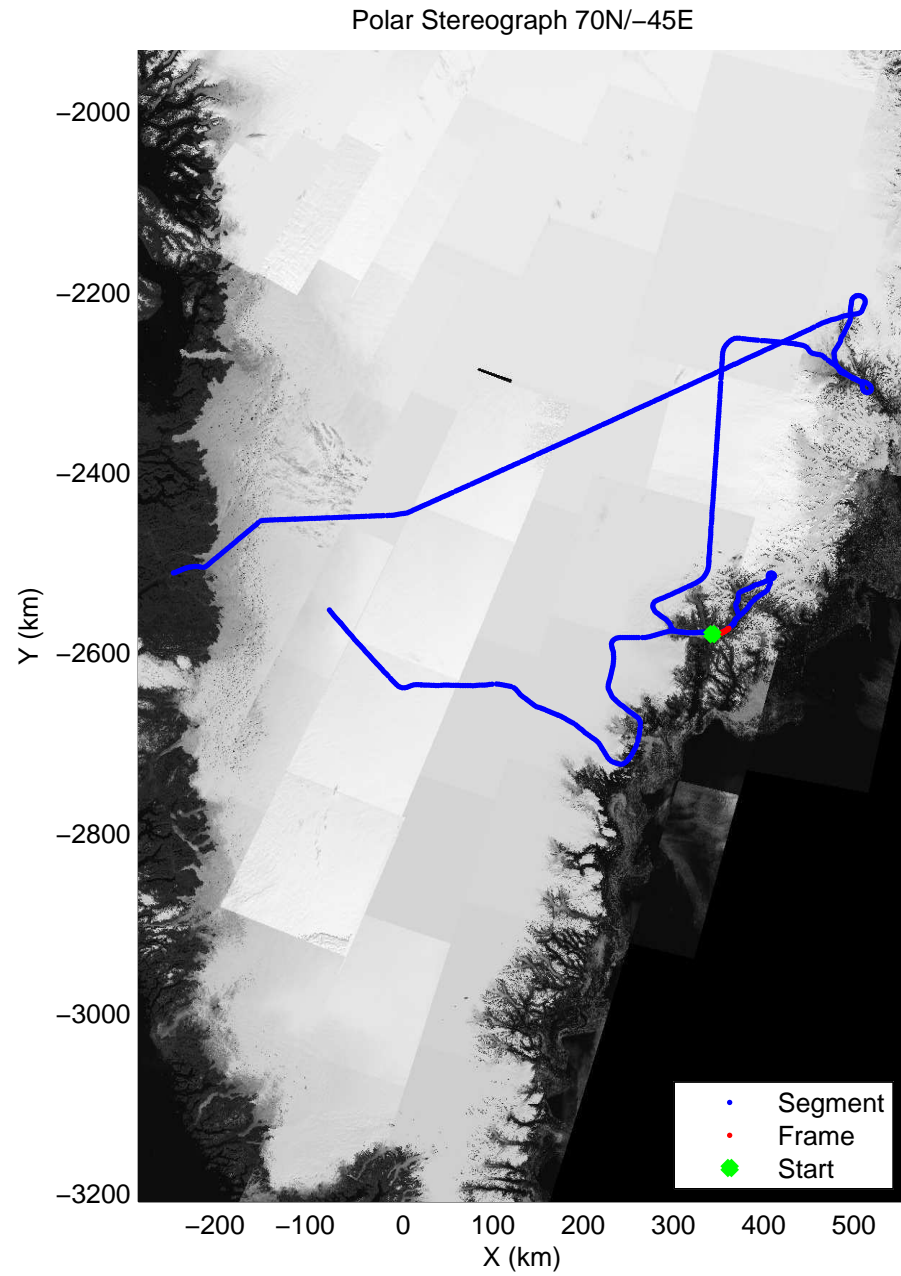

accum 2010_Greenland_P3: "Helheim Kanger" 20100508_01_031: 12:09:50.1 to 12:11:59.6 GPS

accum 2010_Greenland_P3: "Helheim Kanger" 20100508_01_032: 12:11:59.7 to 12:14:20.3 GPS

accum 2010_Greenland_P3: "Helheim Kanger" 20100508_01_033: 12:14:20.5 to 12:16:42.3 GPS