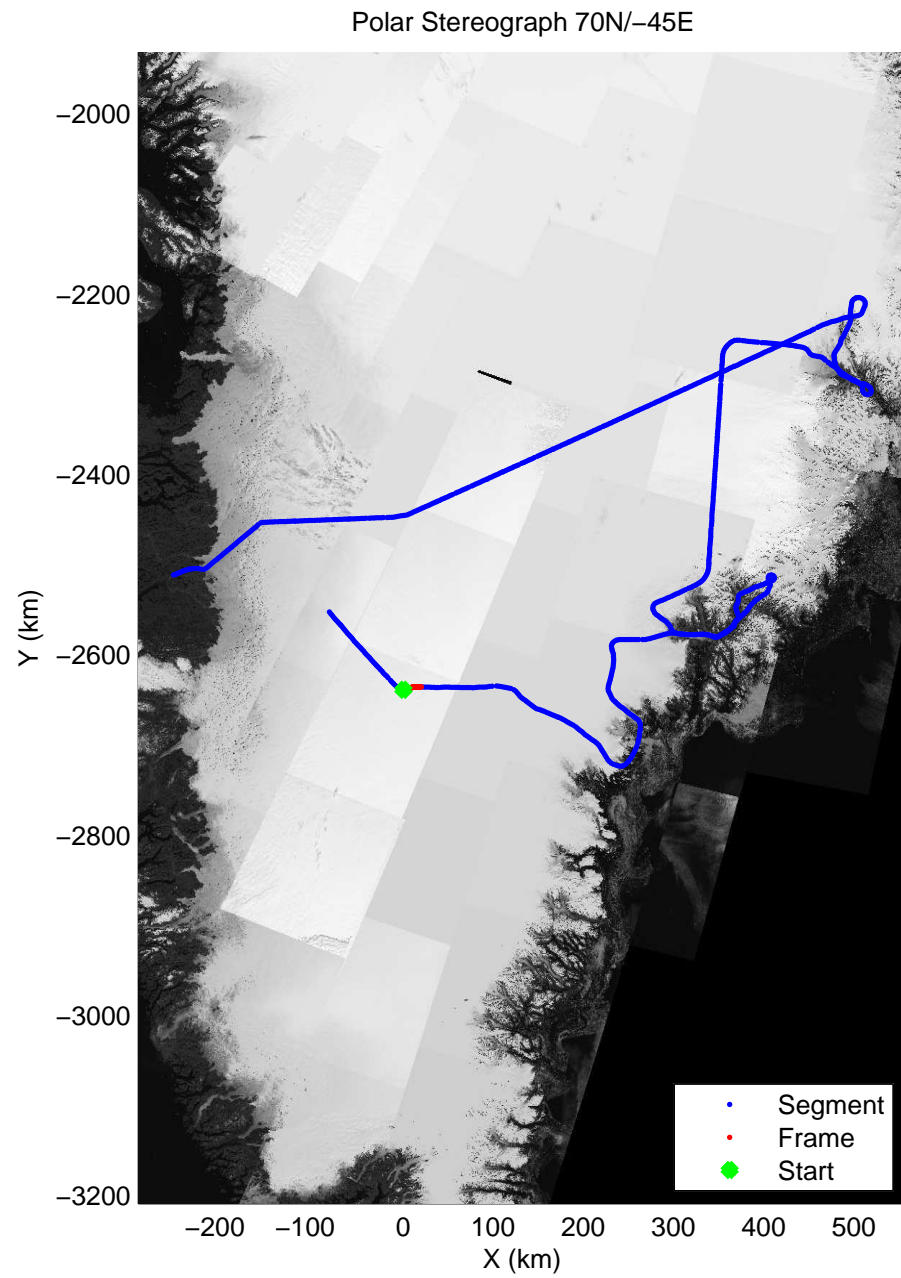

accum 2010_Greenland_P3: "Helheim Kanger" 20100508_01_004: 11:05:05.6 to 11:07:36.1 GPS

accum 2010_Greenland_P3: "Helheim Kanger" 20100508_01_005: 11:07:36.3 to 11:10:05.6 GPS

accum 2010_Greenland_P3: "Helheim Kanger" 20100508_01_006: 11:10:05.8 to 11:12:32.1 GPS