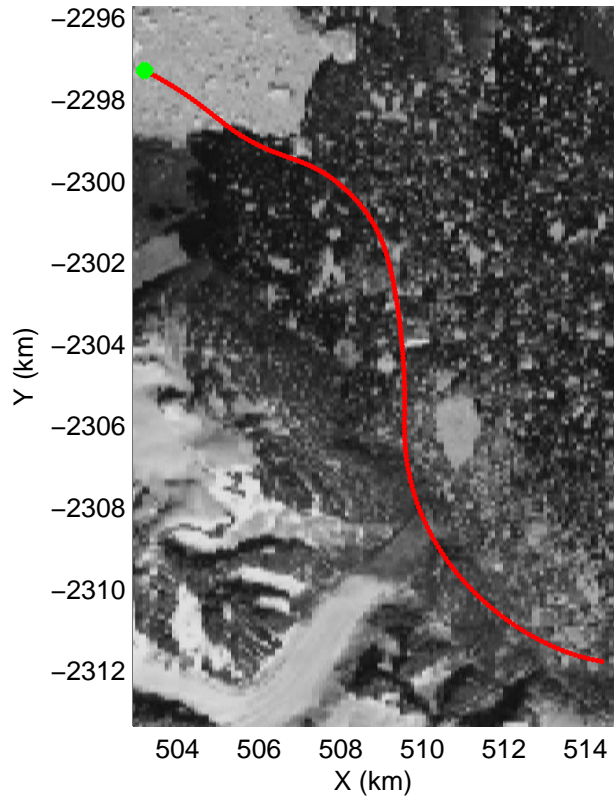

accum 2010_Greenland_P3: "Helheim Kanger" 20100508_01_070: 13:43:38.5 to 13:46:08.1 GPS

accum 2010_Greenland_P3: "Helheim Kanger" 20100508_01_071: 13:46:08.3 to 13:48:37.0 GPS

accum 2010_Greenland_P3: "Helheim Kanger" 20100508_01_072: 13:48:37.2 to 13:51:18.7 GPS