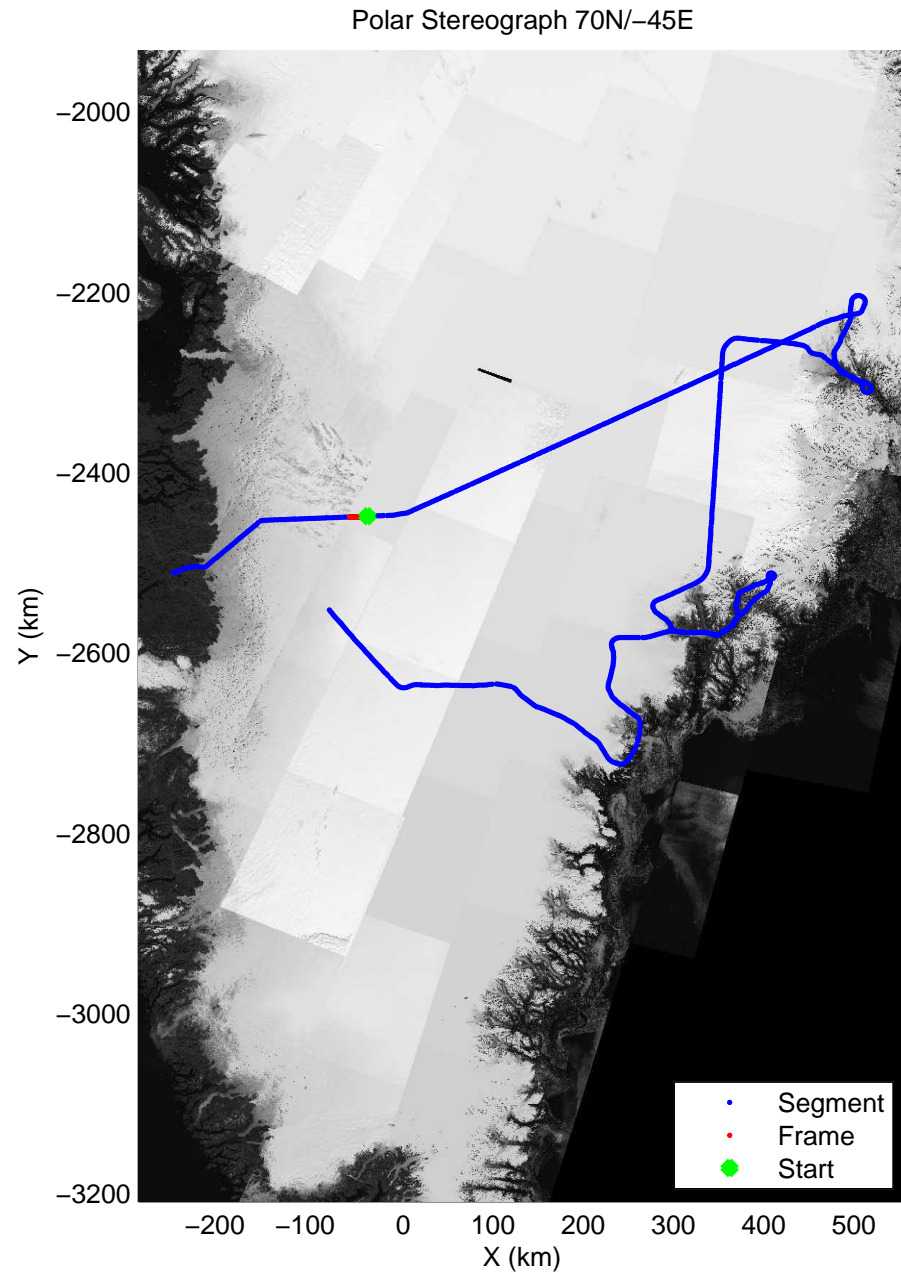

accum 2010_Greenland_P3: "Helheim Kanger" 20100508_01_109: 15:18:24.1 to 15:20:44.1 GPS

accum 2010_Greenland_P3: "Helheim Kanger" 20100508_01_110: 15:20:44.3 to 15:23:03.0 GPS

accum 2010_Greenland_P3: "Helheim Kanger" 20100508_01_111: 15:23:03.2 to 15:25:21.2 GPS