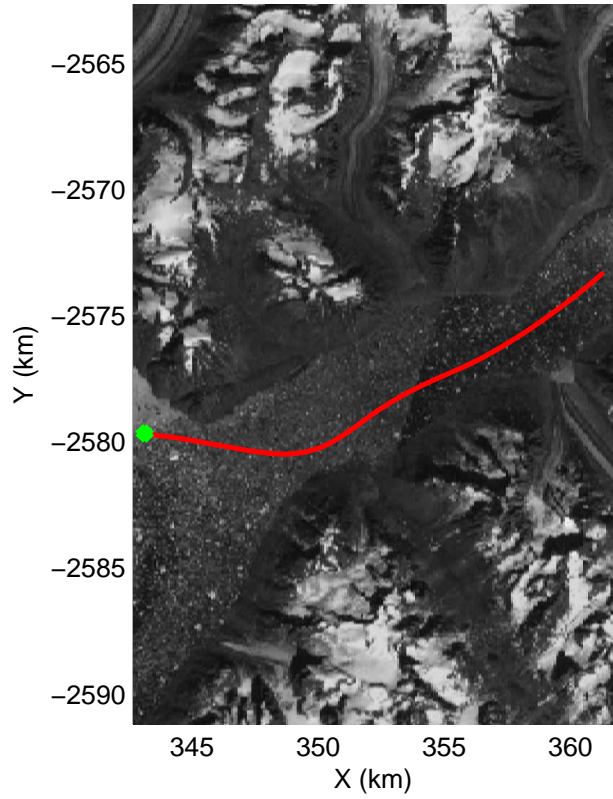

accum 2010_Greenland_P3: "Helheim Kanger" 20100508_01_031: 12:09:50.1 to 12:11:59.6 GPS

accum 2010_Greenland_P3: "Helheim Kanger" 20100508_01_032: 12:11:59.7 to 12:14:20.3 GPS

accum 2010_Greenland_P3: "Helheim Kanger" 20100508_01_033: 12:14:20.5 to 12:16:42.3 GPS