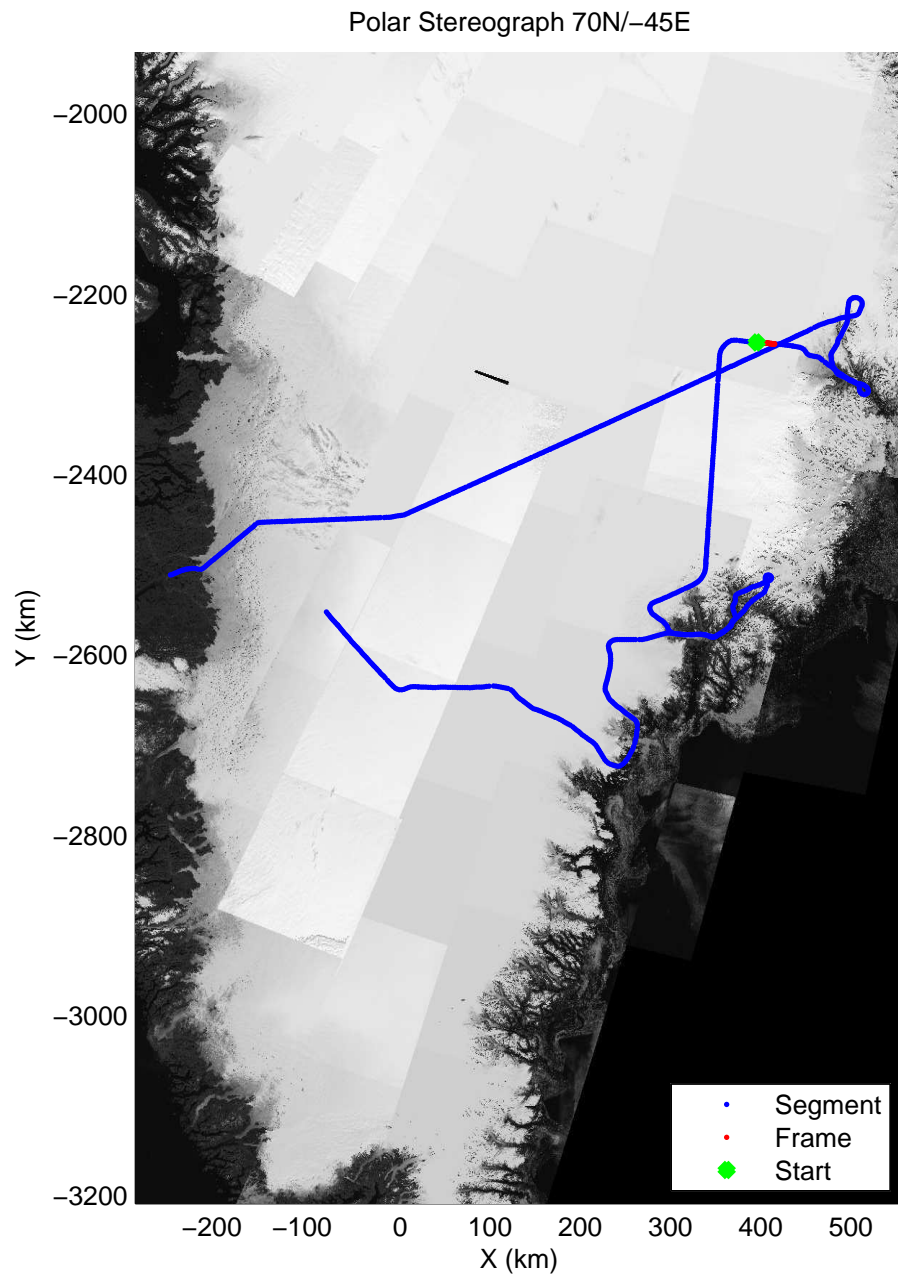

accum 2010_Greenland_P3: "Helheim Kanger" 20100508_01_064: 13:30:29.8 to 13:32:40.5 GPS

accum 2010_Greenland_P3: "Helheim Kanger" 20100508_01_065: 13:32:40.6 to 13:34:48.6 GPS

accum 2010_Greenland_P3: "Helheim Kanger" 20100508_01_066: 13:34:48.8 to 13:36:55.4 GPS