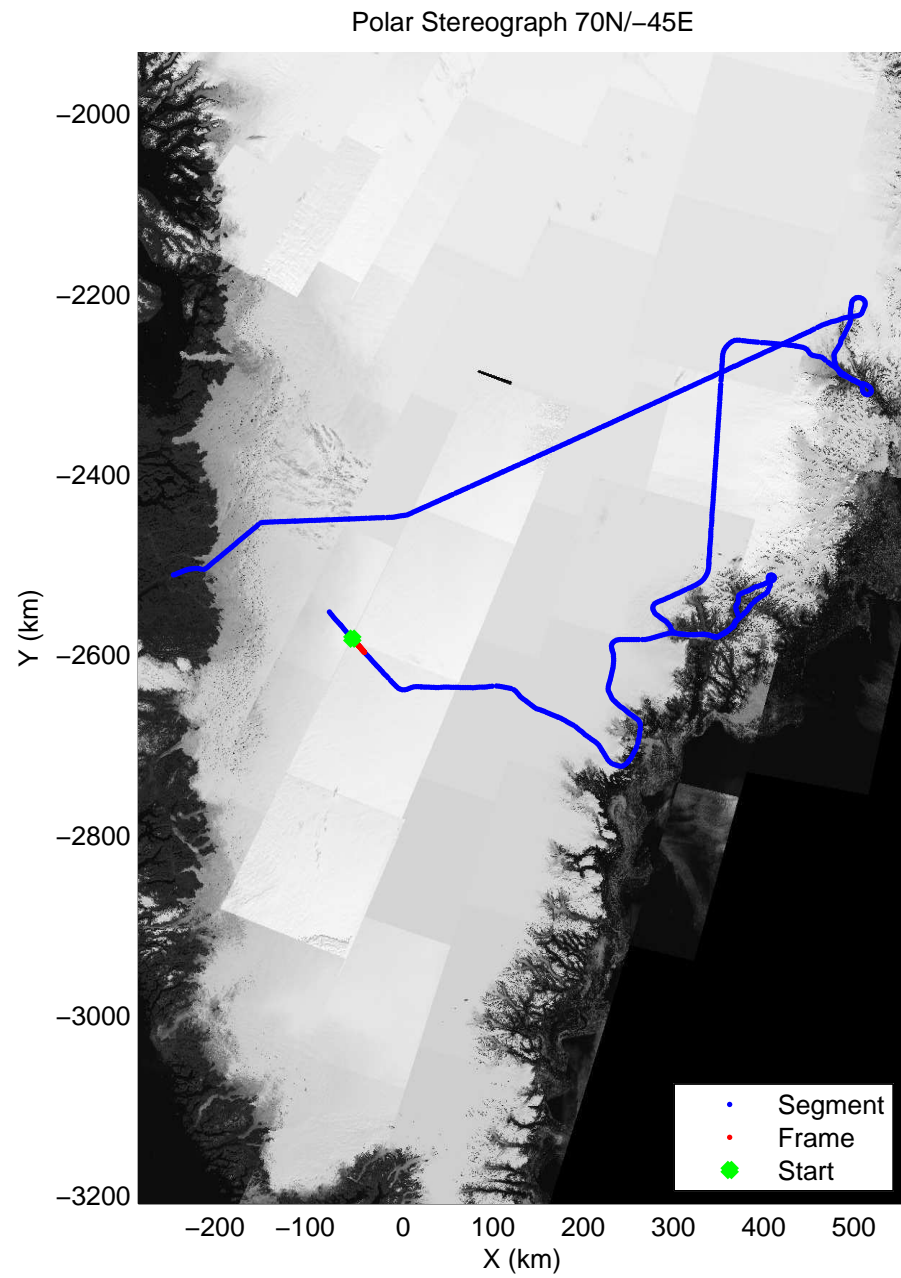

accum 2010_Greenland_P3: "Helheim Kanger" 20100508_01_001: 10:57:27.9 to 11:00:01.0 GPS

accum 2010_Greenland_P3: "Helheim Kanger" 20100508_01_002: 11:00:01.2 to 11:02:33.9 GPS

accum 2010_Greenland_P3: "Helheim Kanger" 20100508_01_003: 11:02:34.1 to 11:05:05.4 GPS