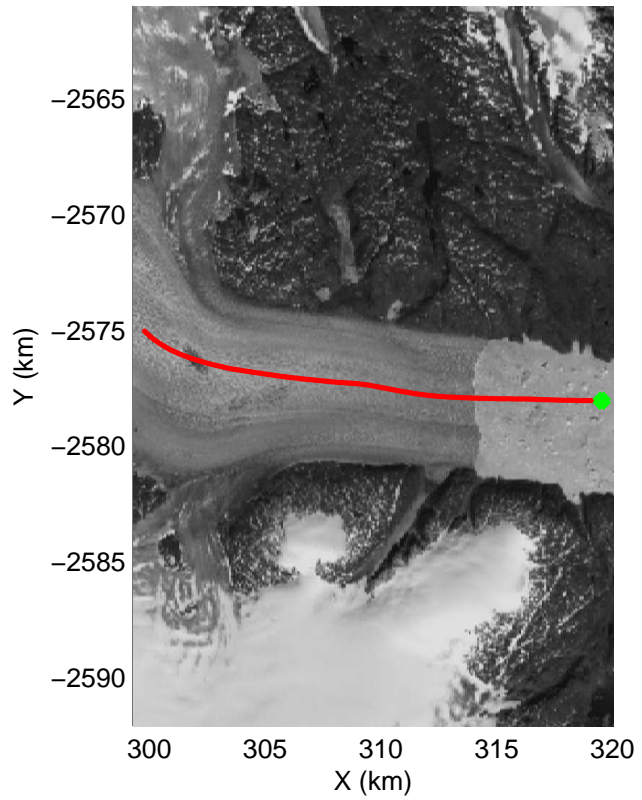

accum 2010_Greenland_P3: "Helheim Kanger" 20100508_01_043: 12:40:32.1 to 12:43:36.9 GPS

accum 2010_Greenland_P3: "Helheim Kanger" 20100508_01_044: 12:43:37.2 to 12:46:21.3 GPS

accum 2010_Greenland_P3: "Helheim Kanger" 20100508_01_045: 12:46:21.5 to 12:49:00.1 GPS