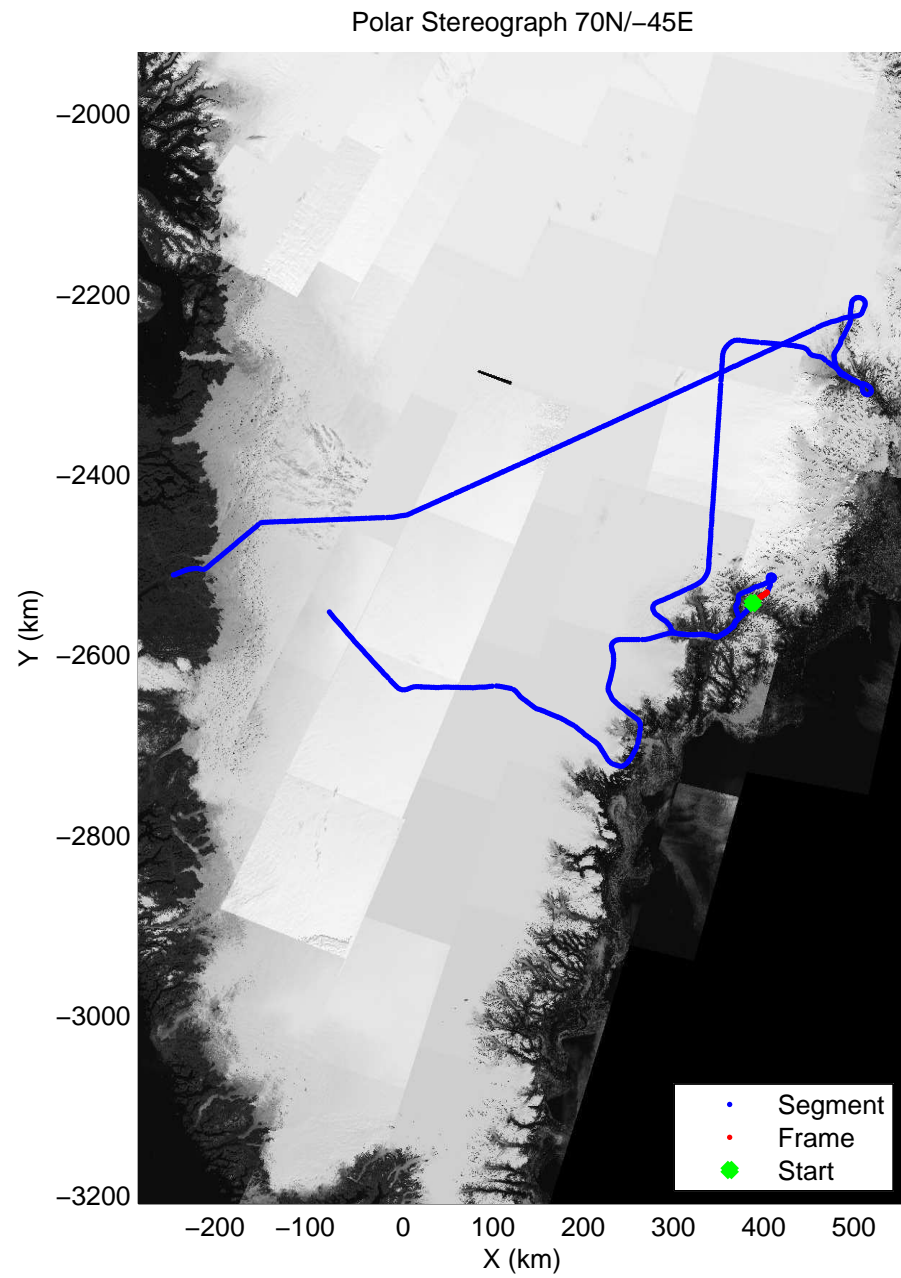

accum 2010_Greenland_P3: "Helheim Kanger" 20100508_01_034: 12:16:42.5 to 12:19:33.7 GPS

accum 2010_Greenland_P3: "Helheim Kanger" 20100508_01_035: 12:19:33.9 to 12:22:06.5 GPS

accum 2010_Greenland_P3: "Helheim Kanger" 20100508_01_036: 12:22:06.7 to 12:24:39.2 GPS