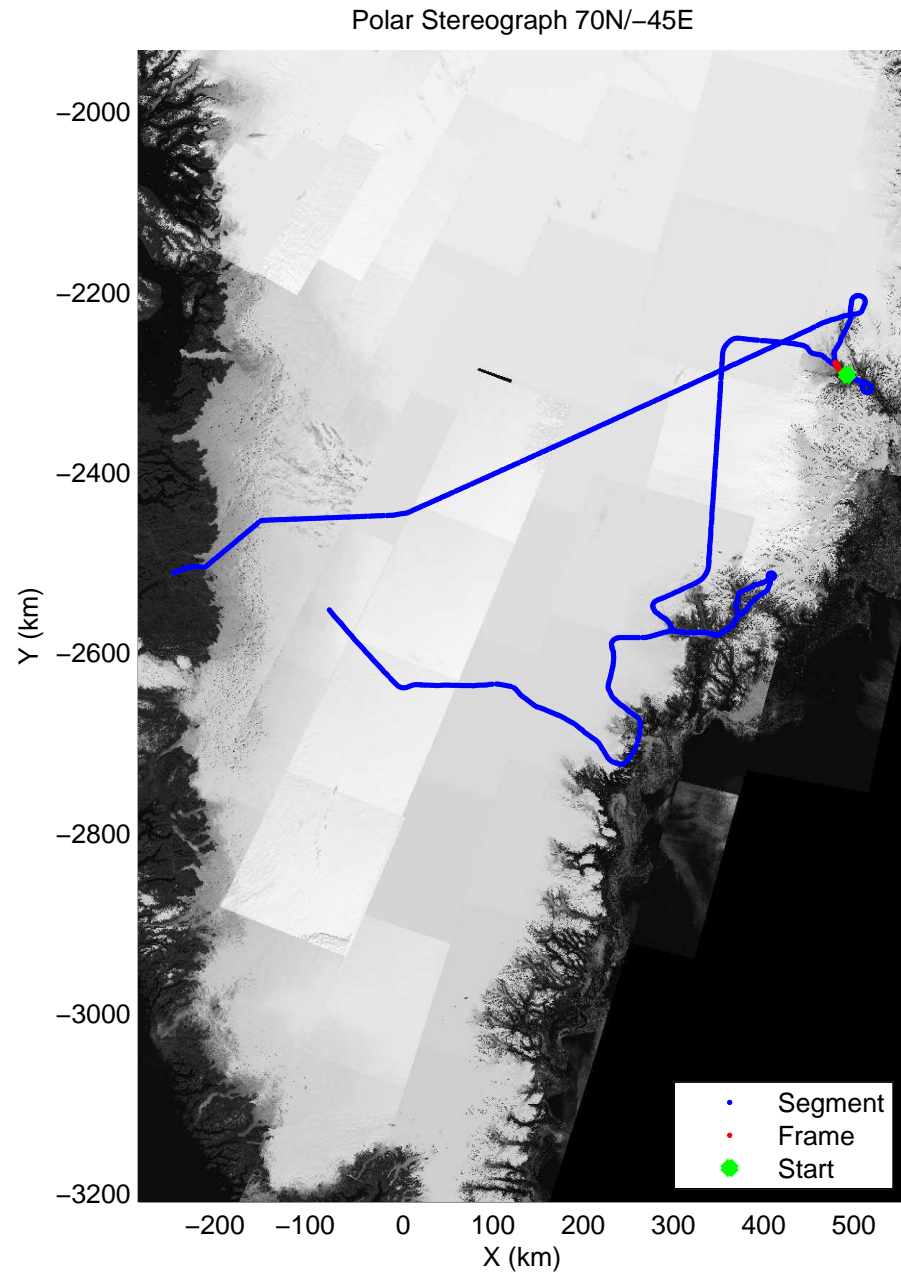

accum 2010_Greenland_P3: "Helheim Kanger" 20100508_01_073: 13:51:18.9 to 13:54:15.5 GPS

accum 2010_Greenland_P3: "Helheim Kanger" 20100508_01_074: 13:54:15.7 to 13:57:04.8 GPS

accum 2010_Greenland_P3: "Helheim Kanger" 20100508_01_075: 13:57:05.0 to 13:59:58.9 GPS