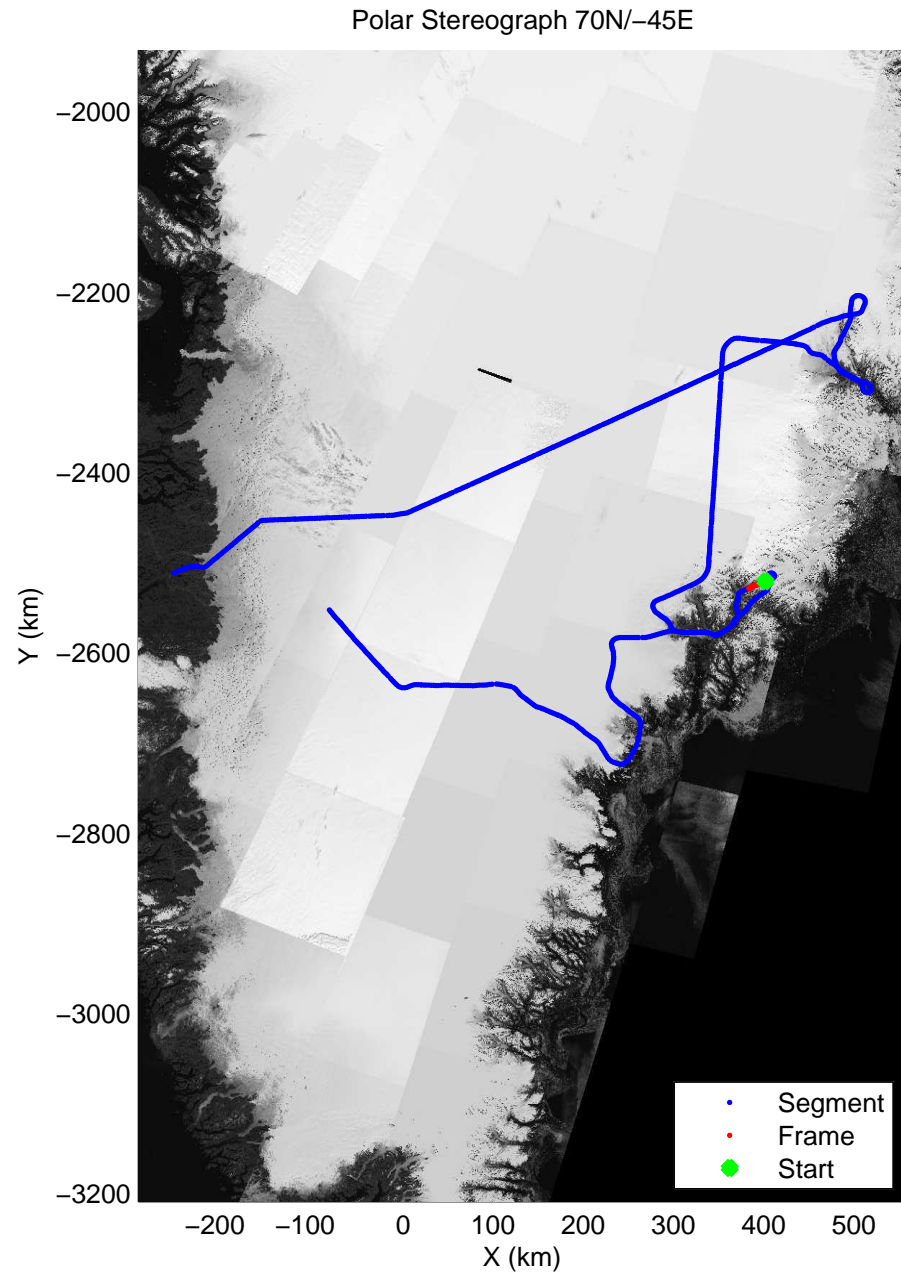

accum 2010_Greenland_P3: "Helheim Kanger" 20100508_01_037: 12:24:39.3 to 12:26:59.7 GPS

accum 2010_Greenland_P3: "Helheim Kanger" 20100508_01_038: 12:26:60.0 to 12:29:32.3 GPS

accum 2010_Greenland_P3: "Helheim Kanger" 20100508_01_039: 12:29:32.5 to 12:32:28.4 GPS