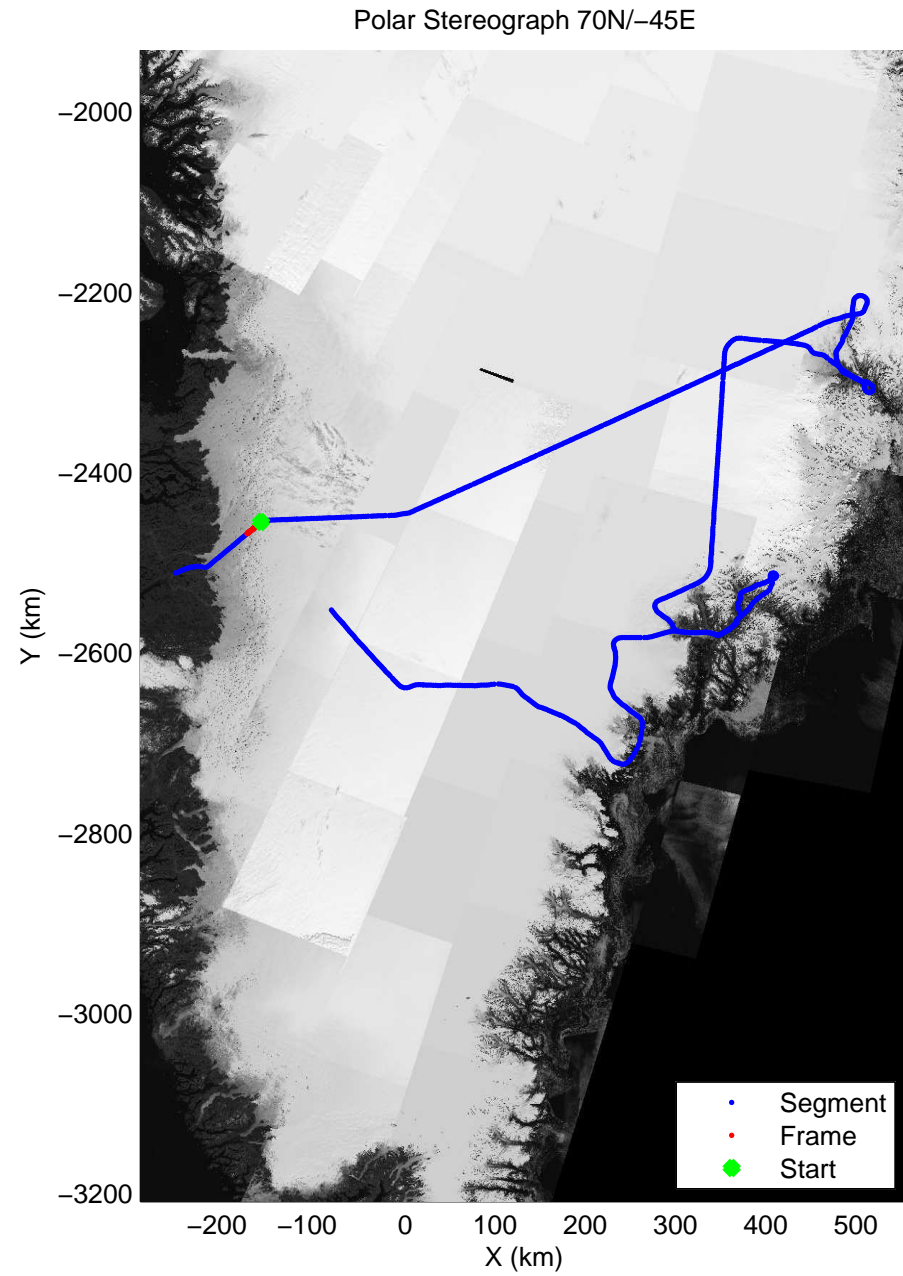

accum 2010_Greenland_P3: "Helheim Kanger" 20100508_01_115: 15:32:09.0 to 15:34:25.4 GPS

accum 2010_Greenland_P3: "Helheim Kanger" 20100508_01_116: 15:34:25.7 to 15:36:40.3 GPS

accum 2010_Greenland_P3: "Helheim Kanger" 20100508_01_117: 15:36:40.6 to 15:38:56.8 GPS