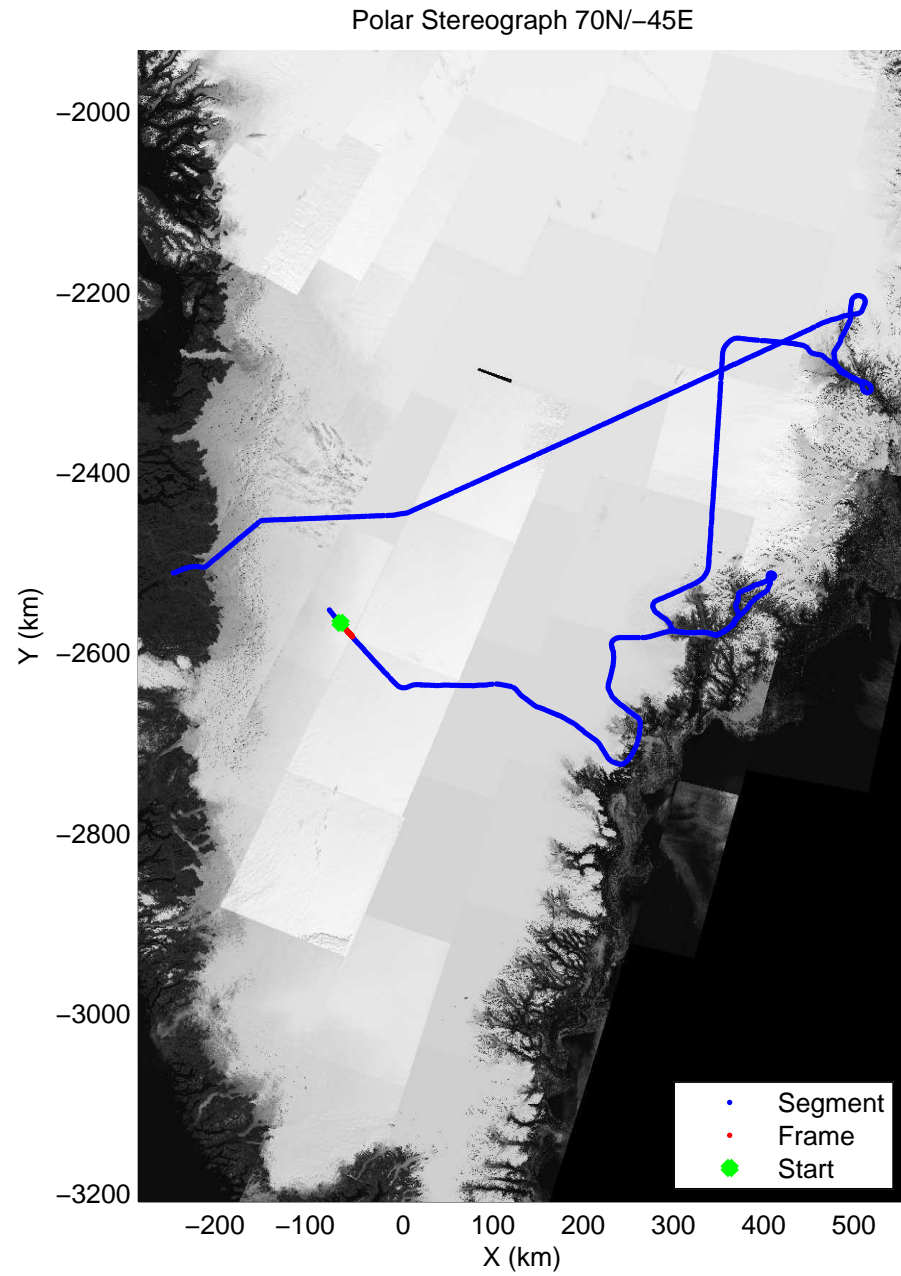

accum 2010_Greenland_P3: "Helheim Kanger" 20100508_01_001: 10:57:27.9 to 11:00:01.0 GPS

accum 2010_Greenland_P3: "Helheim Kanger" 20100508_01_002: 11:00:01.2 to 11:02:33.9 GPS

accum 2010_Greenland_P3: "Helheim Kanger" 20100508_01_003: 11:02:34.1 to 11:05:05.4 GPS