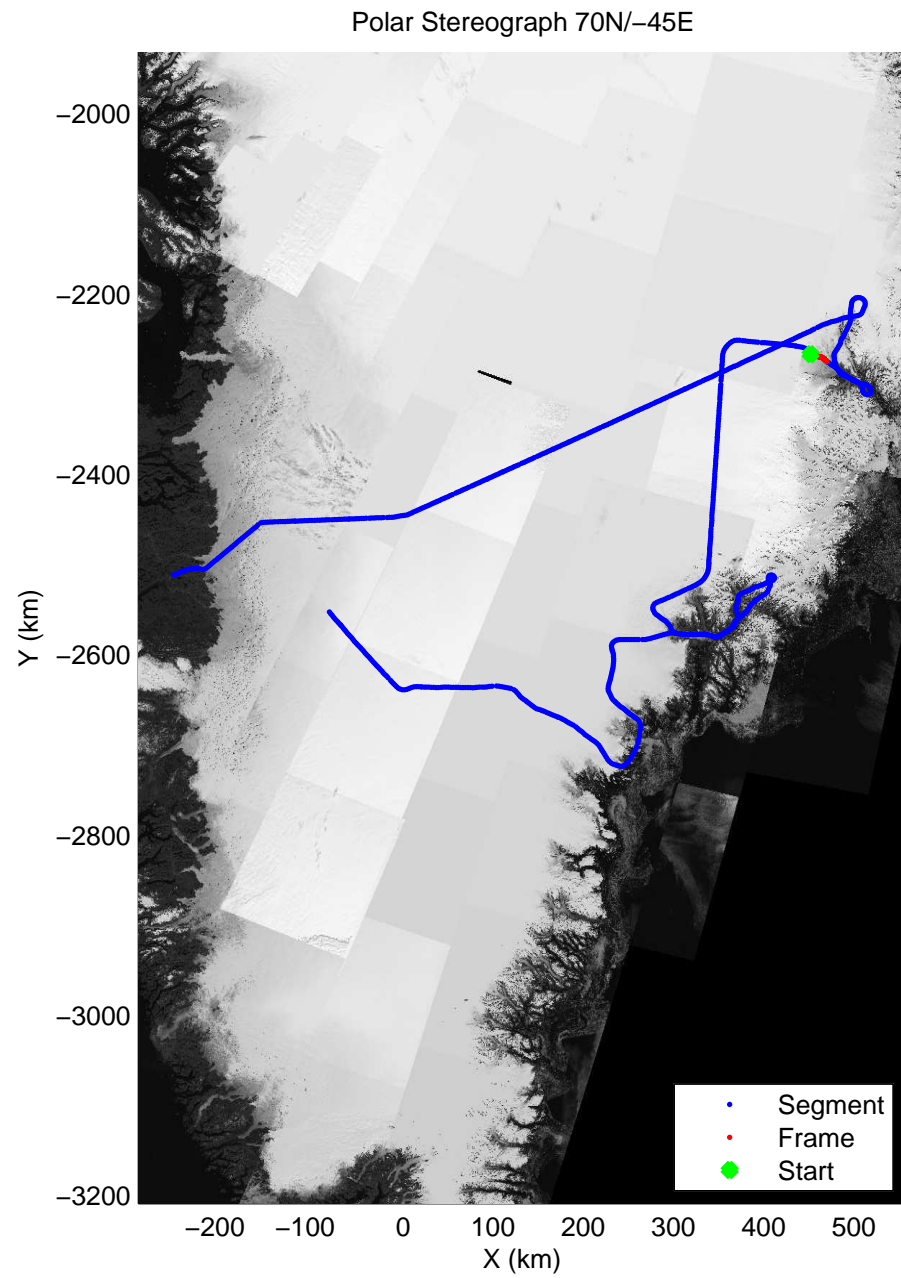

accum 2010_Greenland_P3: "Helheim Kanger" 20100508_01_067: 13:36:55.6 to 13:39:07.7 GPS

accum 2010_Greenland_P3: "Helheim Kanger" 20100508_01_068: 13:39:07.8 to 13:41:22.9 GPS

accum 2010_Greenland_P3: "Helheim Kanger" 20100508_01_069: 13:41:23.1 to 13:43:38.4 GPS