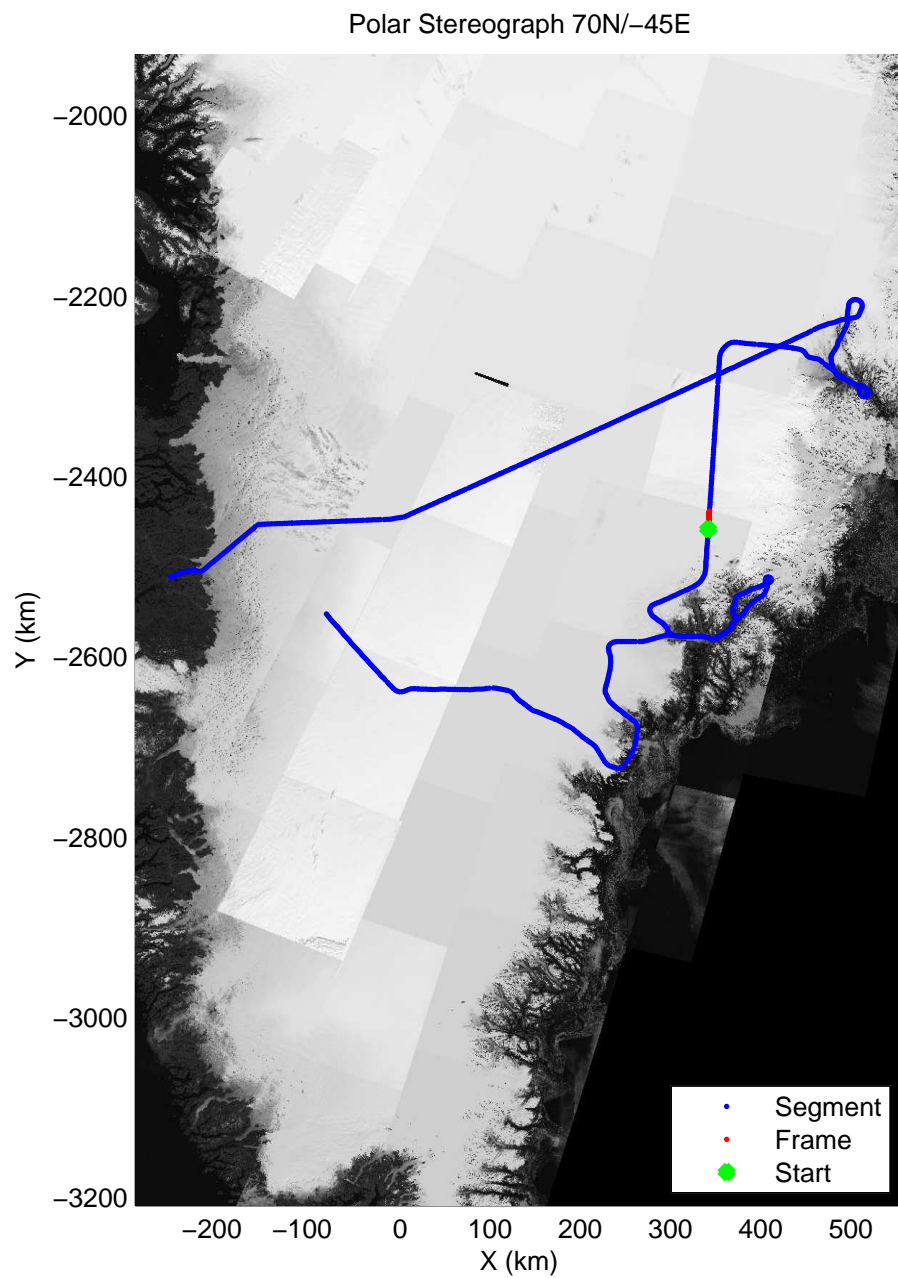

accum 2010_Greenland_P3: "Helheim Kanger" 20100508_01_052: 13:04:04.0 to 13:06:41.8 GPS

accum 2010_Greenland_P3: "Helheim Kanger" 20100508_01_053: 13:06:42.0 to 13:09:15.1 GPS

accum 2010_Greenland_P3: "Helheim Kanger" 20100508_01_054: 13:09:15.3 to 13:11:29.0 GPS