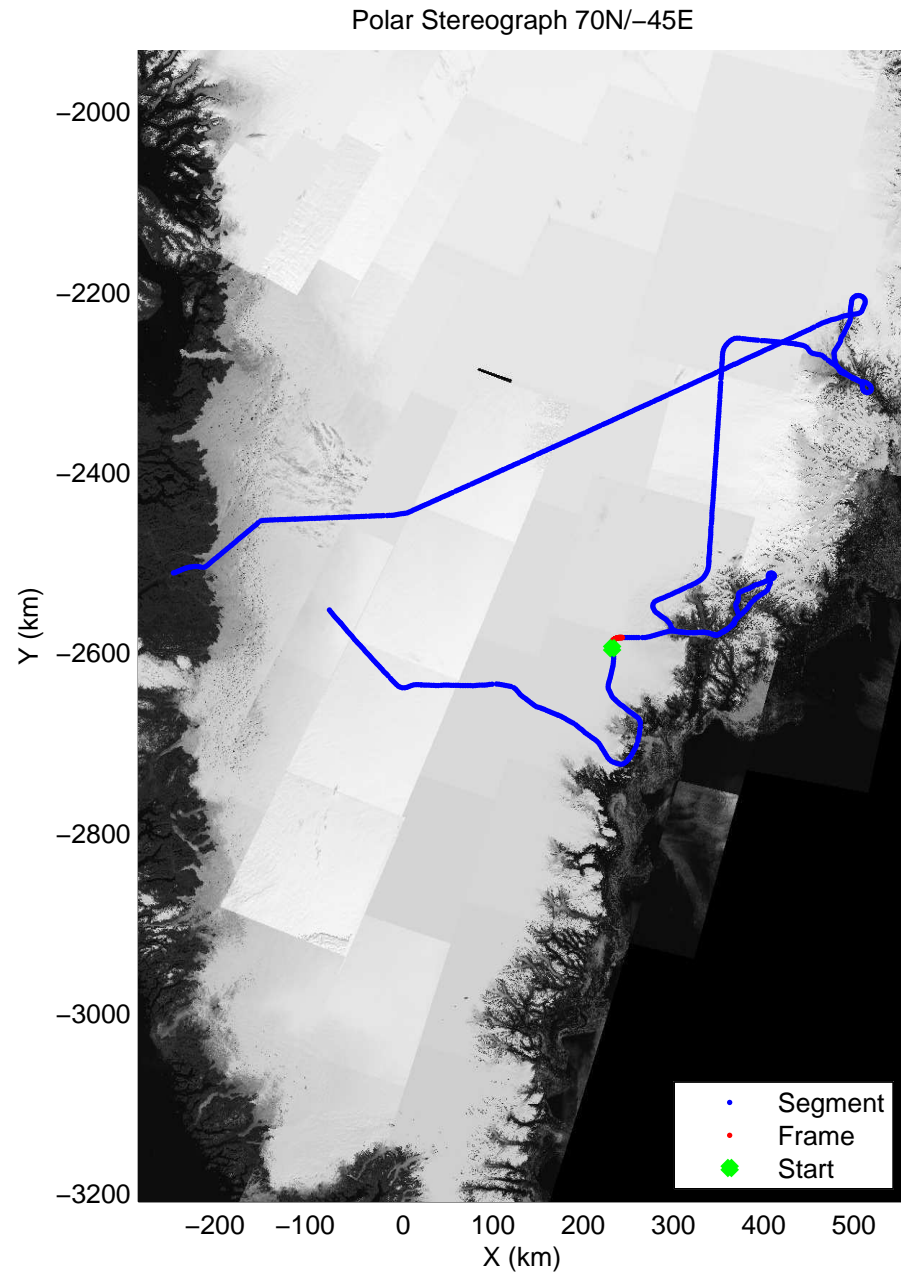

accum 2010_Greenland_P3: "Helheim Kanger" 20100508_01_025: 11:54:38.4 to 11:57:14.1 GPS

accum 2010_Greenland_P3: "Helheim Kanger" 20100508_01_026: 11:57:14.3 to 11:59:56.9 GPS

accum 2010_Greenland_P3: "Helheim Kanger" 20100508_01_027: 11:59:57.1 to 12:02:29.2 GPS