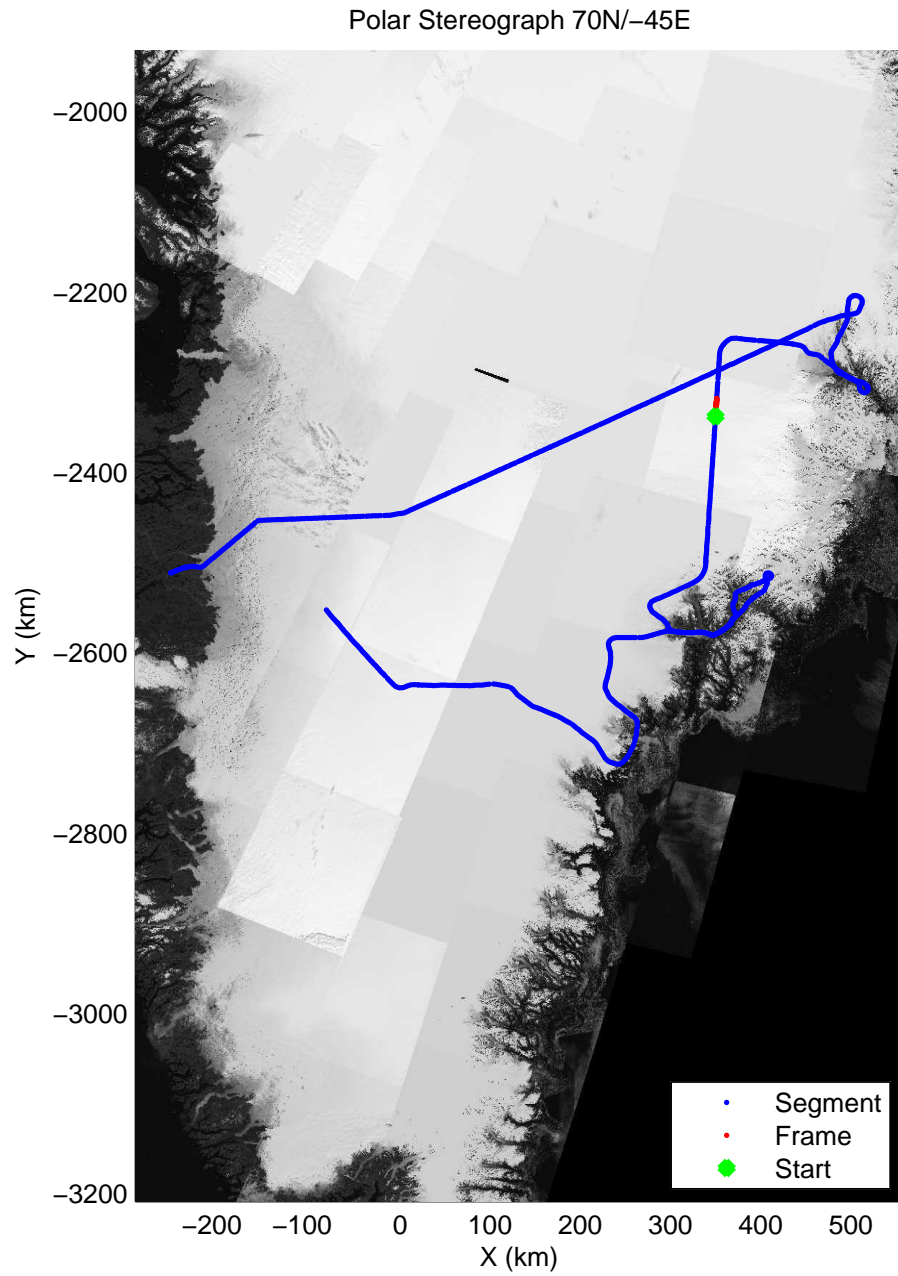

accum 2010_Greenland_P3: "Helheim Kanger" 20100508_01_058: 13:17:40.5 to 13:19:46.0 GPS

accum 2010_Greenland_P3: "Helheim Kanger" 20100508_01_059: 13:19:46.3 to 13:21:53.6 GPS

accum 2010_Greenland_P3: "Helheim Kanger" 20100508_01_060: 13:21:53.8 to 13:24:01.8 GPS