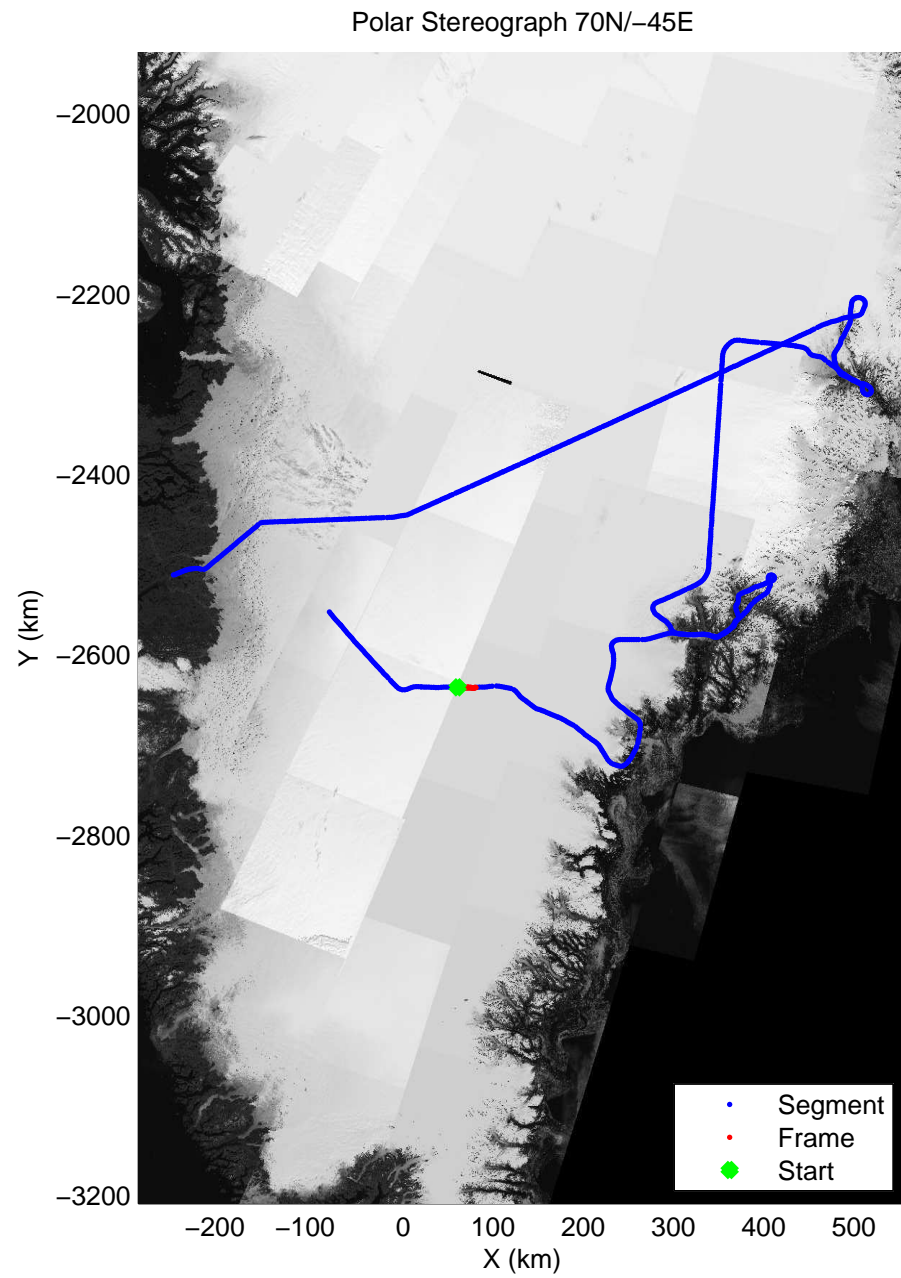

accum 2010_Greenland_P3: "Helheim Kanger" 20100508_01_007: 11:12:32.3 to 11:14:50.5 GPS

accum 2010_Greenland_P3: "Helheim Kanger" 20100508_01_008: 11:14:50.7 to 11:17:06.9 GPS

accum 2010_Greenland_P3: "Helheim Kanger" 20100508_01_009: 11:17:07.1 to 11:19:19.7 GPS