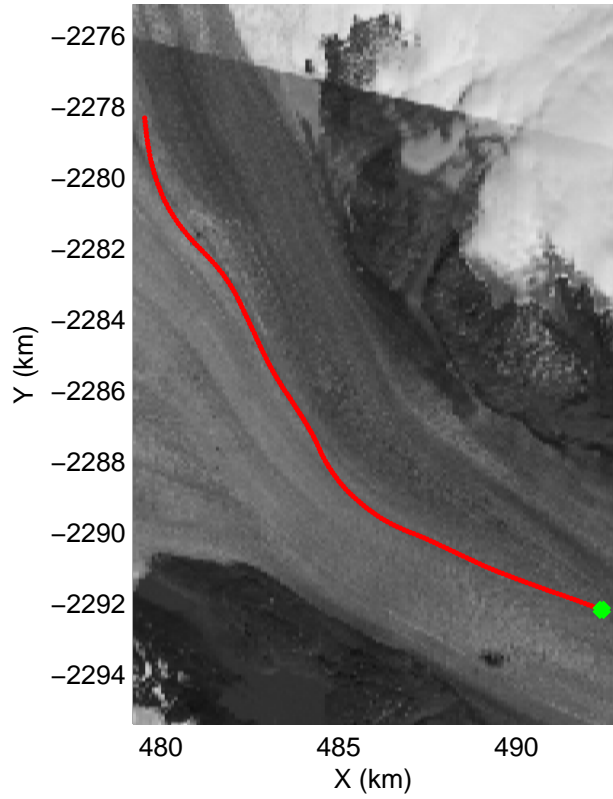

accum 2010_Greenland_P3: "Helheim Kanger" 20100508_01_073: 13:51:18.9 to 13:54:15.5 GPS

accum 2010_Greenland_P3: "Helheim Kanger" 20100508_01_074: 13:54:15.7 to 13:57:04.8 GPS

accum 2010_Greenland_P3: "Helheim Kanger" 20100508_01_075: 13:57:05.0 to 13:59:58.9 GPS