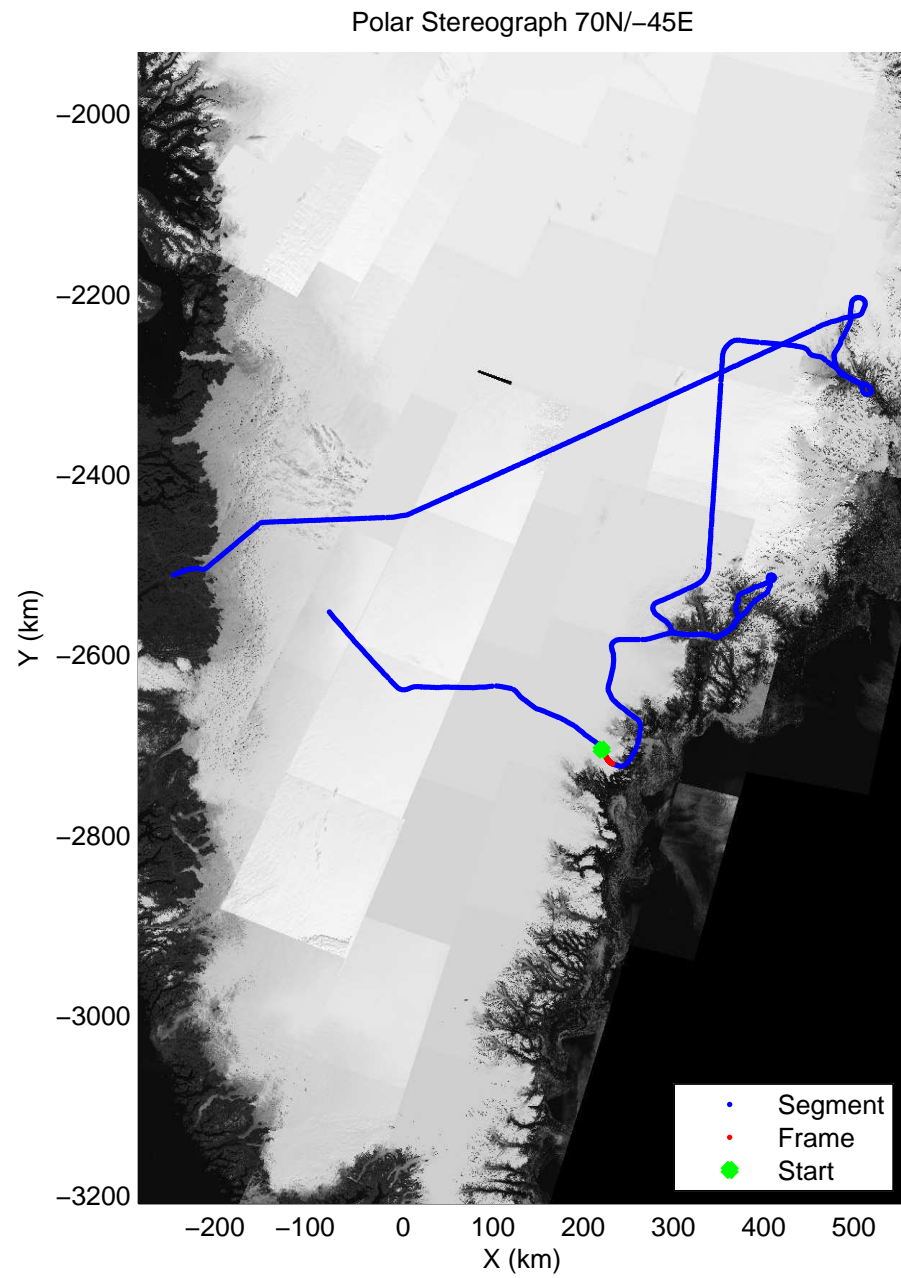

accum 2010_Greenland_P3: "Helheim Kanger" 20100508_01_016: 11:32:55.2 to 11:35:12.8 GPS

accum 2010_Greenland_P3: "Helheim Kanger" 20100508_01_017: 11:35:13.0 to 11:37:28.6 GPS

accum 2010_Greenland_P3: "Helheim Kanger" 20100508_01_018: 11:37:28.8 to 11:39:42.1 GPS