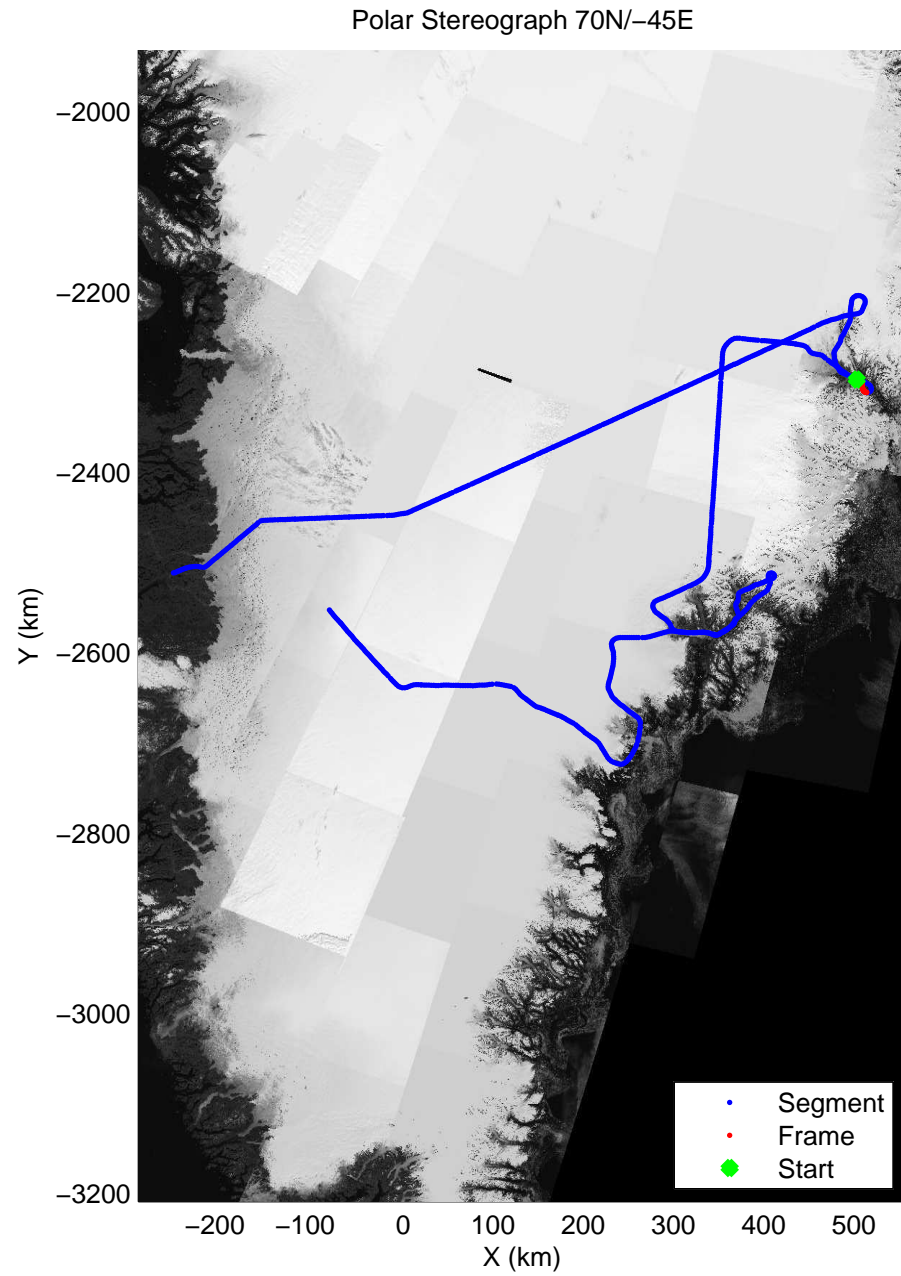

accum 2010_Greenland_P3: "Helheim Kanger" 20100508_01_070: 13:43:38.5 to 13:46:08.1 GPS

accum 2010_Greenland_P3: "Helheim Kanger" 20100508_01_071: 13:46:08.3 to 13:48:37.0 GPS

accum 2010_Greenland_P3: "Helheim Kanger" 20100508_01_072: 13:48:37.2 to 13:51:18.7 GPS