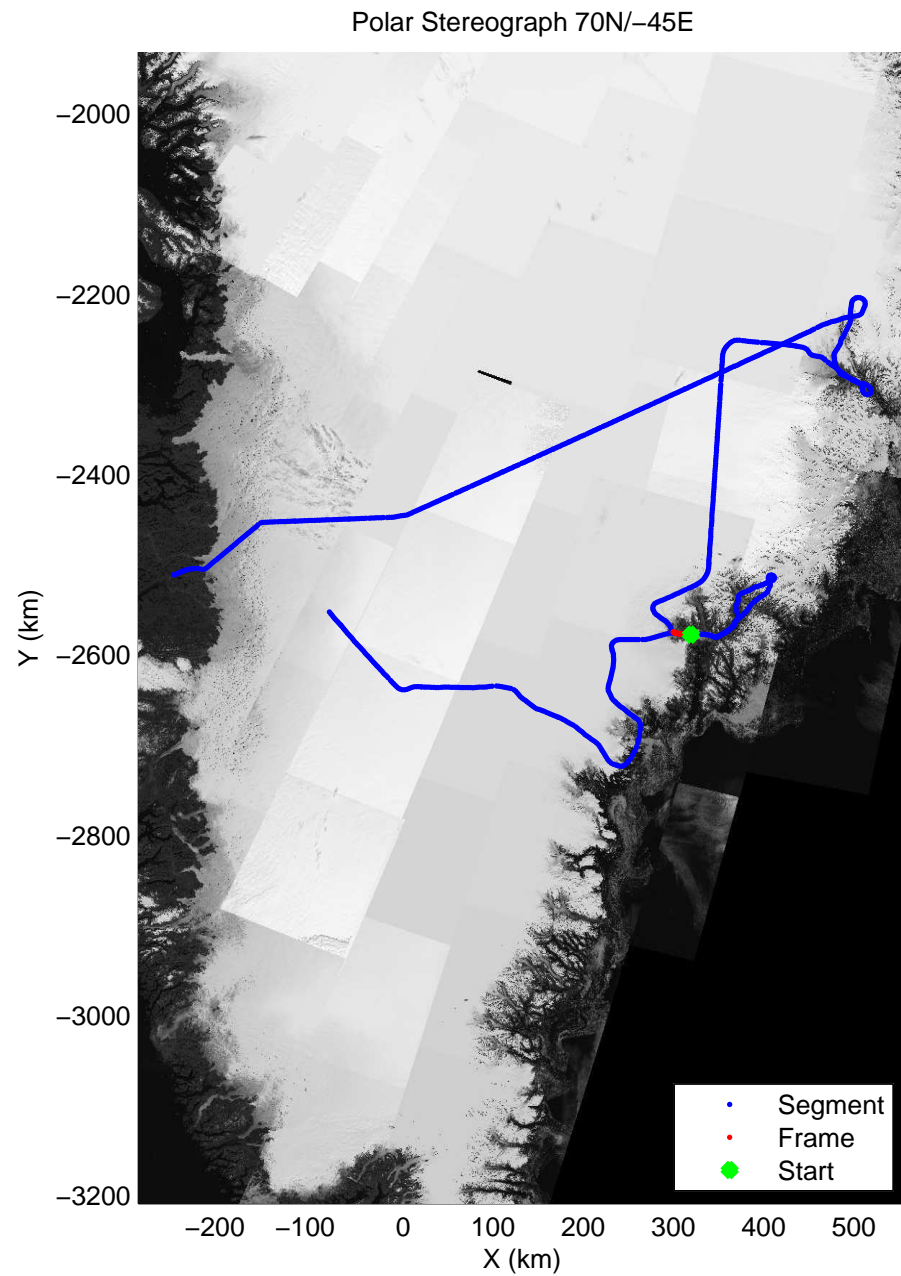

accum 2010_Greenland_P3: "Helheim Kanger" 20100508_01_043: 12:40:32.1 to 12:43:36.9 GPS

accum 2010_Greenland_P3: "Helheim Kanger" 20100508_01_044: 12:43:37.2 to 12:46:21.3 GPS

accum 2010_Greenland_P3: "Helheim Kanger" 20100508_01_045: 12:46:21.5 to 12:49:00.1 GPS