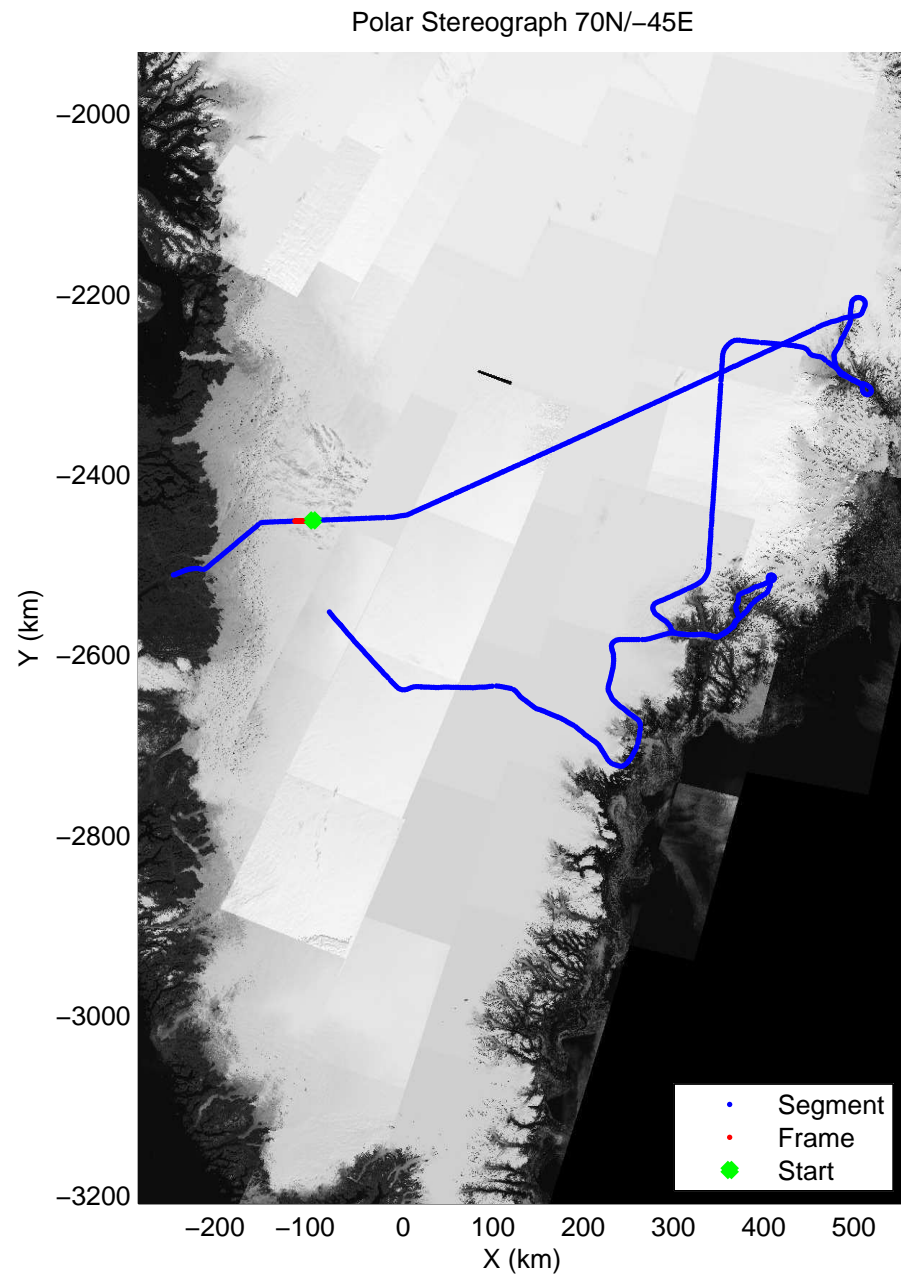

accum 2010_Greenland_P3: "Helheim Kanger" 20100508_01_112: 15:25:21.4 to 15:27:37.9 GPS

accum 2010_Greenland_P3: "Helheim Kanger" 20100508_01_113: 15:27:38.2 to 15:29:53.7 GPS

accum 2010_Greenland_P3: "Helheim Kanger" 20100508_01_114: 15:29:53.9 to 15:32:08.8 GPS