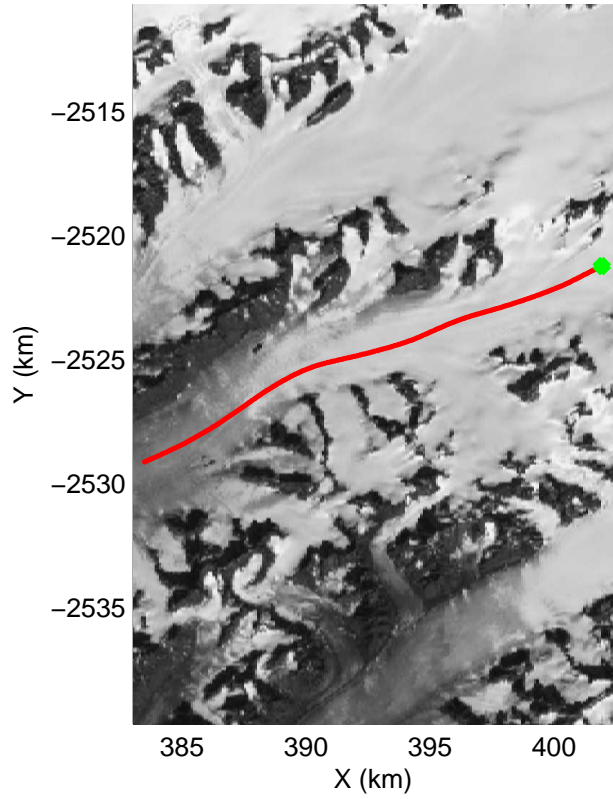

accum 2010_Greenland_P3: "Helheim Kanger" 20100508_01_037: 12:24:39.3 to 12:26:59.7 GPS

accum 2010_Greenland_P3: "Helheim Kanger" 20100508_01_038: 12:26:60.0 to 12:29:32.3 GPS

accum 2010_Greenland_P3: "Helheim Kanger" 20100508_01_039: 12:29:32.5 to 12:32:28.4 GPS