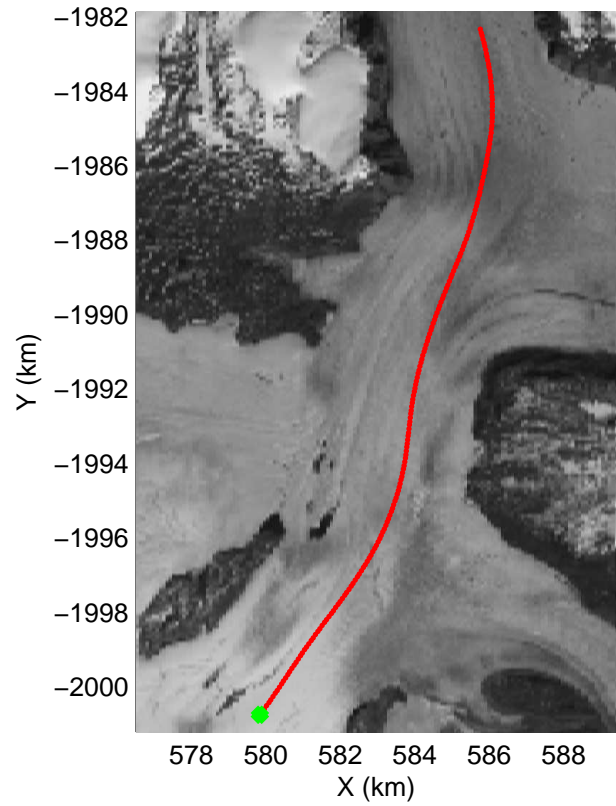

accum 2010_Greenland_P3: "Giekie 01" 20100507_04_019: 15:36:13.6 to 15:38:32.0 GPS

accum 2010_Greenland_P3: "Giekie 01" 20100507_04_020: 15:38:32.1 to 15:40:59.2 GPS

accum 2010_Greenland_P3: "Giekie 01" 20100507_04_021: 15:40:59.4 to 15:43:22.0 GPS