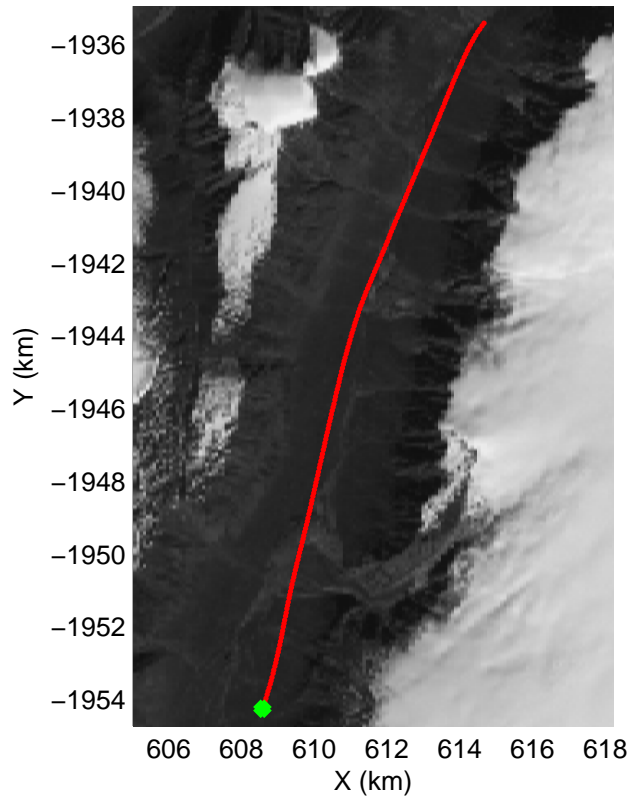

accum 2010_Greenland_P3: "Giekie 01" 20100507_04_022: 15:43:22.2 to 15:45:46.3 GPS

accum 2010_Greenland_P3: "Giekie 01" 20100507_04_023: 15:45:46.5 to 15:48:23.8 GPS

accum 2010_Greenland_P3: "Giekie 01" 20100507_04_024: 15:48:23.9 to 15:51:01.6 GPS