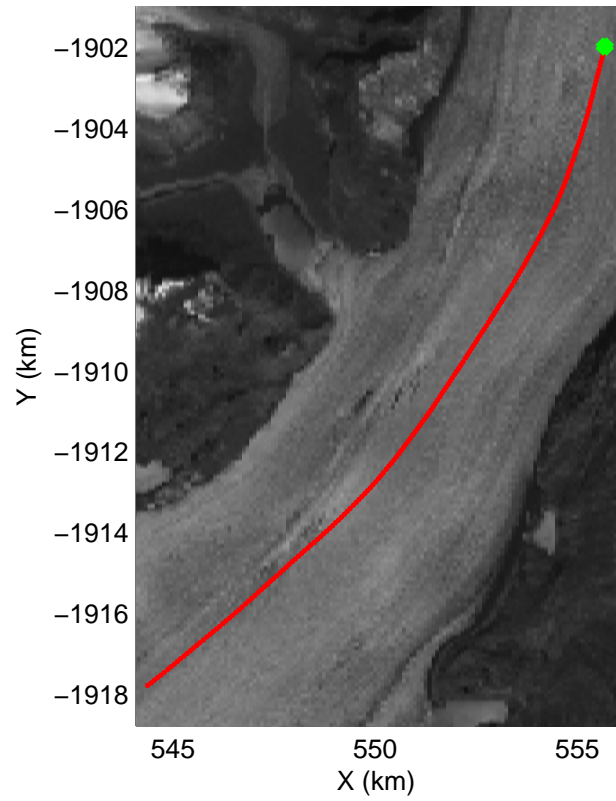

accum 2010_Greenland_P3: "Giekie 01" 20100507_04_028: 15:59:20.2 to 16:02:02.2 GPS

accum 2010_Greenland_P3: "Giekie 01" 20100507_04_029: 16:02:02.4 to 16:04:34.6 GPS

accum 2010_Greenland_P3: "Giekie 01" 20100507_04_030: 16:04:34.8 to 16:07:15.7 GPS