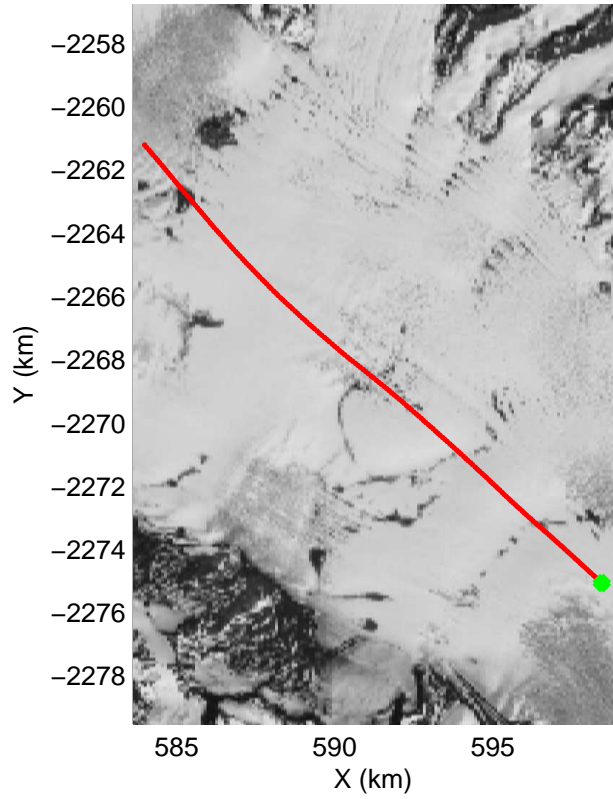

accum 2010_Greenland_P3: "Giekie 01" 20100507_04_001: 14:51:43.6 to 14:54:29.4 GPS

accum 2010_Greenland_P3: "Giekie 01" 20100507_04_002: 14:54:29.6 to 14:57:33.4 GPS

accum 2010_Greenland_P3: "Giekie 01" 20100507_04_003: 14:57:33.7 to 15:00:15.2 GPS