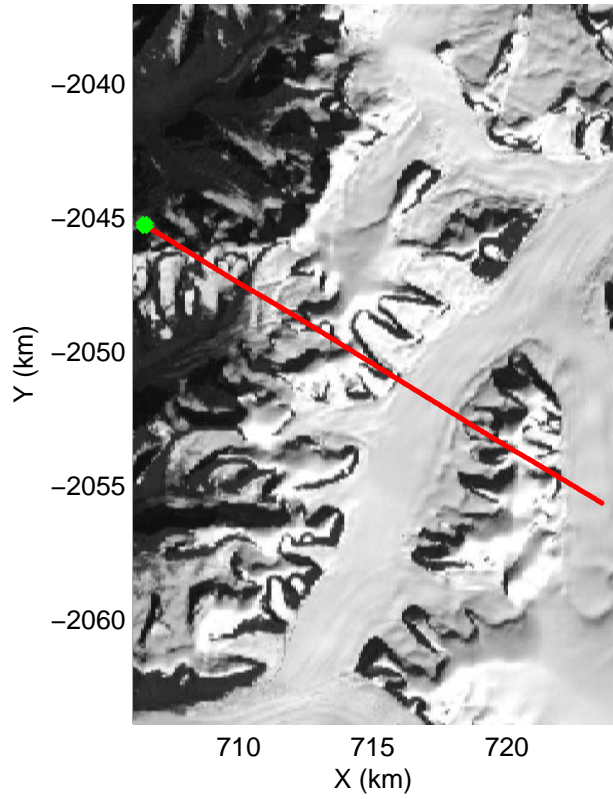

accum 2010_Greenland_P3: "Giekie 01" 20100507_03_040: 12:33:07.7 to 12:35:21.1 GPS

accum 2010_Greenland_P3: "Giekie 01" 20100507_03_041: 12:35:21.3 to 12:37:41.3 GPS

accum 2010_Greenland_P3: "Giekie 01" 20100507_03_042: 12:37:41.4 to 12:40:08.4 GPS