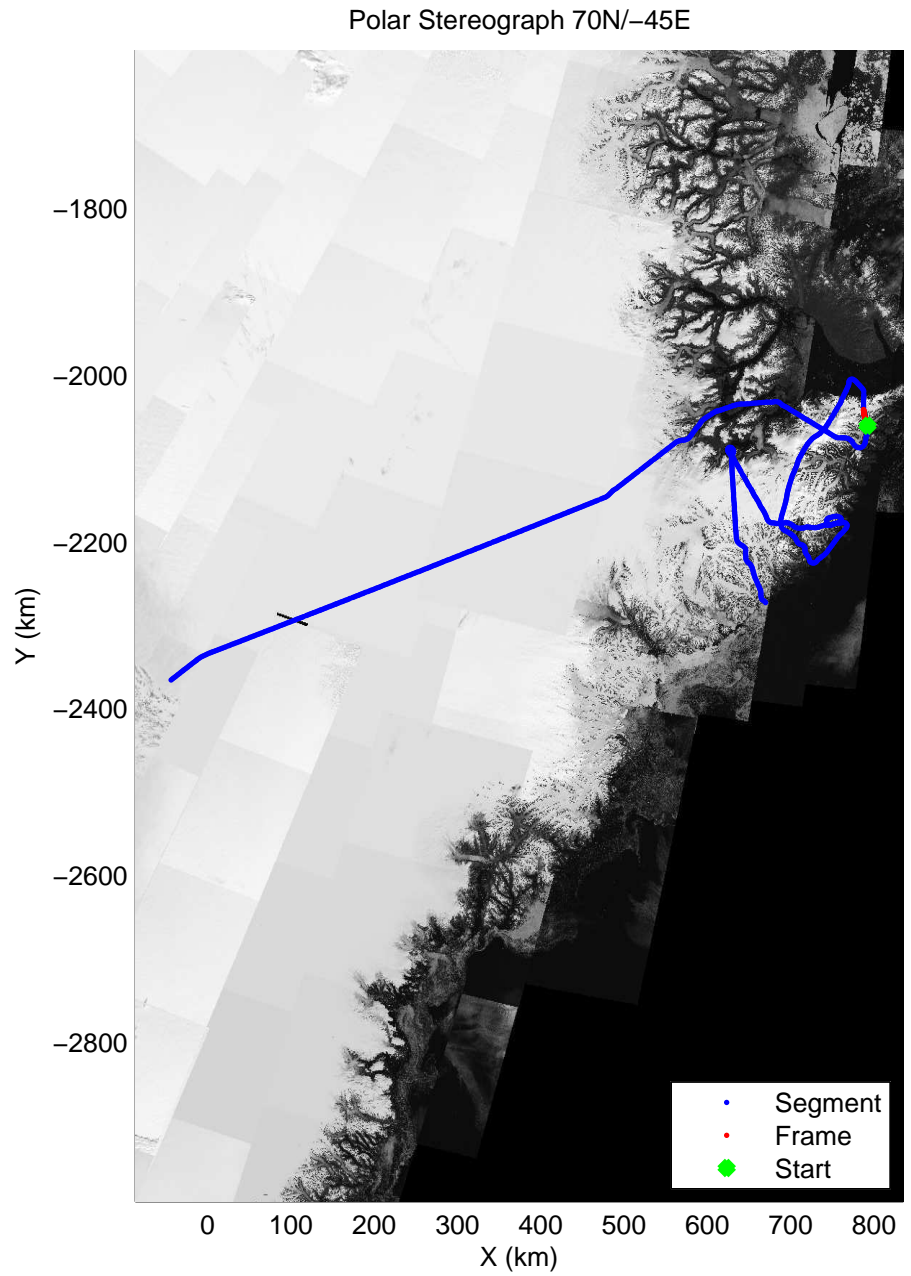

accum 2010_Greenland_P3: "Giekie 01" 20100507_03_046: 12:47:00.8 to 12:49:30.7 GPS

accum 2010_Greenland_P3: "Giekie 01" 20100507_03_047: 12:49:30.8 to 12:52:00.4 GPS

accum 2010_Greenland_P3: "Giekie 01" 20100507_03_048: 12:52:00.6 to 12:54:42.2 GPS