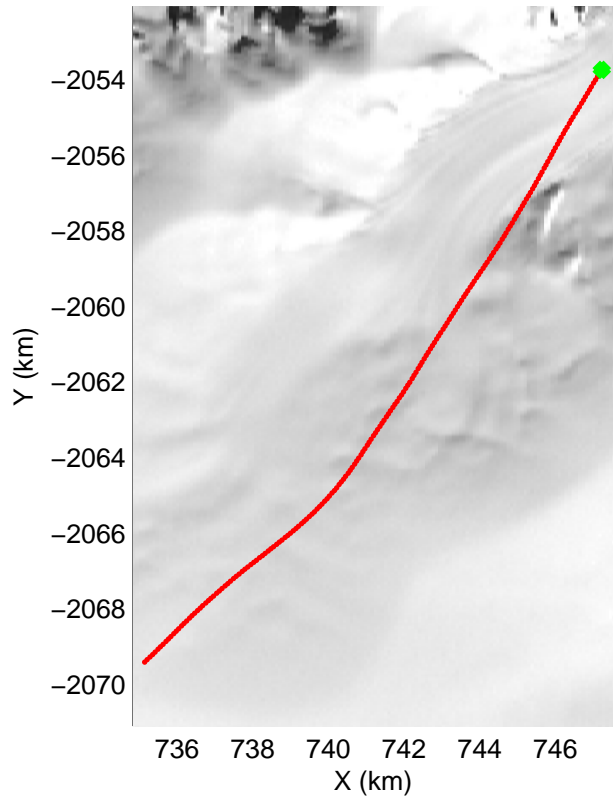

accum 2010_Greenland_P3: "Giekie 01" 20100507_03_052: 13:02:53.8 to 13:06:04.2 GPS

Polar Stereograph 70N/-45E

accum 2010_Greenland_P3: "Giekie 01" 20100507_03_053: 13:06:04.3 to 13:08:41.5 GPS

accum 2010_Greenland_P3: "Giekie 01" 20100507_03_054: 13:08:41.7 to 13:11:18.9 GPS