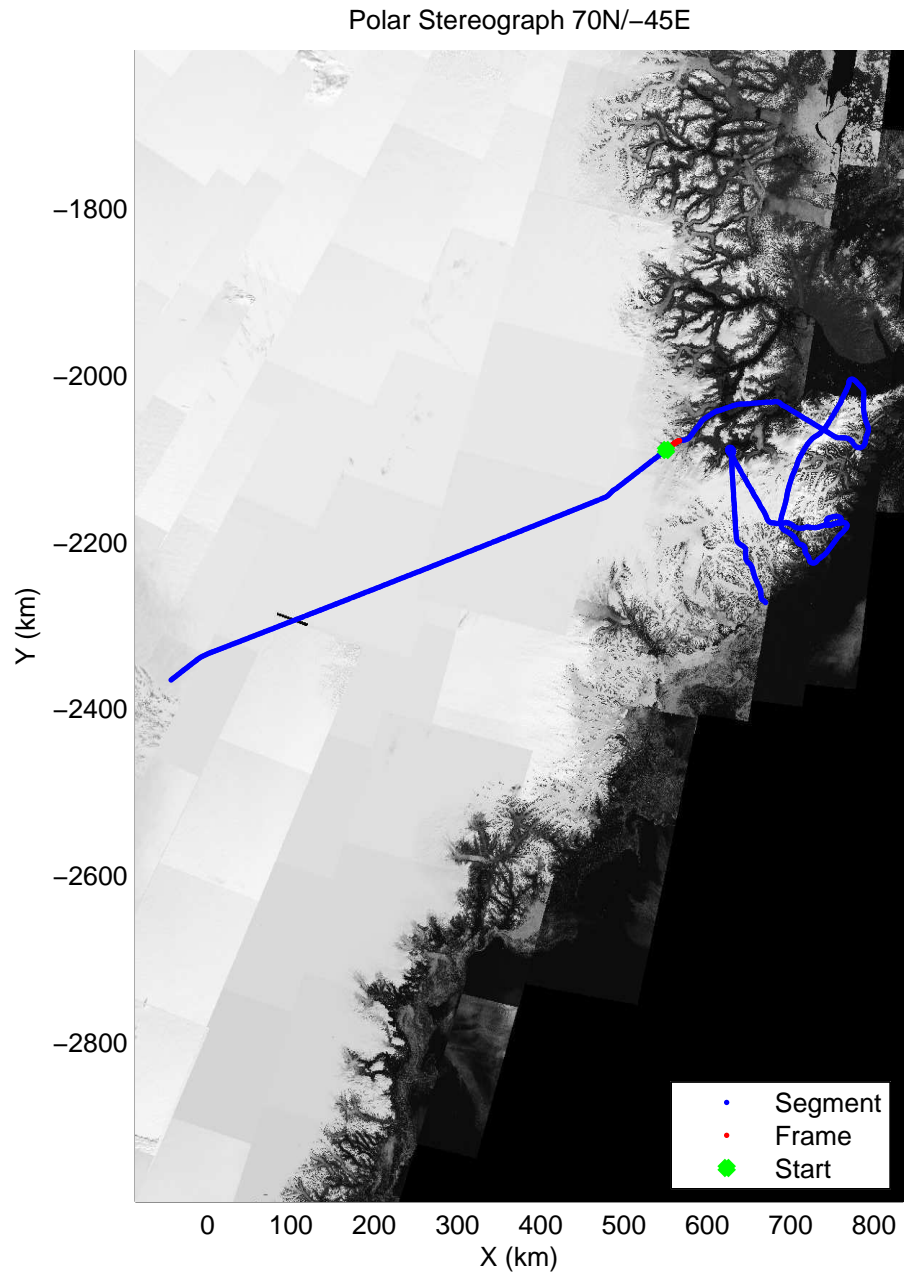

accum 2010_Greenland_P3: "Giekie 01" 20100507_03_031: 12:10:56.4 to 12:13:11.5 GPS

accum 2010_Greenland_P3: "Giekie 01" 20100507_03_032: 12:13:11.6 to 12:15:33.3 GPS

accum 2010_Greenland_P3: "Giekie 01" 20100507_03_033: 12:15:33.5 to 12:18:01.1 GPS