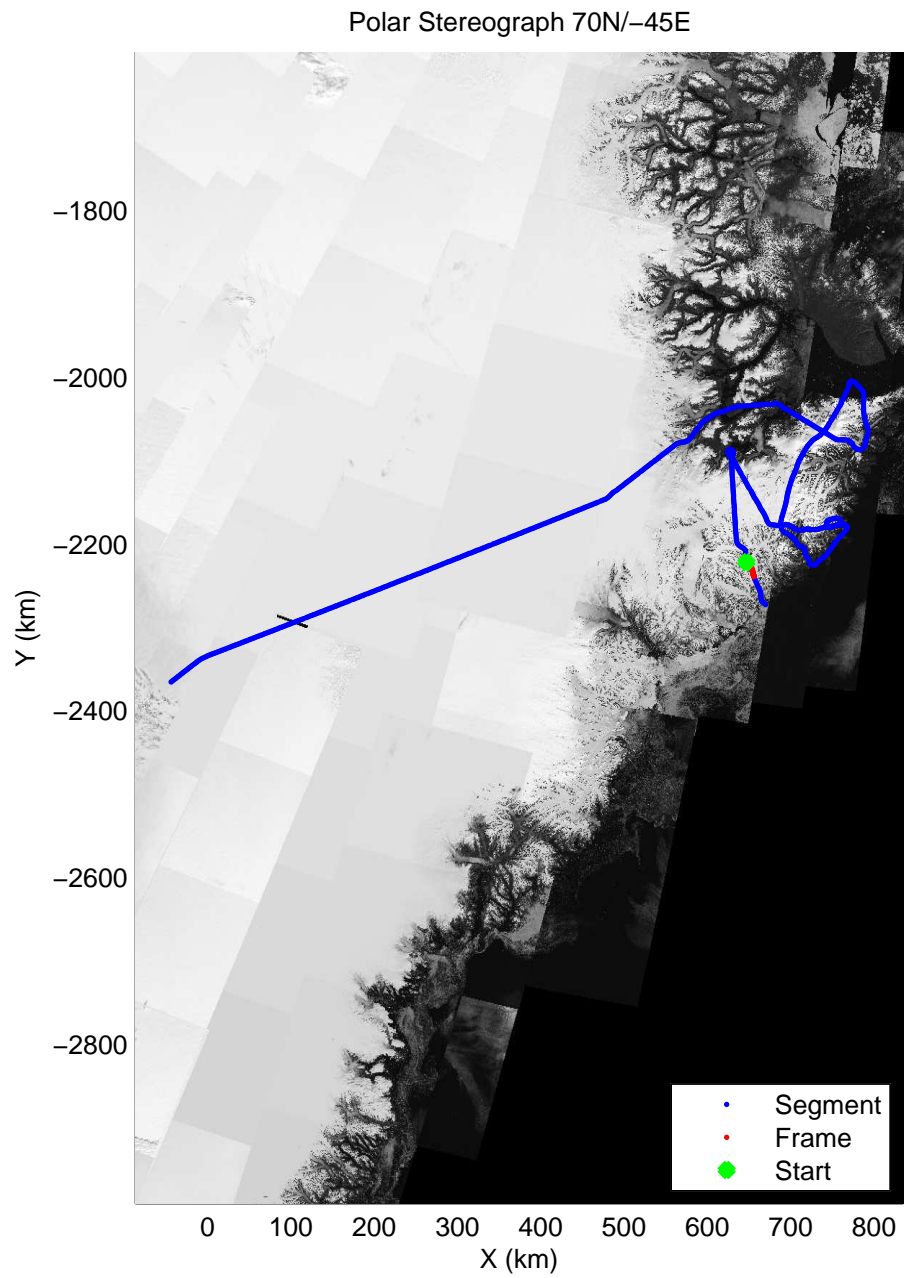

accum 2010_Greenland_P3: "Giekie 01" 20100507_03_085: 14:30:09.1 to 14:32:22.1 GPS

accum 2010_Greenland_P3: "Giekie 01" 20100507_03_086: 14:32:22.2 to 14:34:31.9 GPS

accum 2010_Greenland_P3: "Giekie 01" 20100507_03_087: 14:34:32.1 to 14:37:13.5 GPS