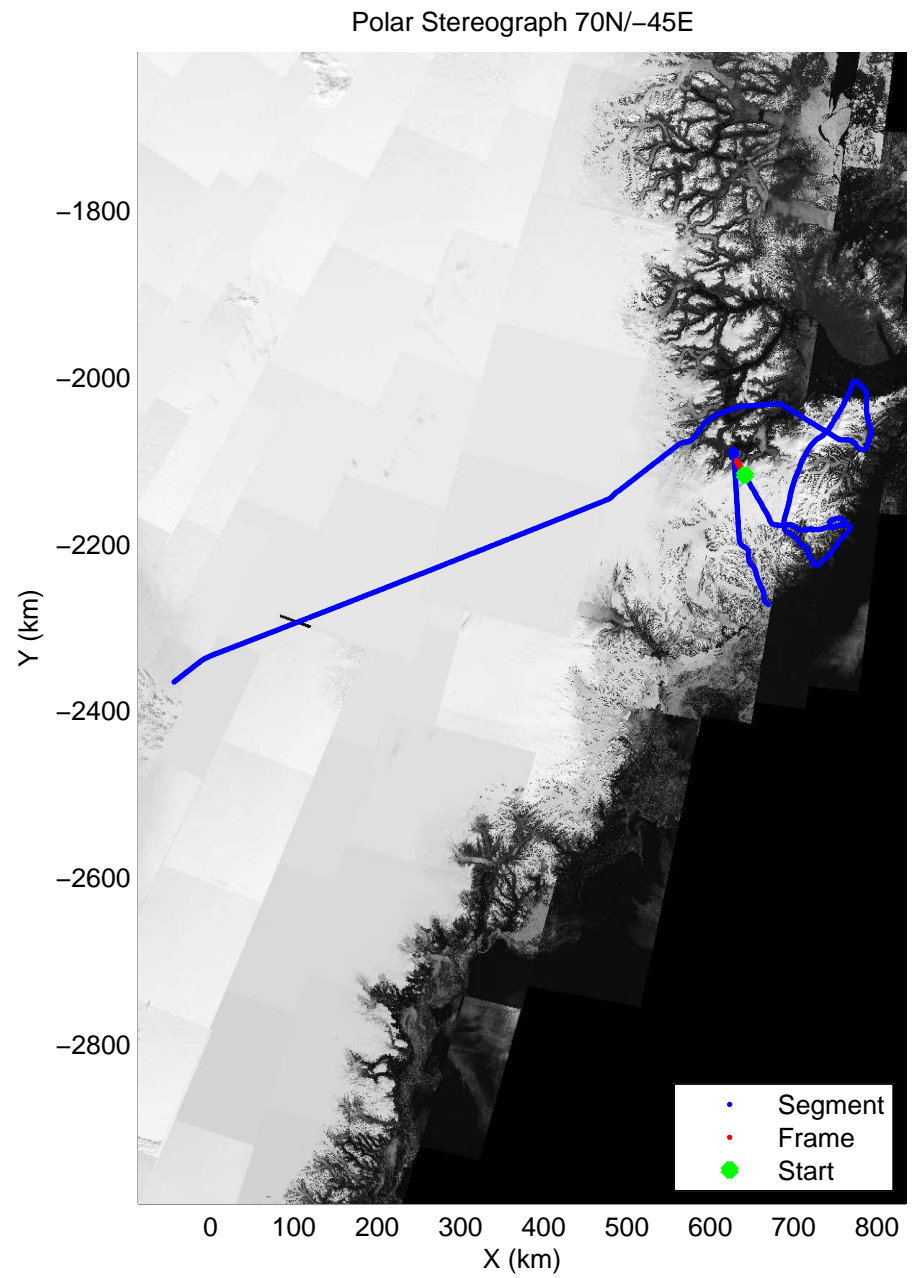

accum 2010_Greenland_P3: "Giekie 01" 20100507_03_076: 14:06:54.2 to 14:09:21.3 GPS

accum 2010_Greenland_P3: "Giekie 01" 20100507_03_077: 14:09:21.5 to 14:12:00.7 GPS

accum 2010_Greenland_P3: "Giekie 01" 20100507_03_078: 14:12:01.0 to 14:14:25.4 GPS