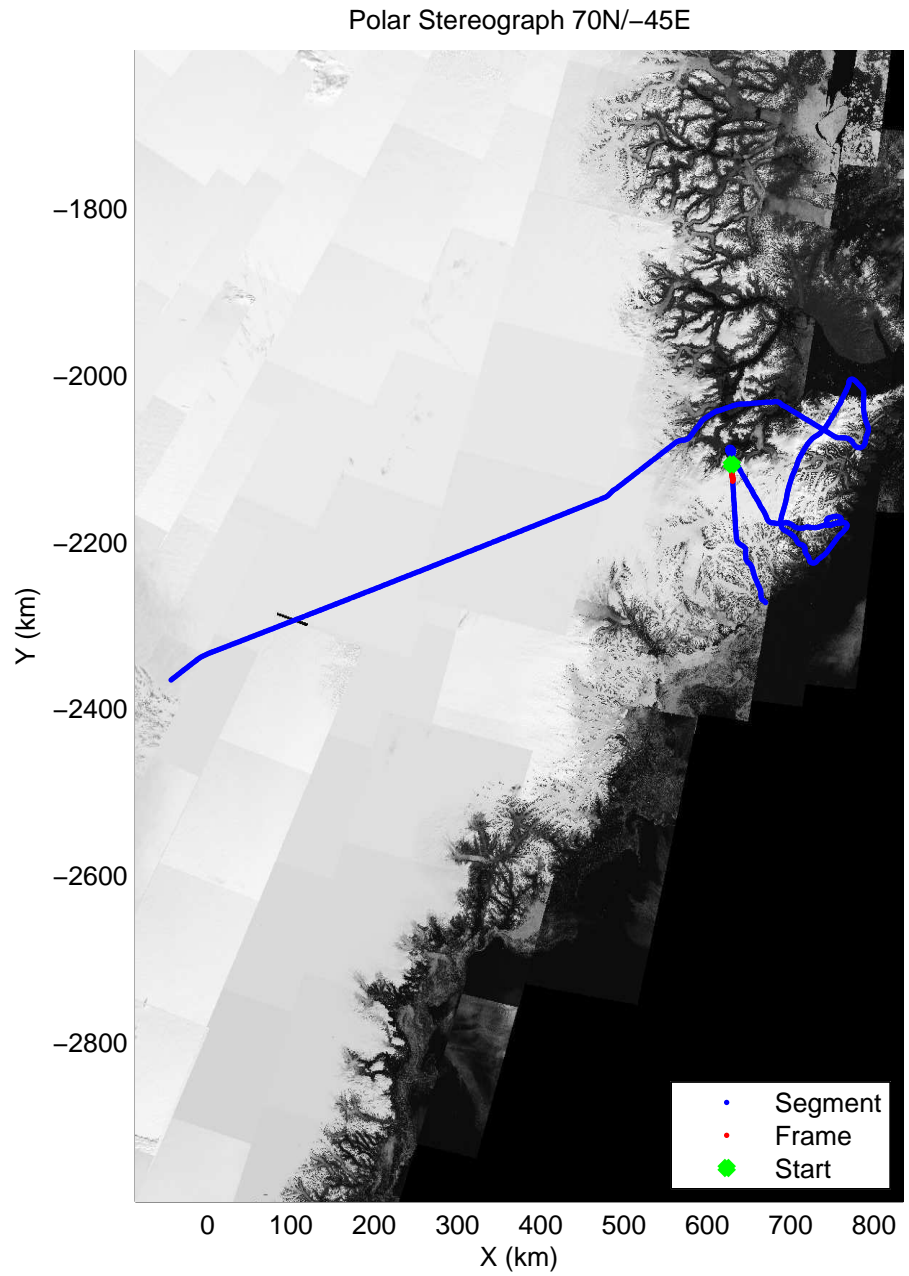

accum 2010_Greenland_P3: "Giekie 01" 20100507_03_079: 14:14:25.5 to 14:17:04.4 GPS

accum 2010_Greenland_P3: "Giekie 01" 20100507_03_080: 14:17:04.6 to 14:20:02.2 GPS

accum 2010_Greenland_P3: "Giekie 01" 20100507_03_081: 14:20:02.3 to 14:22:50.4 GPS