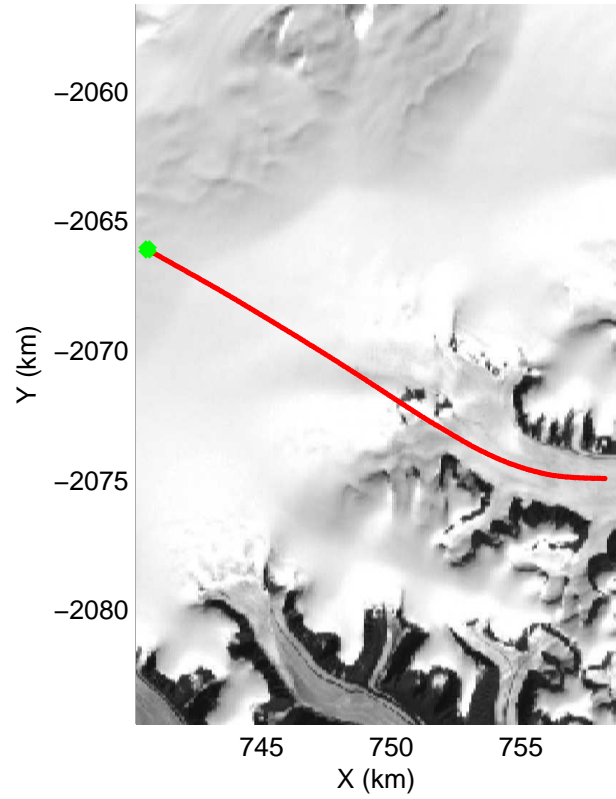

Polar Stereograph 70N/-45E

accum 2010_Greenland_P3: "Giekie 01" 20100507_03_043: 12:40:08.5 to 12:42:21.1 GPS

accum 2010_Greenland_P3: "Giekie 01" 20100507_03_044: 12:42:21.3 to 12:44:43.2 GPS

accum 2010_Greenland_P3: "Giekie 01" 20100507_03_045: 12:44:43.3 to 12:47:00.6 GPS