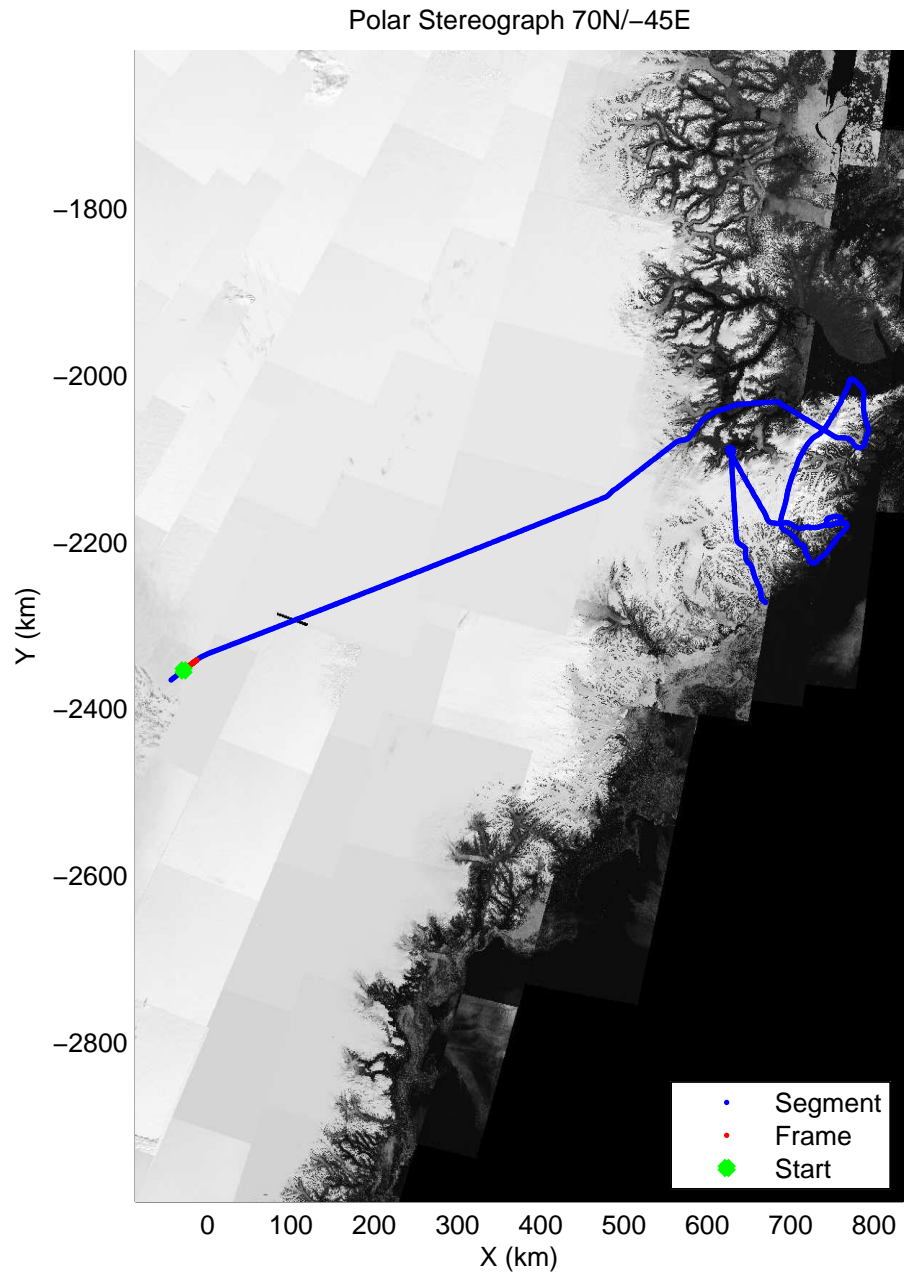

accum 2010_Greenland_P3: "Giekie 01" 20100507_03_001: 11:02:56.4 to 11:05:19.3 GPS

accum 2010_Greenland_P3: "Giekie 01" 20100507_03_002: 11:05:19.6 to 11:07:43.0 GPS

accum 2010_Greenland_P3: "Giekie 01" 20100507_03_003: 11:07:43.1 to 11:10:06.0 GPS