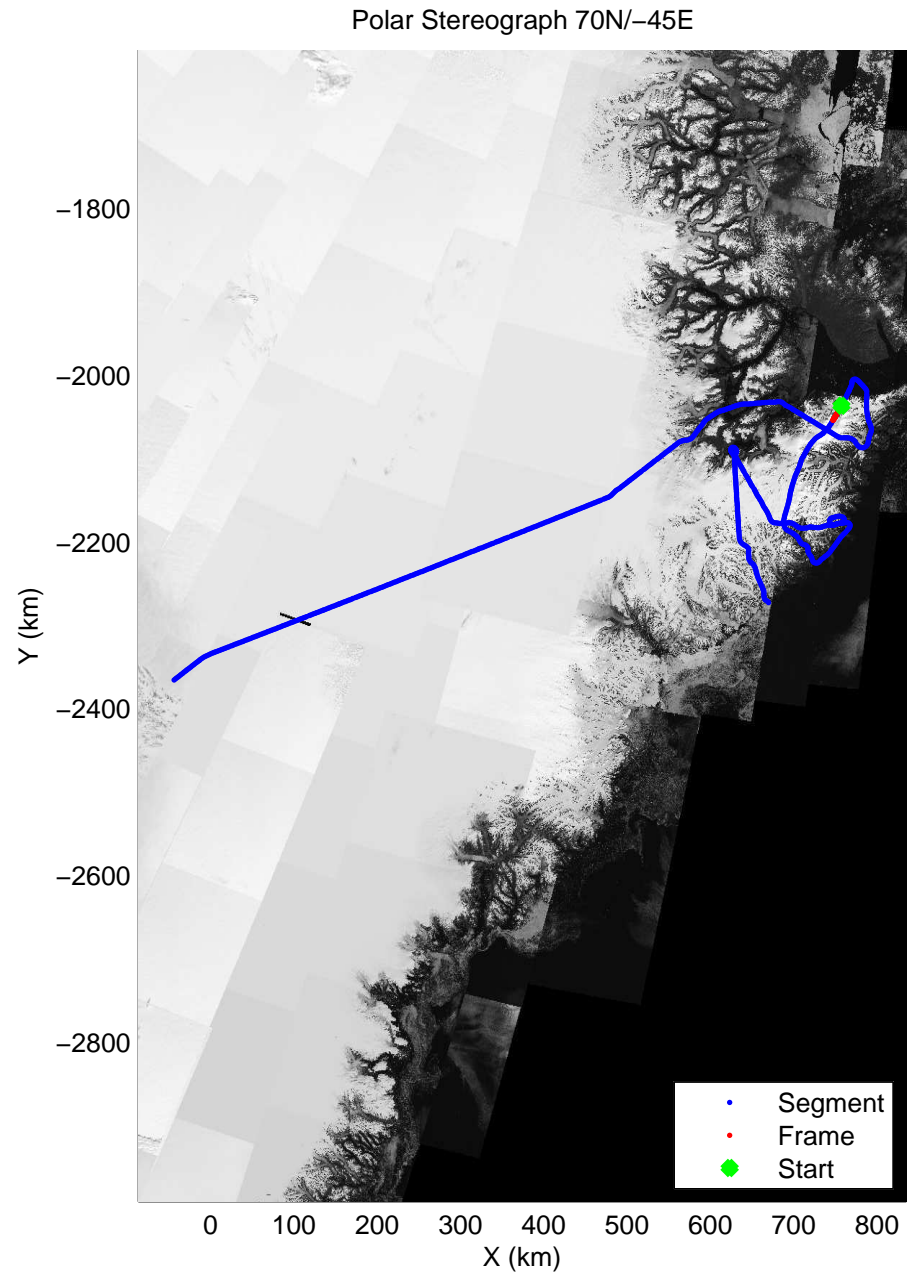

accum 2010_Greenland_P3: "Giekie 01" 20100507_03_052: 13:02:53.8 to 13:06:04.2 GPS

Polar Stereograph 70N/-45E

accum 2010_Greenland_P3: "Giekie 01" 20100507_03_053: 13:06:04.3 to 13:08:41.5 GPS

accum 2010_Greenland_P3: "Giekie 01" 20100507_03_054: 13:08:41.7 to 13:11:18.9 GPS