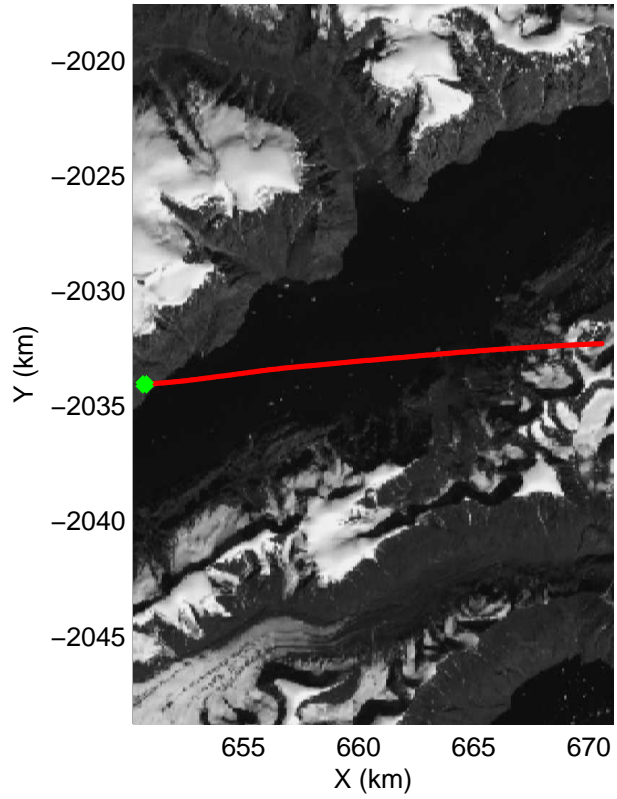

accum 2010_Greenland_P3: "Giekie 01" 20100507_03_037: 12:25:21.0 to 12:27:58.8 GPS

accum 2010_Greenland_P3: "Giekie 01" 20100507_03_038: 12:27:59.0 to 12:30:48.8 GPS

accum 2010_Greenland_P3: "Giekie 01" 20100507_03_039: 12:30:49.0 to 12:33:07.5 GPS