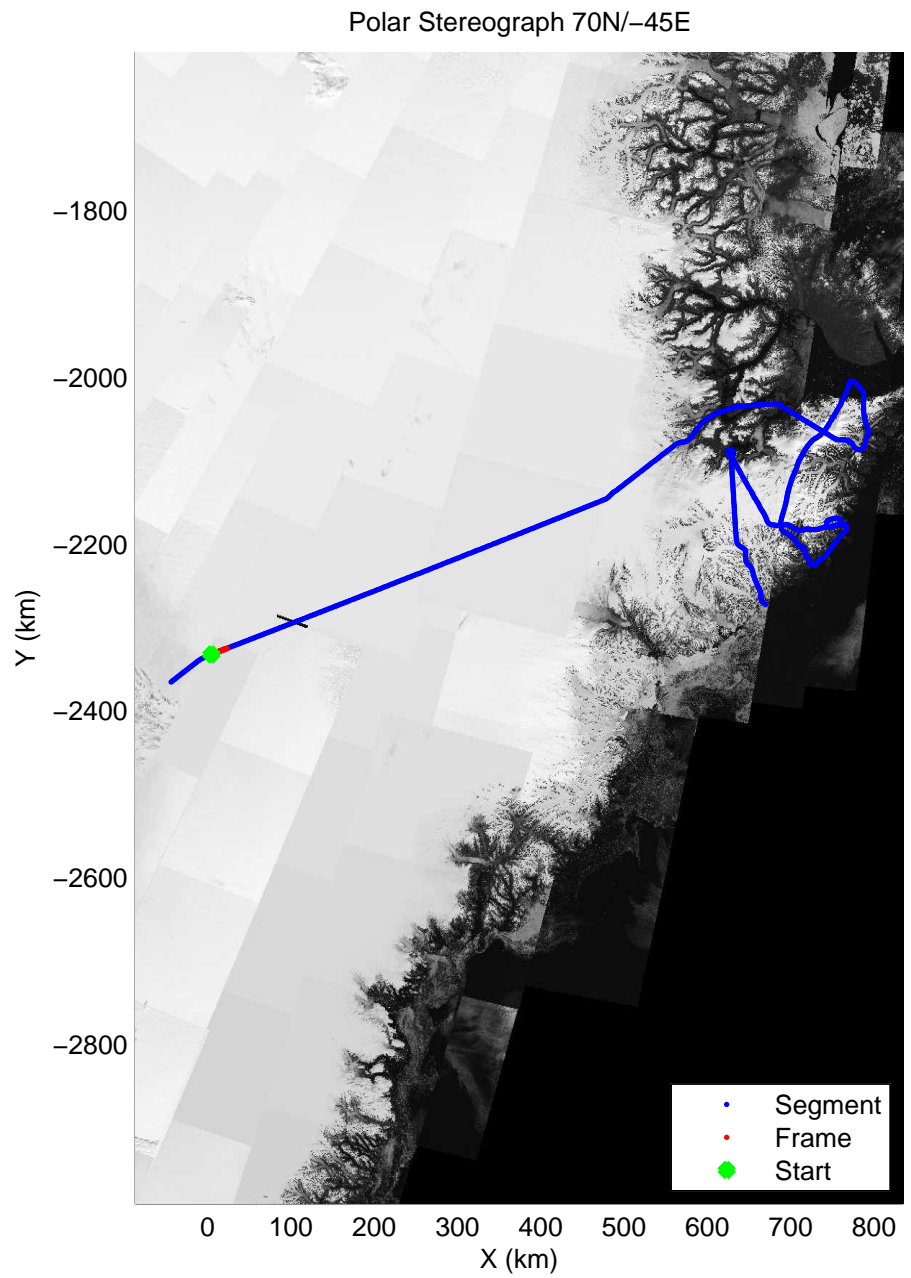

accum 2010_Greenland_P3: "Giekie 01" 20100507_03_001: 11:02:56.4 to 11:05:19.3 GPS

accum 2010_Greenland_P3: "Giekie 01" 20100507_03_002: 11:05:19.6 to 11:07:43.0 GPS

accum 2010_Greenland_P3: "Giekie 01" 20100507_03_003: 11:07:43.1 to 11:10:06.0 GPS