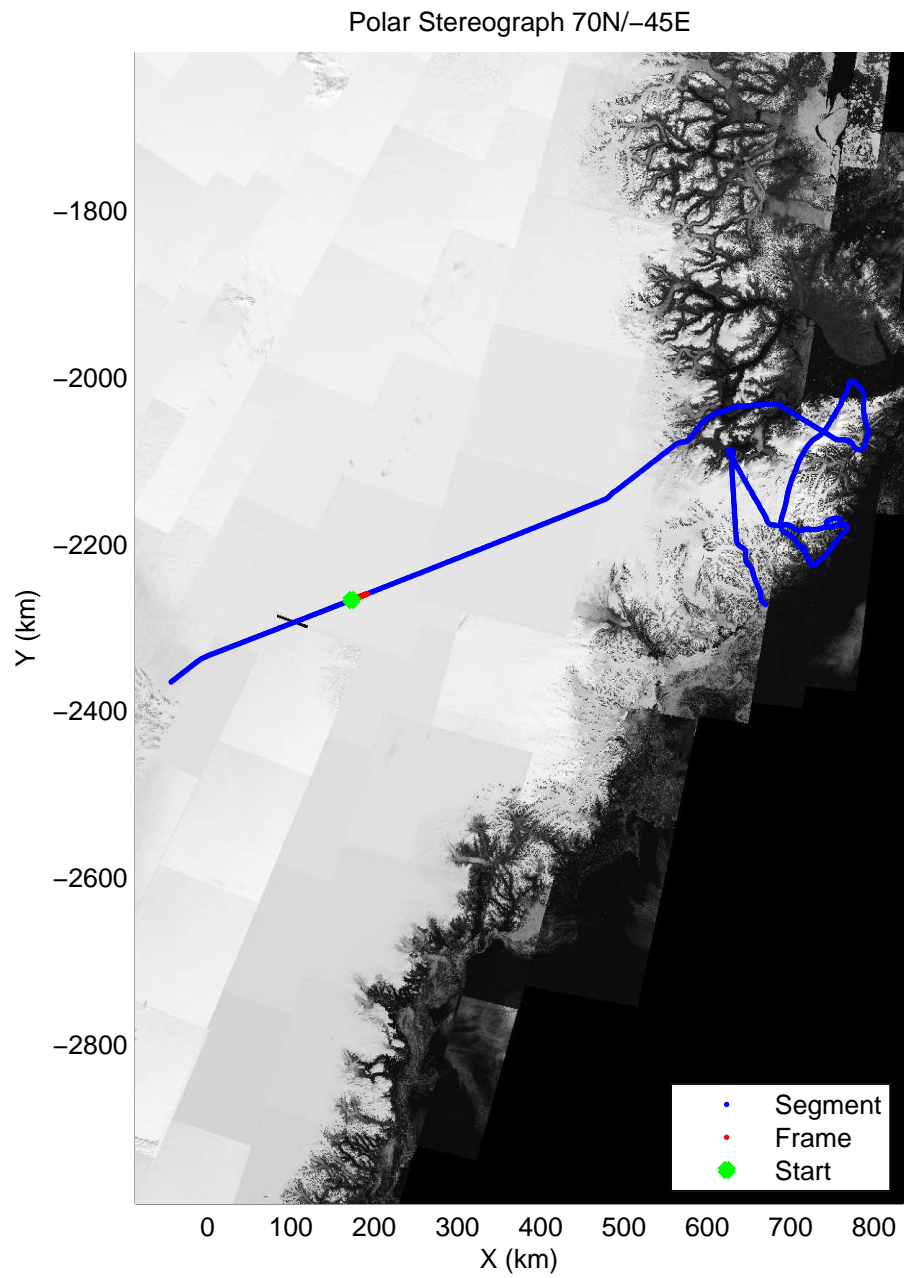

accum 2010_Greenland_P3: "Giekie 01" 20100507_03_010: 11:24:09.5 to 11:26:27.1 GPS

accum 2010_Greenland_P3: "Giekie 01" 20100507_03_011: 11:26:27.3 to 11:28:43.1 GPS

accum 2010_Greenland_P3: "Giekie 01" 20100507_03_012: 11:28:43.2 to 11:30:58.3 GPS