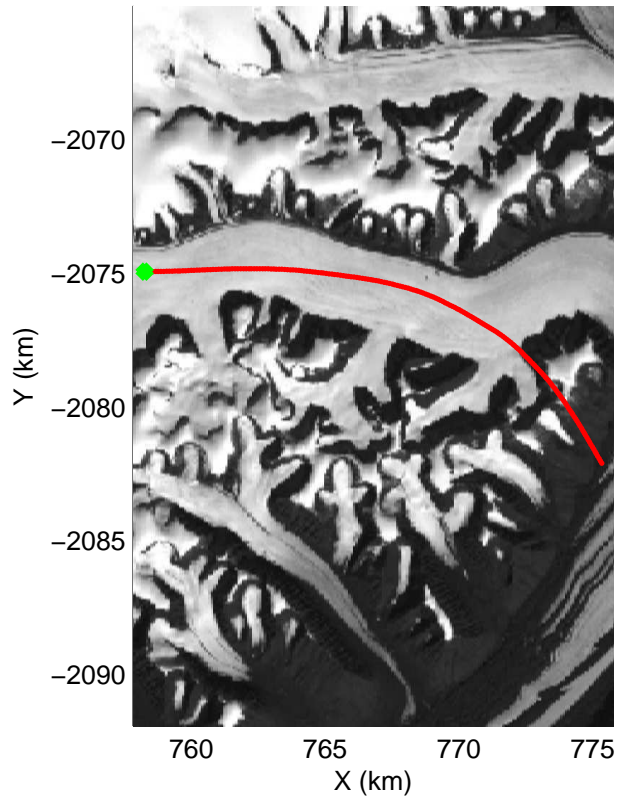

Polar Stereograph 70N/-45E

accum 2010_Greenland_P3: "Giekie 01" 20100507_03_043: 12:40:08.5 to 12:42:21.1 GPS

accum 2010_Greenland_P3: "Giekie 01" 20100507_03_044: 12:42:21.3 to 12:44:43.2 GPS

accum 2010_Greenland_P3: "Giekie 01" 20100507_03_045: 12:44:43.3 to 12:47:00.6 GPS