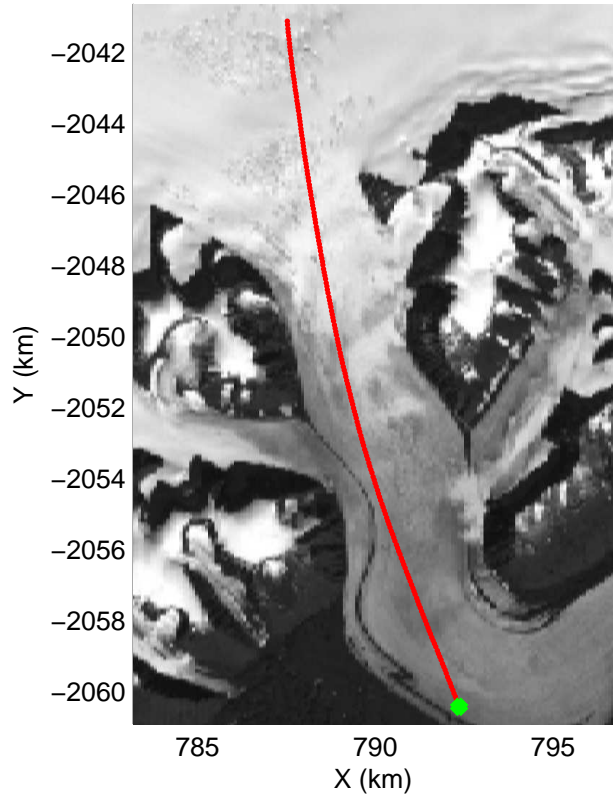

accum 2010_Greenland_P3: "Giekie 01" 20100507_03_046: 12:47:00.8 to 12:49:30.7 GPS

accum 2010_Greenland_P3: "Giekie 01" 20100507_03_047: 12:49:30.8 to 12:52:00.4 GPS

accum 2010_Greenland_P3: "Giekie 01" 20100507_03_048: 12:52:00.6 to 12:54:42.2 GPS