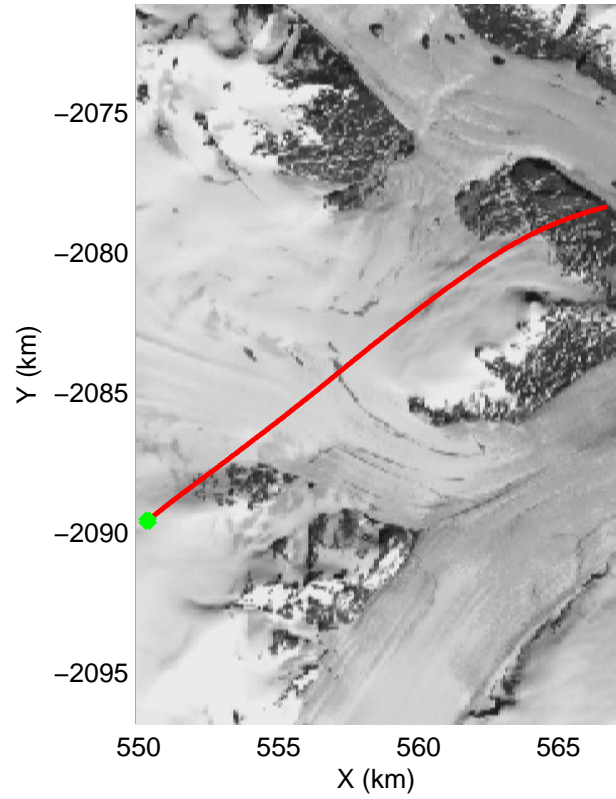

accum 2010_Greenland_P3: "Giekie 01" 20100507_03_031: 12:10:56.4 to 12:13:11.5 GPS

accum 2010_Greenland_P3: "Giekie 01" 20100507_03_032: 12:13:11.6 to 12:15:33.3 GPS

accum 2010_Greenland_P3: "Giekie 01" 20100507_03_033: 12:15:33.5 to 12:18:01.1 GPS